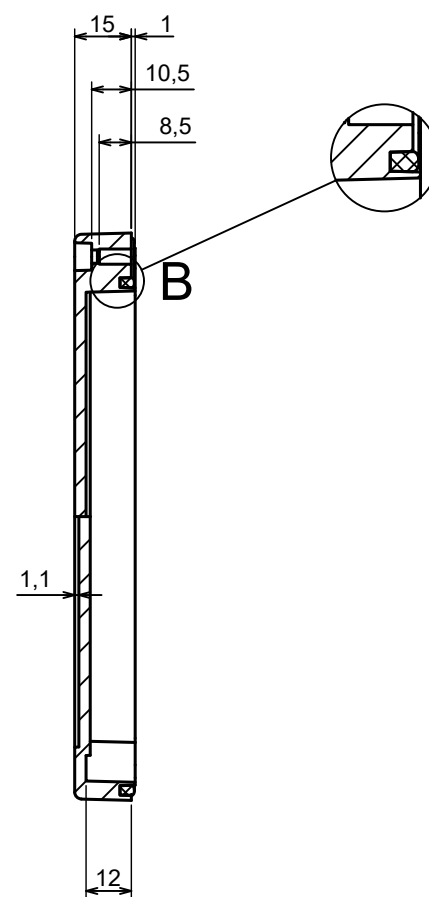

A |

All rights reserved, Copyright Kradex 2023

Product model	Enclosure ZP150.100.60Sb TM - Assembly
---------------	--

Format: A3	Material: ASA
------------	---------------

Scale 1:2	Tolerance: +/- 0.5
-----------	--------------------

B (1:1)

A-A

C (1:1)

A |

All rights reserved, Copyright Kradox 2023

Product model Enclosure ZP150.100.60Sb TM - Base ZP150.100.45b TM

Format: A3 Material: ASA

Scale 1:2 Tolerance: +/- 0.5

A |

A |

A-A B (1:1)

All rights reserved, Copyright Kradox 2023

Product model Enclosure ZP150.100.60Sb TM - Cover ZP150.100.15Sb

Format: A3 Material: ASA

Scale 1:2 Tolerance: +/- 0.5