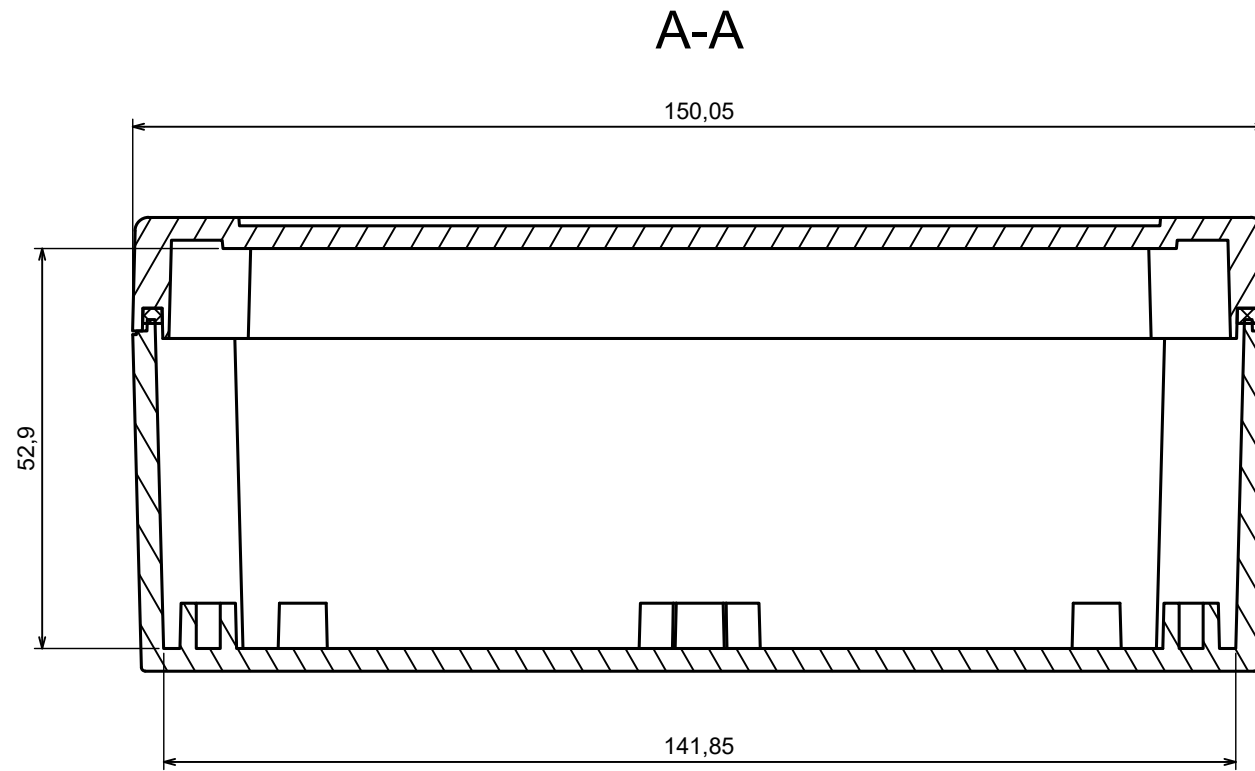

A |

All rights reserved, Copyright Kradex 2023

Product model	Enclosure ZP150.100.60Sb TM - Assembly
---------------	--

Format: A3	Material: ASA
------------	---------------

Scale 1:2	Tolerance: +/- 0.5
-----------	--------------------

B (1:1)

A-A

C (1:1)

A |

All rights reserved, Copyright Kradox 2023

Product model Enclosure ZP150.100.60Sb TM - Base ZP150.100.45b TM

Format: A3 Material: ASA

Scale 1:2 Tolerance: +/- 0.5

A |

A |

A-A B (1:1)

All rights reserved, Copyright Kradox 2023

Product model Enclosure ZP150.100.60Sb TM - Cover ZP150.100.15Sb

Format: A3 Material: ASA

Scale 1:2 Tolerance: +/- 0.5