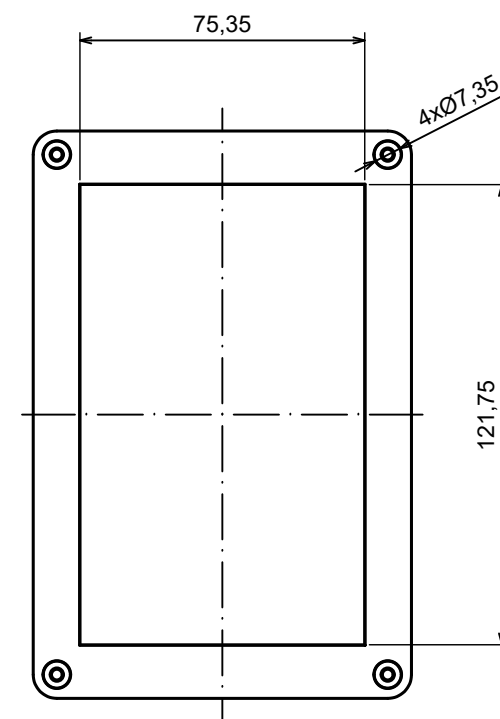

A |

All rights reserved, Copyright Kradex 2023

Product model	Enclosure ZP150.100.60Sb TM - Assembly
---------------	--

Format: A3	Material: ASA
------------	---------------

Scale 1:2	Tolerance: +/- 0.5
-----------	--------------------

B (1:1)

A-A

C (1:1)

A |

All rights reserved, Copyright Kradox 2023

Product model Enclosure ZP150.100.60Sb TM - Base ZP150.100.45b TM

Format: A3 Material: ASA

Scale 1:2 Tolerance: +/- 0.5

A |

A |

A-A B (1:1)

All rights reserved, Copyright Kradox 2023

Product model Enclosure ZP150.100.60Sb TM - Cover ZP150.100.15Sb

Format: A3 Material: ASA

Scale 1:2 Tolerance: +/- 0.5