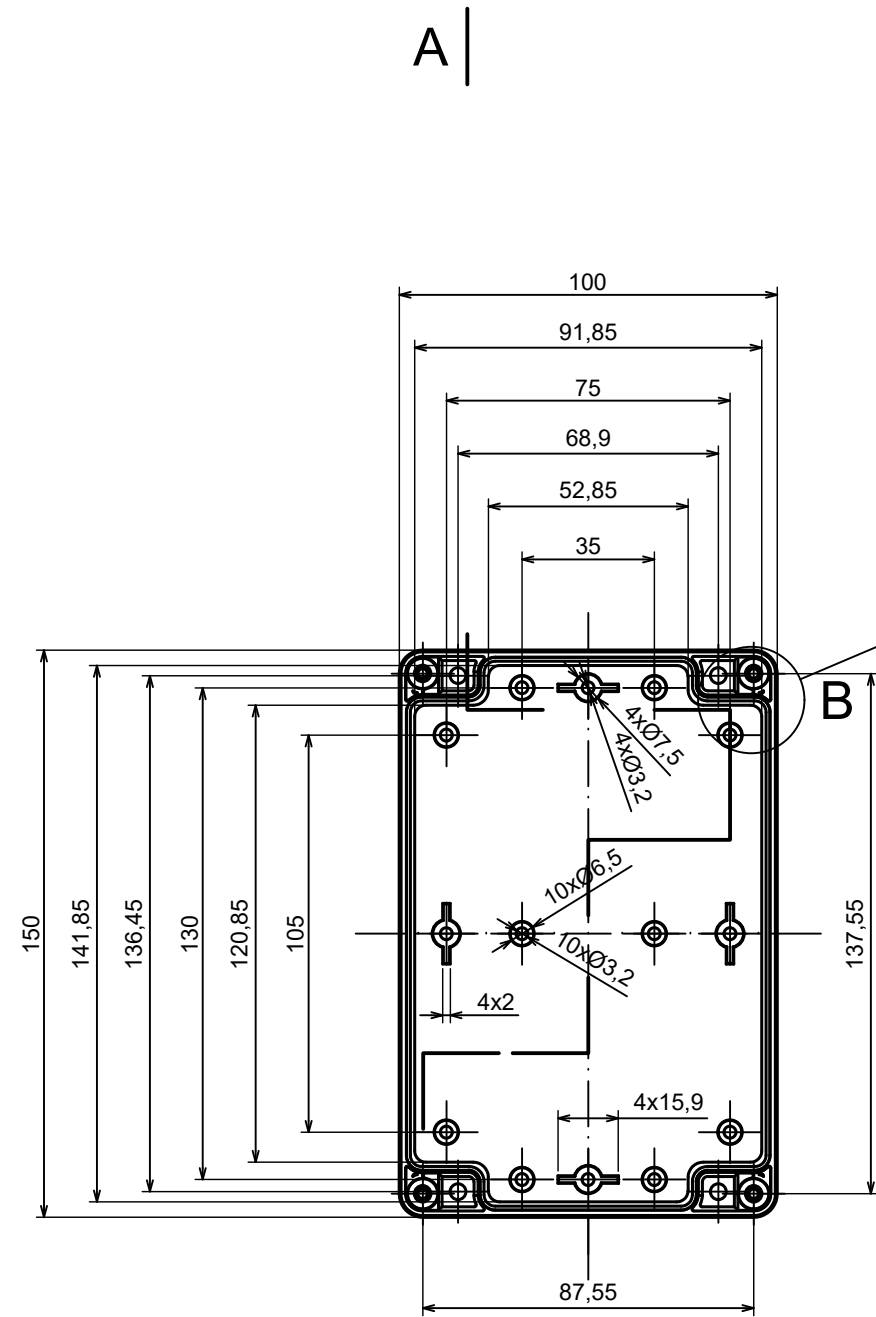

A |

All rights reserved, Copyright Kradex 2023

Product model	Enclosure ZP150.100.60Sb TM - Assembly
---------------	--

Format: A3	Material: ASA
------------	---------------

Scale 1:2	Tolerance: +/- 0.5
-----------	--------------------

B (1:1)

A-A

C (1:1)

A |

All rights reserved, Copyright Kradox 2023

Product model Enclosure ZP150.100.60Sb TM - Base ZP150.100.45b TM

Format: A3 Material: ASA

Scale 1:2 Tolerance: +/- 0.5

A |

A |

A-A B (1:1)

All rights reserved, Copyright Kradox 2023

Product model Enclosure ZP150.100.60Sb TM - Cover ZP150.100.15Sb

Format: A3 Material: ASA

Scale 1:2 Tolerance: +/- 0.5