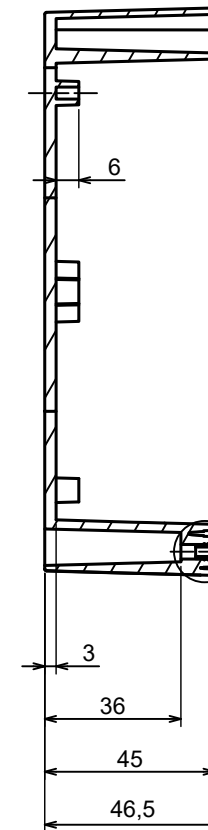

A |

All rights reserved, Copyright Kradex 2023

Product model	Enclosure ZP150.100.60Sb TM - Assembly
---------------	--

Format: A3	Material: ASA
------------	---------------

Scale 1:2	Tolerance: +/- 0.5
-----------	--------------------

B (1:1)

A-A

C (1:1)

A |

All rights reserved, Copyright Kradox 2023

Product model Enclosure ZP150.100.60Sb TM - Base ZP150.100.45b TM

Format: A3 Material: ASA

Scale 1:2 Tolerance: +/- 0.5

A |

A |

A-A B (1:1)

All rights reserved, Copyright Kradox 2023

Product model Enclosure ZP150.100.60Sb TM - Cover ZP150.100.15Sb

Format: A3 Material: ASA

Scale 1:2 Tolerance: +/- 0.5