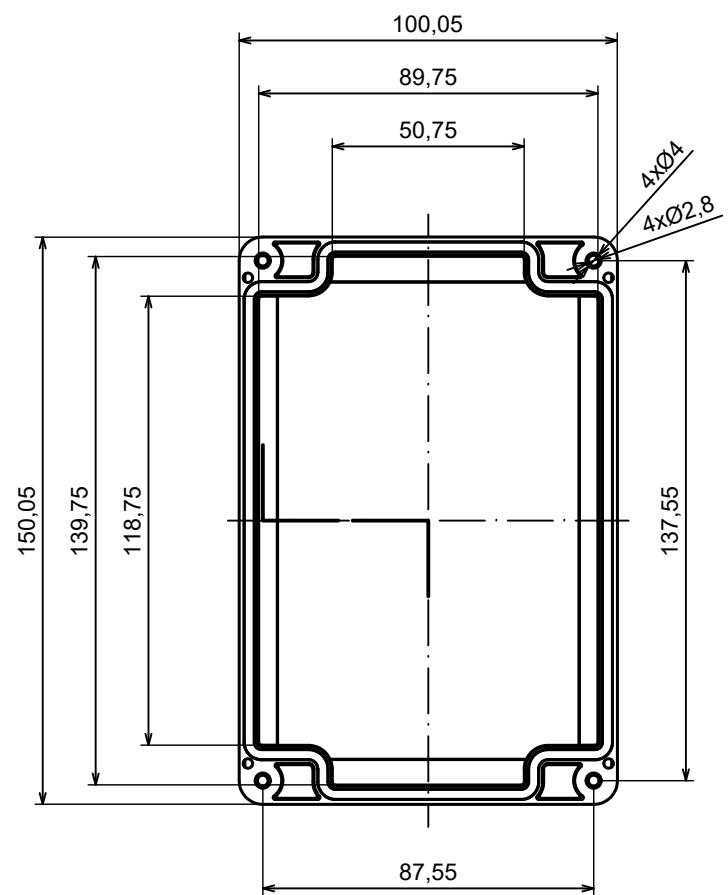

A |

All rights reserved, Copyright Kradex 2023

Product model	Enclosure ZP150.100.60Sb TM - Assembly
---------------	--

Format: A3	Material: ASA
------------	---------------

Scale 1:2	Tolerance: +/- 0.5
-----------	--------------------

B (1:1)

A-A

C (1:1)

A |

All rights reserved, Copyright Kradox 2023

Product model Enclosure ZP150.100.60Sb TM - Base ZP150.100.45b TM

Format: A3 Material: ASA

Scale 1:2 Tolerance: +/- 0.5

A |

A |

A-A B (1:1)

All rights reserved, Copyright Kradox 2023

Product model Enclosure ZP150.100.60Sb TM - Cover ZP150.100.15Sb

Format: A3 Material: ASA

Scale 1:2 Tolerance: +/- 0.5