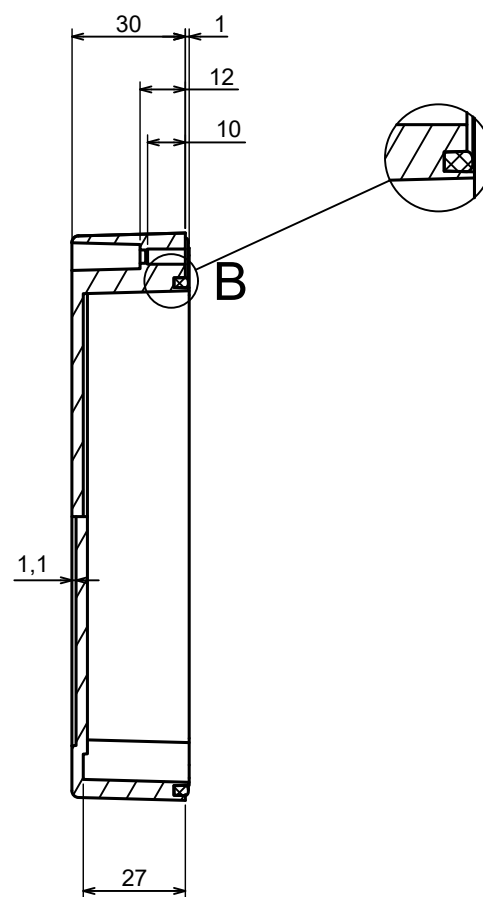

A |

All rights reserved, Copyright Kradex 2023

Product model Enclosure ZP150.100.60Sub TM - Assembly

Format: A3 Material: ASA

Scale 1:2 Tolerance: +/- 0.5

B (1:1)

A-A

C (1:1)

All rights reserved, Copyright Kradox 2023

Product model: Enclosure ZP150.100.60Sub TM - Base ZP150.100.30Ub TM

Format: A3 Material: ASA

Scale 1:2 Tolerance: +/- 0.5

A |

A |

A-A

B (1:1)

All rights reserved, Copyright Kradox 2023

Product model Enclosure ZP150.100.60Sub TM - Cover ZP150.100.30S

Format: A3 Material: ASA

Scale 1:2 Tolerance: +/- 0.5

X-ON Electronics

Largest Supplier of Electrical and Electronic Components