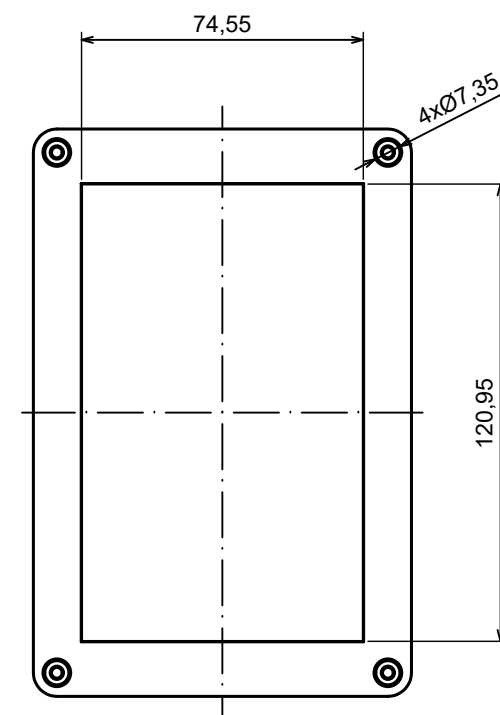

A |

All rights reserved, Copyright Kradex 2023

Product model Enclosure ZP150.100.60Sub TM - Assembly

Format: A3 Material: ASA

Scale 1:2 Tolerance: +/- 0.5

B (1:1)

A-A

C (1:1)

All rights reserved, Copyright Kradox 2023

Product model: Enclosure ZP150.100.60Sub TM - Base ZP150.100.30Ub TM

Format: A3 Material: ASA

Scale 1:2 Tolerance: +/- 0.5

A |

A |

A-A

B (1:1)

All rights reserved, Copyright Kradox 2023

Product model Enclosure ZP150.100.60Sub TM - Cover ZP150.100.30S

Format: A3 Material: ASA

Scale 1:2 Tolerance: +/- 0.5

X-ON Electronics

Largest Supplier of Electrical and Electronic Components