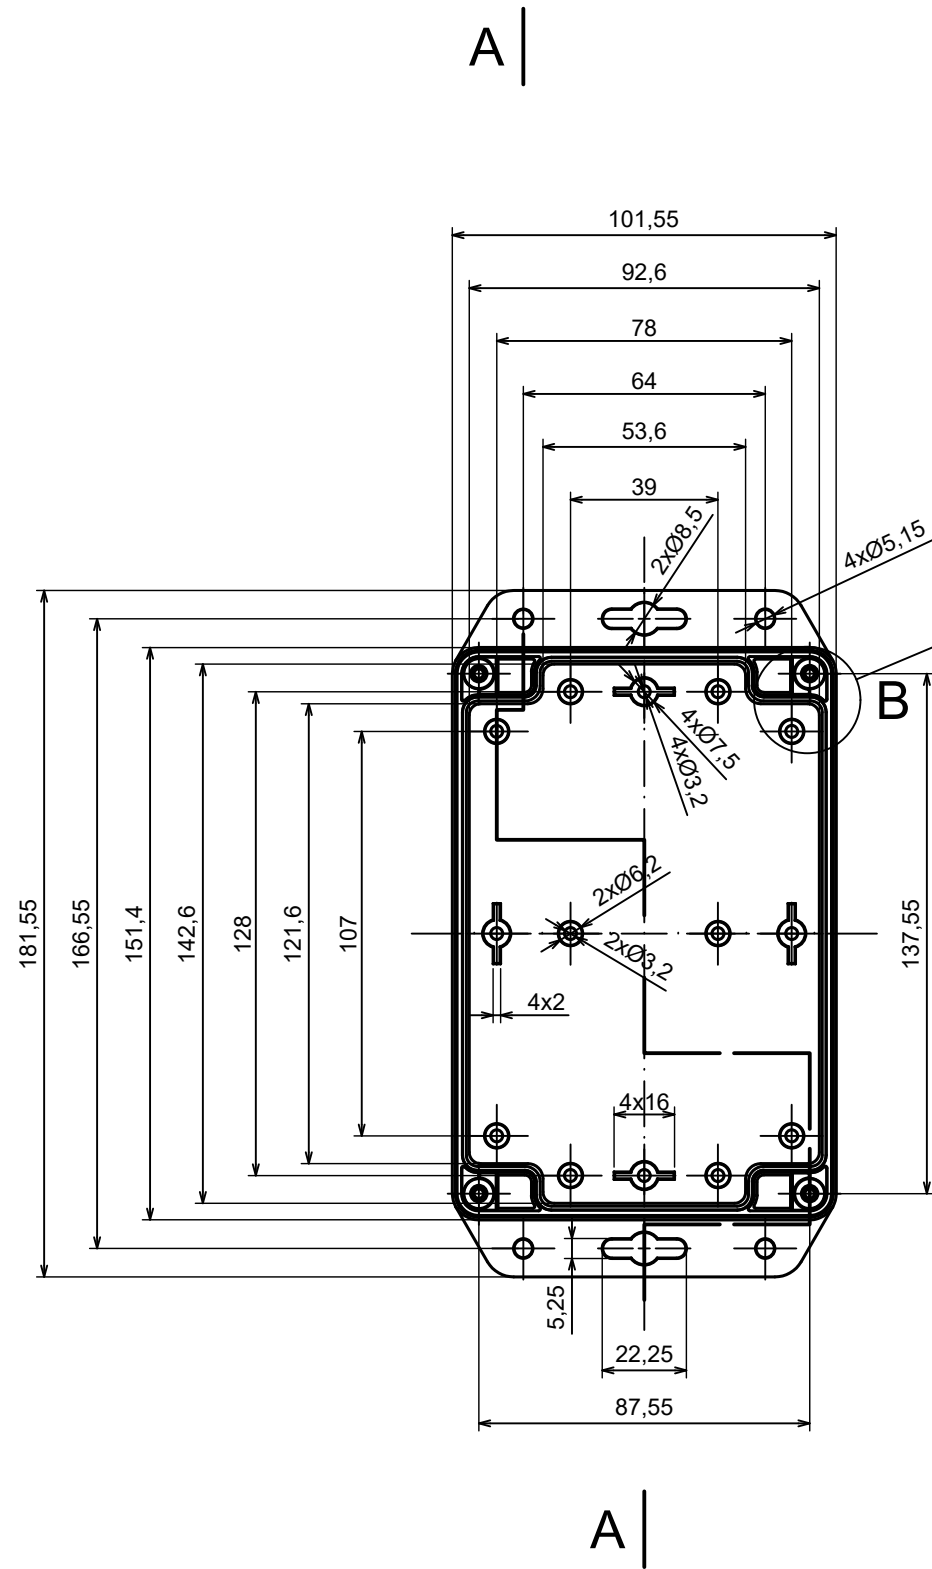

A |

All rights reserved, Copyright Kradex 2023

Product model Enclosure ZP150.100.60Sub TM - Assembly

Format: A3 Material: ASA

Scale 1:2 Tolerance: +/- 0.5

B (1:1)

A-A

C (1:1)

All rights reserved, Copyright Kradox 2023

Product model: Enclosure ZP150.100.60Sub TM - Base ZP150.100.30Ub TM

Format: A3 Material: ASA

Scale 1:2 Tolerance: +/- 0.5

A |

A |

A-A

B (1:1)

All rights reserved, Copyright Kradox 2023

Product model Enclosure ZP150.100.60Sub TM - Cover ZP150.100.30S

Format: A3 Material: ASA

Scale 1:2 Tolerance: +/- 0.5

X-ON Electronics

Largest Supplier of Electrical and Electronic Components