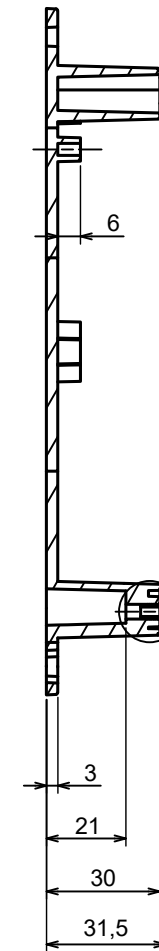

A |

All rights reserved, Copyright Kradex 2023

Product model Enclosure ZP150.100.60Sub TM - Assembly

Format: A3 Material: ASA

Scale 1:2 Tolerance: +/- 0.5

B (1:1)

A-A

C (1:1)

All rights reserved, Copyright Kradox 2023

Product model: Enclosure ZP150.100.60Sub TM - Base ZP150.100.30Ub TM

Format: A3 Material: ASA

Scale 1:2 Tolerance: +/- 0.5

A |

A |

A-A

B (1:1)

All rights reserved, Copyright Kradox 2023

Product model Enclosure ZP150.100.60Sub TM - Cover ZP150.100.30S

Format: A3 Material: ASA

Scale 1:2 Tolerance: +/- 0.5

X-ON Electronics

Largest Supplier of Electrical and Electronic Components