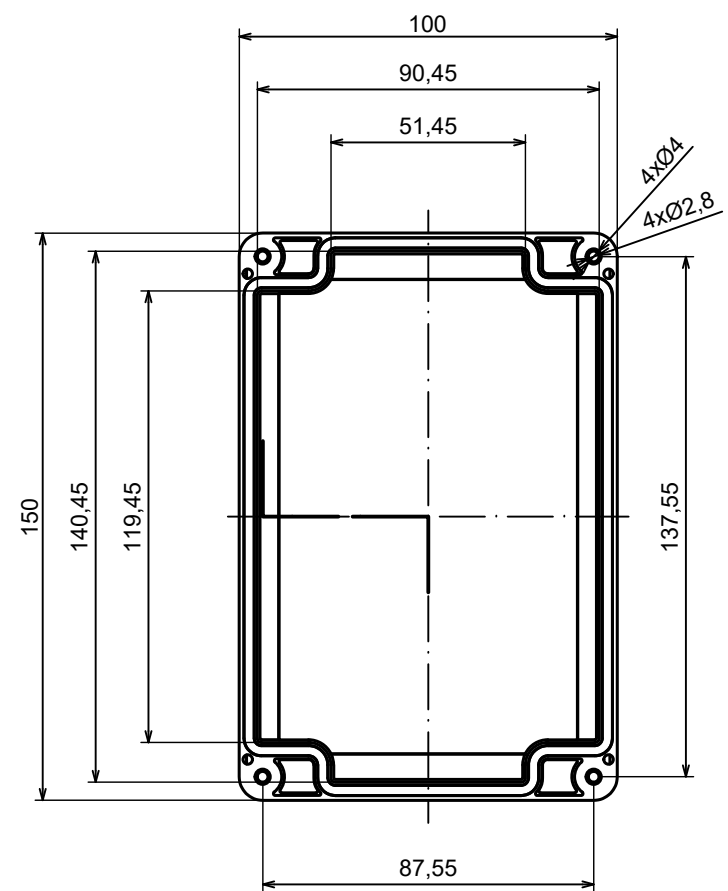

A |

All rights reserved, Copyright Kradex 2023

Product model Enclosure ZP150.100.60Sub TM - Assembly

Format: A3 Material: ASA

Scale 1:2 Tolerance: +/- 0.5

B (1:1)

A-A

C (1:1)

All rights reserved, Copyright Kradox 2023

Product model: Enclosure ZP150.100.60Sub TM - Base ZP150.100.30Ub TM

Format: A3 Material: ASA

Scale 1:2 Tolerance: +/- 0.5

A |

A |

A-A

B (1:1)

All rights reserved, Copyright Kradox 2023

Product model Enclosure ZP150.100.60Sub TM - Cover ZP150.100.30S

Format: A3 Material: ASA

Scale 1:2 Tolerance: +/- 0.5

X-ON Electronics

Largest Supplier of Electrical and Electronic Components