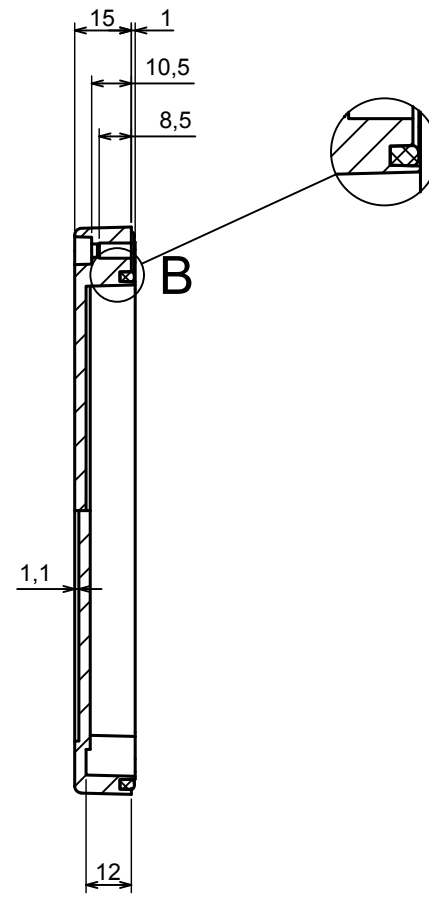

A |

All rights reserved, Copyright Kradox 2020

Product model Enclosure ZP150.100.60S TM - Assembly

Format: A3 Material: PC, ABS

Scale 1:2 Tolerance: +/- 0.5

B (1:1)

A-A

C (1:1)

A |

All rights reserved, Copyright Kradox 2020

Product model: Enclosure ZP150.100.60S TM - Base ZP150.100.45 TM

Format: A3 Material: PC, ABS

Scale 1:2 Tolerance: +/- 0.5

A |

A |

A-A B (1:1)

All rights reserved, Copyright Kradox 2020

Product model Enclosure ZP150.100.60S TM - Cover ZP150.100.15S

Format: A3 Material: PC, ABS

Scale 1:2 Tolerance: +/- 0.5

X-ON Electronics

Largest Supplier of Electrical and Electronic Components