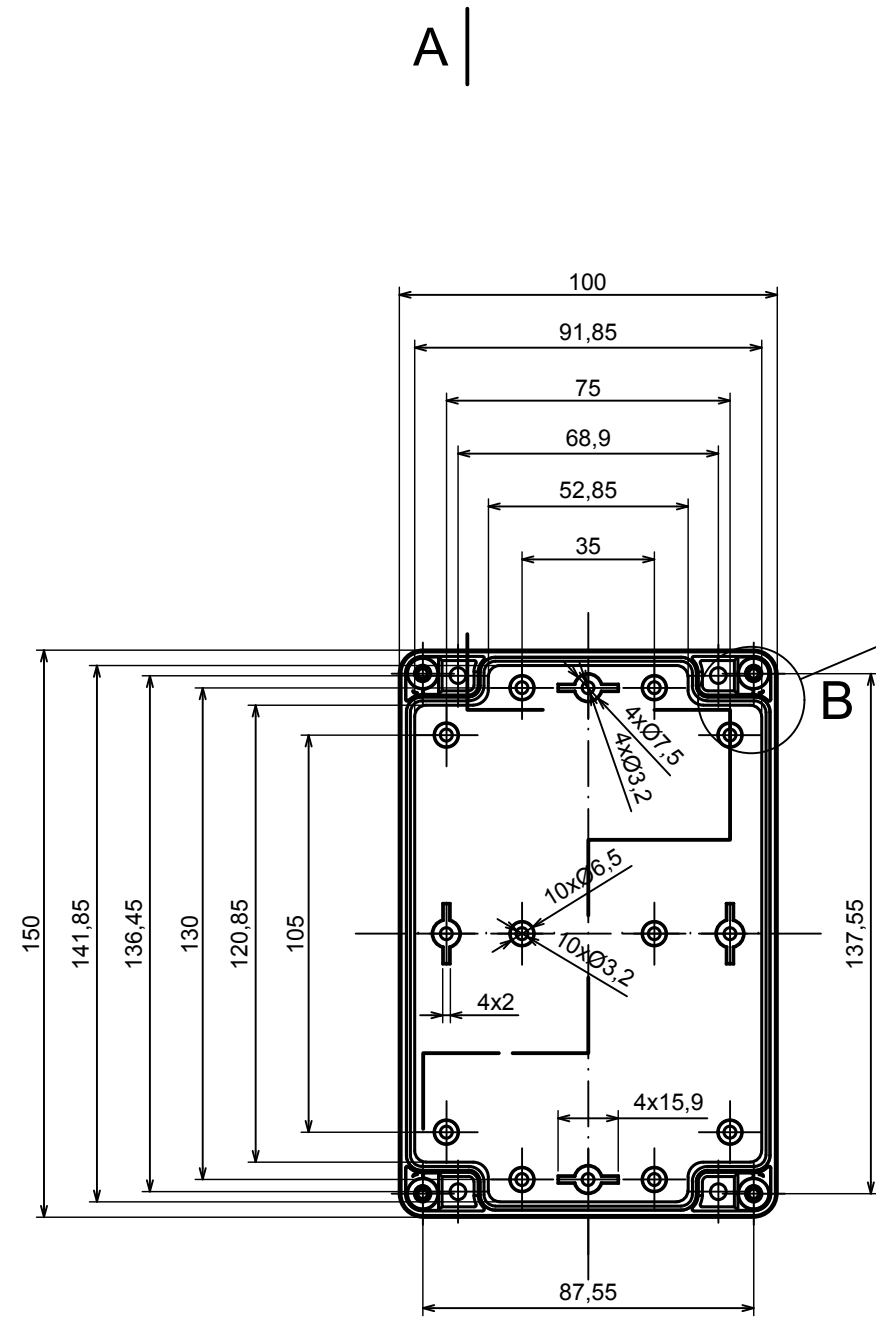

A |

All rights reserved, Copyright Kradox 2020

Product model Enclosure ZP150.100.60S TM - Assembly

Format: A3 Material: PC, ABS

Scale 1:2 Tolerance: +/- 0.5

B (1:1)

A-A

C (1:1)

A |

All rights reserved, Copyright Kradox 2020

Product model: Enclosure ZP150.100.60S TM - Base ZP150.100.45 TM

Format: A3 Material: PC, ABS

Scale 1:2 Tolerance: +/- 0.5

A |

A |

A-A B (1:1)

All rights reserved, Copyright Kradox 2020

Product model Enclosure ZP150.100.60S TM - Cover ZP150.100.15S

Format: A3 Material: PC, ABS

Scale 1:2 Tolerance: +/- 0.5

X-ON Electronics

Largest Supplier of Electrical and Electronic Components