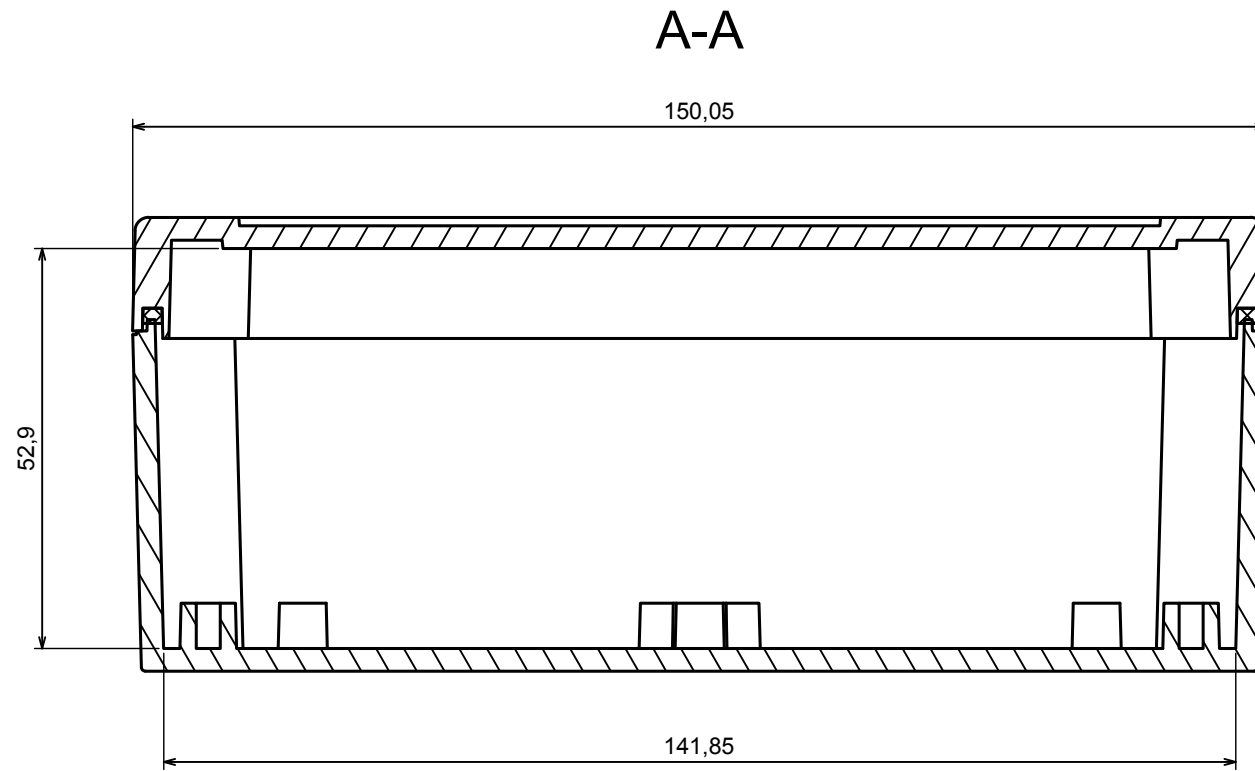

A |

All rights reserved, Copyright Kradox 2020

Product model Enclosure ZP150.100.60S TM - Assembly

Format: A3 Material: PC, ABS

Scale 1:2 Tolerance: +/- 0.5

B (1:1)

A-A

C (1:1)

A |

All rights reserved, Copyright Kradox 2020

Product model: Enclosure ZP150.100.60S TM - Base ZP150.100.45 TM

Format: A3 Material: PC, ABS

Scale 1:2 Tolerance: +/- 0.5

A |

A |

A-A B (1:1)

All rights reserved, Copyright Kradox 2020

Product model Enclosure ZP150.100.60S TM - Cover ZP150.100.15S

Format: A3 Material: PC, ABS

Scale 1:2 Tolerance: +/- 0.5

X-ON Electronics

Largest Supplier of Electrical and Electronic Components