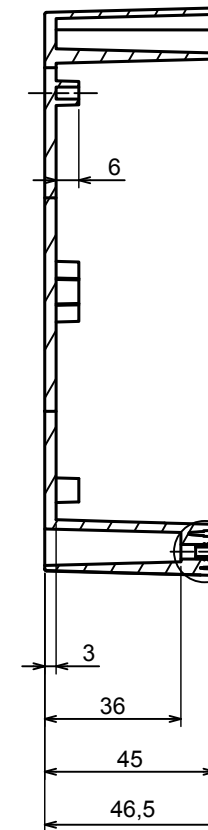

A |

All rights reserved, Copyright Kradox 2020

Product model Enclosure ZP150.100.60S TM - Assembly

Format: A3 Material: PC, ABS

Scale 1:2 Tolerance: +/- 0.5

B (1:1)

A-A

C (1:1)

A |

All rights reserved, Copyright Kradox 2020

Product model: Enclosure ZP150.100.60S TM - Base ZP150.100.45 TM

Format: A3 Material: PC, ABS

Scale 1:2 Tolerance: +/- 0.5

A |

A |

A-A B (1:1)

All rights reserved, Copyright Kradox 2020

Product model Enclosure ZP150.100.60S TM - Cover ZP150.100.15S

Format: A3 Material: PC, ABS

Scale 1:2 Tolerance: +/- 0.5

X-ON Electronics

Largest Supplier of Electrical and Electronic Components