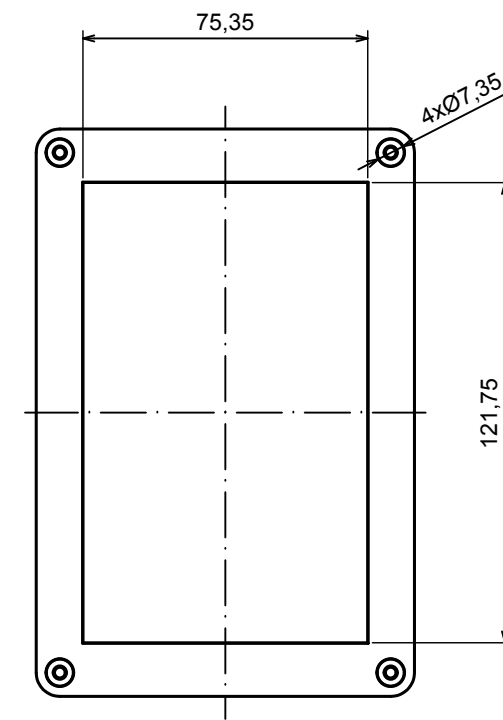

A |

All rights reserved, Copyright Kradox 2020

Product model Enclosure ZP150.100.60S TM - Assembly

Format: A3 Material: PC, ABS

Scale 1:2 Tolerance: +/- 0.5

B (1:1)

A-A

C (1:1)

A |

All rights reserved, Copyright Kradox 2020

Product model: Enclosure ZP150.100.60S TM - Base ZP150.100.45 TM

Format: A3 Material: PC, ABS

Scale 1:2 Tolerance: +/- 0.5

A |

A |

A-A B (1:1)

All rights reserved, Copyright Kradox 2020

Product model Enclosure ZP150.100.60S TM - Cover ZP150.100.15S

Format: A3 Material: PC, ABS

Scale 1:2 Tolerance: +/- 0.5

X-ON Electronics

Largest Supplier of Electrical and Electronic Components