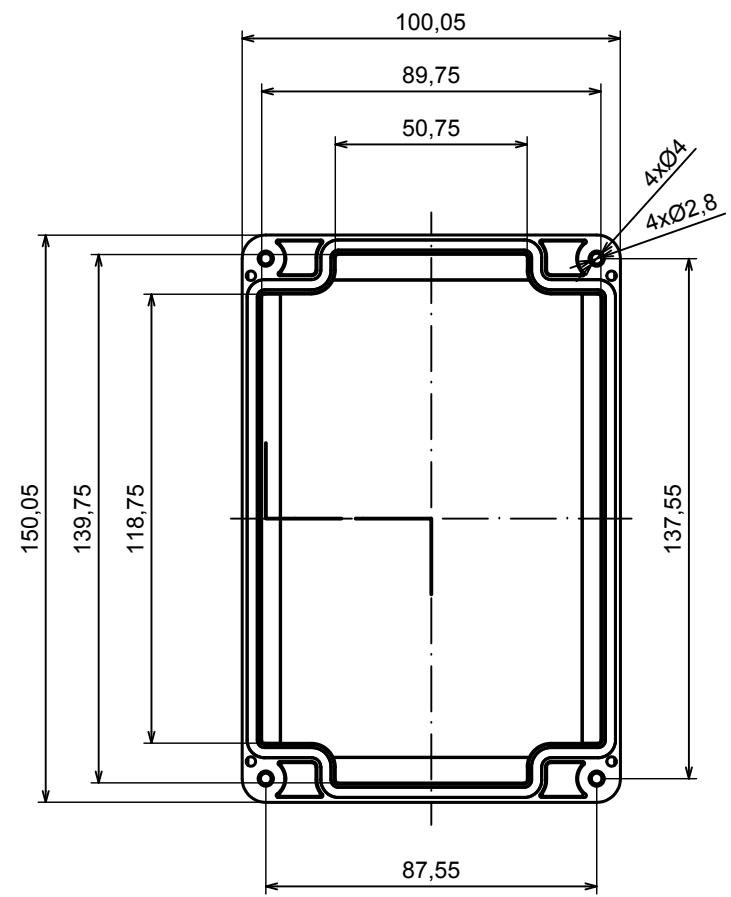

A |

All rights reserved, Copyright Kradox 2020

Product model Enclosure ZP150.100.60S TM - Assembly

Format: A3 Material: PC, ABS

Scale 1:2 Tolerance: +/- 0.5

B (1:1)

A-A

C (1:1)

A |

All rights reserved, Copyright Kradox 2020

Product model: Enclosure ZP150.100.60S TM - Base ZP150.100.45 TM

Format: A3 Material: PC, ABS

Scale 1:2 Tolerance: +/- 0.5

A |

A |

A-A B (1:1)

All rights reserved, Copyright Kradox 2020

Product model Enclosure ZP150.100.60S TM - Cover ZP150.100.15S

Format: A3 Material: PC, ABS

Scale 1:2 Tolerance: +/- 0.5

X-ON Electronics

Largest Supplier of Electrical and Electronic Components