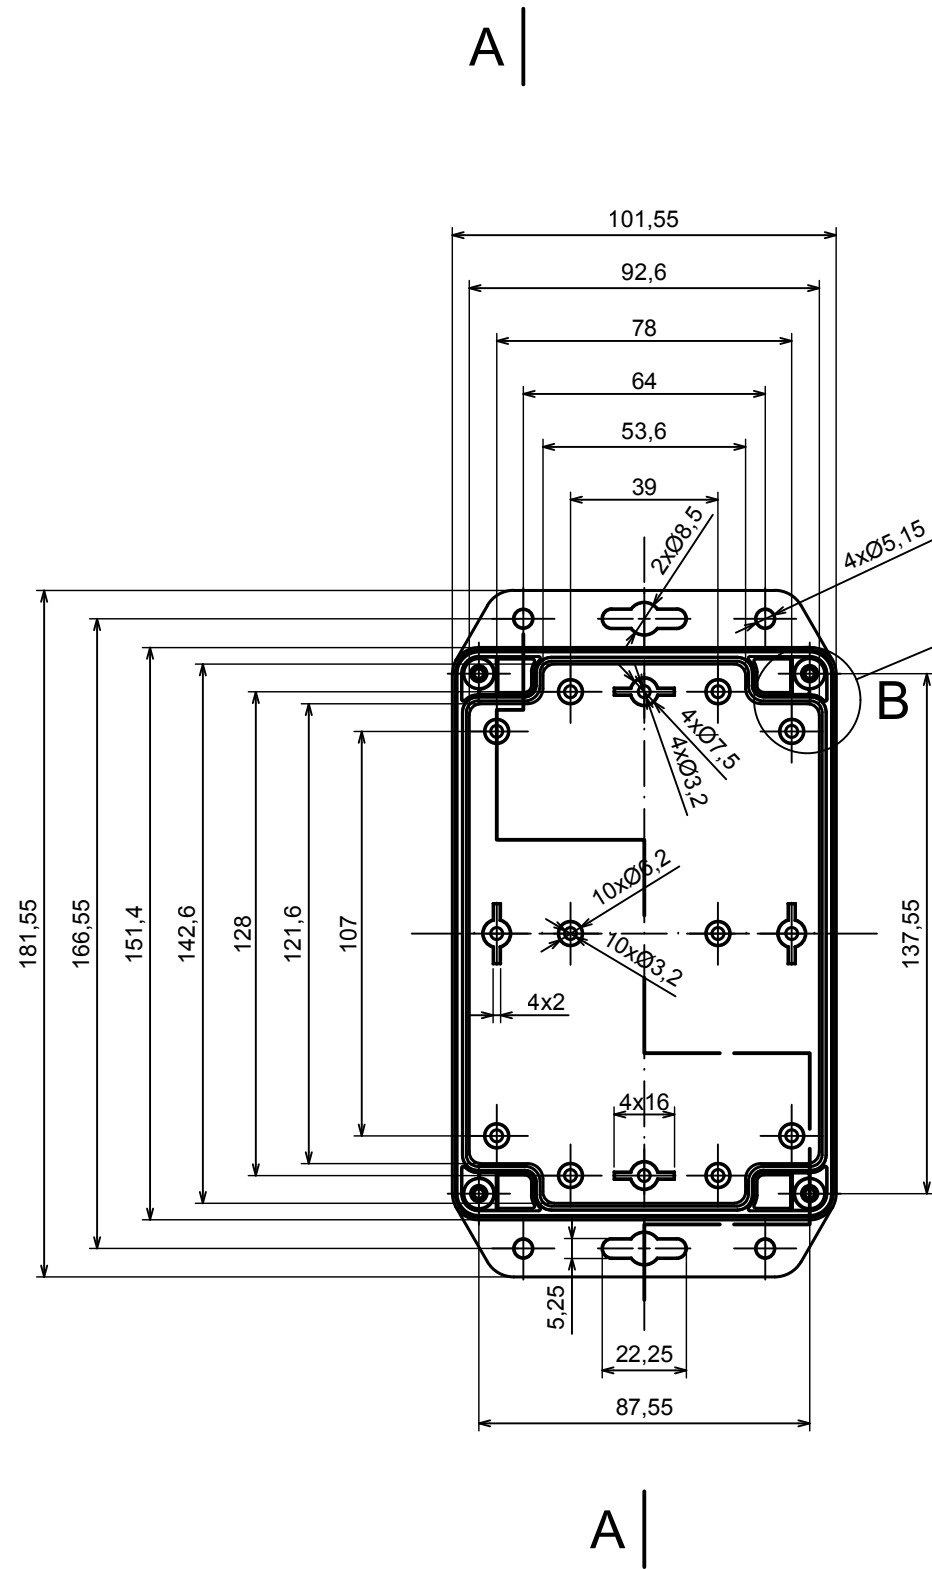

A |

All rights reserved, Copyright Kradox 2019

Product model Enclosure ZP150.100.60U TM - Assembly

Format: A3 Material: PC, ABS

Scale 1:2 Tolerance: +/- 0.5

B (1:1)

A-A

C (1:1)

All rights reserved, Copyright Kradox 2019

Product model: Enclosure ZP150.100.60U TM - Base ZP150.100.30U TM

Format: A3 Material: PC, ABS

Scale 1:2 Tolerance: +/- 0.5

A |

A |

A-A

All rights reserved, Copyright Kradox 2019

Product model

Enclosure ZP150.100.60U TM - Cover ZP150.100.30

Format: A3

Material: PC, ABS

Scale 1:2

Tolerance: +/- 0.5

X-ON Electronics

Largest Supplier of Electrical and Electronic Components