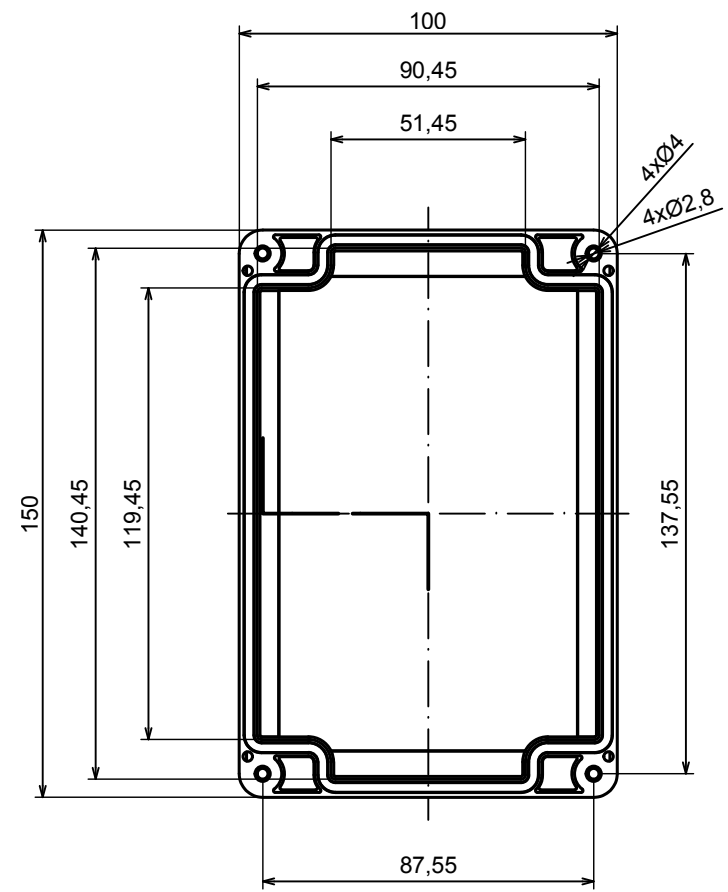

A |

All rights reserved, Copyright Kradox 2019

Product model Enclosure ZP150.100.60U TM - Assembly

Format: A3 Material: PC, ABS

Scale 1:2 Tolerance: +/- 0.5

B (1:1)

A-A

C (1:1)

All rights reserved, Copyright Kradox 2019

Product model: Enclosure ZP150.100.60U TM - Base ZP150.100.30U TM

Format: A3 Material: PC, ABS

Scale 1:2 Tolerance: +/- 0.5

A |

A |

A-A

All rights reserved, Copyright Kradox 2019

Product model

Enclosure ZP150.100.60U TM - Cover ZP150.100.30

Format: A3

Material: PC, ABS

Scale 1:2

Tolerance: +/- 0.5

X-ON Electronics

Largest Supplier of Electrical and Electronic Components