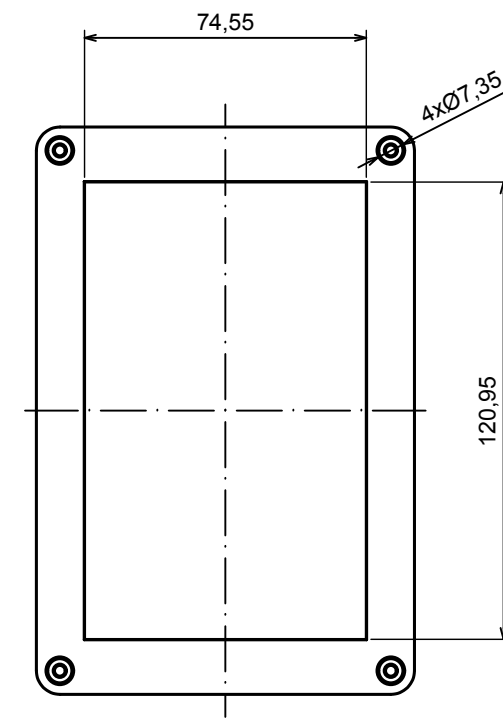

A |

All rights reserved, Copyright Kradox 2019

Product model Enclosure ZP150.100.60U TM - Assembly

Format: A3 Material: PC, ABS

Scale 1:2 Tolerance: +/- 0.5

B (1:1)

A-A

C (1:1)

All rights reserved, Copyright Kradox 2019

Product model: Enclosure ZP150.100.60U TM - Base ZP150.100.30U TM

Format: A3 Material: PC, ABS

Scale 1:2 Tolerance: +/- 0.5

A |

A |

A-A

All rights reserved, Copyright Kradox 2019

Product model

Enclosure ZP150.100.60U TM - Cover ZP150.100.30

Format: A3

Material: PC, ABS

Scale 1:2

Tolerance: +/- 0.5

X-ON Electronics

Largest Supplier of Electrical and Electronic Components