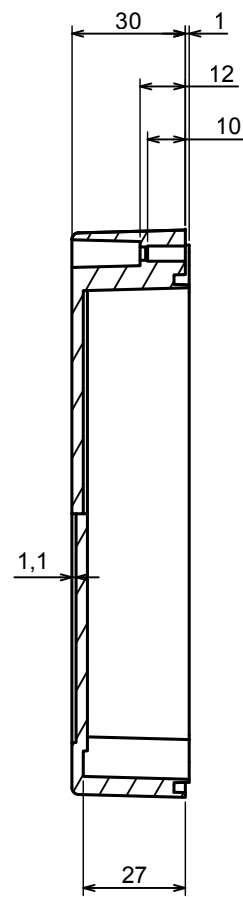

A |

All rights reserved, Copyright Kradox 2019

Product model Enclosure ZP150.100.60U TM - Assembly

Format: A3 Material: PC, ABS

Scale 1:2 Tolerance: +/- 0.5

B (1:1)

A-A

C (1:1)

All rights reserved, Copyright Kradox 2019

Product model: Enclosure ZP150.100.60U TM - Base ZP150.100.30U TM

Format: A3 Material: PC, ABS

Scale 1:2 Tolerance: +/- 0.5

A |

A |

A-A

All rights reserved, Copyright Kradox 2019

Product model

Enclosure ZP150.100.60U TM - Cover ZP150.100.30

Format: A3

Material: PC, ABS

Scale 1:2

Tolerance: +/- 0.5

X-ON Electronics

Largest Supplier of Electrical and Electronic Components