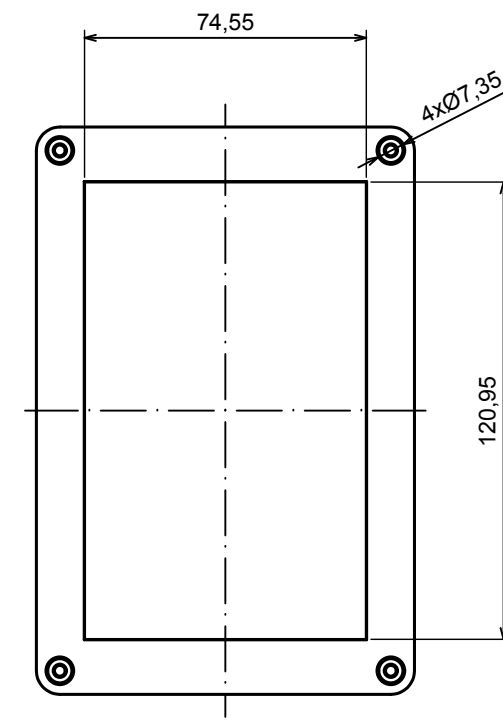

All rights reserved, Copyright Kradox 2019

Product model Enclosure ZP150.100.60U TM - Assembly

Format: A3 Material: PC, ABS

Scale 1:2 Tolerance: +/- 0.5

B (1:1)

A-A

C (1:1)

C

All rights reserved, Copyright Kradox 2019

Product model: Enclosure ZP150.100.60U TM - Base ZP150.100.30U TM

Format: A3 Material: PC, ABS

Scale 1:2 Tolerance: +/- 0.5

A |

A |

A-A

All rights reserved, Copyright Kradox 2019

Product model Enclosure ZP150.100.60U TM - Cover ZP150.100.30

Format: A3 Material: PC, ABS

Scale 1:2 Tolerance: +/- 0.5

X-ON Electronics

Largest Supplier of Electrical and Electronic Components

Click to view similar products for [Enclosures, Boxes & Cases](#) category: