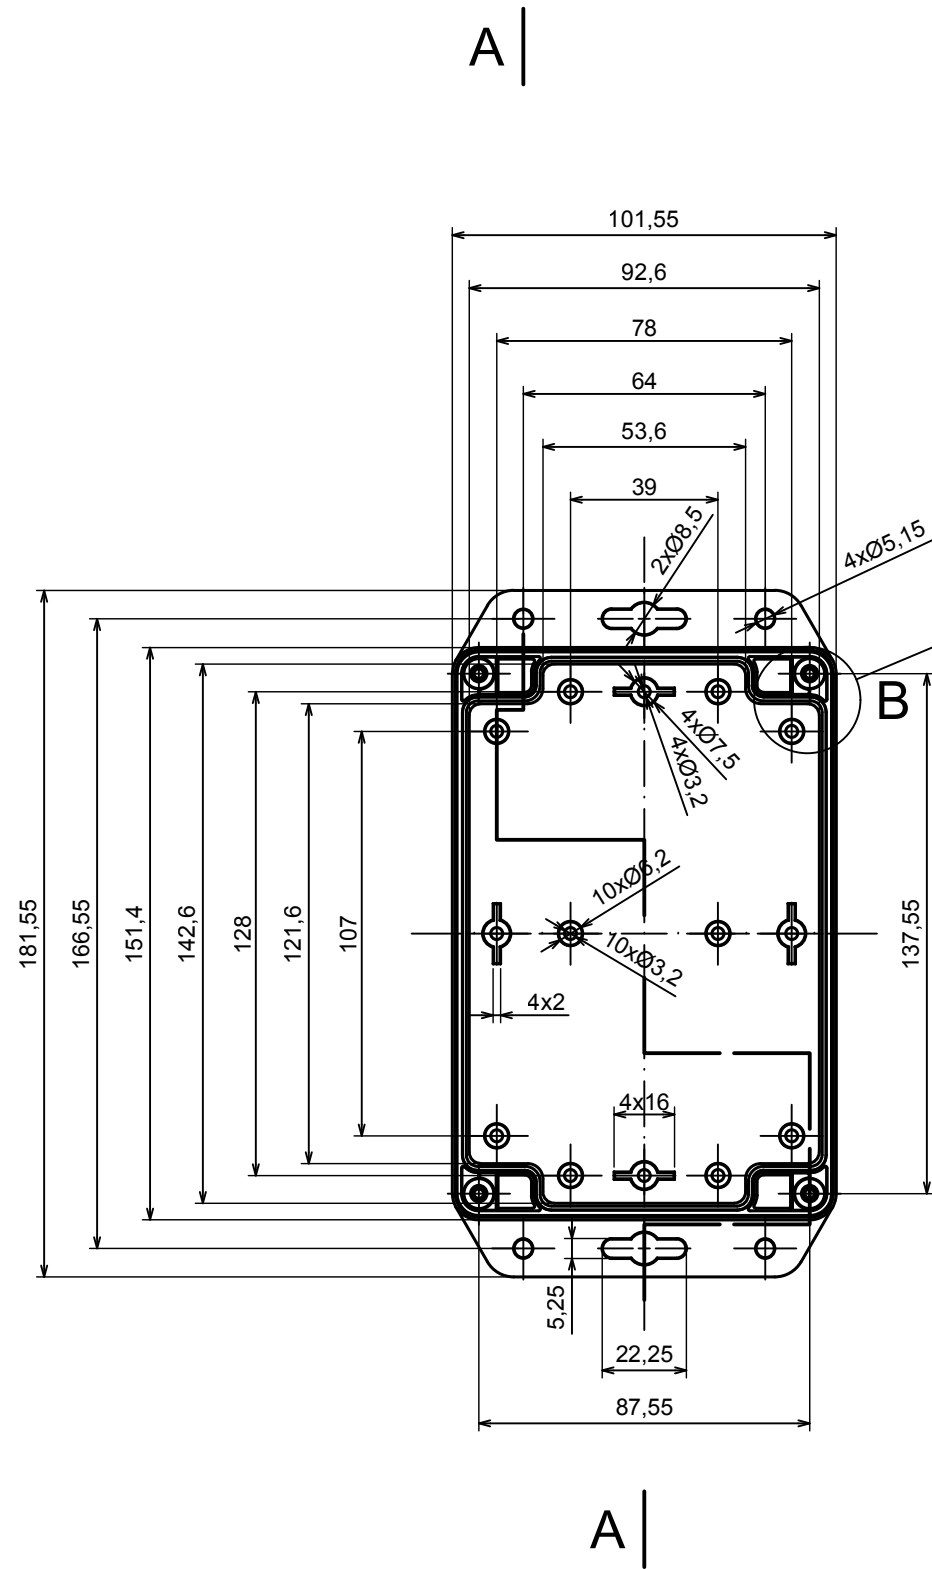

All rights reserved, Copyright Kradox 2019

Product model Enclosure ZP150.100.60U TM - Assembly

Format: A3 Material: PC, ABS

Scale 1:2 Tolerance: +/- 0.5

B (1:1)

A-A

C (1:1)

C

All rights reserved, Copyright Kradox 2019

Product model: Enclosure ZP150.100.60U TM - Base ZP150.100.30U TM

Format: A3 Material: PC, ABS

Scale 1:2 Tolerance: +/- 0.5

A |

A |

A-A

All rights reserved, Copyright Kradox 2019

Product model Enclosure ZP150.100.60U TM - Cover ZP150.100.30

Format: A3 Material: PC, ABS

Scale 1:2 Tolerance: +/- 0.5

X-ON Electronics

Largest Supplier of Electrical and Electronic Components

Click to view similar products for [Enclosures, Boxes & Cases](#) category: