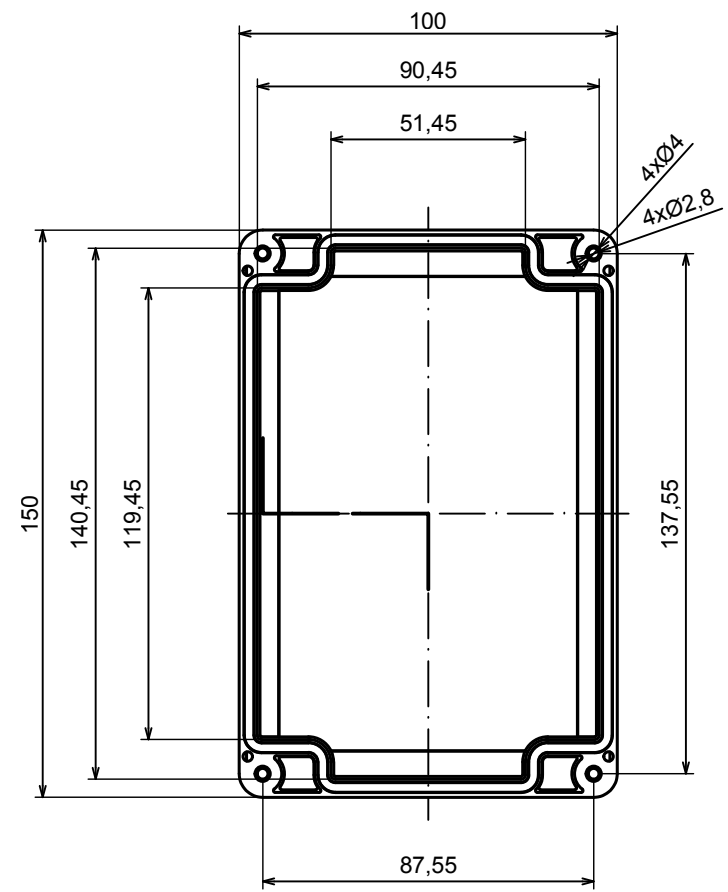

All rights reserved, Copyright Kradox 2019

Product model Enclosure ZP150.100.60U TM - Assembly

Format: A3 Material: PC, ABS

Scale 1:2 Tolerance: +/- 0.5

B (1:1)

A-A

C (1:1)

C

All rights reserved, Copyright Kradox 2019

Product model: Enclosure ZP150.100.60U TM - Base ZP150.100.30U TM

Format: A3 Material: PC, ABS

Scale 1:2 Tolerance: +/- 0.5

A |

A |

A-A

All rights reserved, Copyright Kradox 2019

Product model Enclosure ZP150.100.60U TM - Cover ZP150.100.30

Format: A3 Material: PC, ABS

Scale 1:2 Tolerance: +/- 0.5

X-ON Electronics

Largest Supplier of Electrical and Electronic Components

Click to view similar products for [Enclosures, Boxes & Cases](#) category: