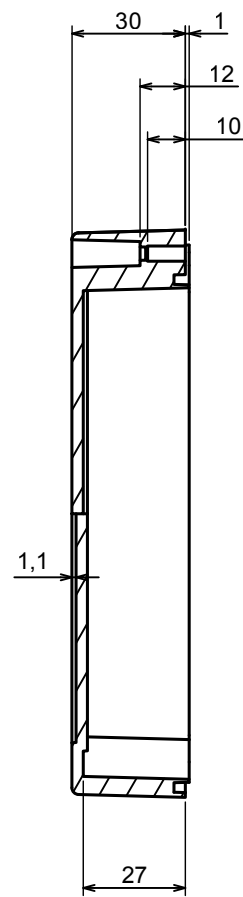

All rights reserved, Copyright Kradox 2019

Product model Enclosure ZP150.100.60U TM - Assembly

Format: A3 Material: PC, ABS

Scale 1:2 Tolerance: +/- 0.5

B (1:1)

A-A

C (1:1)

C

All rights reserved, Copyright Kradox 2019

Product model: Enclosure ZP150.100.60U TM - Base ZP150.100.30U TM

Format: A3 Material: PC, ABS

Scale 1:2 Tolerance: +/- 0.5

A |

A |

A-A

All rights reserved, Copyright Kradox 2019

Product model Enclosure ZP150.100.60U TM - Cover ZP150.100.30

Format: A3 Material: PC, ABS

Scale 1:2 Tolerance: +/- 0.5

X-ON Electronics

Largest Supplier of Electrical and Electronic Components

Click to view similar products for [Enclosures, Boxes & Cases](#) category: