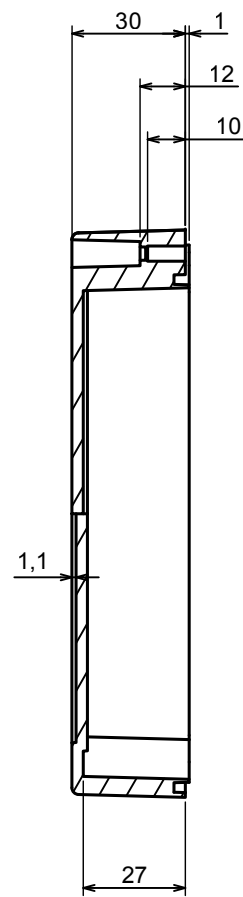

All rights reserved, Copyright Kradox 2019

Product model Enclosure ZP150.100.60U TM - Assembly

Format: A3 Material: PC, ABS

Scale 1:2 Tolerance: +/- 0.5

B (1:1)

A-A

C (1:1)

C

All rights reserved, Copyright Kradox 2019

Product model: Enclosure ZP150.100.60U TM - Base ZP150.100.30U TM

Format: A3 Material: PC, ABS

Scale 1:2 Tolerance: +/- 0.5

A |

A |

A-A

All rights reserved, Copyright Kradox 2019

Product model: Enclosure ZP150.100.60U TM - Cover ZP150.100.30

Format: A3 Material: PC, ABS

Scale 1:2 Tolerance: +/- 0.5

X-ON Electronics

Largest Supplier of Electrical and Electronic Components

Click to view similar products for [Enclosures, Boxes & Cases](#) category: