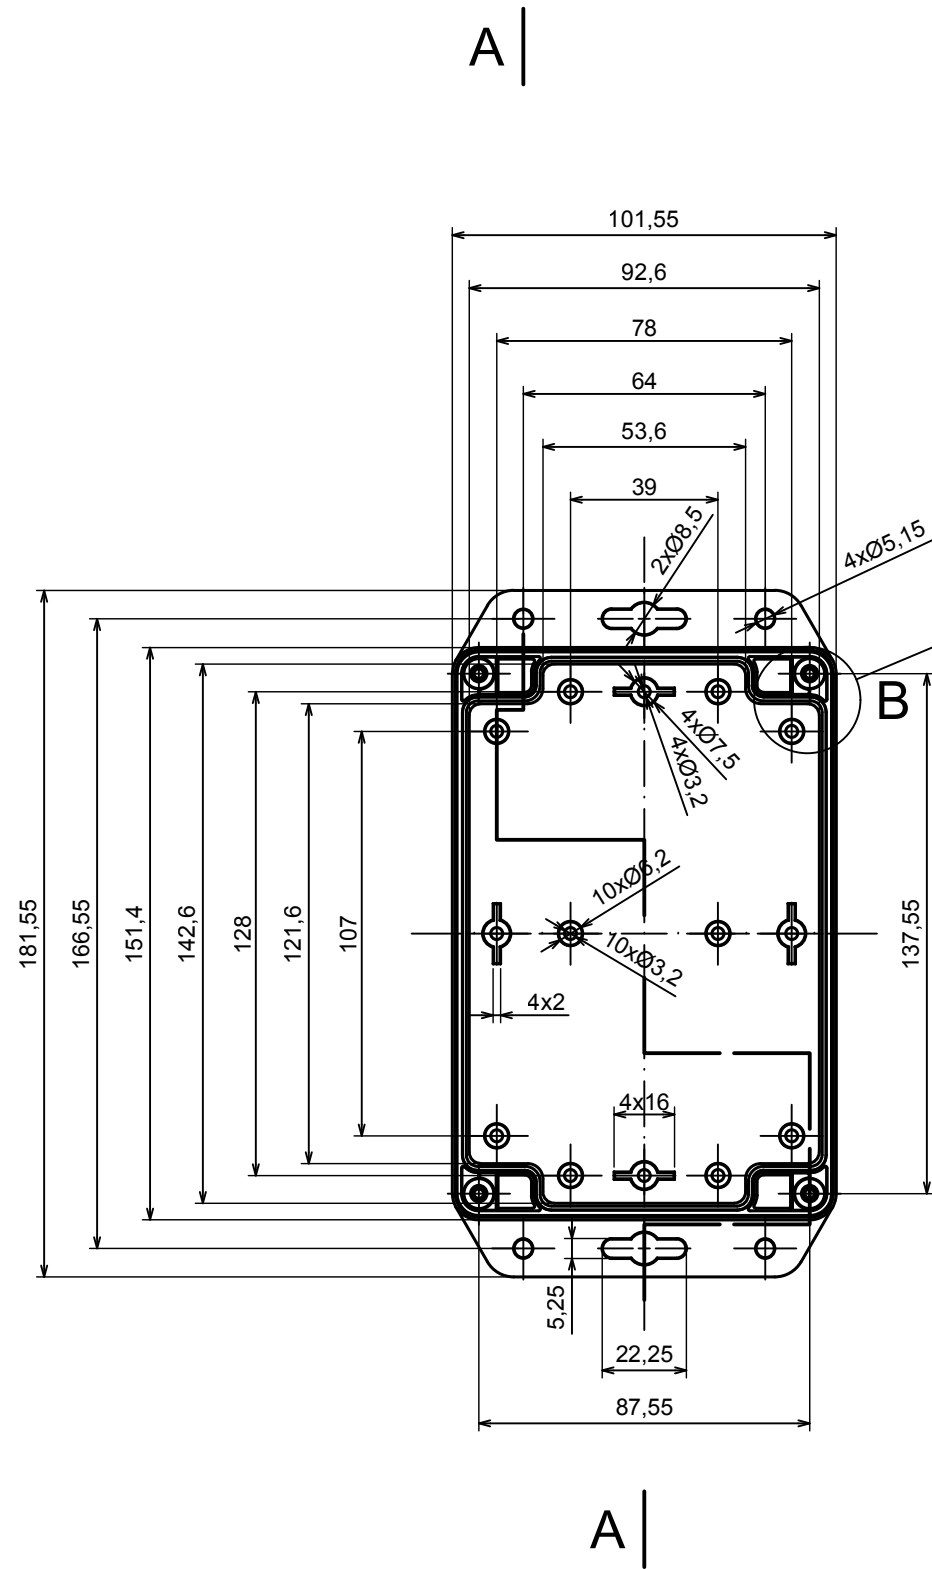

All rights reserved, Copyright Kradox 2019

Product model Enclosure ZP150.100.60U TM - Assembly

Format: A3 Material: PC, ABS

Scale 1:2 Tolerance: +/- 0.5

B (1:1)

A-A

C (1:1)

C

All rights reserved, Copyright Kradox 2019

Product model: Enclosure ZP150.100.60U TM - Base ZP150.100.30U TM

Format: A3 Material: PC, ABS

Scale 1:2 Tolerance: +/- 0.5

A |

A |

A-A

All rights reserved, Copyright Kradox 2019

Product model: Enclosure ZP150.100.60U TM - Cover ZP150.100.30

Format: A3 Material: PC, ABS

Scale 1:2 Tolerance: +/- 0.5

X-ON Electronics

Largest Supplier of Electrical and Electronic Components

Click to view similar products for [Enclosures, Boxes & Cases](#) category: