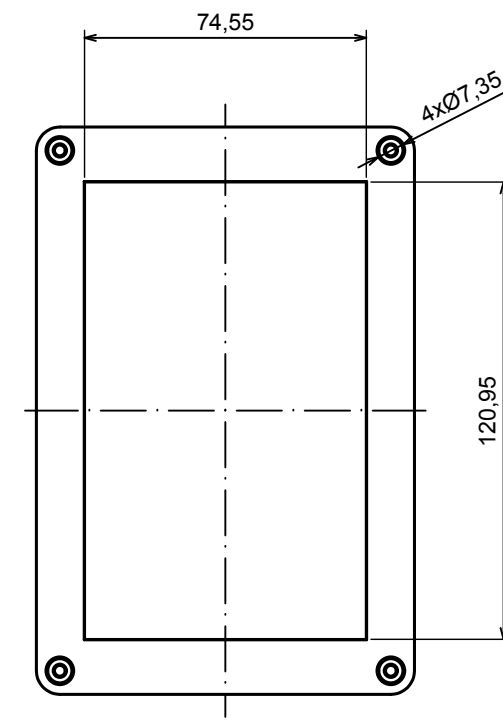

All rights reserved, Copyright Kradox 2019

Product model Enclosure ZP150.100.60U TM - Assembly

Format: A3 Material: PC, ABS

Scale 1:2 Tolerance: +/- 0.5

B (1:1)

A-A

C (1:1)

C

All rights reserved, Copyright Kradox 2019

Product model: Enclosure ZP150.100.60U TM - Base ZP150.100.30U TM

Format: A3 Material: PC, ABS

Scale 1:2 Tolerance: +/- 0.5

A |

A |

A-A

All rights reserved, Copyright Kradox 2019

Product model: Enclosure ZP150.100.60U TM - Cover ZP150.100.30

Format: A3 Material: PC, ABS

Scale 1:2 Tolerance: +/- 0.5

X-ON Electronics

Largest Supplier of Electrical and Electronic Components

Click to view similar products for [Enclosures, Boxes & Cases](#) category: