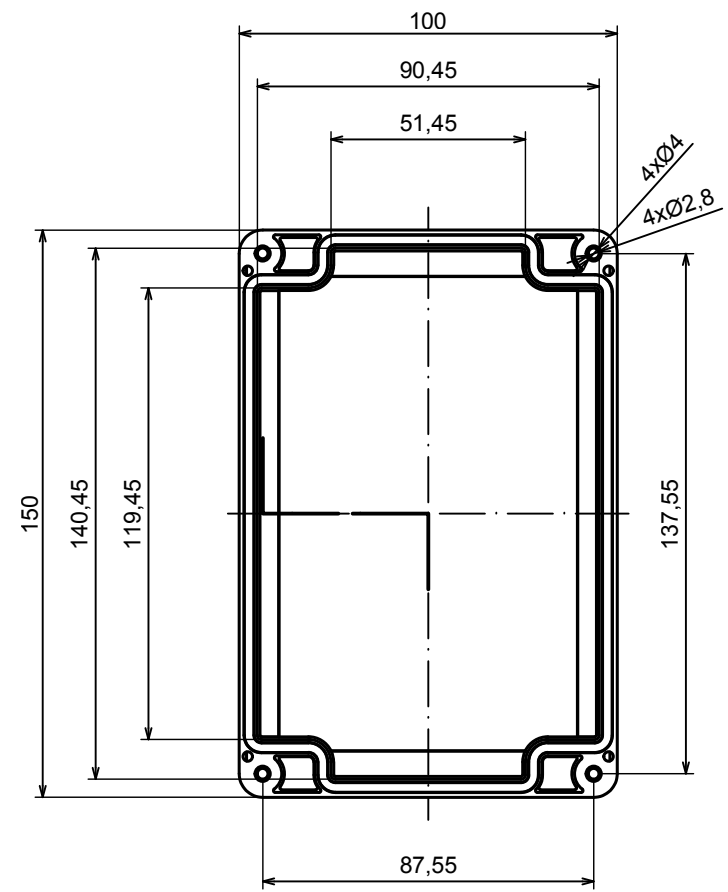

All rights reserved, Copyright Kradox 2019

Product model Enclosure ZP150.100.60U TM - Assembly

Format: A3 Material: PC, ABS

Scale 1:2 Tolerance: +/- 0.5

B (1:1)

A-A

C (1:1)

C

All rights reserved, Copyright Kradox 2019

Product model: Enclosure ZP150.100.60U TM - Base ZP150.100.30U TM

Format: A3 Material: PC, ABS

Scale 1:2 Tolerance: +/- 0.5

A |

A |

A-A

All rights reserved, Copyright Kradox 2019

Product model: Enclosure ZP150.100.60U TM - Cover ZP150.100.30

Format: A3 Material: PC, ABS

Scale 1:2 Tolerance: +/- 0.5

X-ON Electronics

Largest Supplier of Electrical and Electronic Components

Click to view similar products for [Enclosures, Boxes & Cases](#) category: