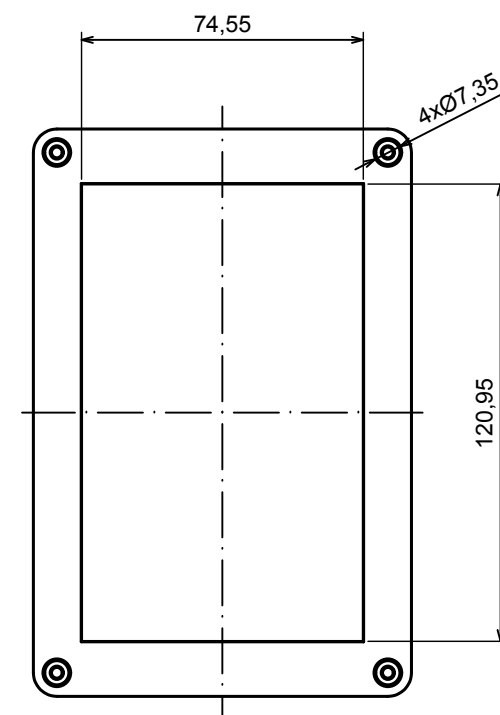

A |

All rights reserved, Copyright Kradex 2019		
Product model	Enclosure ZP150.100.75 TM - Assembly	
Format: A3	Material: PC, ABS	
Scale 1:2	Tolerance: +/- 0.5	

B (1:1)

A-A

C (1:1)

A |

All rights reserved, Copyright Kradox 2019

Product model: Enclosure ZP150.100.75 TM - Base ZP150.100.45 TM

Format: A3 Material: PC, ABS

Scale 1:2 Tolerance: +/- 0.5

A |

A-A

A |

All rights reserved, Copyright Kradox 2019

Product model: Enclosure ZP150.100.75 TM - Cover ZP150.100.30

Format: A3      Material: PC, ABS

Scale 1:2      Tolerance: +/- 0.5