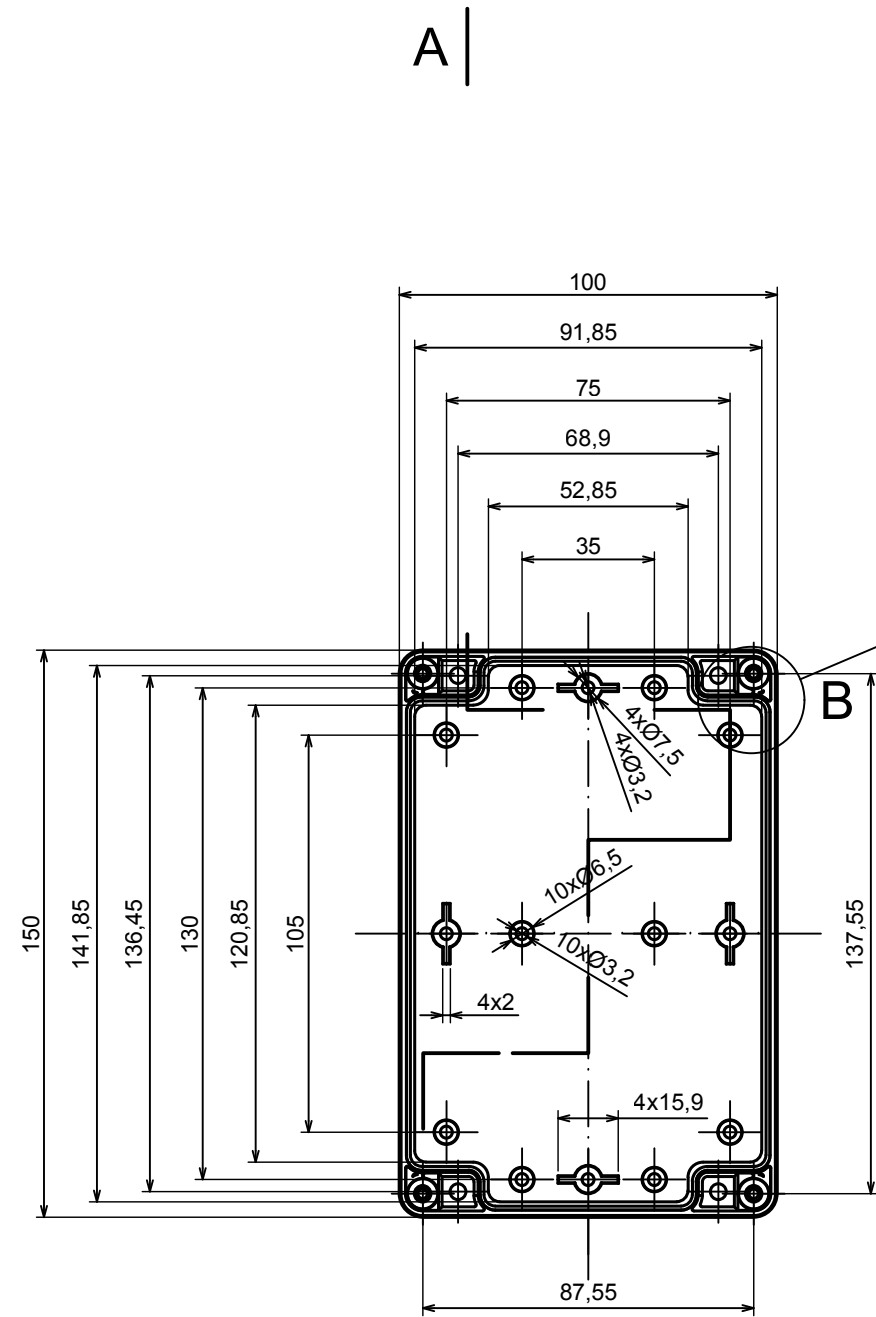

A |

All rights reserved, Copyright Kradex 2019		
Product model	Enclosure ZP150.100.75 TM - Assembly	
Format: A3	Material: PC, ABS	
Scale 1:2	Tolerance: +/- 0.5	

B (1:1)

A-A

C (1:1)

A |

All rights reserved, Copyright Kradox 2019

Product model: Enclosure ZP150.100.75 TM - Base ZP150.100.45 TM

Format: A3 Material: PC, ABS

Scale 1:2 Tolerance: +/- 0.5

A |

A-A

A |

All rights reserved, Copyright Kradox 2019

Product model: Enclosure ZP150.100.75 TM - Cover ZP150.100.30

Format: A3      Material: PC, ABS

Scale 1:2      Tolerance: +/- 0.5