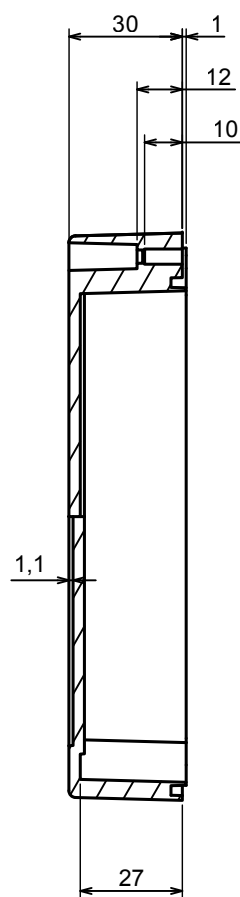

A |

All rights reserved, Copyright Kradex 2019		
Product model	Enclosure ZP150.100.75 TM - Assembly	
Format: A3	Material: PC, ABS	
Scale 1:2	Tolerance: +/- 0.5	

B (1:1)

A-A

C (1:1)

A |

All rights reserved, Copyright Kradox 2019

Product model: Enclosure ZP150.100.75 TM - Base ZP150.100.45 TM

Format: A3 Material: PC, ABS

Scale 1:2 Tolerance: +/- 0.5

A |

A-A

A |

All rights reserved, Copyright Kradox 2019

Product model: Enclosure ZP150.100.75 TM - Cover ZP150.100.30

Format: A3      Material: PC, ABS

Scale 1:2      Tolerance: +/- 0.5