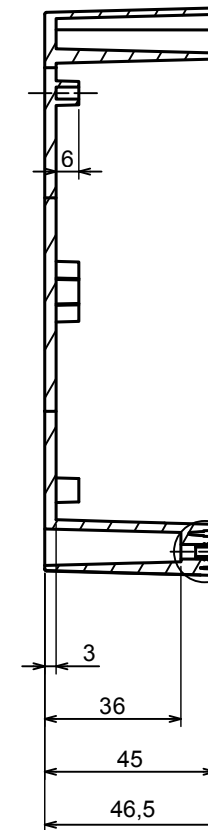

A |

All rights reserved, Copyright Kradex 2019		
Product model	Enclosure ZP150.100.75 TM - Assembly	
Format: A3	Material: PC, ABS	
Scale 1:2	Tolerance: +/- 0.5	

B (1:1)

A-A

C (1:1)

A |

All rights reserved, Copyright Kradox 2019

Product model: Enclosure ZP150.100.75 TM - Base ZP150.100.45 TM

Format: A3 Material: PC, ABS

Scale 1:2 Tolerance: +/- 0.5

A |

A-A

A |

All rights reserved, Copyright Kradox 2019

Product model: Enclosure ZP150.100.75 TM - Cover ZP150.100.30

Format: A3      Material: PC, ABS

Scale 1:2      Tolerance: +/- 0.5