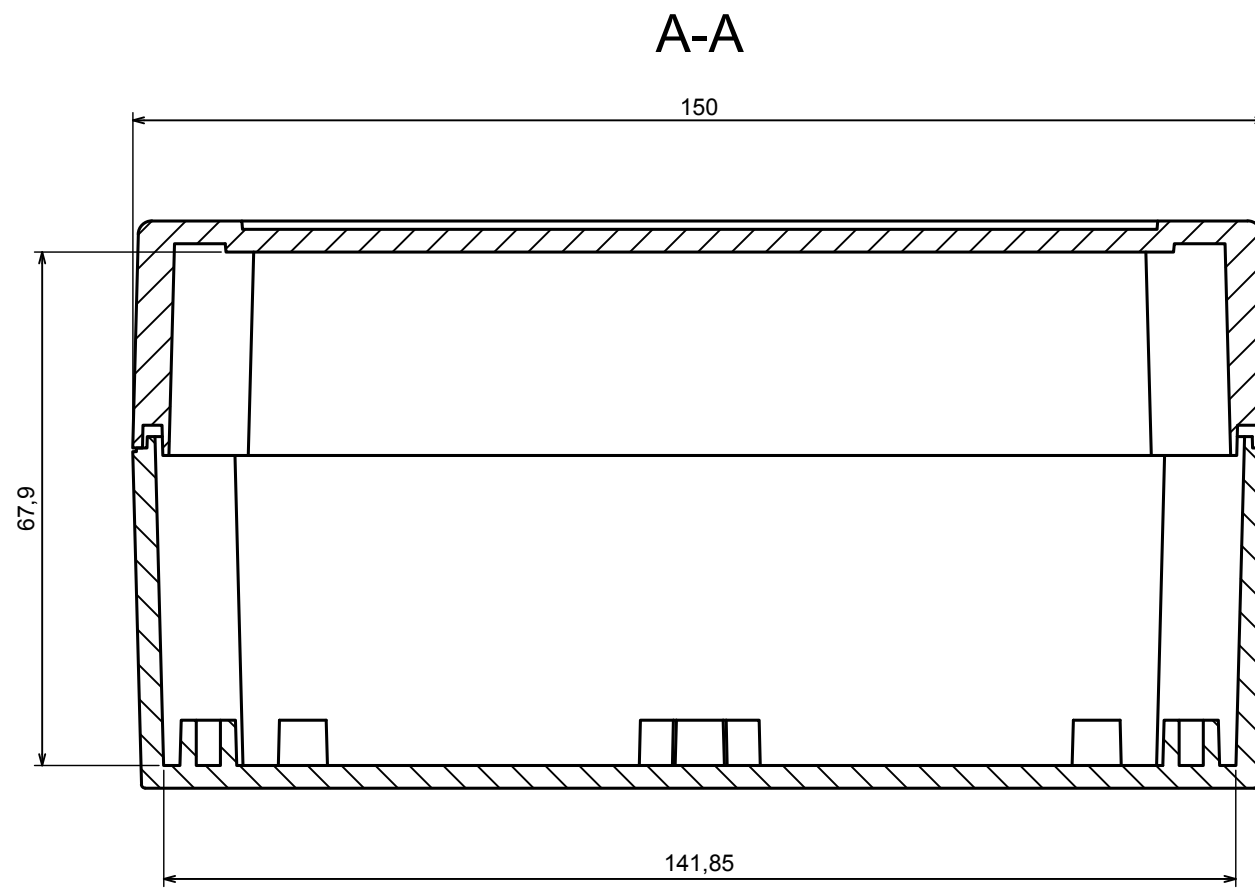

A |

All rights reserved, Copyright Kradex 2019		
Product model	Enclosure ZP150.100.75 TM - Assembly	
Format: A3	Material: PC, ABS	
Scale 1:2	Tolerance: +/- 0.5	

B (1:1)

A-A

C (1:1)

A |

All rights reserved, Copyright Kradox 2019

Product model: Enclosure ZP150.100.75 TM - Base ZP150.100.45 TM

Format: A3 Material: PC, ABS

Scale 1:2 Tolerance: +/- 0.5

A |

A-A

A |

All rights reserved, Copyright Kradox 2019

Product model: Enclosure ZP150.100.75 TM - Cover ZP150.100.30

Format: A3      Material: PC, ABS

Scale 1:2      Tolerance: +/- 0.5