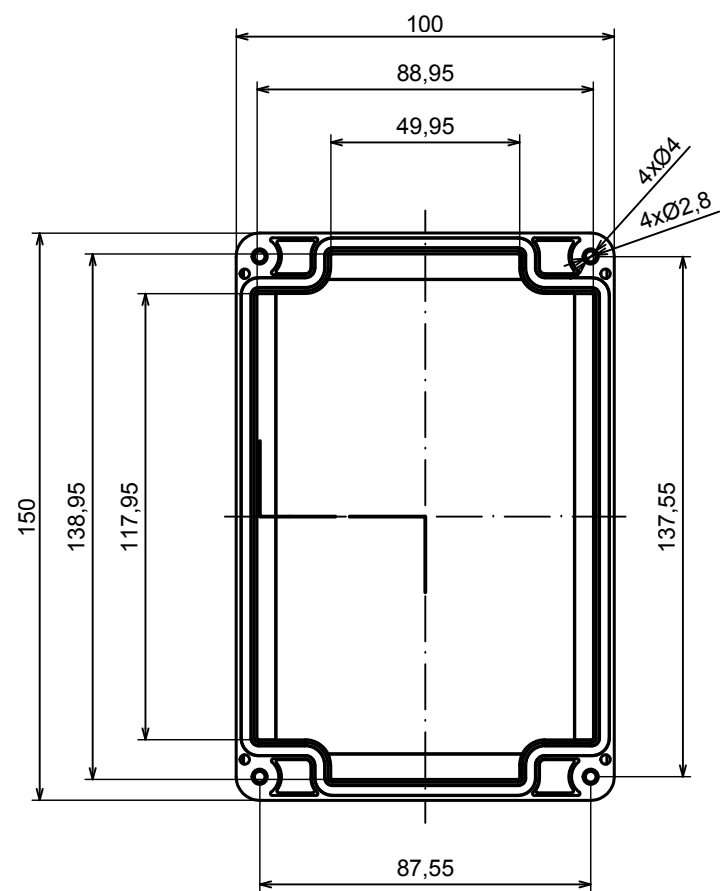

A |

All rights reserved, Copyright Kradex 2019		
Product model	Enclosure ZP150.100.75 TM - Assembly	
Format: A3	Material: PC, ABS	
Scale 1:2	Tolerance: +/- 0.5	

B (1:1)

A-A

C (1:1)

A |

All rights reserved, Copyright Kradox 2019

Product model: Enclosure ZP150.100.75 TM - Base ZP150.100.45 TM

Format: A3 Material: PC, ABS

Scale 1:2 Tolerance: +/- 0.5

A |

A-A

A |

All rights reserved, Copyright Kradox 2019

Product model: Enclosure ZP150.100.75 TM - Cover ZP150.100.30

Format: A3      Material: PC, ABS

Scale 1:2      Tolerance: +/- 0.5