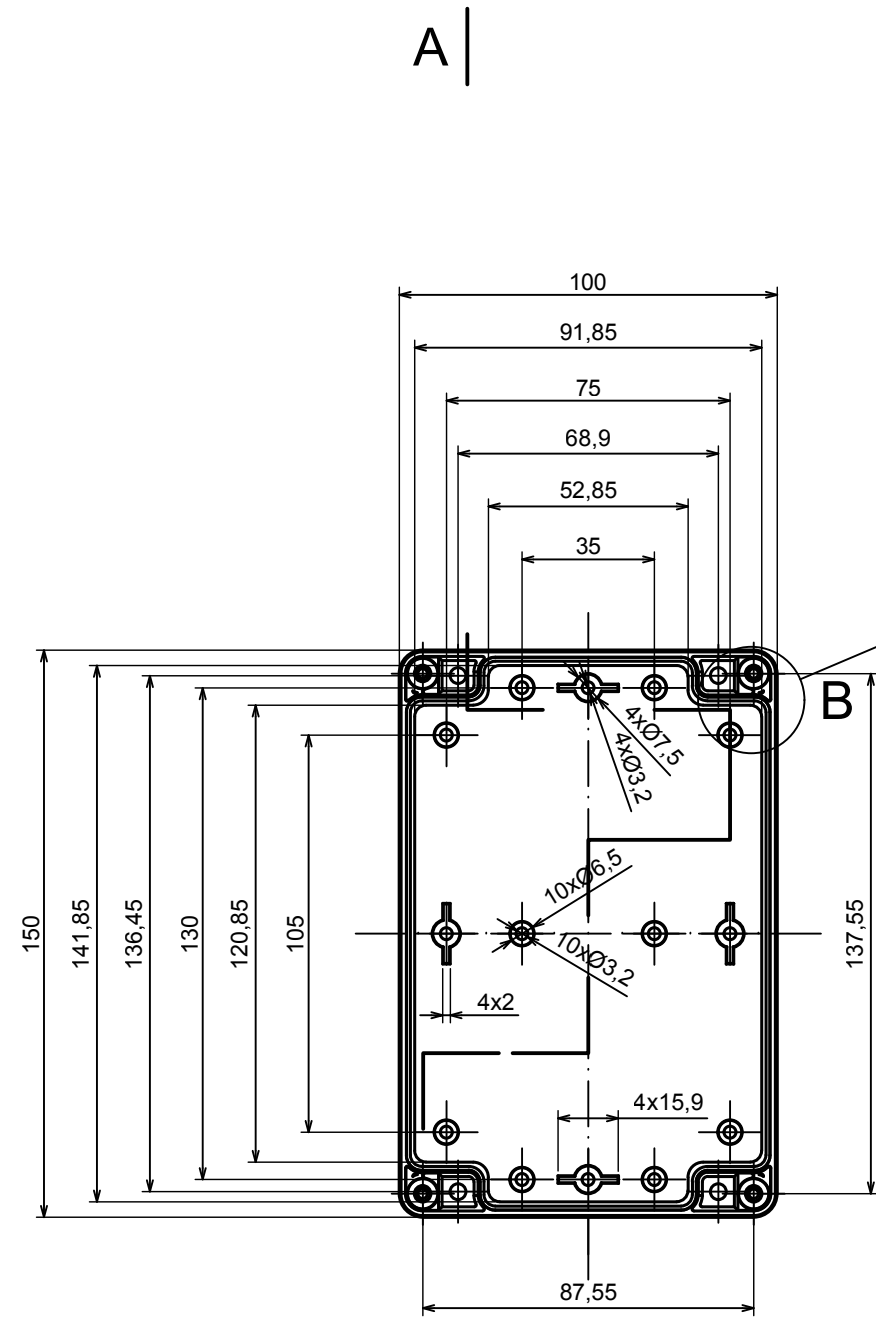

A |

All rights reserved, Copyright Kradex 2019		
Product model	Enclosure ZP150.100.75 TM - Assembly	
Format: A3	Material: PC, ABS	
Scale 1:2	Tolerance: +/- 0.5	

B (1:1)

A-A

C (1:1)

A |

All rights reserved, Copyright Kradox 2019

Product model Enclosure ZP150.100.75 TM - Base ZP150.100.45 TM

Format: A3 Material: PC, ABS

Scale 1:2 Tolerance: +/- 0.5

A |

A-A

A |

All rights reserved, Copyright Kradox 2019

Product model: Enclosure ZP150.100.75 TM - Cover ZP150.100.30

Format: A3 Material: PC, ABS

Scale 1:2 Tolerance: +/- 0.5

X-ON Electronics

Largest Supplier of Electrical and Electronic Components

Click to view similar products for [Enclosures, Boxes & Cases](#) category: