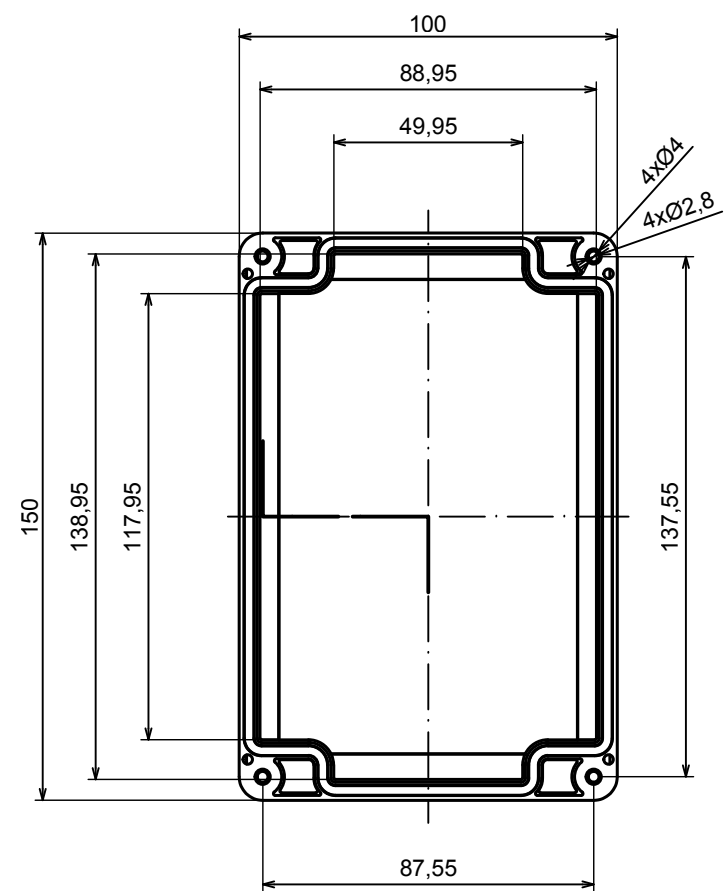

A |

All rights reserved, Copyright Kradex 2019		
Product model	Enclosure ZP150.100.75 TM - Assembly	
Format: A3	Material: PC, ABS	
Scale 1:2	Tolerance: +/- 0.5	

B (1:1)

A-A

C (1:1)

A |

All rights reserved, Copyright Kradox 2019

Product model Enclosure ZP150.100.75 TM - Base ZP150.100.45 TM

Format: A3 Material: PC, ABS

Scale 1:2 Tolerance: +/- 0.5

A |

A-A

A |

All rights reserved, Copyright Kradox 2019

Product model: Enclosure ZP150.100.75 TM - Cover ZP150.100.30

Format: A3 Material: PC, ABS

Scale 1:2 Tolerance: +/- 0.5

X-ON Electronics

Largest Supplier of Electrical and Electronic Components

Click to view similar products for [Enclosures, Boxes & Cases](#) category: