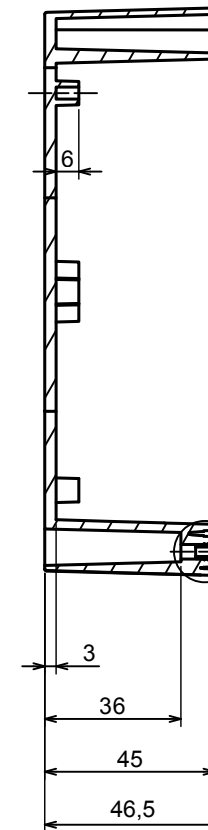

A |

All rights reserved, Copyright Kradex 2019		
Product model	Enclosure ZP150.100.75 TM - Assembly	
Format: A3	Material: PC, ABS	
Scale 1:2	Tolerance: +/- 0.5	

B (1:1)

A-A

C (1:1)

A |

All rights reserved, Copyright Kradox 2019

Product model Enclosure ZP150.100.75 TM - Base ZP150.100.45 TM

Format: A3 Material: PC, ABS

Scale 1:2 Tolerance: +/- 0.5

A |

A-A

A |

All rights reserved, Copyright Kradox 2019

Product model: Enclosure ZP150.100.75 TM - Cover ZP150.100.30

Format: A3 Material: PC, ABS

Scale 1:2 Tolerance: +/- 0.5

X-ON Electronics

Largest Supplier of Electrical and Electronic Components

Click to view similar products for [Enclosures, Boxes & Cases](#) category: