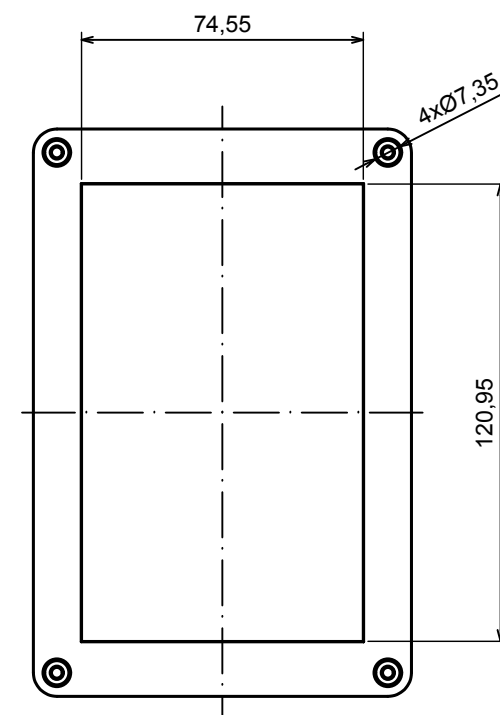

A |

All rights reserved, Copyright Kradex 2019		
Product model	Enclosure ZP150.100.75 TM - Assembly	
Format: A3	Material: PC, ABS	
Scale 1:2	Tolerance: +/- 0.5	

B (1:1)

A-A

C (1:1)

A |

All rights reserved, Copyright Kradox 2019

Product model Enclosure ZP150.100.75 TM - Base ZP150.100.45 TM

Format: A3 Material: PC, ABS

Scale 1:2 Tolerance: +/- 0.5

A |

A-A

A |

All rights reserved, Copyright Kradox 2019

Product model: Enclosure ZP150.100.75 TM - Cover ZP150.100.30

Format: A3 Material: PC, ABS

Scale 1:2 Tolerance: +/- 0.5

X-ON Electronics

Largest Supplier of Electrical and Electronic Components

Click to view similar products for [Enclosures, Boxes & Cases](#) category: