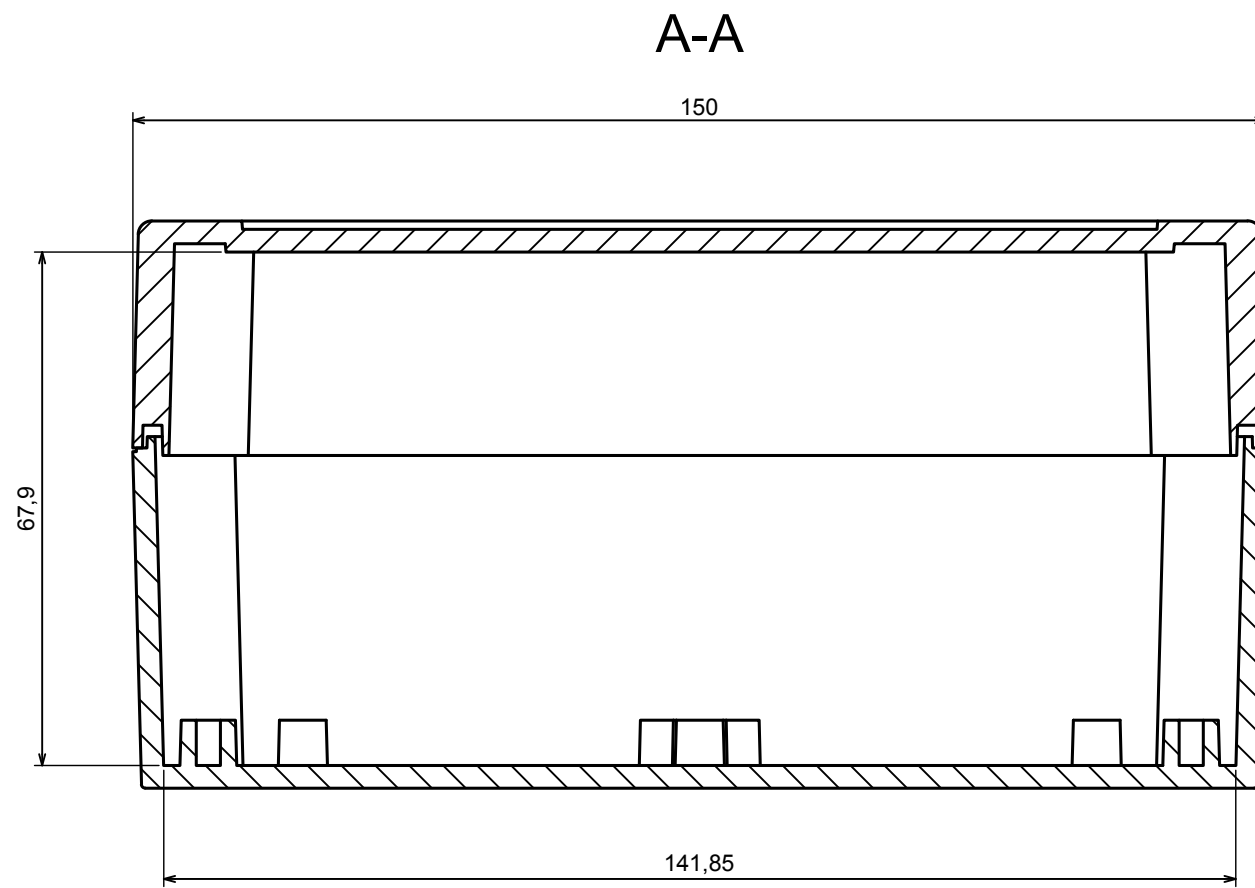

A |

All rights reserved, Copyright Kradex 2019		
Product model	Enclosure ZP150.100.75 TM - Assembly	
Format: A3	Material: PC, ABS	
Scale 1:2	Tolerance: +/- 0.5	

B (1:1)

A-A

C (1:1)

A |

All rights reserved, Copyright Kradox 2019

Product model Enclosure ZP150.100.75 TM - Base ZP150.100.45 TM

Format: A3 Material: PC, ABS

Scale 1:2 Tolerance: +/- 0.5

A |

A-A

A |

All rights reserved, Copyright Kradox 2019

Product model: Enclosure ZP150.100.75 TM - Cover ZP150.100.30

Format: A3 Material: PC, ABS

Scale 1:2 Tolerance: +/- 0.5

X-ON Electronics

Largest Supplier of Electrical and Electronic Components

Click to view similar products for [Enclosures, Boxes & Cases](#) category: