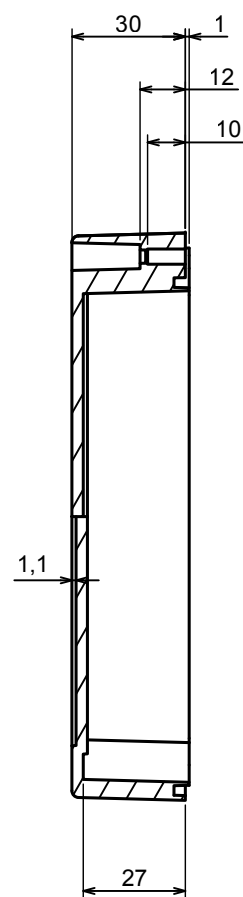

A |

All rights reserved, Copyright Kradex 2019		
Product model	Enclosure ZP150.100.75 TM - Assembly	
Format: A3	Material: PC, ABS	
Scale 1:2	Tolerance: +/- 0.5	

B (1:1)

A-A

C (1:1)

A |

All rights reserved, Copyright Kradox 2019

Product model Enclosure ZP150.100.75 TM - Base ZP150.100.45 TM

Format: A3 Material: PC, ABS

Scale 1:2 Tolerance: +/- 0.5

A |

A-A

A |

All rights reserved, Copyright Kradox 2019

Product model: Enclosure ZP150.100.75 TM - Cover ZP150.100.30

Format: A3 Material: PC, ABS

Scale 1:2 Tolerance: +/- 0.5

X-ON Electronics

Largest Supplier of Electrical and Electronic Components

Click to view similar products for [Enclosures, Boxes & Cases](#) category: