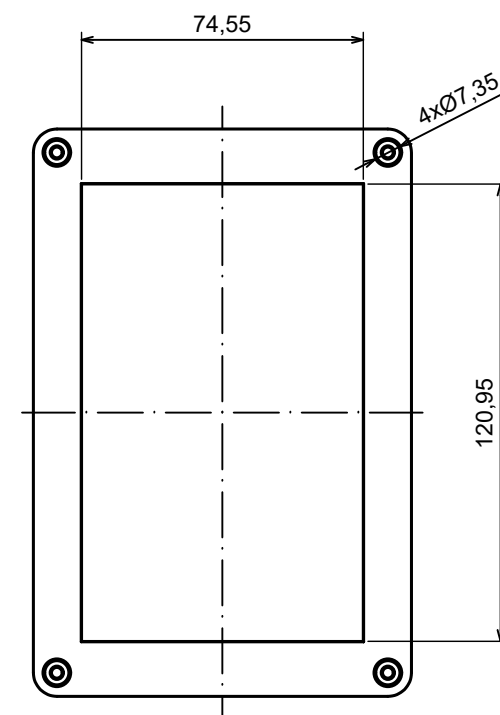

A |

All rights reserved, Copyright Kradex 2023		
Product model	Enclosure ZP150.100.75Sb TM - Assembly	
Format: A3	Material: ASA	
Scale 1:2	Tolerance: +/- 0.5	

B (1:1)

A-A

C (1:1)

A |

All rights reserved, Copyright Kradox 2023

Product model Enclosure ZP150.100.75Sb TM - Base ZP150.100.45b TM

Format: A3 Material: ASA

Scale 1:2 Tolerance: +/- 0.5

A |

A |

A-A

B (1:1)

All rights reserved, Copyright Kradox 2023

Product model Enclosure ZP150.100.75Sb TM - Cover ZP150.100.30Sb

Format: A3 Material: ASA

Scale 1:2 Tolerance: +/- 0.5