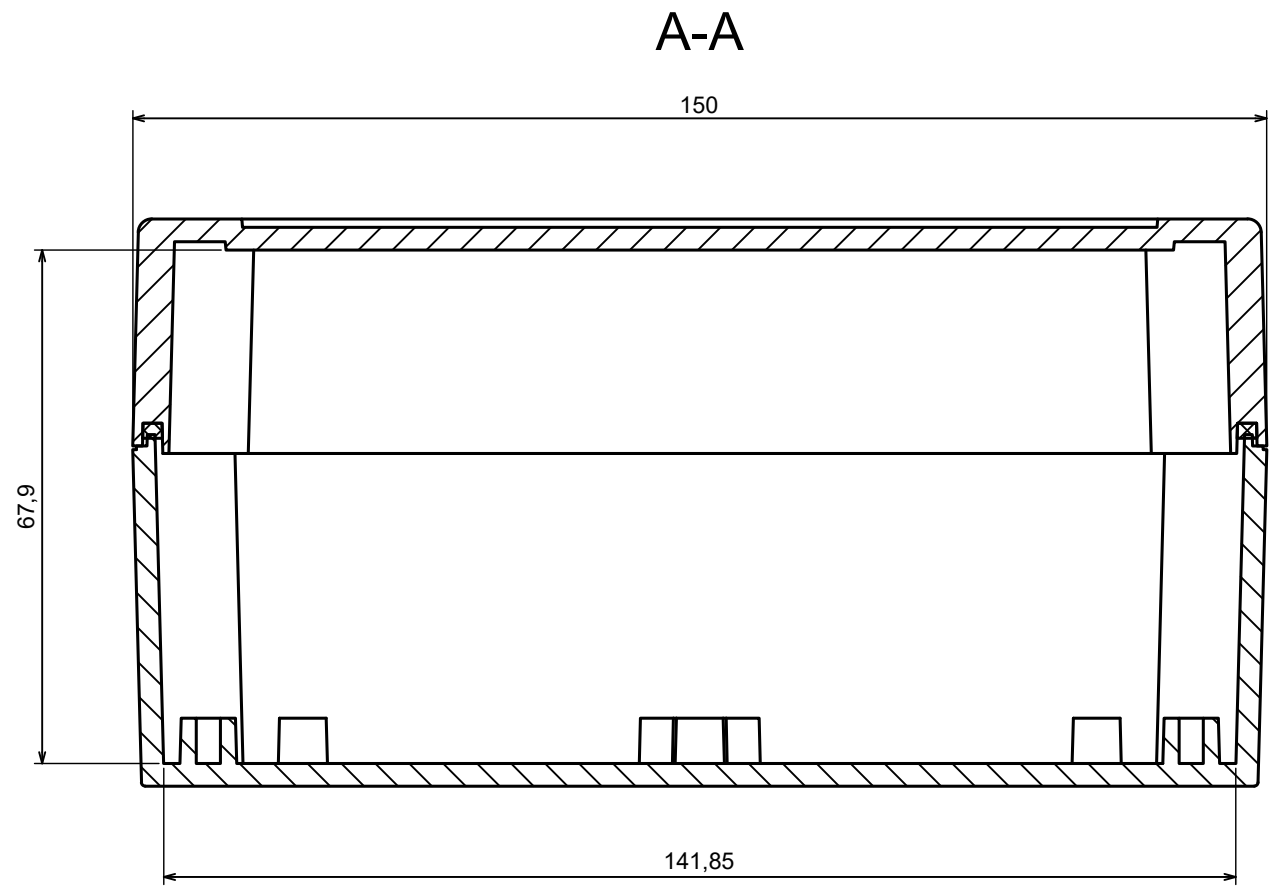

A |

All rights reserved, Copyright Kradex 2023		
Product model	Enclosure ZP150.100.75Sb TM - Assembly	
Format: A3	Material: ASA	
Scale 1:2	Tolerance: +/- 0.5	

B (1:1)

A-A

C (1:1)

A |

All rights reserved, Copyright Kradox 2023

Product model Enclosure ZP150.100.75Sb TM - Base ZP150.100.45b TM

Format: A3 Material: ASA

Scale 1:2 Tolerance: +/- 0.5

A |

A |

A-A

B (1:1)

All rights reserved, Copyright Kradox 2023

Product model Enclosure ZP150.100.75Sb TM - Cover ZP150.100.30Sb

Format: A3 Material: ASA

Scale 1:2 Tolerance: +/- 0.5