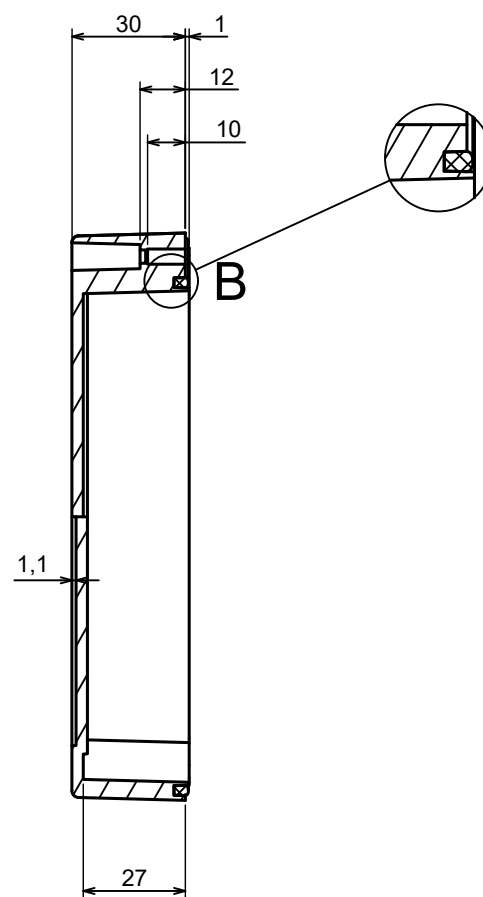

A |

All rights reserved, Copyright Kradex 2023		
Product model	Enclosure ZP150.100.75Sb TM - Assembly	
Format: A3	Material: ASA	
Scale 1:2	Tolerance: +/- 0.5	

B (1:1)

A-A

C (1:1)

A |

All rights reserved, Copyright Kradox 2023

Product model Enclosure ZP150.100.75Sb TM - Base ZP150.100.45b TM

Format: A3 Material: ASA

Scale 1:2 Tolerance: +/- 0.5

A |

A |

A-A

B (1:1)

All rights reserved, Copyright Kradox 2023

Product model Enclosure ZP150.100.75Sb TM - Cover ZP150.100.30Sb

Format: A3 Material: ASA

Scale 1:2 Tolerance: +/- 0.5