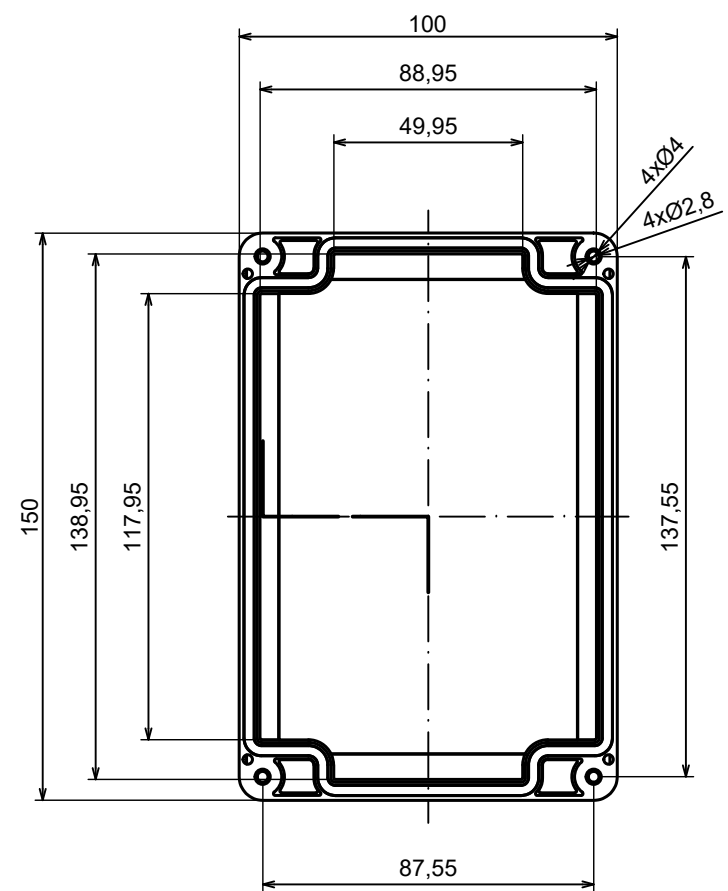

A |

All rights reserved, Copyright Kradex 2023		
Product model	Enclosure ZP150.100.75Sb TM - Assembly	
Format: A3	Material: ASA	
Scale 1:2	Tolerance: +/- 0.5	

B (1:1)

A-A

C (1:1)

A |

All rights reserved, Copyright Kradox 2023

Product model Enclosure ZP150.100.75Sb TM - Base ZP150.100.45b TM

Format: A3 Material: ASA

Scale 1:2 Tolerance: +/- 0.5

A |

A |

A-A

B (1:1)

All rights reserved, Copyright Kradox 2023

Product model Enclosure ZP150.100.75Sb TM - Cover ZP150.100.30Sb

Format: A3 Material: ASA

Scale 1:2 Tolerance: +/- 0.5