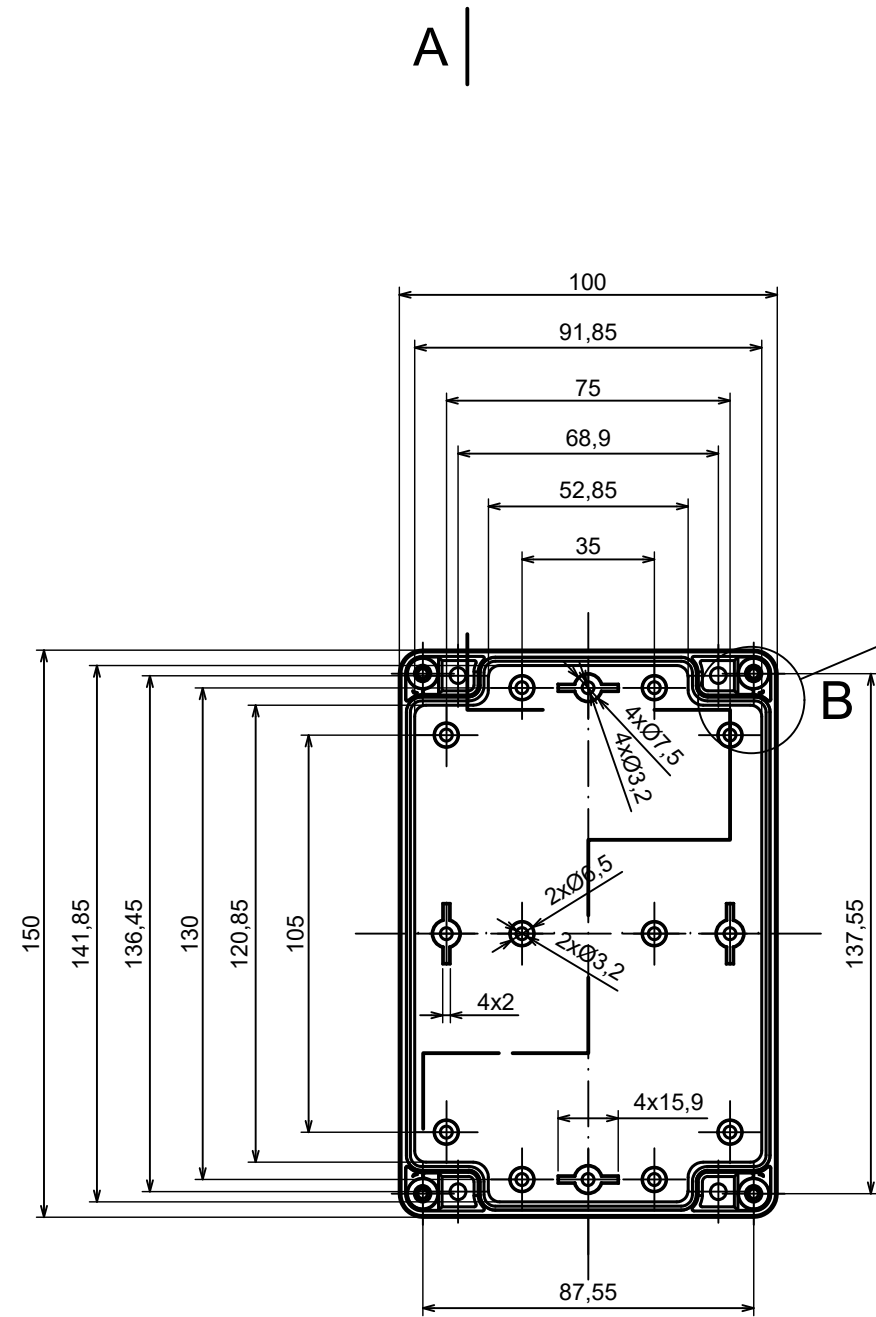

A |

All rights reserved, Copyright Kradex 2023		
Product model	Enclosure ZP150.100.75Sb TM - Assembly	
Format: A3	Material: ASA	
Scale 1:2	Tolerance: +/- 0.5	

B (1:1)

A-A

C (1:1)

A |

All rights reserved, Copyright Kradox 2023

Product model Enclosure ZP150.100.75Sb TM - Base ZP150.100.45b TM

Format: A3 Material: ASA

Scale 1:2 Tolerance: +/- 0.5

A |

A |

A-A

B (1:1)

All rights reserved, Copyright Kradox 2023

Product model Enclosure ZP150.100.75Sb TM - Cover ZP150.100.30Sb

Format: A3 Material: ASA

Scale 1:2 Tolerance: +/- 0.5