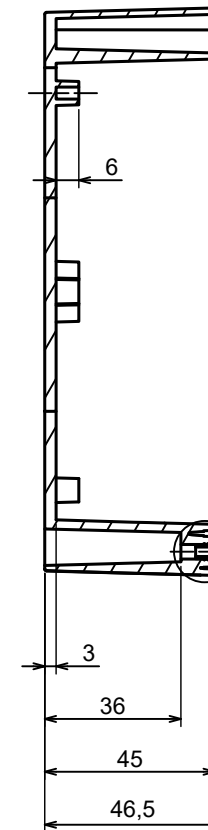

A |

All rights reserved, Copyright Kradex 2023		
Product model	Enclosure ZP150.100.75Sb TM - Assembly	
Format: A3	Material: ASA	
Scale 1:2	Tolerance: +/- 0.5	

B (1:1)

A-A

C (1:1)

A |

All rights reserved, Copyright Kradox 2023

Product model Enclosure ZP150.100.75Sb TM - Base ZP150.100.45b TM

Format: A3 Material: ASA

Scale 1:2 Tolerance: +/- 0.5

A |

A |

A-A

B (1:1)

All rights reserved, Copyright Kradox 2023

Product model Enclosure ZP150.100.75Sb TM - Cover ZP150.100.30Sb

Format: A3 Material: ASA

Scale 1:2 Tolerance: +/- 0.5