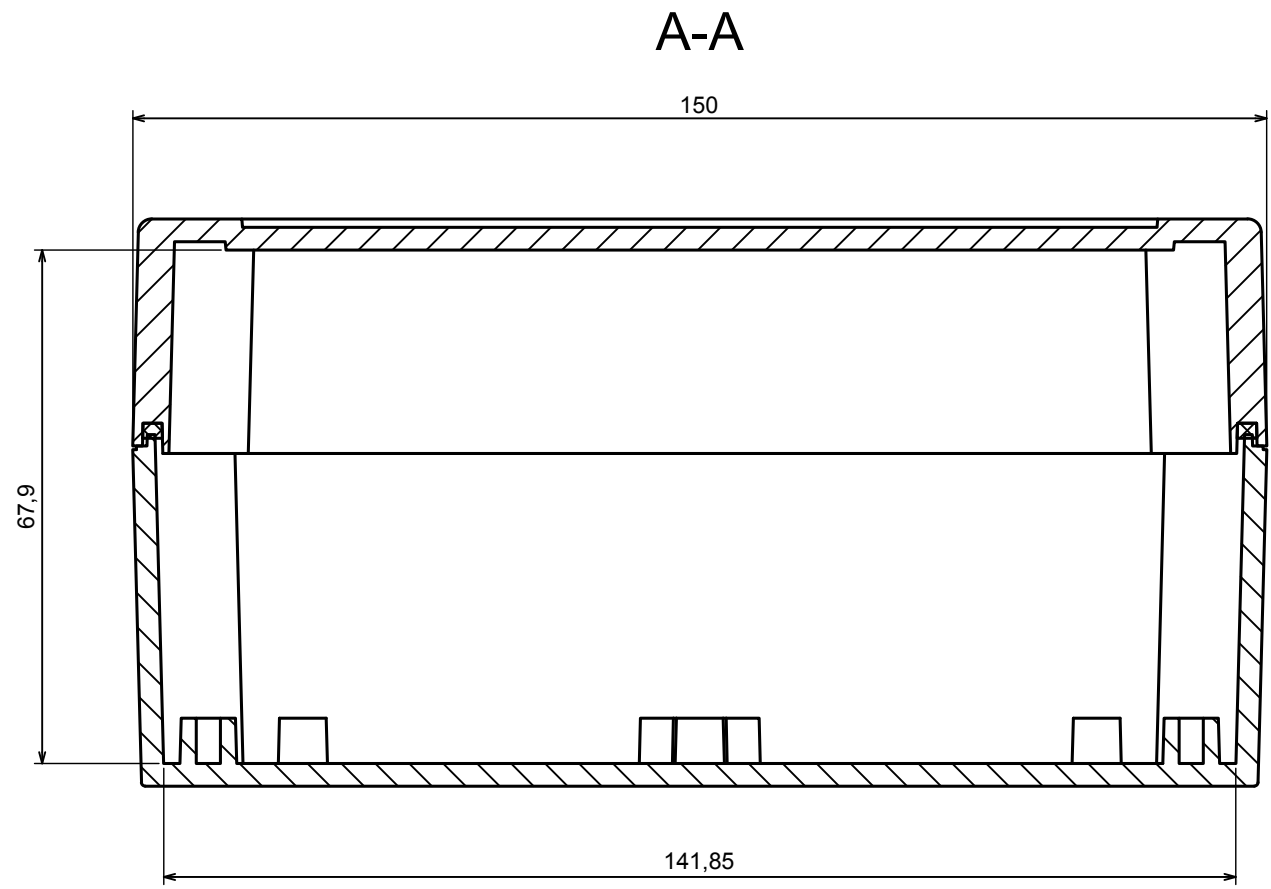

A |

All rights reserved, Copyright Kradex 2020		
Product model	Enclosure ZP150.100.75S TM - Assembly	
Format: A3	Material: PC, ABS	
Scale 1:2	Tolerance: +/- 0.5	

B (1:1)

A-A

C (1:1)

C

A |

All rights reserved, Copyright Kradox 2020

Product model: Enclosure ZP150.100.75S TM - Base ZP150.100.45 TM

Format: A3 Material: PC, ABS

Scale 1:2 Tolerance: +/- 0.5

A |

A |

A-A

B (1:1)

All rights reserved, Copyright Kradox 2020

Product model: Enclosure ZP150.100.75S TM - Cover ZP150.100.30S

Format: A3 Material: PC, ABS

Scale 1:2 Tolerance: +/- 0.5

X-ON Electronics

Largest Supplier of Electrical and Electronic Components

Click to view similar products for [Enclosures, Boxes & Cases](#) category: