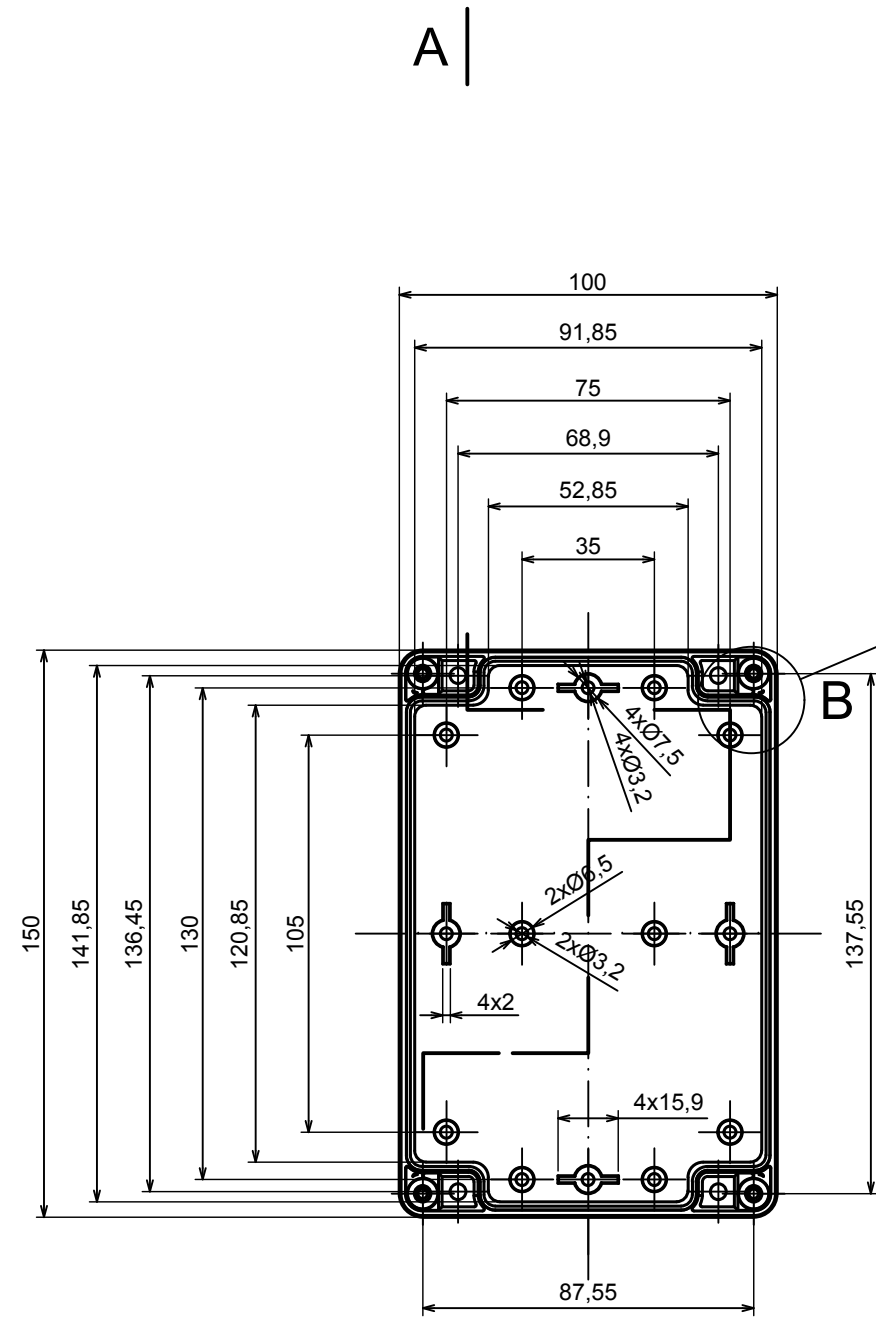

A |

All rights reserved, Copyright Kradex 2020		
Product model	Enclosure ZP150.100.75S TM - Assembly	
Format: A3	Material: PC, ABS	
Scale 1:2	Tolerance: +/- 0.5	

B (1:1)

A-A

C (1:1)

C

A |

All rights reserved, Copyright Kradox 2020

Product model: Enclosure ZP150.100.75S TM - Base ZP150.100.45 TM

Format: A3 Material: PC, ABS

Scale 1:2 Tolerance: +/- 0.5

A |

A |

A-A

B (1:1)

All rights reserved, Copyright Kradox 2020

Product model: Enclosure ZP150.100.75S TM - Cover ZP150.100.30S

Format: A3 Material: PC, ABS

Scale 1:2 Tolerance: +/- 0.5

X-ON Electronics

Largest Supplier of Electrical and Electronic Components

Click to view similar products for [Enclosures, Boxes & Cases](#) category: