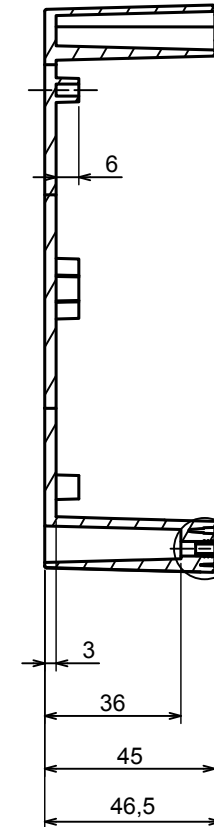

A |

All rights reserved, Copyright Kradex 2020		
Product model	Enclosure ZP150.100.75S TM - Assembly	
Format: A3	Material: PC, ABS	
Scale 1:2	Tolerance: +/- 0.5	

B (1:1)

A-A

C (1:1)

C

A |

All rights reserved, Copyright Kradox 2020

Product model: Enclosure ZP150.100.75S TM - Base ZP150.100.45 TM

Format: A3 Material: PC, ABS

Scale 1:2 Tolerance: +/- 0.5

A |

A |

A-A

B (1:1)

All rights reserved, Copyright Kradox 2020

Product model: Enclosure ZP150.100.75S TM - Cover ZP150.100.30S

Format: A3 Material: PC, ABS

Scale 1:2 Tolerance: +/- 0.5

X-ON Electronics

Largest Supplier of Electrical and Electronic Components

Click to view similar products for [Enclosures, Boxes & Cases](#) category: