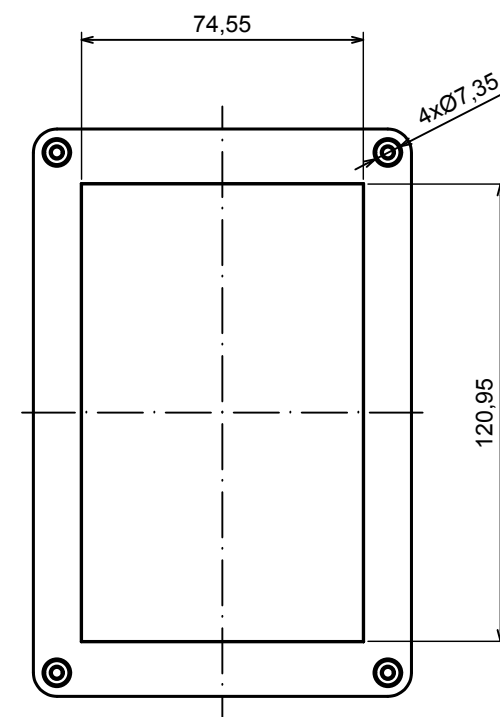

A |

All rights reserved, Copyright Kradex 2020		
Product model	Enclosure ZP150.100.75S TM - Assembly	
Format: A3	Material: PC, ABS	
Scale 1:2	Tolerance: +/- 0.5	

B (1:1)

A-A

C (1:1)

C

A |

All rights reserved, Copyright Kradox 2020

Product model: Enclosure ZP150.100.75S TM - Base ZP150.100.45 TM

Format: A3 Material: PC, ABS

Scale 1:2 Tolerance: +/- 0.5

A |

A |

A-A

B (1:1)

All rights reserved, Copyright Kradox 2020

Product model: Enclosure ZP150.100.75S TM - Cover ZP150.100.30S

Format: A3 Material: PC, ABS

Scale 1:2 Tolerance: +/- 0.5

X-ON Electronics

Largest Supplier of Electrical and Electronic Components

Click to view similar products for [Enclosures, Boxes & Cases](#) category: