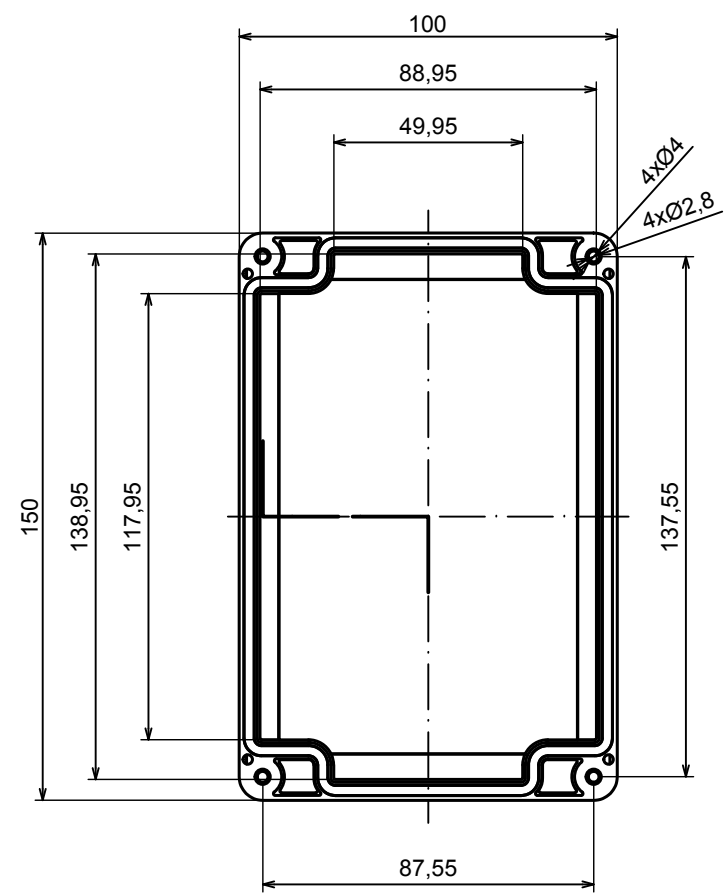

A |

All rights reserved, Copyright Kradex 2020		
Product model	Enclosure ZP150.100.75S TM - Assembly	
Format: A3	Material: PC, ABS	
Scale 1:2	Tolerance: +/- 0.5	

B (1:1)

A-A

C (1:1)

C

A |

All rights reserved, Copyright Kradox 2020

Product model: Enclosure ZP150.100.75S TM - Base ZP150.100.45 TM

Format: A3 Material: PC, ABS

Scale 1:2 Tolerance: +/- 0.5

A |

A |

A-A

B (1:1)

All rights reserved, Copyright Kradox 2020

Product model: Enclosure ZP150.100.75S TM - Cover ZP150.100.30S

Format: A3 Material: PC, ABS

Scale 1:2 Tolerance: +/- 0.5

X-ON Electronics

Largest Supplier of Electrical and Electronic Components

Click to view similar products for [Enclosures, Boxes & Cases](#) category: