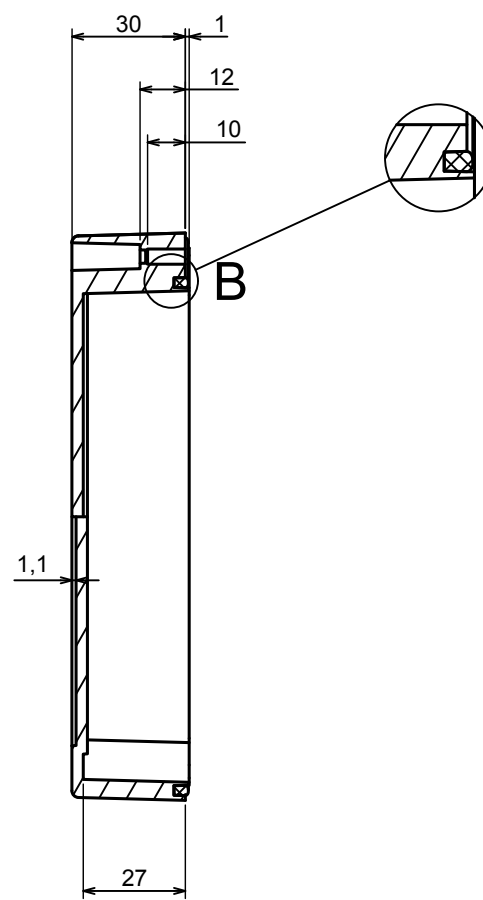

A |

All rights reserved, Copyright Kradex 2020		
Product model	Enclosure ZP150.100.75S TM - Assembly	
Format: A3	Material: PC, ABS	
Scale 1:2	Tolerance: +/- 0.5	

B (1:1)

A-A

C (1:1)

C

A |

All rights reserved, Copyright Kradox 2020

Product model: Enclosure ZP150.100.75S TM - Base ZP150.100.45 TM

Format: A3 Material: PC, ABS

Scale 1:2 Tolerance: +/- 0.5

A |

A |

A-A

B (1:1)

All rights reserved, Copyright Kradox 2020

Product model: Enclosure ZP150.100.75S TM - Cover ZP150.100.30S

Format: A3 Material: PC, ABS

Scale 1:2 Tolerance: +/- 0.5

X-ON Electronics

Largest Supplier of Electrical and Electronic Components

Click to view similar products for [Enclosures, Boxes & Cases](#) category: