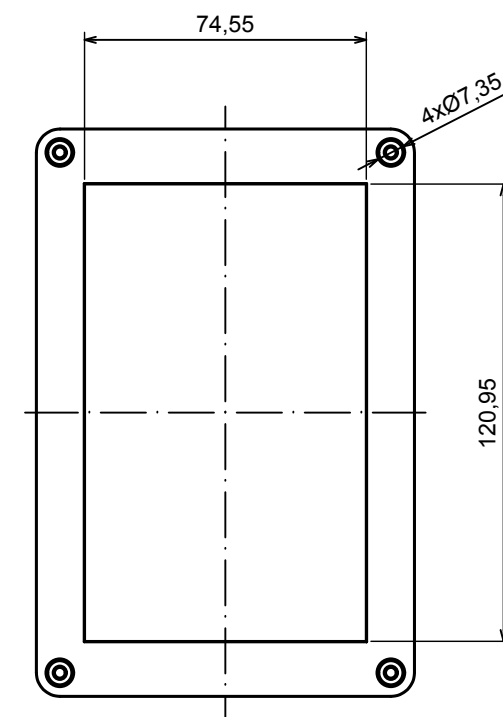

A |

All rights reserved, Copyright Kradex 2020		
Product model	Enclosure ZP150.100.75S TM - Assembly	
Format: A3	Material: PC, ABS	
Scale 1:2	Tolerance: +/- 0.5	

B (1:1)

A-A

C (1:1)

A |

All rights reserved, Copyright Kradox 2020

Product model: Enclosure ZP150.100.75S TM - Base ZP150.100.45 TM

Format: A3 Material: PC, ABS

Scale 1:2 Tolerance: +/- 0.5

A |

A |

A-A

B (1:1)

All rights reserved, Copyright Kradox 2020

Product model: Enclosure ZP150.100.75S TM - Cover ZP150.100.30S

Format: A3 Material: PC, ABS

Scale 1:2 Tolerance: +/- 0.5

X-ON Electronics

Largest Supplier of Electrical and Electronic Components

Click to view similar products for [Enclosures, Boxes & Cases](#) category: