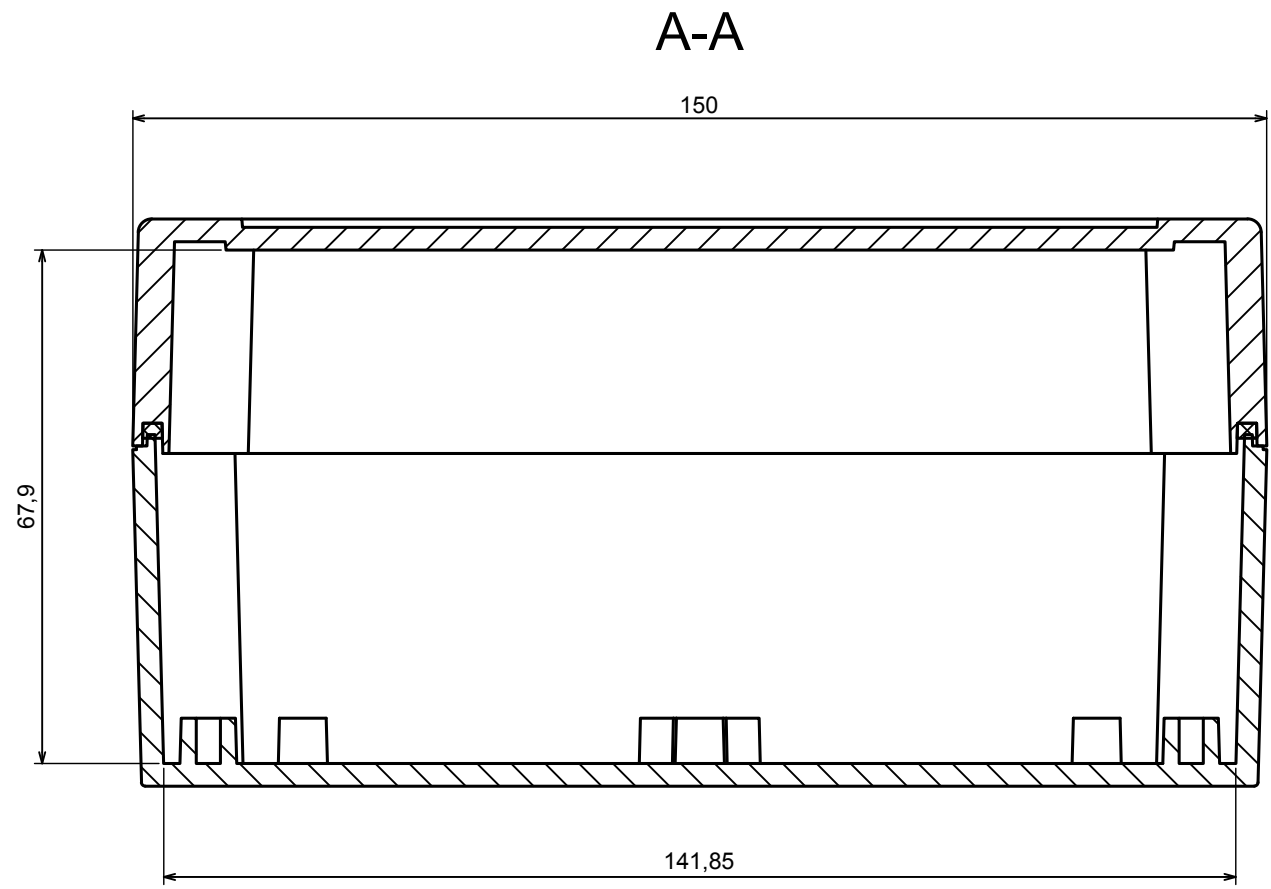

A |

All rights reserved, Copyright Kradex 2020		
Product model	Enclosure ZP150.100.75S TM - Assembly	
Format: A3	Material: PC, ABS	
Scale 1:2	Tolerance: +/- 0.5	

B (1:1)

A-A

C (1:1)

A |

All rights reserved, Copyright Kradox 2020

Product model: Enclosure ZP150.100.75S TM - Base ZP150.100.45 TM

Format: A3 Material: PC, ABS

Scale 1:2 Tolerance: +/- 0.5

A |

A |

A-A

B (1:1)

All rights reserved, Copyright Kradox 2020

Product model: Enclosure ZP150.100.75S TM - Cover ZP150.100.30S

Format: A3 Material: PC, ABS

Scale 1:2 Tolerance: +/- 0.5

X-ON Electronics

Largest Supplier of Electrical and Electronic Components

Click to view similar products for [Enclosures, Boxes & Cases](#) category: