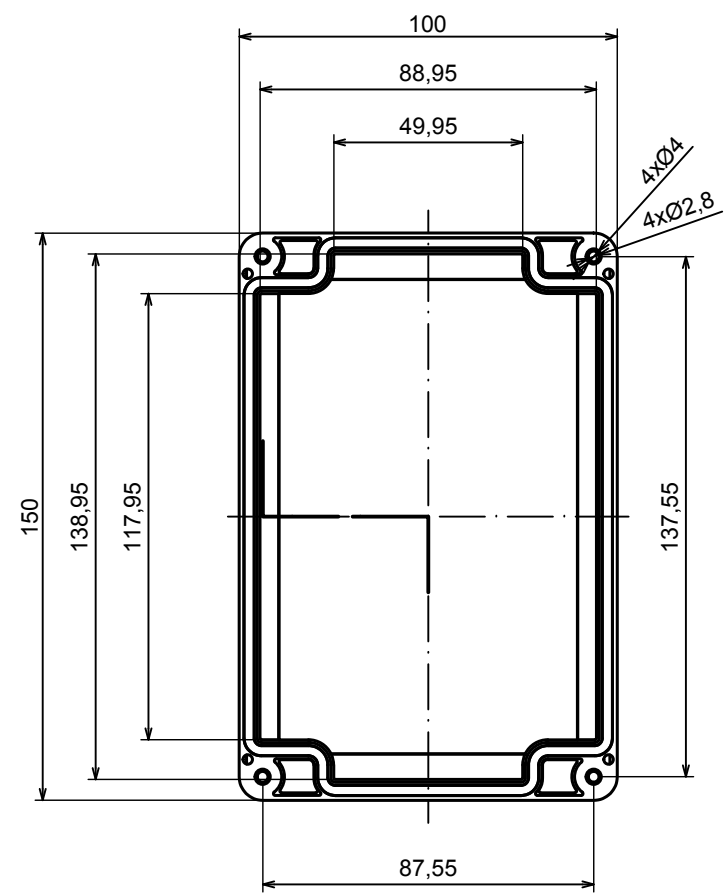

A |

All rights reserved, Copyright Kradex 2020		
Product model	Enclosure ZP150.100.75S TM - Assembly	
Format: A3	Material: PC, ABS	
Scale 1:2	Tolerance: +/- 0.5	

B (1:1)

A-A

C (1:1)

A |

All rights reserved, Copyright Kradox 2020

Product model: Enclosure ZP150.100.75S TM - Base ZP150.100.45 TM

Format: A3 Material: PC, ABS

Scale 1:2 Tolerance: +/- 0.5

A |

A |

A-A

B (1:1)

All rights reserved, Copyright Kradox 2020

Product model: Enclosure ZP150.100.75S TM - Cover ZP150.100.30S

Format: A3 Material: PC, ABS

Scale 1:2 Tolerance: +/- 0.5

X-ON Electronics

Largest Supplier of Electrical and Electronic Components

Click to view similar products for [Enclosures, Boxes & Cases](#) category: