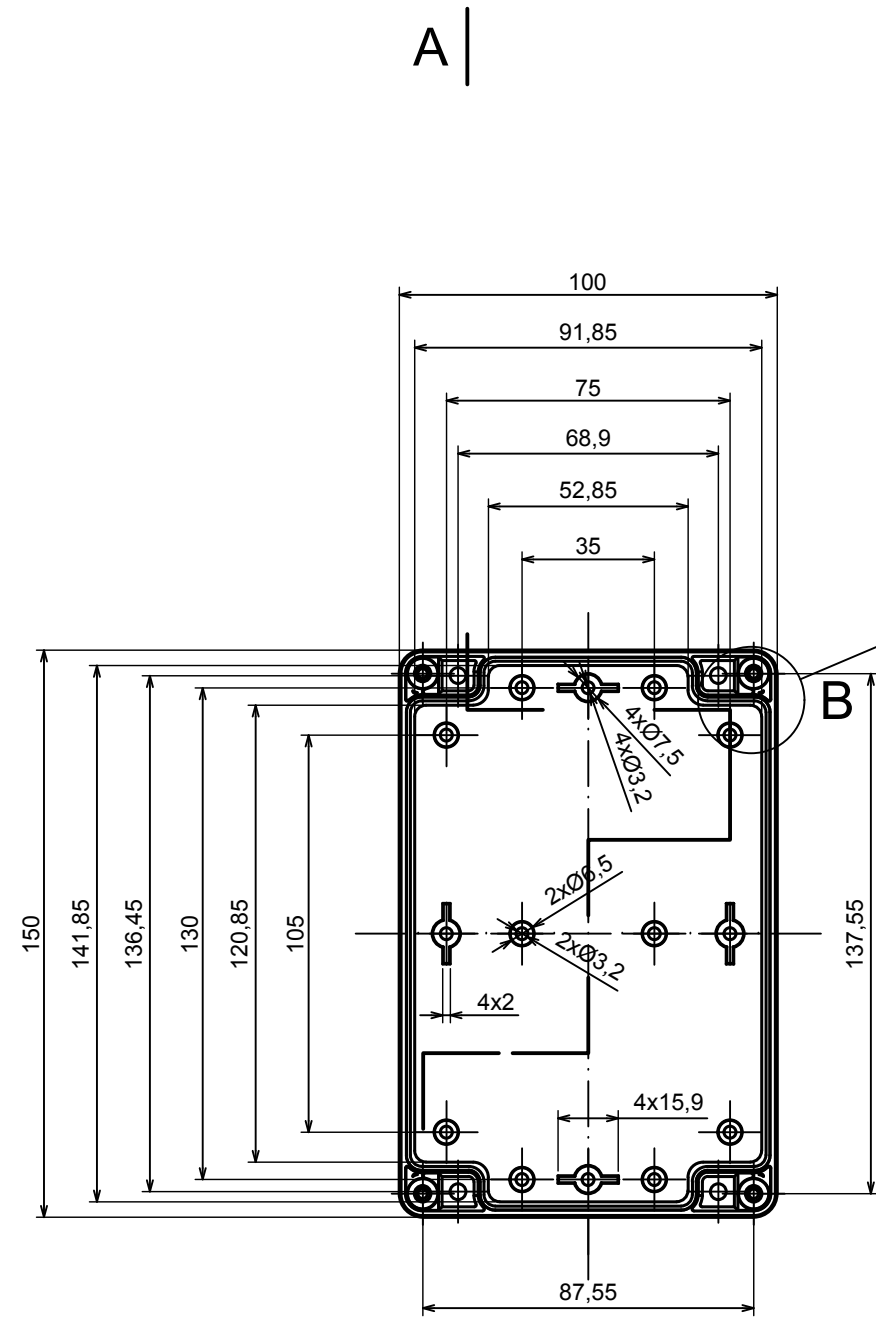

A |

All rights reserved, Copyright Kradex 2020		
Product model	Enclosure ZP150.100.75S TM - Assembly	
Format: A3	Material: PC, ABS	
Scale 1:2	Tolerance: +/- 0.5	

B (1:1)

A-A

C (1:1)

A |

All rights reserved, Copyright Kradox 2020

Product model: Enclosure ZP150.100.75S TM - Base ZP150.100.45 TM

Format: A3 Material: PC, ABS

Scale 1:2 Tolerance: +/- 0.5

A |

A |

A-A

B (1:1)

All rights reserved, Copyright Kradox 2020

Product model: Enclosure ZP150.100.75S TM - Cover ZP150.100.30S

Format: A3 Material: PC, ABS

Scale 1:2 Tolerance: +/- 0.5

X-ON Electronics

Largest Supplier of Electrical and Electronic Components

Click to view similar products for [Enclosures, Boxes & Cases](#) category: