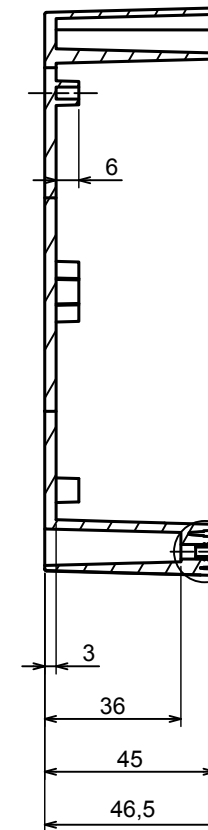

A |

All rights reserved, Copyright Kradex 2020		
Product model	Enclosure ZP150.100.75S TM - Assembly	
Format: A3	Material: PC, ABS	
Scale 1:2	Tolerance: +/- 0.5	

B (1:1)

A-A

C (1:1)

A |

All rights reserved, Copyright Kradox 2020

Product model: Enclosure ZP150.100.75S TM - Base ZP150.100.45 TM

Format: A3 Material: PC, ABS

Scale 1:2 Tolerance: +/- 0.5

A |

A |

A-A

B (1:1)

All rights reserved, Copyright Kradox 2020

Product model: Enclosure ZP150.100.75S TM - Cover ZP150.100.30S

Format: A3 Material: PC, ABS

Scale 1:2 Tolerance: +/- 0.5

X-ON Electronics

Largest Supplier of Electrical and Electronic Components

Click to view similar products for [Enclosures, Boxes & Cases](#) category: