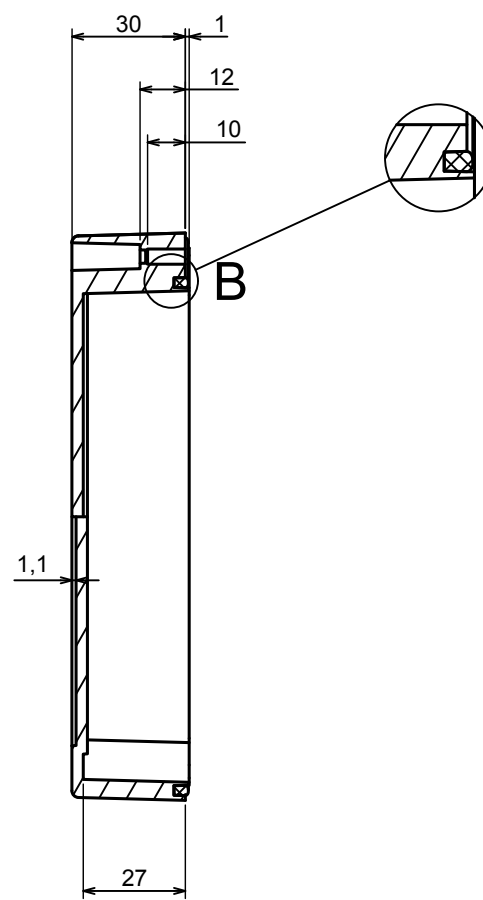

A |

All rights reserved, Copyright Kradex 2020		
Product model	Enclosure ZP150.100.75S TM - Assembly	
Format: A3	Material: PC, ABS	
Scale 1:2	Tolerance: +/- 0.5	

B (1:1)

A-A

C (1:1)

A |

All rights reserved, Copyright Kradox 2020

Product model: Enclosure ZP150.100.75S TM - Base ZP150.100.45 TM

Format: A3 Material: PC, ABS

Scale 1:2 Tolerance: +/- 0.5

A |

A |

A-A

B (1:1)

All rights reserved, Copyright Kradox 2020

Product model: Enclosure ZP150.100.75S TM - Cover ZP150.100.30S

Format: A3 Material: PC, ABS

Scale 1:2 Tolerance: +/- 0.5

X-ON Electronics

Largest Supplier of Electrical and Electronic Components

Click to view similar products for [Enclosures, Boxes & Cases](#) category: