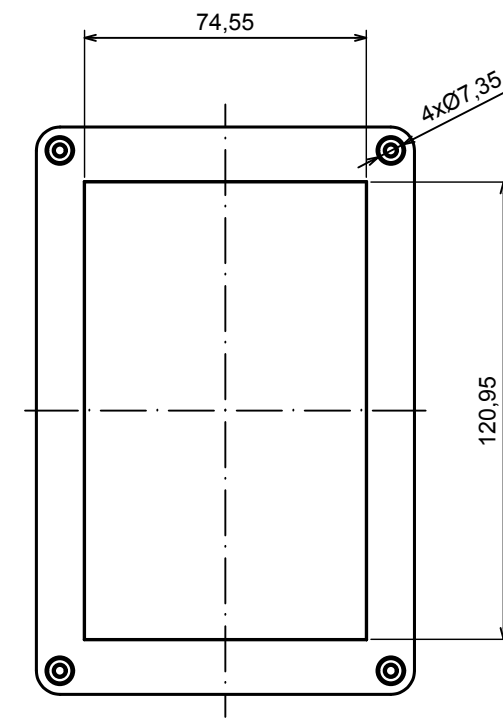

A |

All rights reserved, Copyright Kradex 2020		
Product model	Enclosure ZP150.100.75S TM - Assembly	
Format: A3	Material: PC, ABS	
Scale 1:2	Tolerance: +/- 0.5	

B (1:1)

A-A

C (1:1)

C

A |

All rights reserved, Copyright Kradox 2020

Product model: Enclosure ZP150.100.75S TM - Base ZP150.100.45 TM

Format: A3 Material: PC, ABS

Scale 1:2 Tolerance: +/- 0.5

A |

A |

A-A

B (1:1)

All rights reserved, Copyright Kradox 2020

Product model

Enclosure ZP150.100.75S TM - Cover ZP150.100.30S

Format: A3

Material: PC, ABS

Scale 1:2

Tolerance: +/- 0.5

X-ON Electronics

Largest Supplier of Electrical and Electronic Components