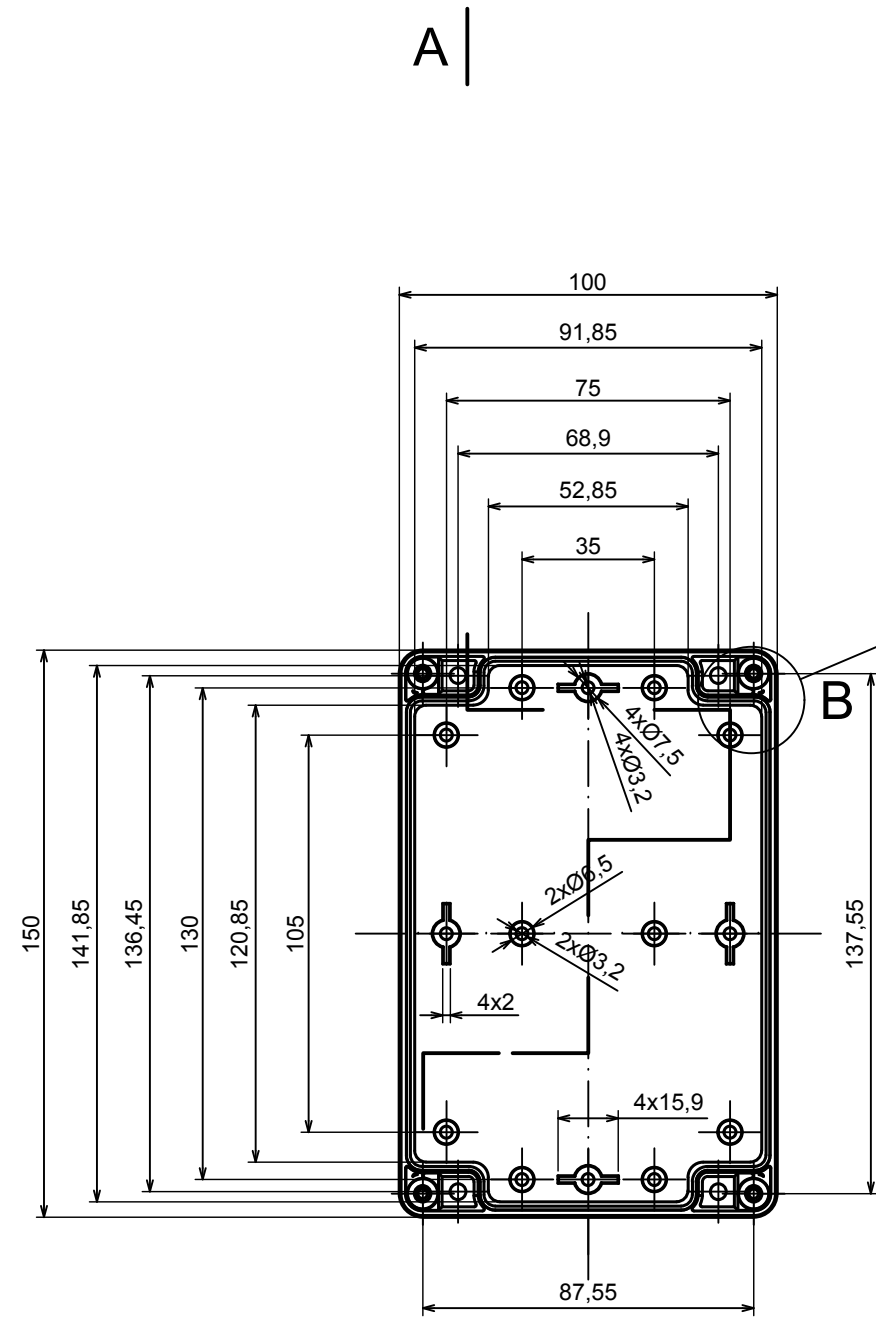

A |

All rights reserved, Copyright Kradex 2020		
Product model	Enclosure ZP150.100.75S TM - Assembly	
Format: A3	Material: PC, ABS	
Scale 1:2	Tolerance: +/- 0.5	

B (1:1)

A-A

C (1:1)

C

A |

All rights reserved, Copyright Kradox 2020

Product model: Enclosure ZP150.100.75S TM - Base ZP150.100.45 TM

Format: A3 Material: PC, ABS

Scale 1:2 Tolerance: +/- 0.5

A |

A |

A-A

B (1:1)

All rights reserved, Copyright Kradox 2020

Product model

Enclosure ZP150.100.75S TM - Cover ZP150.100.30S

Format: A3

Material: PC, ABS

Scale 1:2

Tolerance: +/- 0.5

X-ON Electronics

Largest Supplier of Electrical and Electronic Components