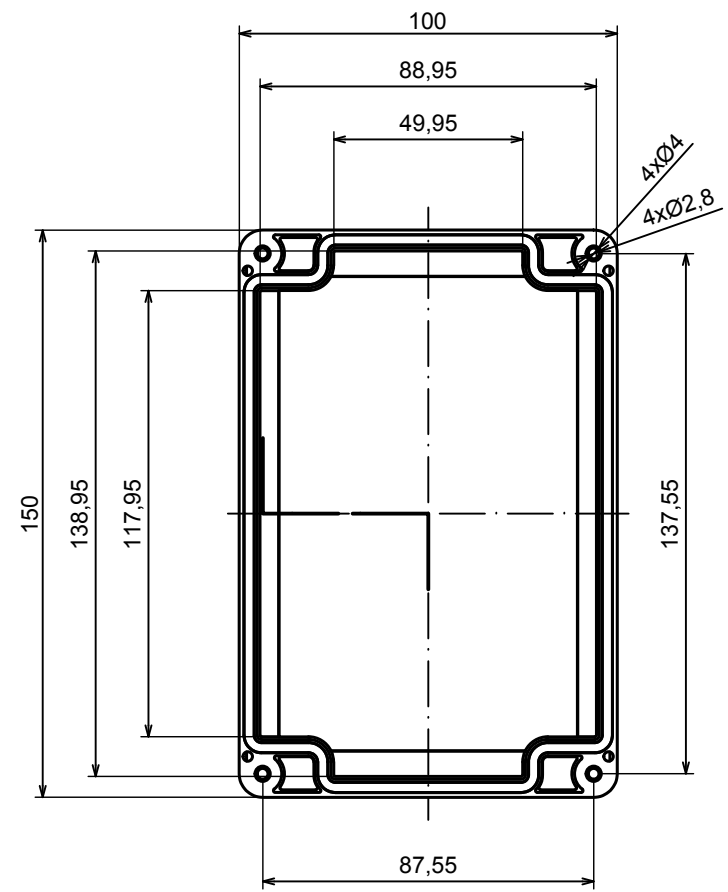

A |

All rights reserved, Copyright Kradex 2020		
Product model	Enclosure ZP150.100.75S TM - Assembly	
Format: A3	Material: PC, ABS	
Scale 1:2	Tolerance: +/- 0.5	

B (1:1)

A-A

C (1:1)

C

A |

All rights reserved, Copyright Kradox 2020

Product model: Enclosure ZP150.100.75S TM - Base ZP150.100.45 TM

Format: A3 Material: PC, ABS

Scale 1:2 Tolerance: +/- 0.5

A |

A |

A-A

B (1:1)

All rights reserved, Copyright Kradox 2020

Product model

Enclosure ZP150.100.75S TM - Cover ZP150.100.30S

Format: A3

Material: PC, ABS

Scale 1:2

Tolerance: +/- 0.5

X-ON Electronics

Largest Supplier of Electrical and Electronic Components