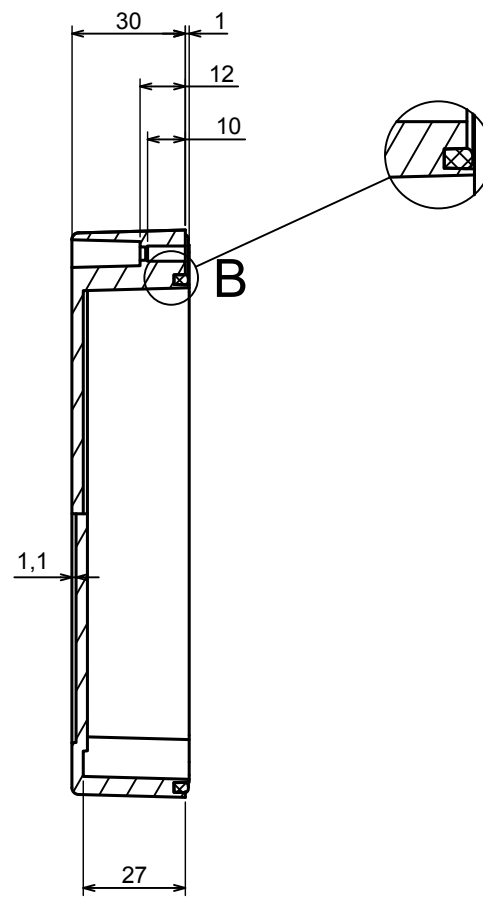

A |

All rights reserved, Copyright Kradex 2020		
Product model	Enclosure ZP150.100.75S TM - Assembly	
Format: A3	Material: PC, ABS	
Scale 1:2	Tolerance: +/- 0.5	

B (1:1)

A-A

C (1:1)

C

A |

All rights reserved, Copyright Kradox 2020

Product model: Enclosure ZP150.100.75S TM - Base ZP150.100.45 TM

Format: A3 Material: PC, ABS

Scale 1:2 Tolerance: +/- 0.5

A |

A |

A-A

B (1:1)

All rights reserved, Copyright Kradox 2020

Product model

Enclosure ZP150.100.75S TM - Cover ZP150.100.30S

Format: A3

Material: PC, ABS

Scale 1:2

Tolerance: +/- 0.5

X-ON Electronics

Largest Supplier of Electrical and Electronic Components