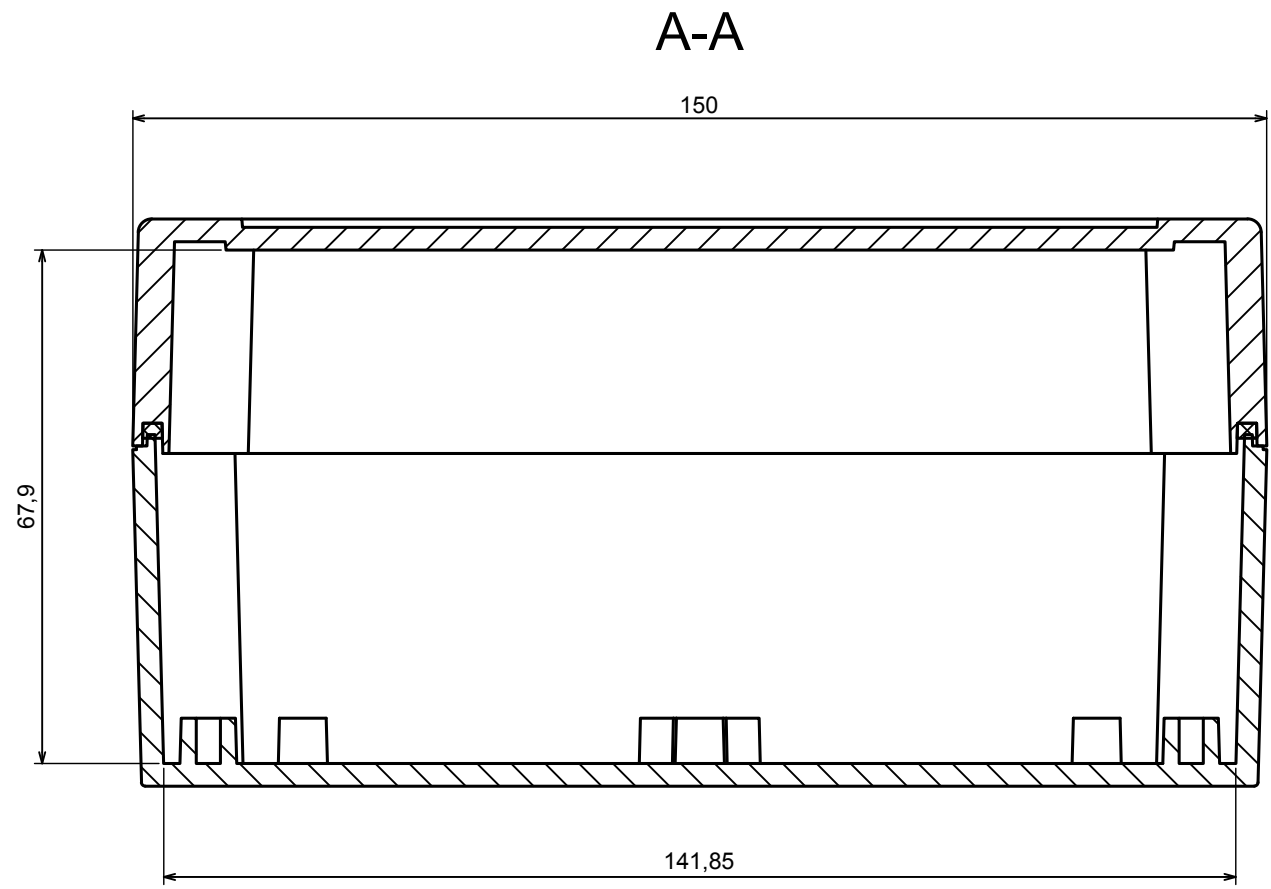

A |

All rights reserved, Copyright Kradex 2020		
Product model	Enclosure ZP150.100.75S TM - Assembly	
Format: A3	Material: PC, ABS	
Scale 1:2	Tolerance: +/- 0.5	

B (1:1)

A-A

C (1:1)

C

A |

All rights reserved, Copyright Kradox 2020

Product model: Enclosure ZP150.100.75S TM - Base ZP150.100.45 TM

Format: A3 Material: PC, ABS

Scale 1:2 Tolerance: +/- 0.5

A |

A |

A-A

B (1:1)

All rights reserved, Copyright Kradox 2020

Product model

Enclosure ZP150.100.75S TM - Cover ZP150.100.30S

Format: A3

Material: PC, ABS

Scale 1:2

Tolerance: +/- 0.5

X-ON Electronics

Largest Supplier of Electrical and Electronic Components