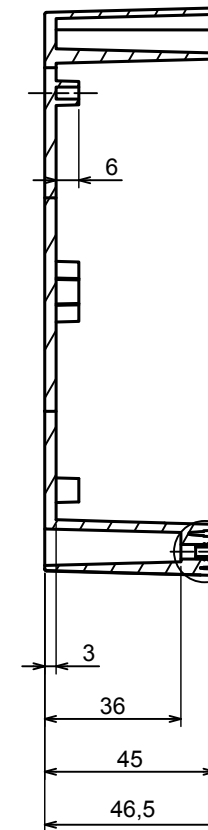

A |

All rights reserved, Copyright Kradex 2020		
Product model	Enclosure ZP150.100.75S TM - Assembly	
Format: A3	Material: PC, ABS	
Scale 1:2	Tolerance: +/- 0.5	

B (1:1)

A-A

C (1:1)

C

A |

All rights reserved, Copyright Kradox 2020

Product model: Enclosure ZP150.100.75S TM - Base ZP150.100.45 TM

Format: A3 Material: PC, ABS

Scale 1:2 Tolerance: +/- 0.5

A |

A |

A-A

B (1:1)

All rights reserved, Copyright Kradox 2020

Product model

Enclosure ZP150.100.75S TM - Cover ZP150.100.30S

Format: A3

Material: PC, ABS

Scale 1:2

Tolerance: +/- 0.5

X-ON Electronics

Largest Supplier of Electrical and Electronic Components