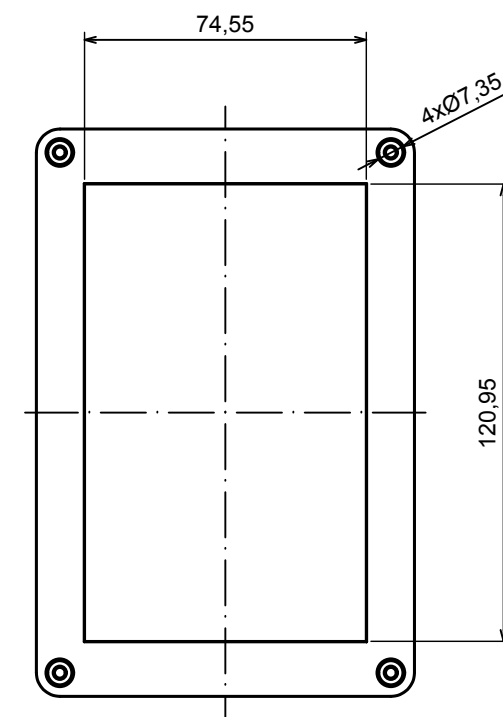

A |

All rights reserved, Copyright Kradex 2020		
Product model	Enclosure ZP150.100.75S TM - Assembly	
Format: A3	Material: PC, ABS	
Scale 1:2	Tolerance: +/- 0.5	

B (1:1)

A-A

C (1:1)

A |

All rights reserved, Copyright Kradox 2020

Product model: Enclosure ZP150.100.75S TM - Base ZP150.100.45 TM

Format: A3 Material: PC, ABS

Scale 1:2 Tolerance: +/- 0.5

A |

A |

A-A

B (1:1)

All rights reserved, Copyright Kradox 2020

Product model: Enclosure ZP150.100.75S TM - Cover ZP150.100.30S

Format: A3      Material: PC, ABS

Scale 1:2      Tolerance: +/- 0.5