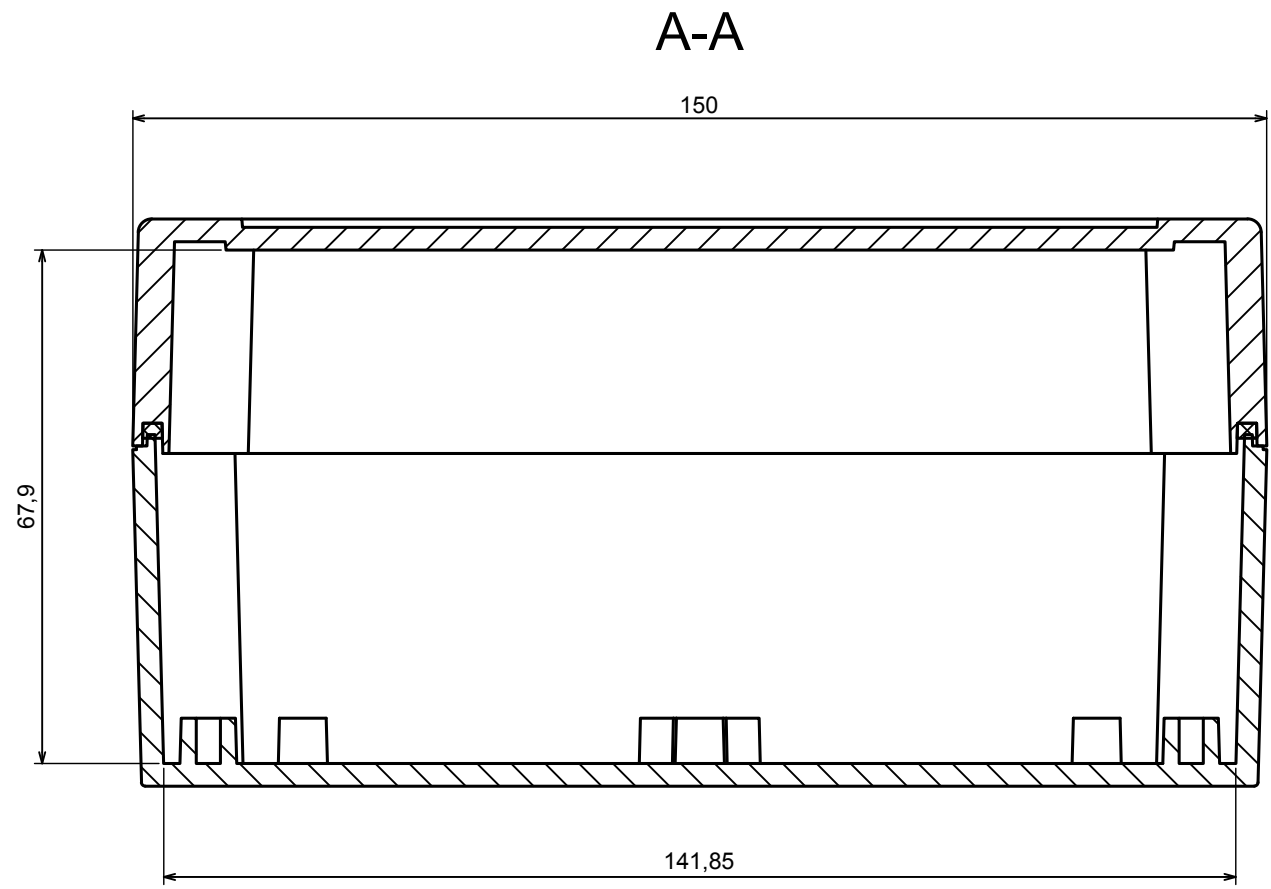

A |

All rights reserved, Copyright Kradex 2020		
Product model	Enclosure ZP150.100.75S TM - Assembly	
Format: A3	Material: PC, ABS	
Scale 1:2	Tolerance: +/- 0.5	

B (1:1)

A-A

C (1:1)

A |

All rights reserved, Copyright Kradox 2020

Product model: Enclosure ZP150.100.75S TM - Base ZP150.100.45 TM

Format: A3 Material: PC, ABS

Scale 1:2 Tolerance: +/- 0.5

A |

A |

A-A

B (1:1)

All rights reserved, Copyright Kradox 2020

Product model: Enclosure ZP150.100.75S TM - Cover ZP150.100.30S

Format: A3      Material: PC, ABS

Scale 1:2      Tolerance: +/- 0.5