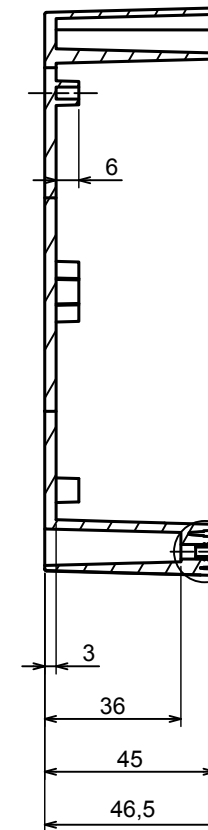

A |

All rights reserved, Copyright Kradex 2020		
Product model	Enclosure ZP150.100.75S TM - Assembly	
Format: A3	Material: PC, ABS	
Scale 1:2	Tolerance: +/- 0.5	

B (1:1)

A-A

C (1:1)

A |

All rights reserved, Copyright Kradox 2020

Product model: Enclosure ZP150.100.75S TM - Base ZP150.100.45 TM

Format: A3 Material: PC, ABS

Scale 1:2 Tolerance: +/- 0.5

A |

A |

A-A

B (1:1)

All rights reserved, Copyright Kradox 2020

Product model: Enclosure ZP150.100.75S TM - Cover ZP150.100.30S

Format: A3      Material: PC, ABS

Scale 1:2      Tolerance: +/- 0.5