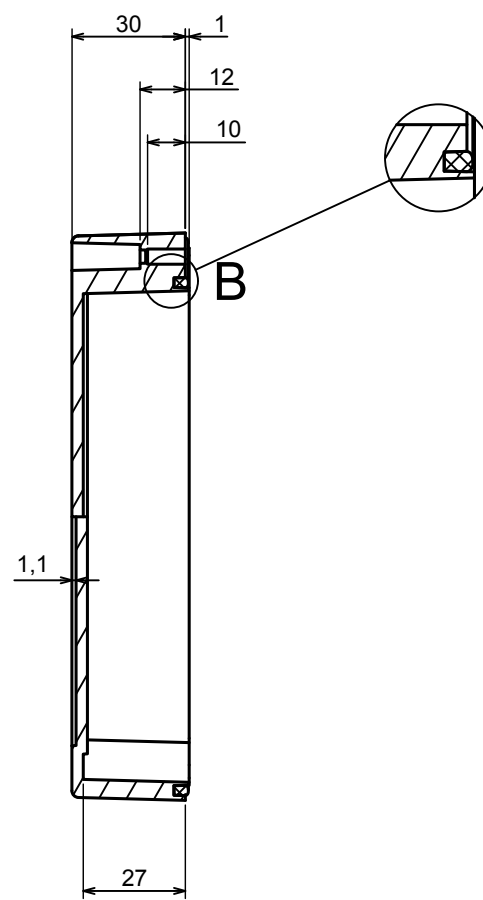

A |

All rights reserved, Copyright Kradex 2020		
Product model	Enclosure ZP150.100.75S TM - Assembly	
Format: A3	Material: PC, ABS	
Scale 1:2	Tolerance: +/- 0.5	

B (1:1)

A-A

C (1:1)

A |

All rights reserved, Copyright Kradox 2020

Product model: Enclosure ZP150.100.75S TM - Base ZP150.100.45 TM

Format: A3 Material: PC, ABS

Scale 1:2 Tolerance: +/- 0.5

A |

A |

A-A

B (1:1)

All rights reserved, Copyright Kradox 2020

Product model: Enclosure ZP150.100.75S TM - Cover ZP150.100.30S

Format: A3      Material: PC, ABS

Scale 1:2      Tolerance: +/- 0.5