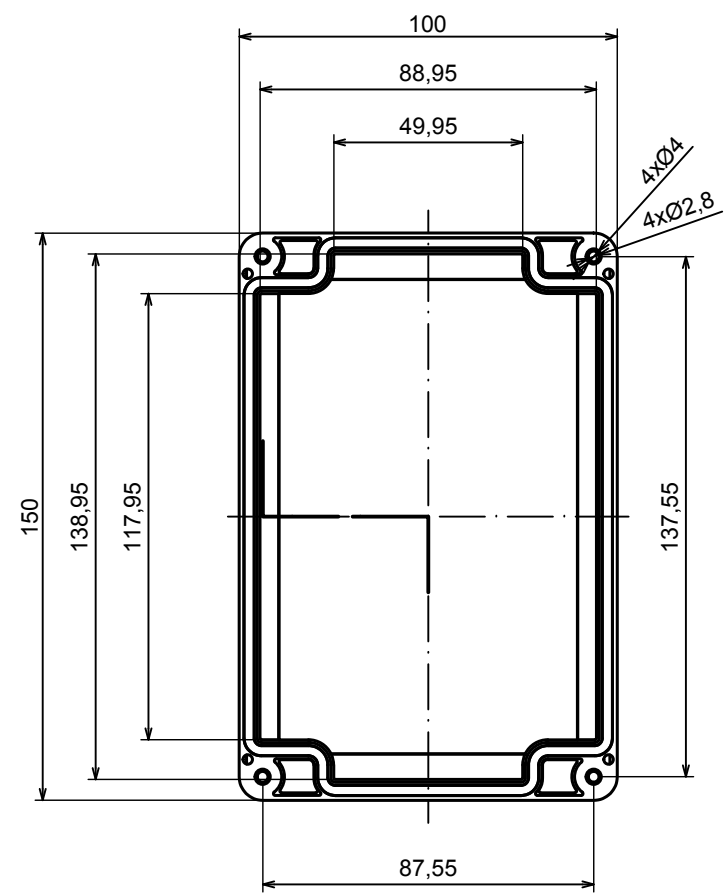

A |

All rights reserved, Copyright Kradex 2020		
Product model	Enclosure ZP150.100.75S TM - Assembly	
Format: A3	Material: PC, ABS	
Scale 1:2	Tolerance: +/- 0.5	

B (1:1)

A-A

C (1:1)

A |

All rights reserved, Copyright Kradox 2020

Product model: Enclosure ZP150.100.75S TM - Base ZP150.100.45 TM

Format: A3 Material: PC, ABS

Scale 1:2 Tolerance: +/- 0.5

A |

A |

A-A

B (1:1)

All rights reserved, Copyright Kradox 2020

Product model: Enclosure ZP150.100.75S TM - Cover ZP150.100.30S

Format: A3      Material: PC, ABS

Scale 1:2      Tolerance: +/- 0.5