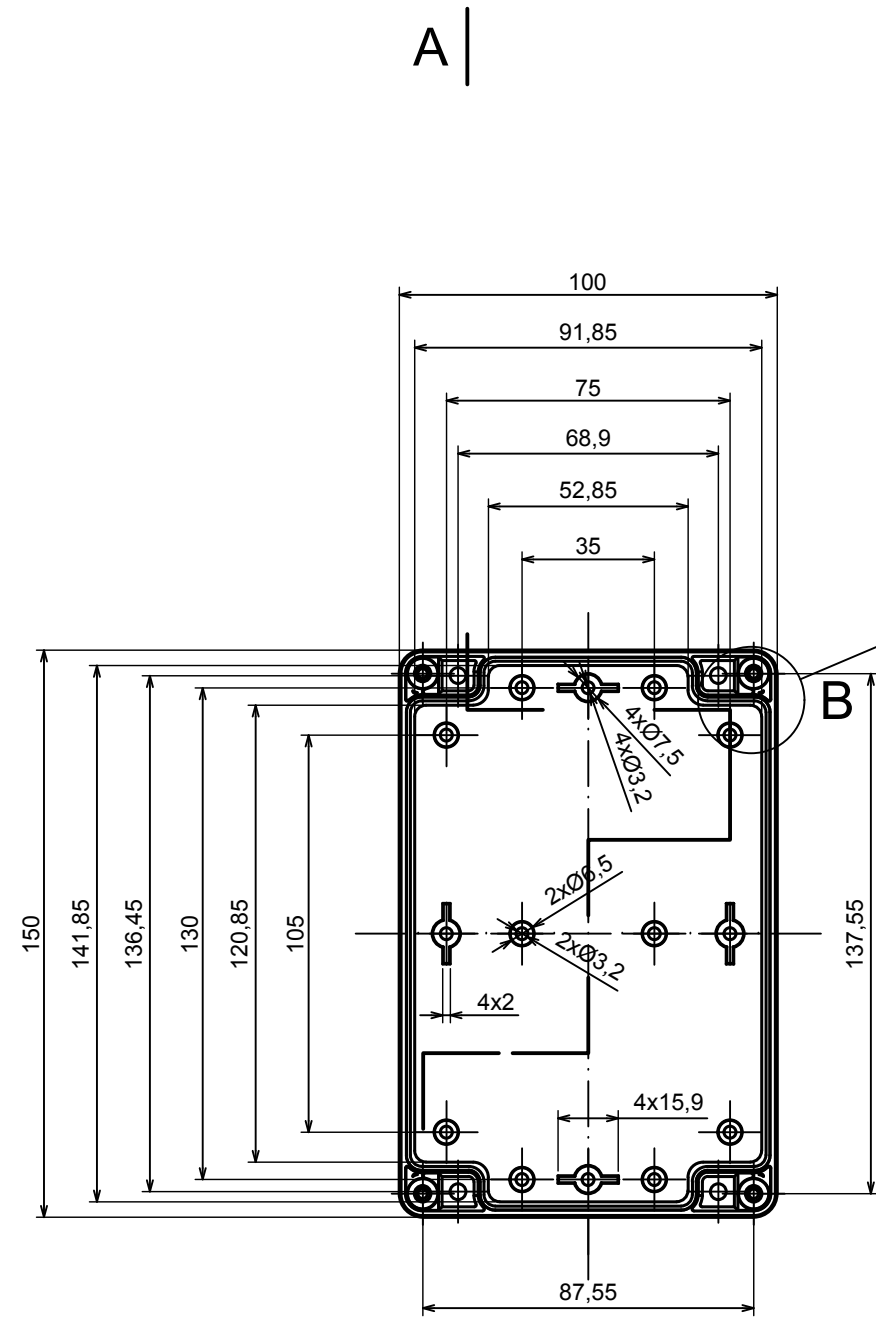

A |

All rights reserved, Copyright Kradex 2020		
Product model	Enclosure ZP150.100.75S TM - Assembly	
Format: A3	Material: PC, ABS	
Scale 1:2	Tolerance: +/- 0.5	

B (1:1)

A-A

C (1:1)

A |

All rights reserved, Copyright Kradox 2020

Product model: Enclosure ZP150.100.75S TM - Base ZP150.100.45 TM

Format: A3 Material: PC, ABS

Scale 1:2 Tolerance: +/- 0.5

A |

A |

A-A

B (1:1)

All rights reserved, Copyright Kradox 2020

Product model: Enclosure ZP150.100.75S TM - Cover ZP150.100.30S

Format: A3      Material: PC, ABS

Scale 1:2      Tolerance: +/- 0.5