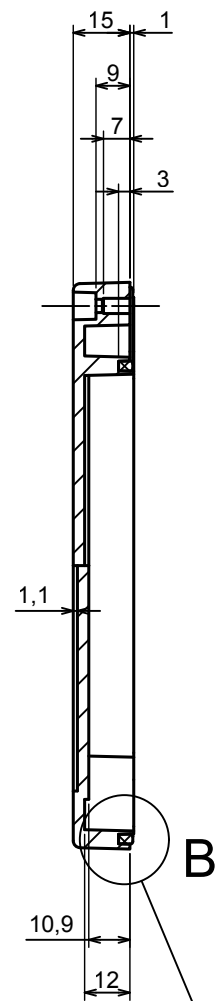

All rights reserved, Copyright Kradex 2018

Product model Enclosure ZP150.150.60SJ TM2 - Assembly

Format: A3 Material: PC, ABS

Scale 1:2 Tolerance: +/- 0.6

All rights reserved, Copyright Kradox 2018	
Product model	Enclosure ZP150.150.60SJ TM2 - Base ZP150.150.45J TM2
Format: A3	Material: PC, ABS
Scale 1:2	Tolerance: +/- 0.6

A

A-A

B

B (2:1)

All rights reserved, Copyright Kradox 2018

Product model: Enclosure ZP150.150.60SJ TM2 - Cover ZP150.150.15SJ

Format: A3 Material: PC, ABS

Scale 1:2 Tolerance: +/- 0.6