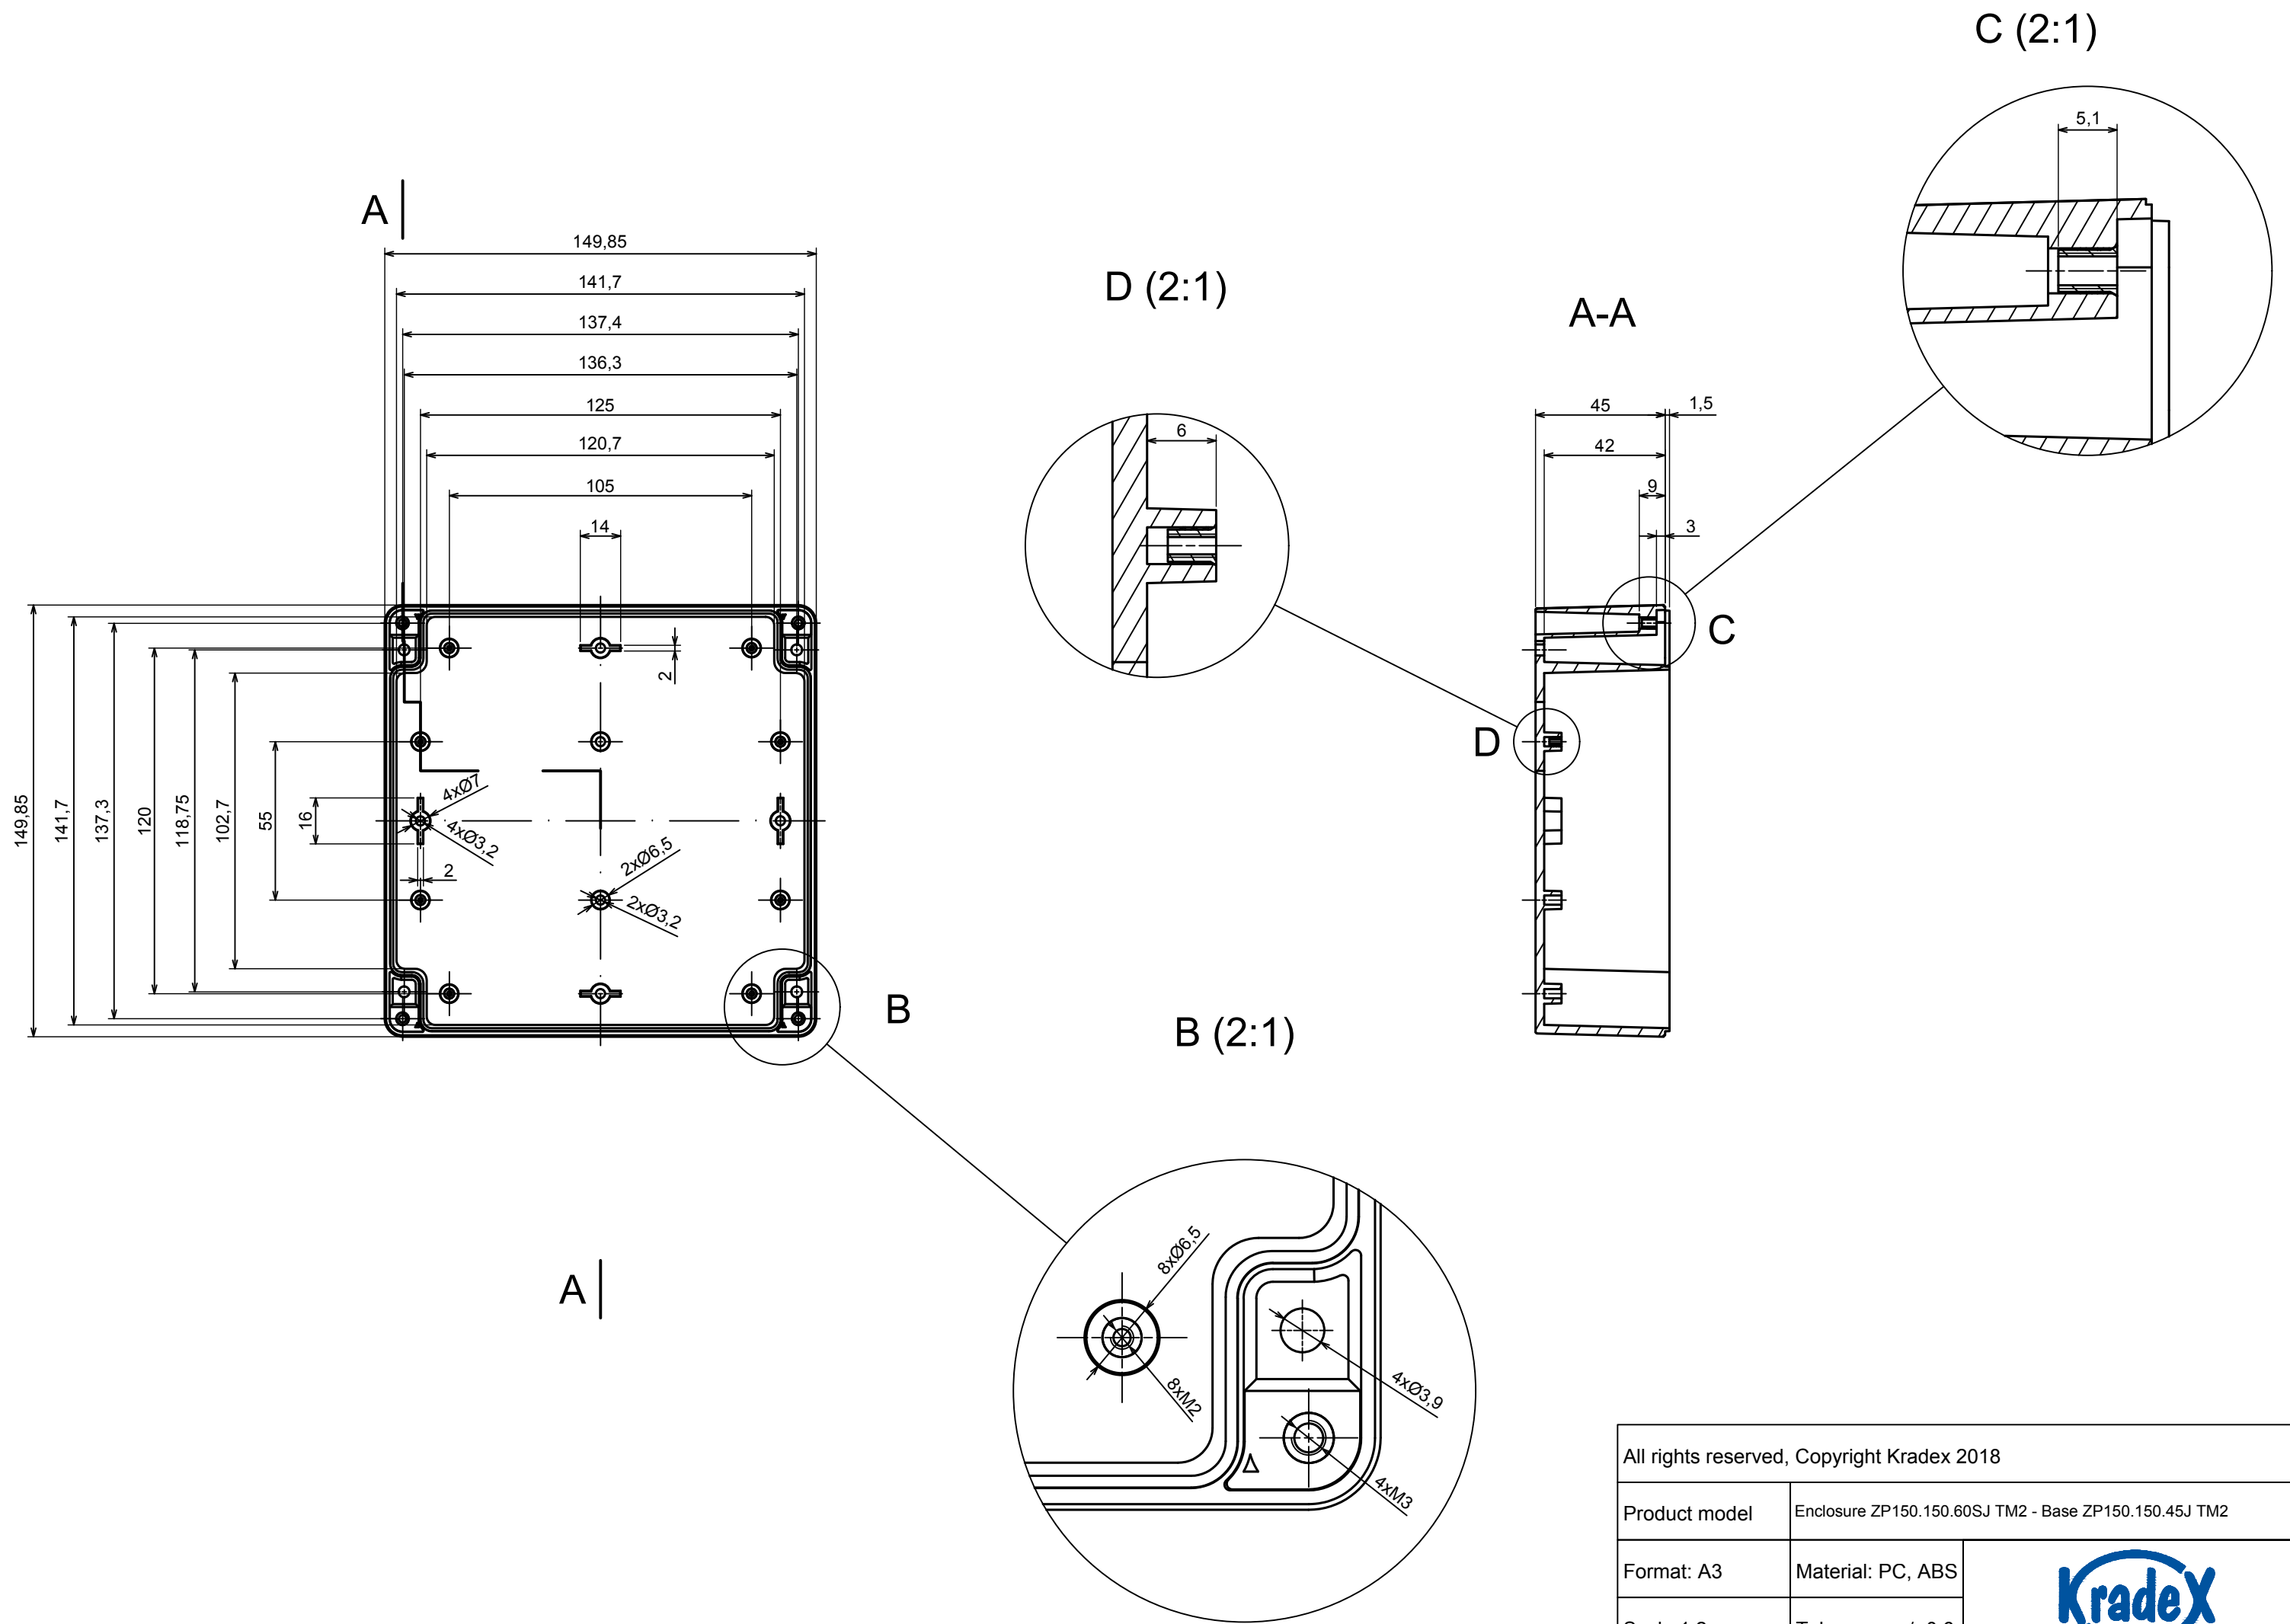

All rights reserved, Copyright Kradex 2018

Product model Enclosure ZP150.150.60SJ TM2 - Assembly

Format: A3 Material: PC, ABS

Scale 1:2 Tolerance: +/- 0.6

All rights reserved, Copyright Kradox 2018	
Product model	Enclosure ZP150.150.60SJ TM2 - Base ZP150.150.45J TM2
Format: A3	Material: PC, ABS
Scale 1:2	Tolerance: +/- 0.6

A

A-A

B

B (2:1)

All rights reserved, Copyright Kradox 2018

Product model: Enclosure ZP150.150.60SJ TM2 - Cover ZP150.150.15SJ

Format: A3 Material: PC, ABS

Scale 1:2 Tolerance: +/- 0.6