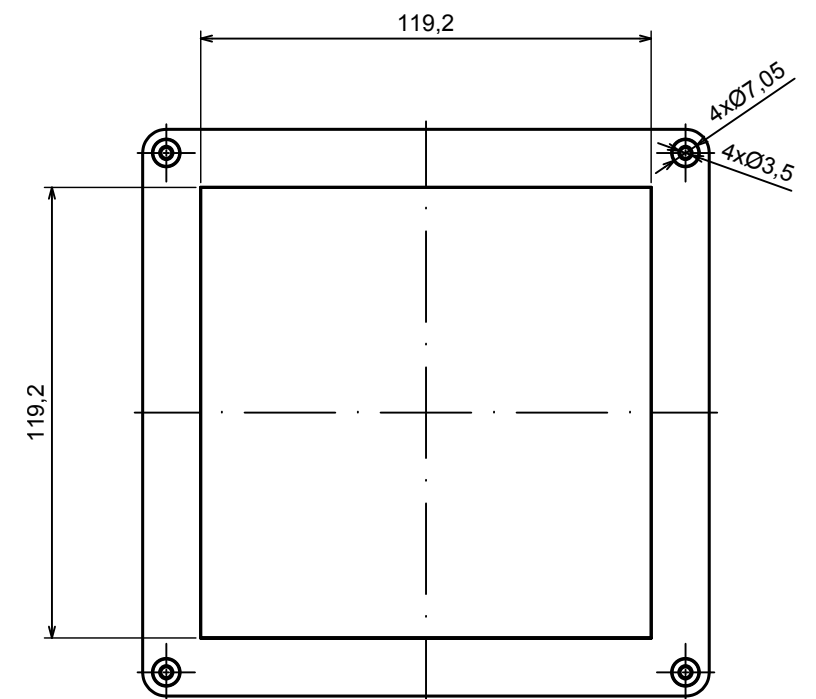

All rights reserved, Copyright Kradex 2018

Product model Enclosure ZP150.150.60SJ TM2 - Assembly

Format: A3 Material: PC, ABS

Scale 1:2 Tolerance: +/- 0.6

All rights reserved, Copyright Kradox 2018	
Product model	Enclosure ZP150.150.60SJ TM2 - Base ZP150.150.45J TM2
Format: A3	Material: PC, ABS
Scale 1:2	Tolerance: +/- 0.6

A

A-A

B

B (2:1)

All rights reserved, Copyright Kradox 2018

Product model: Enclosure ZP150.150.60SJ TM2 - Cover ZP150.150.15SJ

Format: A3 Material: PC, ABS

Scale 1:2 Tolerance: +/- 0.6