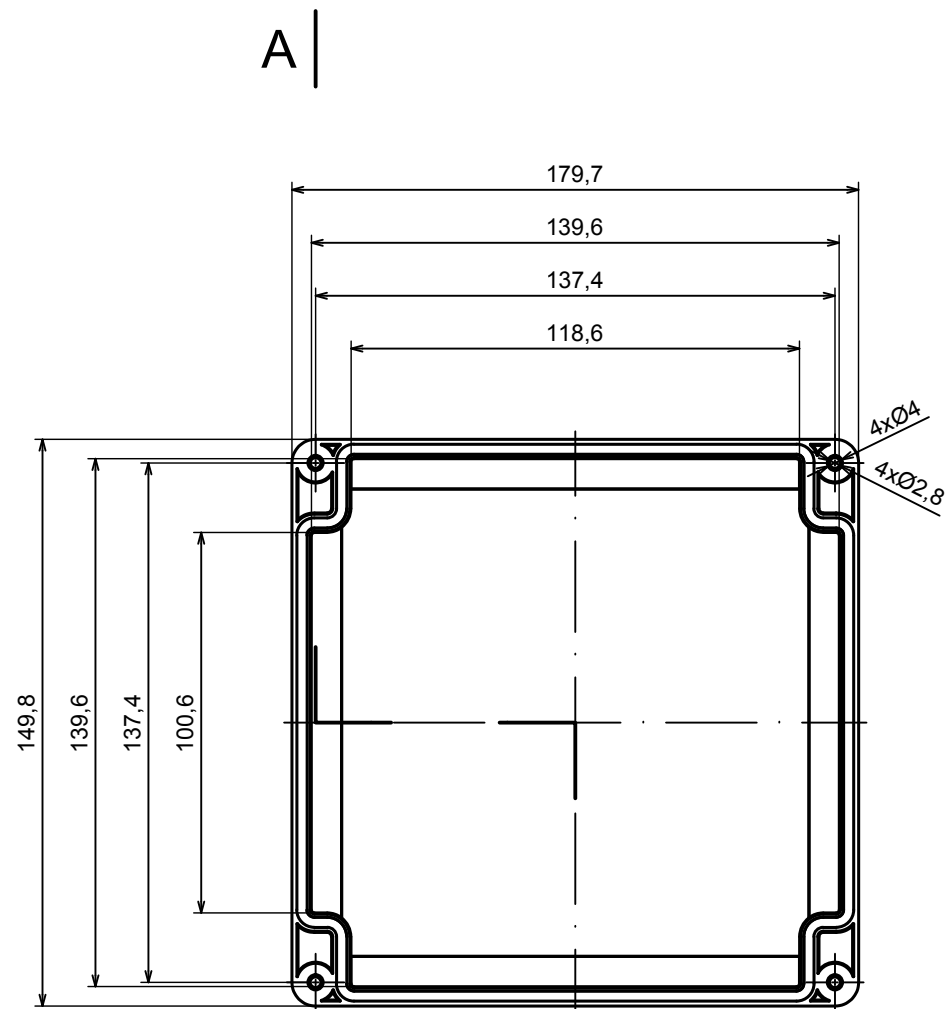

All rights reserved, Copyright Kradex 2018

Product model Enclosure ZP150.150.60SJ TM2 - Assembly

Format: A3 Material: PC, ABS

Scale 1:2 Tolerance: +/- 0.6

All rights reserved, Copyright Kradox 2018	
Product model	Enclosure ZP150.150.60SJ TM2 - Base ZP150.150.45J TM2
Format: A3	Material: PC, ABS
Scale 1:2	Tolerance: +/- 0.6

A

A-A

B

B (2:1)

All rights reserved, Copyright Kradox 2018

Product model: Enclosure ZP150.150.60SJ TM2 - Cover ZP150.150.15SJ

Format: A3 Material: PC, ABS

Scale 1:2 Tolerance: +/- 0.6