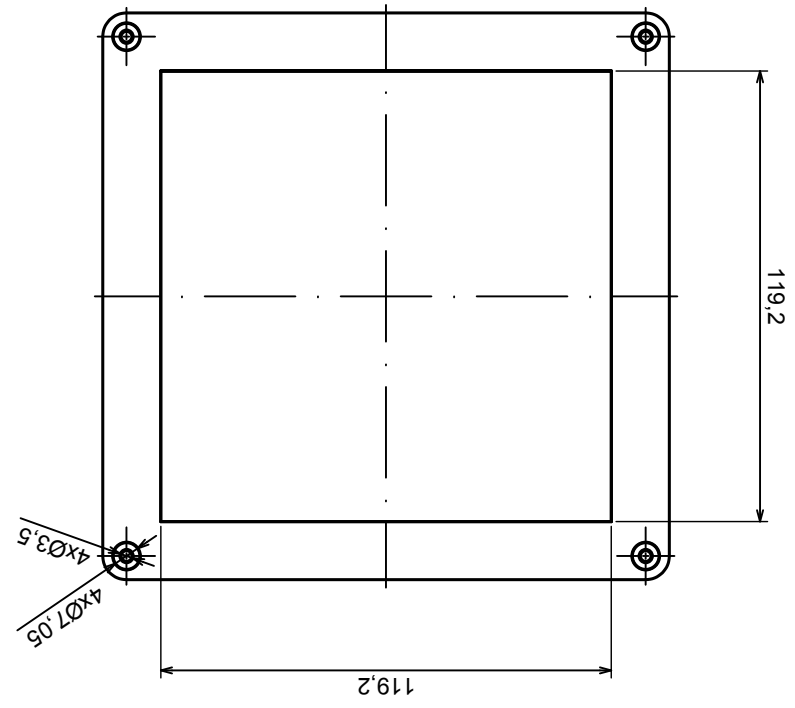

Tolerance: +/- 0.6

Material: PC, ABS

Scale 1:2

Format: A3

Product model
Enclosure ZP150.150.60SJ TM2 - Cover ZP150.150.15SJ

All rights reserved, Copyright Kradex 2018

B (2:1)

A-A

A

A