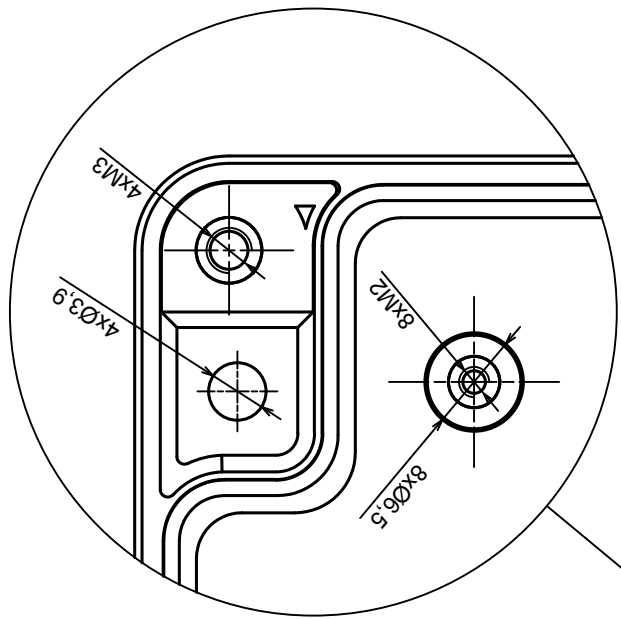

Tolerance: +/- 0.6

Scale 1:2

Material: PC, ABS

Format: A3

Product model  
Enclosure ZP150.150.60SJ TM2 - Assembly

All rights reserved, Copyright Kradex 2018

Tolerance: +/- 0,6

Material: PC, ABS

Scale 1:2

Format: A3

Product model  
Enclosure ZP150.150.60SJ TM2 - Base ZP150.150.45J TM2

All rights reserved, Copyright Kradex 2018

C (2:1)

A-A

D (2:1)

B (2:1)

A

B

A

Tolerance: +/- 0.6

Material: PC, ABS

Scale 1:2

Format: A3

Product model  
Enclosure ZP150.150.60SJ TM2 - Cover ZP150.150.15SJ