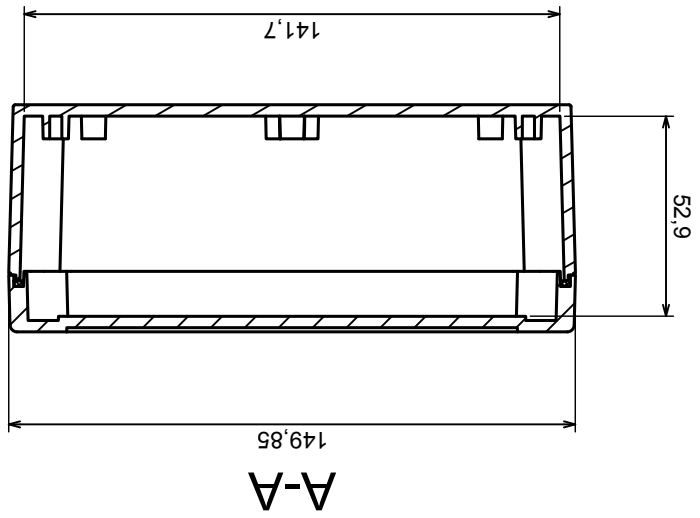

Tolerance: +/- 0.6

Scale 1:2

Material: PC, ABS

Format: A3

Product model  
Enclosure ZP150.150.60SJ TM2 - Assembly

All rights reserved, Copyright Kradex 2018

Tolerance: +/- 0,6

Material: PC, ABS

Scale 1:2

Format: A3

Product model  
Enclosure ZP150.150.60SJ TM2 - Base ZP150.150.45J TM2

All rights reserved, Copyright Kradex 2018

C (2:1)

A-A

D (2:1)

B (2:1)