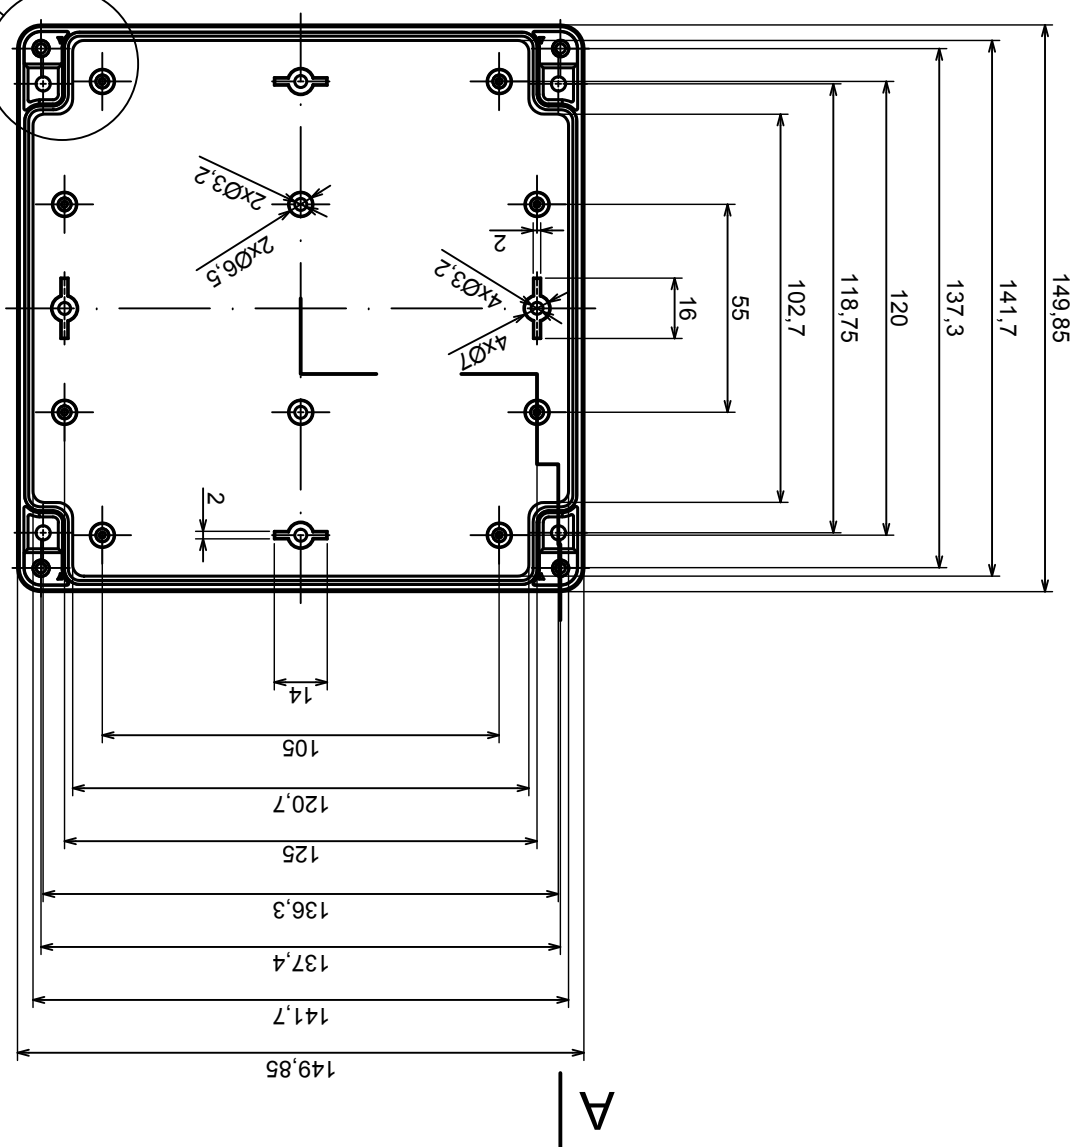

Tolerance: +/- 0.6

Scale 1:2

Material: PC, ABS

Format: A3

Product model  
Enclosure ZP150.150.60SJ TM2 - Assembly

All rights reserved, Copyright Kradex 2018

Tolerance: +/- 0,6

Material: PC, ABS

Scale 1:2

Format: A3

Product model  
Enclosure ZP150.150.60SJ TM2 - Base ZP150.150.45J TM2

All rights reserved, Copyright Kradex 2018

C (2:1)

A-A

D (2:1)

B (2:1)

A

B

A

Tolerance: +/- 0.6

Material: PC, ABS

Scale 1:2

Format: A3

Product model  
Enclosure ZP150.150.60SJ TM2 - Cover ZP150.150.15SJ