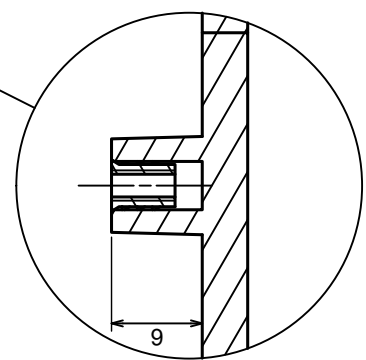

Tolerance: +/- 0.6

Scale 1:2

Material: PC, ABS

Format: A3

Product model  
Enclosure ZP150.150.60SJ TM2 - Assembly

All rights reserved, Copyright Kradex 2018

Tolerance: +/- 0,6

Material: PC, ABS

Scale 1:2

Format: A3

Product model  
Enclosure ZP150.150.60SJ TM2 - Base ZP150.150.45J TM2

All rights reserved, Copyright Kradex 2018

C (2:1)

A-A

D (2:1)

B (2:1)