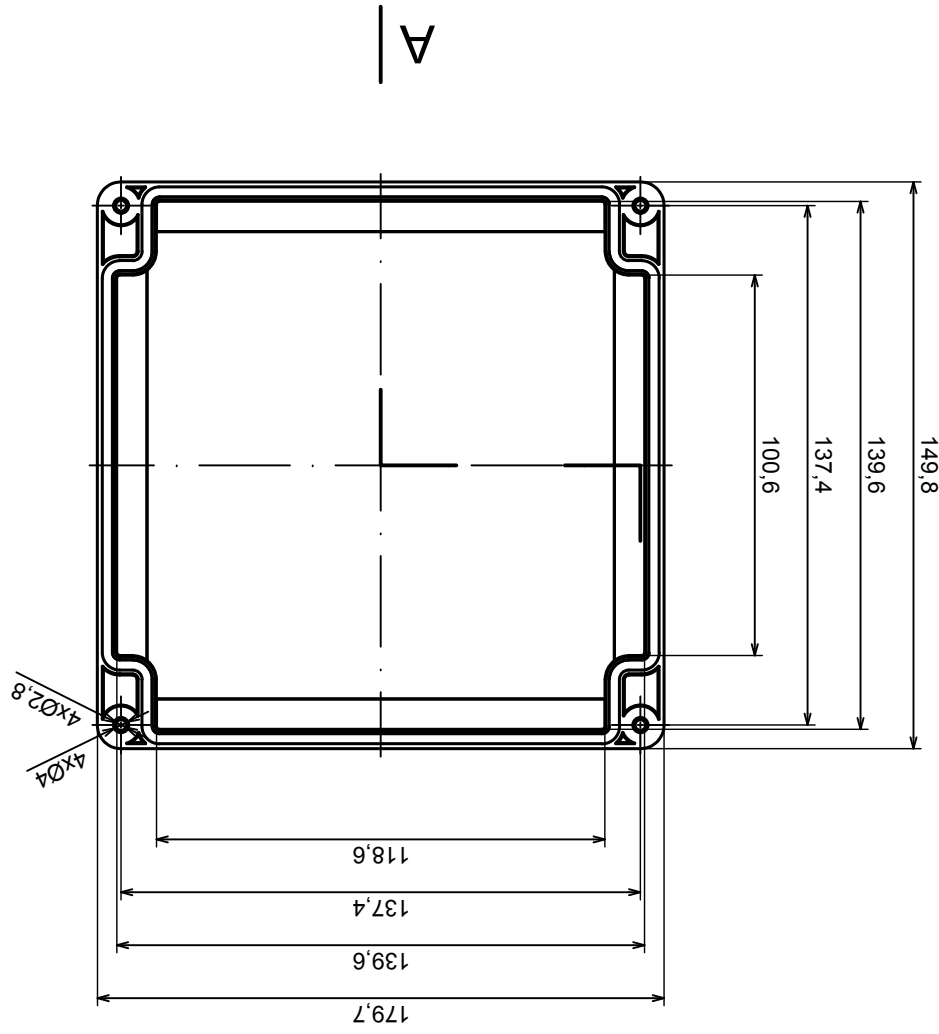

Tolerance: +/- 0.6

Material: PC, ABS

Scale 1:2

Format: A3

Product model
Enclosure ZP150.150.60SJ TM2 - Cover ZP150.150.15SJ

All rights reserved, Copyright Kradex 2018

B (2:1)

A-A

A

A