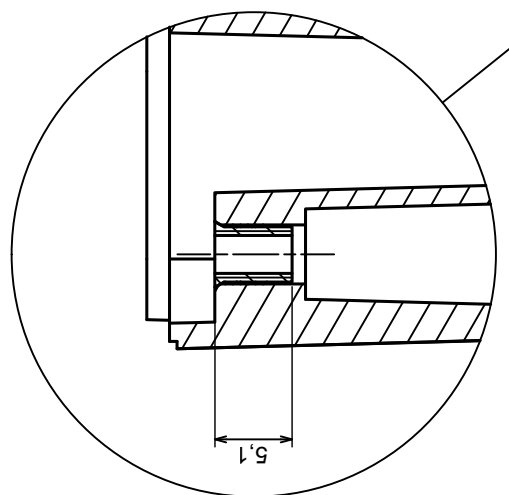

Tolerance: +/- 0.6

Scale 1:2

Material: PC, ABS

Format: A3

Product model  
Enclosure ZP150.150.60SJ TM2 - Assembly

All rights reserved, Copyright Kradex 2018

Tolerance: +/- 0,6

Material: PC, ABS

Scale 1:2

Format: A3

Product model  
Enclosure ZP150.150.60SJ TM2 - Base ZP150.150.45J TM2

All rights reserved, Copyright Kradex 2018

C (2:1)

A-A

D (2:1)

B (2:1)

A

B

A

Tolerance: +/- 0.6

Material: PC, ABS

Scale 1:2

Format: A3

Product model  
Enclosure ZP150.150.60SJ TM2 - Cover ZP150.150.15SJ