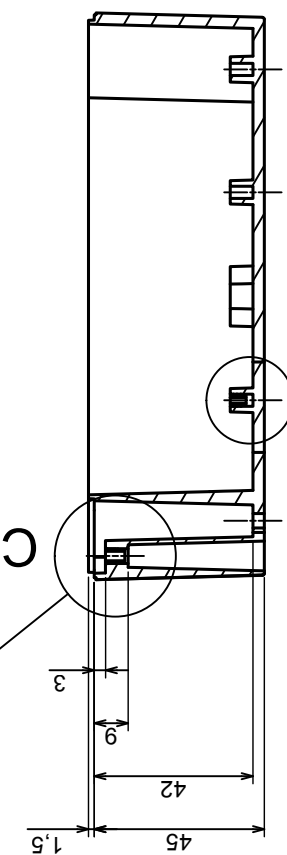

Tolerance: +/- 0.6

Scale 1:2

Material: PC, ABS

Format: A3

Product model  
Enclosure ZP150.150.60SJ TM2 - Assembly

All rights reserved, Copyright Kradex 2018

Tolerance: +/- 0,6

Material: PC, ABS

Scale 1:2

Format: A3

Product model  
Enclosure ZP150.150.60SJ TM2 - Base ZP150.150.45J TM2

All rights reserved, Copyright Kradex 2018

C (2:1)

A-A

D (2:1)

B (2:1)

A

B

A

Tolerance: +/- 0.6

Material: PC, ABS

Scale 1:2

Format: A3

Product model  
Enclosure ZP150.150.60SJ TM2 - Cover ZP150.150.15SJ