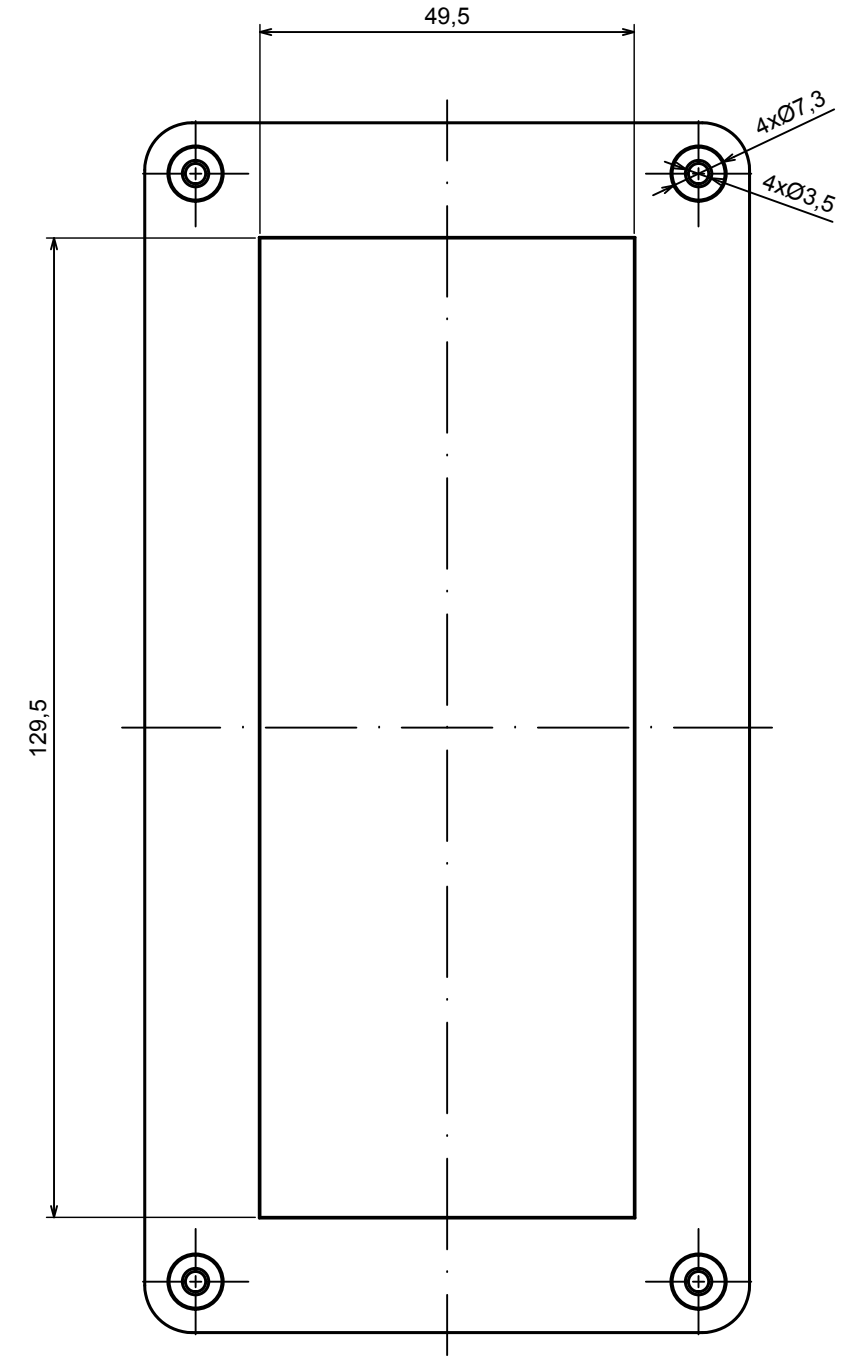

A |

All rights reserved, Copyright Kradox 2021		
Product model	Enclosure ZP160.80.60 TM - Assembly	
Format: A3	Material: PC, ABS	
Scale 1:1	Tolerance: +/- 0.5	

All rights reserved, Copyright Kradox 2021

Product model Enclosure ZP160.80.60 TM - Base ZP160.80.45 TM

Format: A3 Material: PC, ABS

Scale 1:1 Tolerance: +/- 0.5

All rights reserved, Copyright Kradox 2021	
Product model	Enclosure ZP160.80.60 TM - Cover PZ160.80.15
Format: A3	Material: PC, ABS
Scale 1:1	Tolerance: +/- 0.5