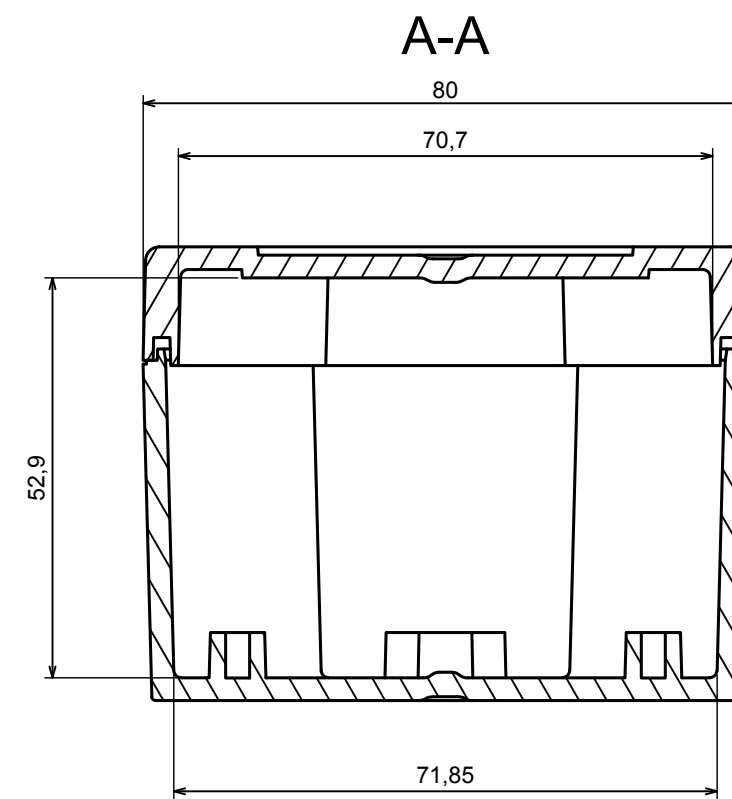

A |

All rights reserved, Copyright Kradox 2021		
Product model	Enclosure ZP160.80.60 TM - Assembly	
Format: A3	Material: PC, ABS	
Scale 1:1	Tolerance: +/- 0.5	

All rights reserved, Copyright Kradox 2021

Product model Enclosure ZP160.80.60 TM - Base ZP160.80.45 TM

Format: A3 Material: PC, ABS

Scale 1:1 Tolerance: +/- 0.5

All rights reserved, Copyright Kradox 2021	
Product model	Enclosure ZP160.80.60 TM - Cover PZ160.80.15
Format: A3	Material: PC, ABS
Scale 1:1	Tolerance: +/- 0.5