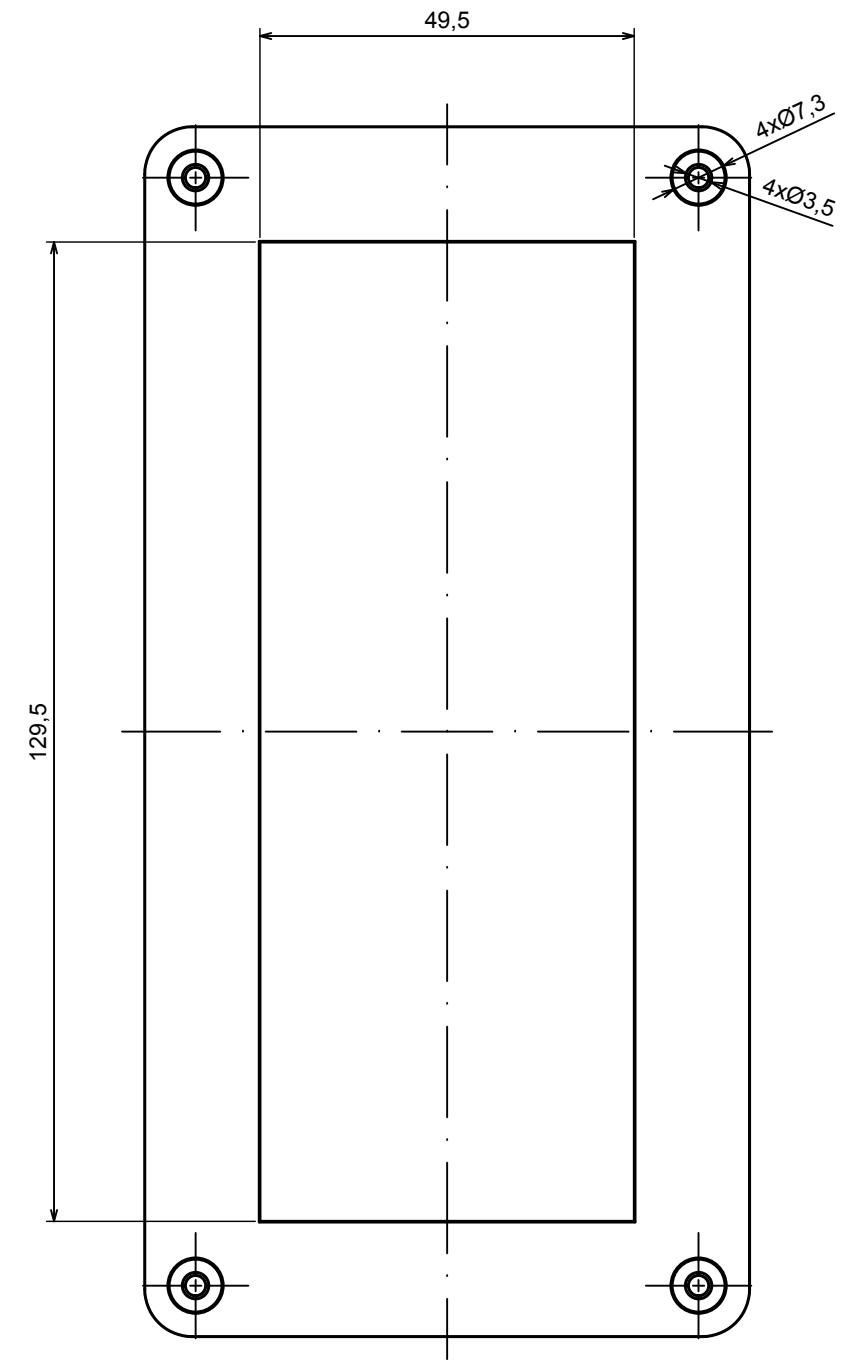

A |

All rights reserved, Copyright Kradox 2021	
Product model	Enclosure ZP160.80.60 TM - Assembly
Format: A3	Material: PC, ABS
Scale 1:1	Tolerance: +/- 0.5

All rights reserved, Copyright Kradox 2021

Product model Enclosure ZP160.80.60 TM - Base ZP160.80.45 TM

Format: A3 Material: PC, ABS

Scale 1:1 Tolerance: +/- 0.5

All rights reserved, Copyright Kradox 2021		
Product model	Enclosure ZP160.80.60 TM - Cover PZ160.80.15	
Format: A3	Material: PC, ABS	
Scale 1:1	Tolerance: +/- 0.5	