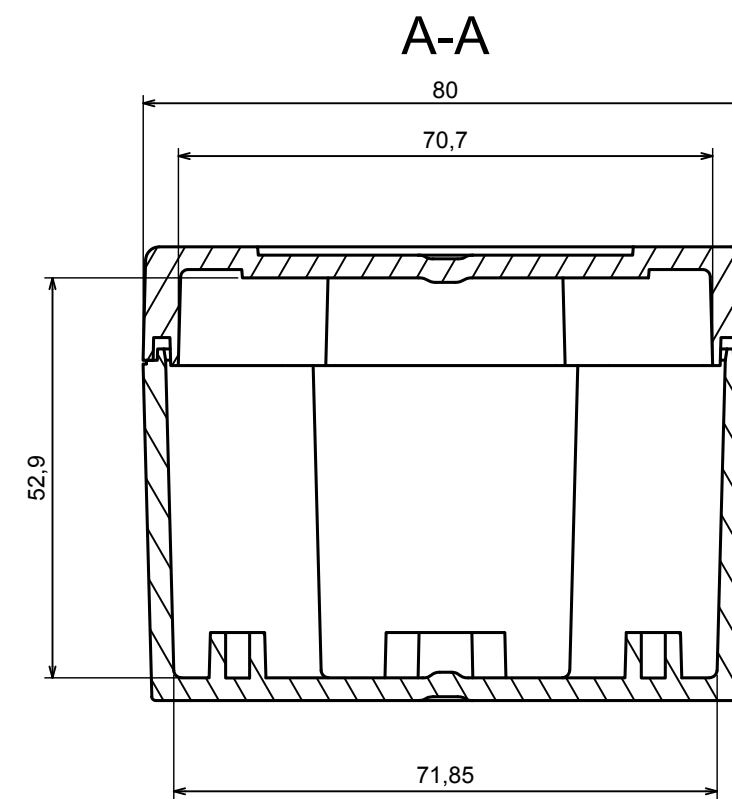

A |

All rights reserved, Copyright Kradox 2021	
Product model	Enclosure ZP160.80.60 TM - Assembly
Format: A3	Material: PC, ABS
Scale 1:1	Tolerance: +/- 0.5

All rights reserved, Copyright Kradox 2021

Product model Enclosure ZP160.80.60 TM - Base ZP160.80.45 TM

Format: A3 Material: PC, ABS

Scale 1:1 Tolerance: +/- 0.5

All rights reserved, Copyright Kradox 2021		
Product model	Enclosure ZP160.80.60 TM - Cover PZ160.80.15	
Format: A3	Material: PC, ABS	
Scale 1:1	Tolerance: +/- 0.5	