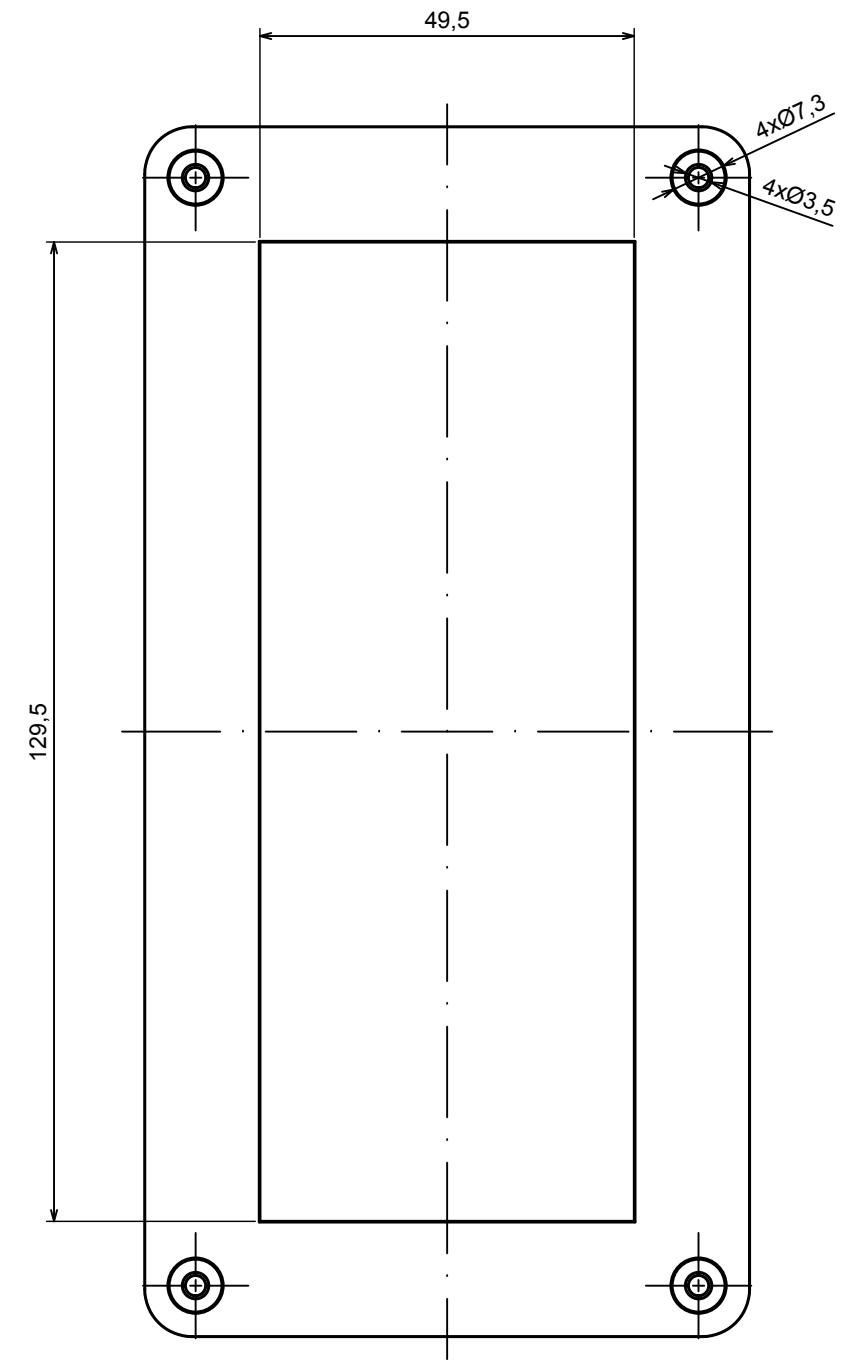

A |

All rights reserved, Copyright Kradox 2021		
Product model	Enclosure ZP160.80.60 TM - Assembly	
Format: A3	Material: PC, ABS	
Scale 1:1	Tolerance: +/- 0.5	

All rights reserved, Copyright Kradox 2021

Product model Enclosure ZP160.80.60 TM - Base ZP160.80.45 TM

Format: A3 Material: PC, ABS

Scale 1:1 Tolerance: +/- 0.5

All rights reserved, Copyright Kradox 2021	
Product model	Enclosure ZP160.80.60 TM - Cover PZ160.80.15
Format: A3	Material: PC, ABS
Scale 1:1	Tolerance: +/- 0.5