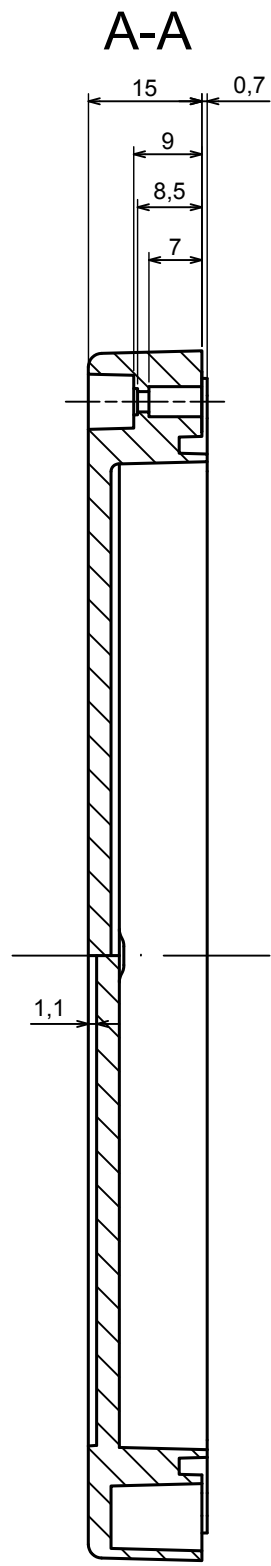

A |

All rights reserved, Copyright Kradox 2021		
Product model	Enclosure ZP160.80.60 TM - Assembly	
Format: A3	Material: PC, ABS	
Scale 1:1	Tolerance: +/- 0.5	

All rights reserved, Copyright Kradox 2021

Product model Enclosure ZP160.80.60 TM - Base ZP160.80.45 TM

Format: A3 Material: PC, ABS

Scale 1:1 Tolerance: +/- 0.5

All rights reserved, Copyright Kradox 2021	
Product model	Enclosure ZP160.80.60 TM - Cover PZ160.80.15
Format: A3	Material: PC, ABS
Scale 1:1	Tolerance: +/- 0.5