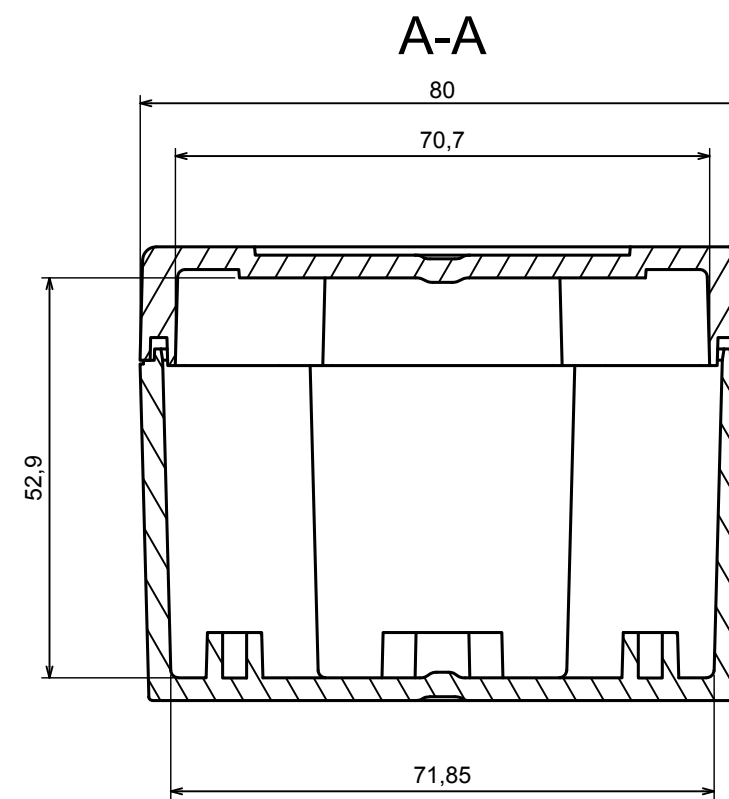

A |

All rights reserved, Copyright Kradox 2021		
Product model	Enclosure ZP160.80.60 TM - Assembly	
Format: A3	Material: PC, ABS	
Scale 1:1	Tolerance: +/- 0.5	

All rights reserved, Copyright Kradox 2021

Product model Enclosure ZP160.80.60 TM - Base ZP160.80.45 TM

Format: A3 Material: PC, ABS

Scale 1:1 Tolerance: +/- 0.5

All rights reserved, Copyright Kradox 2021	
Product model	Enclosure ZP160.80.60 TM - Cover PZ160.80.15
Format: A3	Material: PC, ABS
Scale 1:1	Tolerance: +/- 0.5