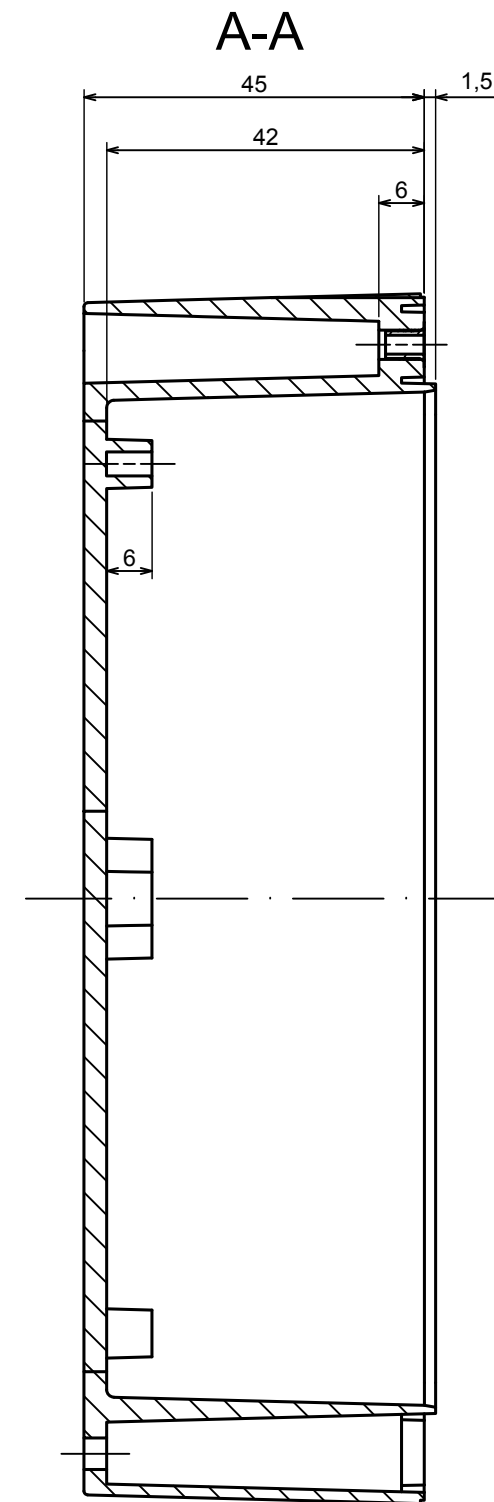

A |

All rights reserved, Copyright Kradox 2021		
Product model	Enclosure ZP160.80.60 TM - Assembly	
Format: A3	Material: PC, ABS	
Scale 1:1	Tolerance: +/- 0.5	

All rights reserved, Copyright Kradox 2021

Product model Enclosure ZP160.80.60 TM - Base ZP160.80.45 TM

Format: A3 Material: PC, ABS

Scale 1:1 Tolerance: +/- 0.5

All rights reserved, Copyright Kradox 2021	
Product model	Enclosure ZP160.80.60 TM - Cover PZ160.80.15
Format: A3	Material: PC, ABS
Scale 1:1	Tolerance: +/- 0.5