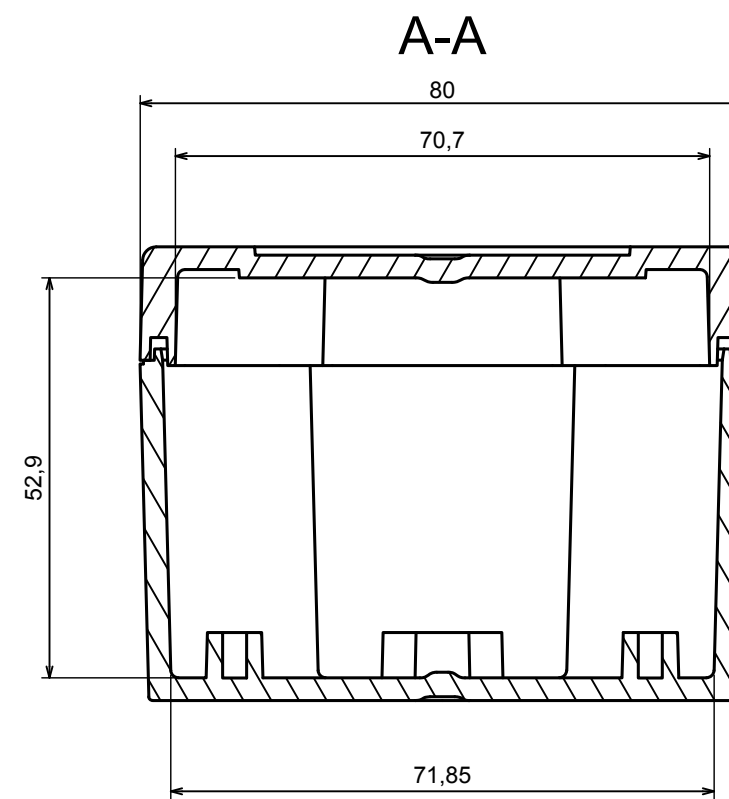

A |

All rights reserved, Copyright Kradox 2021

Product model	Enclosure ZP160.80.60 TM - Assembly
---------------	-------------------------------------

Format: A3	Material: PC, ABS
------------	-------------------

Scale 1:1	Tolerance: +/- 0.5
-----------	--------------------

All rights reserved, Copyright Kradox 2021

Product model

Enclosure ZP160.80.60 TM - Base ZP160.80.45 TM

Format: A3

Material: PC, ABS

Scale 1:1

Tolerance: +/- 0.5

All rights reserved, Copyright Kradox 2021	
Product model	Enclosure ZP160.80.60 TM - Cover PZ160.80.15
Format: A3	Material: PC, ABS
Scale 1:1	Tolerance: +/- 0.5