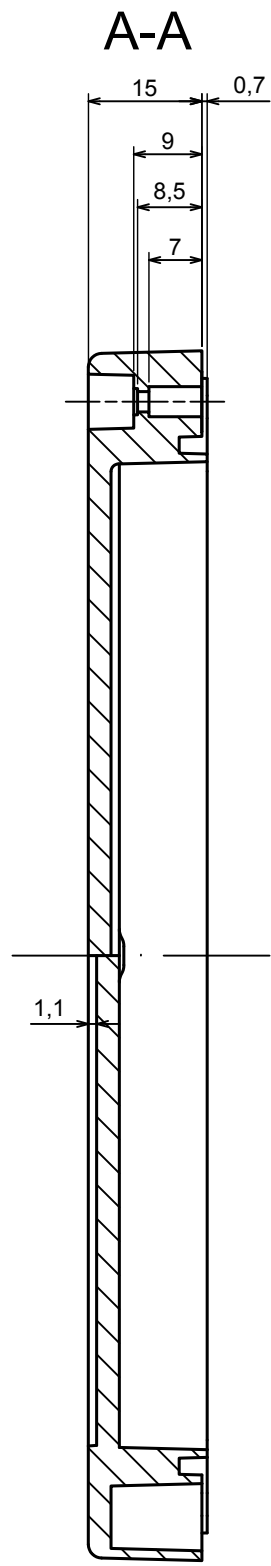

A |

All rights reserved, Copyright Kradox 2021

Product model	Enclosure ZP160.80.60 TM - Assembly
---------------	-------------------------------------

Format: A3	Material: PC, ABS
------------	-------------------

Scale 1:1	Tolerance: +/- 0.5
-----------	--------------------

All rights reserved, Copyright Kradox 2021

Product model

Enclosure ZP160.80.60 TM - Base ZP160.80.45 TM

Format: A3

Material: PC, ABS

Scale 1:1

Tolerance: +/- 0.5

All rights reserved, Copyright Kradox 2021	
Product model	Enclosure ZP160.80.60 TM - Cover PZ160.80.15
Format: A3	Material: PC, ABS
Scale 1:1	Tolerance: +/- 0.5