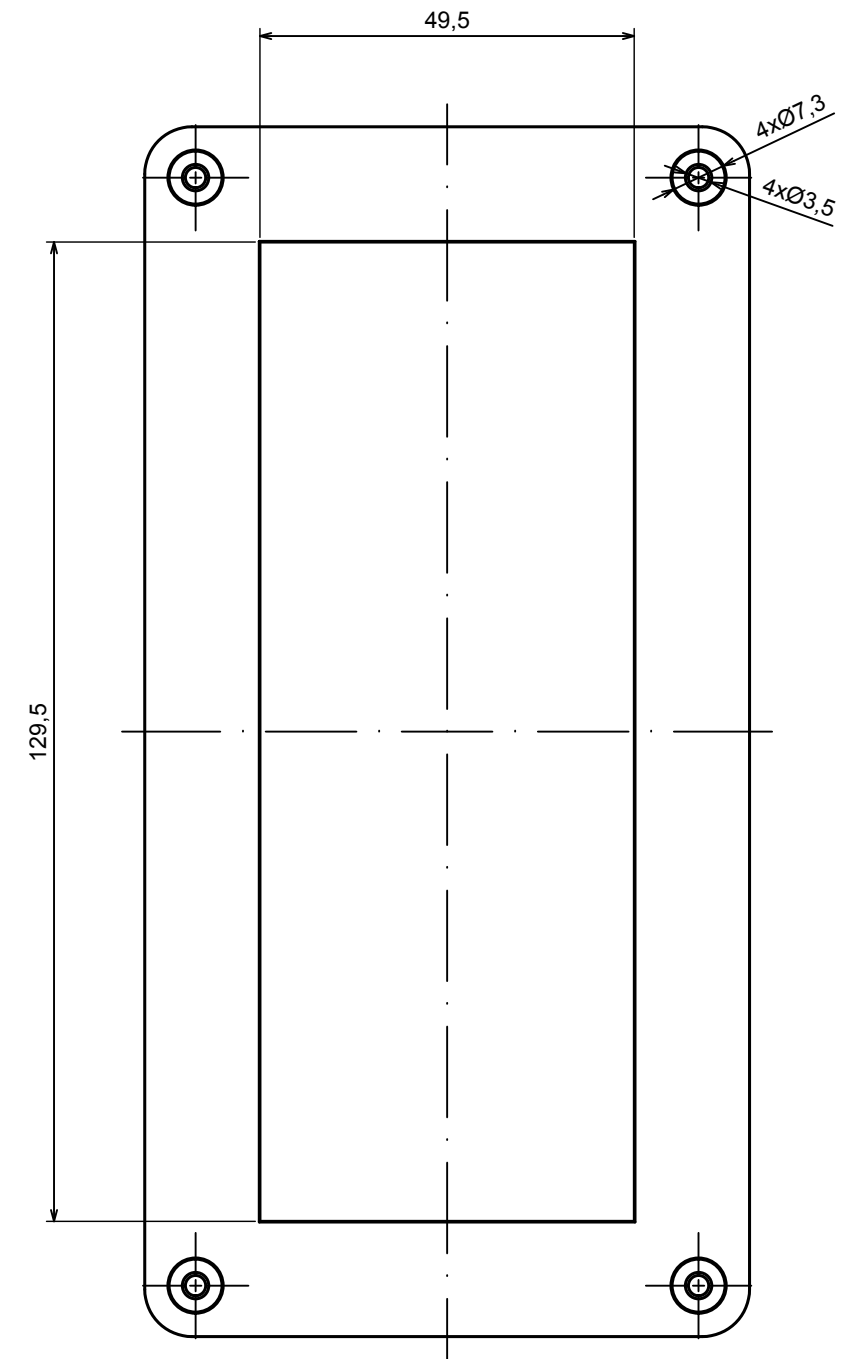

A |

All rights reserved, Copyright Kradox 2021

Product model	Enclosure ZP160.80.60 TM - Assembly
---------------	-------------------------------------

Format: A3	Material: PC, ABS
------------	-------------------

Scale 1:1	Tolerance: +/- 0.5
-----------	--------------------

All rights reserved, Copyright Kradox 2021

Product model

Enclosure ZP160.80.60 TM - Base ZP160.80.45 TM

Format: A3

Material: PC, ABS

Scale 1:1

Tolerance: +/- 0.5

All rights reserved, Copyright Kradox 2021	
Product model	Enclosure ZP160.80.60 TM - Cover PZ160.80.15
Format: A3	Material: PC, ABS
Scale 1:1	Tolerance: +/- 0.5