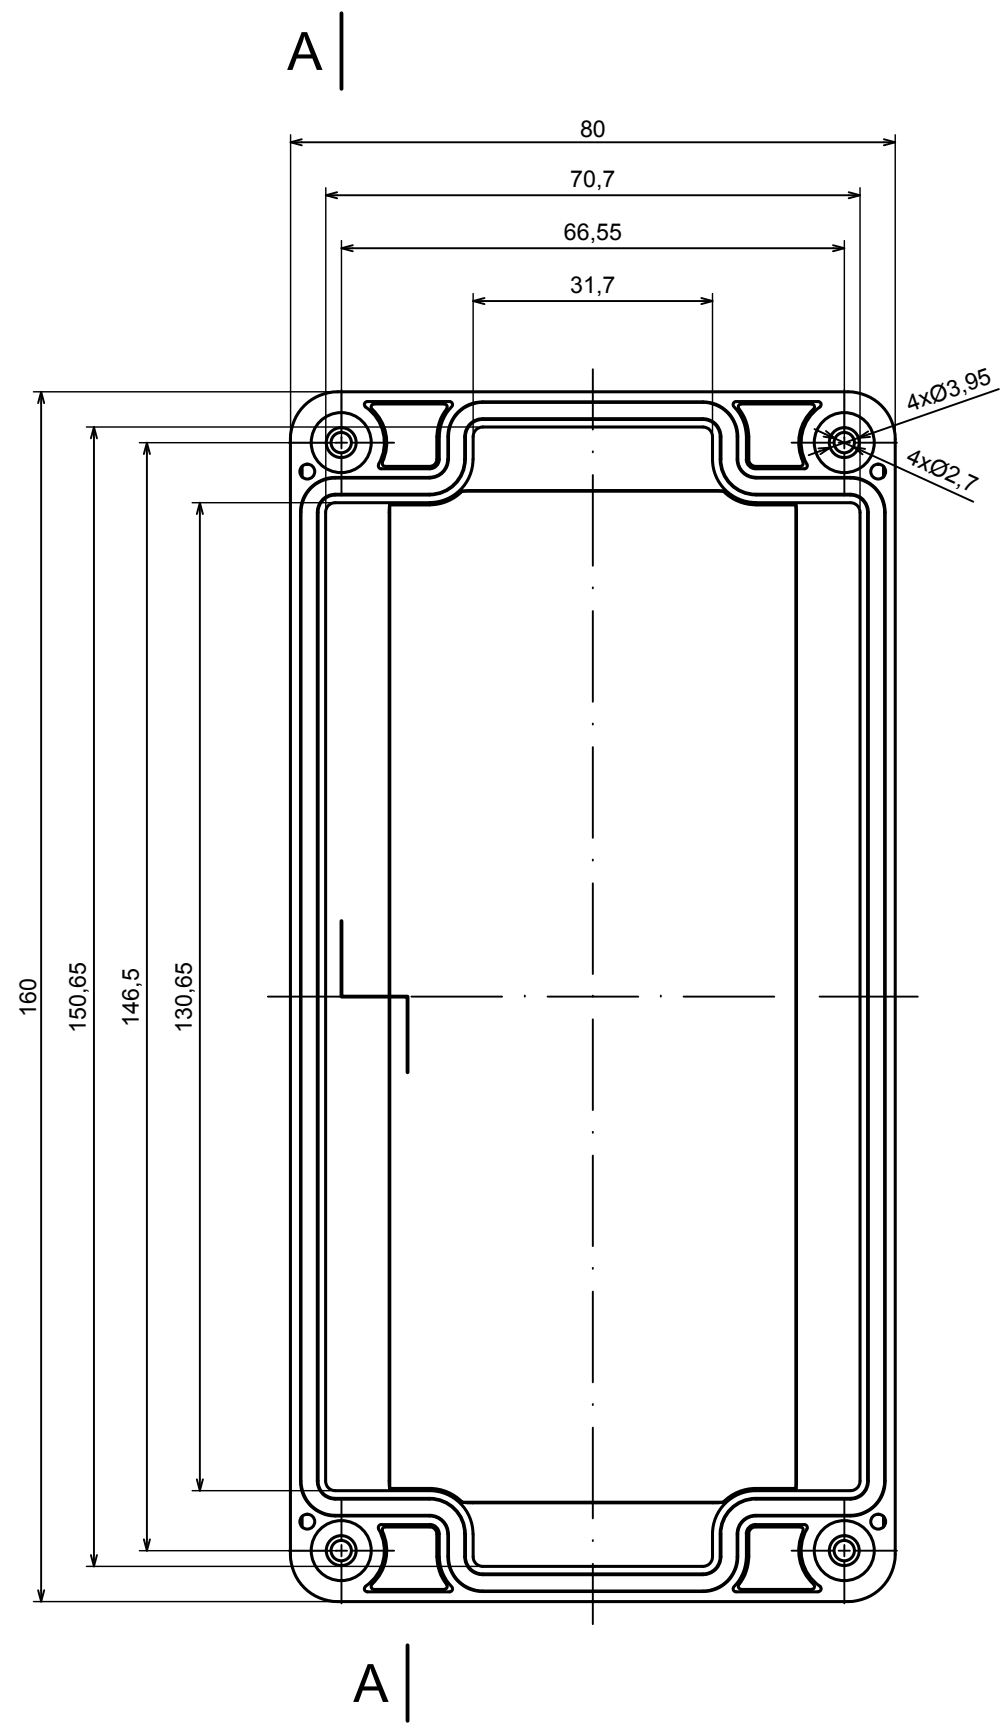

A |

All rights reserved, Copyright Kradox 2021

Product model	Enclosure ZP160.80.60 TM - Assembly
---------------	-------------------------------------

Format: A3	Material: PC, ABS
------------	-------------------

Scale 1:1	Tolerance: +/- 0.5
-----------	--------------------

All rights reserved, Copyright Kradox 2021

Product model

Enclosure ZP160.80.60 TM - Base ZP160.80.45 TM

Format: A3

Material: PC, ABS

Scale 1:1

Tolerance: +/- 0.5

All rights reserved, Copyright Kradox 2021	
Product model	Enclosure ZP160.80.60 TM - Cover PZ160.80.15
Format: A3	Material: PC, ABS
Scale 1:1	Tolerance: +/- 0.5