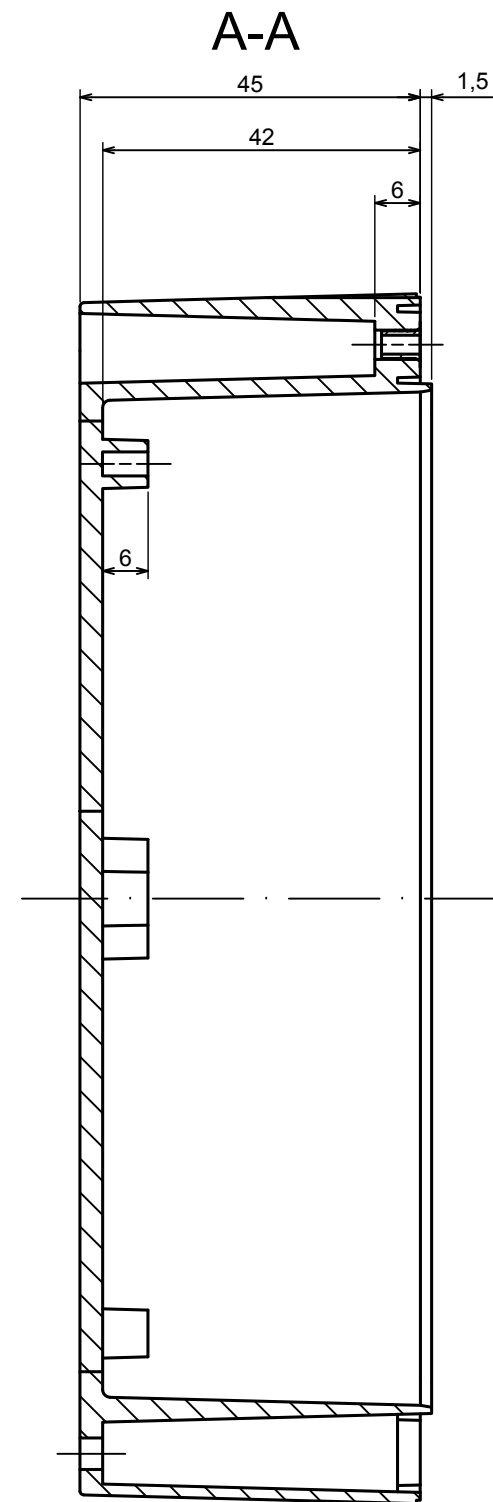

A |

All rights reserved, Copyright Kradox 2021

Product model	Enclosure ZP160.80.60 TM - Assembly
---------------	-------------------------------------

Format: A3	Material: PC, ABS
------------	-------------------

Scale 1:1	Tolerance: +/- 0.5
-----------	--------------------

All rights reserved, Copyright Kradox 2021

Product model

Enclosure ZP160.80.60 TM - Base ZP160.80.45 TM

Format: A3

Material: PC, ABS

Scale 1:1

Tolerance: +/- 0.5

All rights reserved, Copyright Kradox 2021	
Product model	Enclosure ZP160.80.60 TM - Cover PZ160.80.15
Format: A3	Material: PC, ABS
Scale 1:1	Tolerance: +/- 0.5