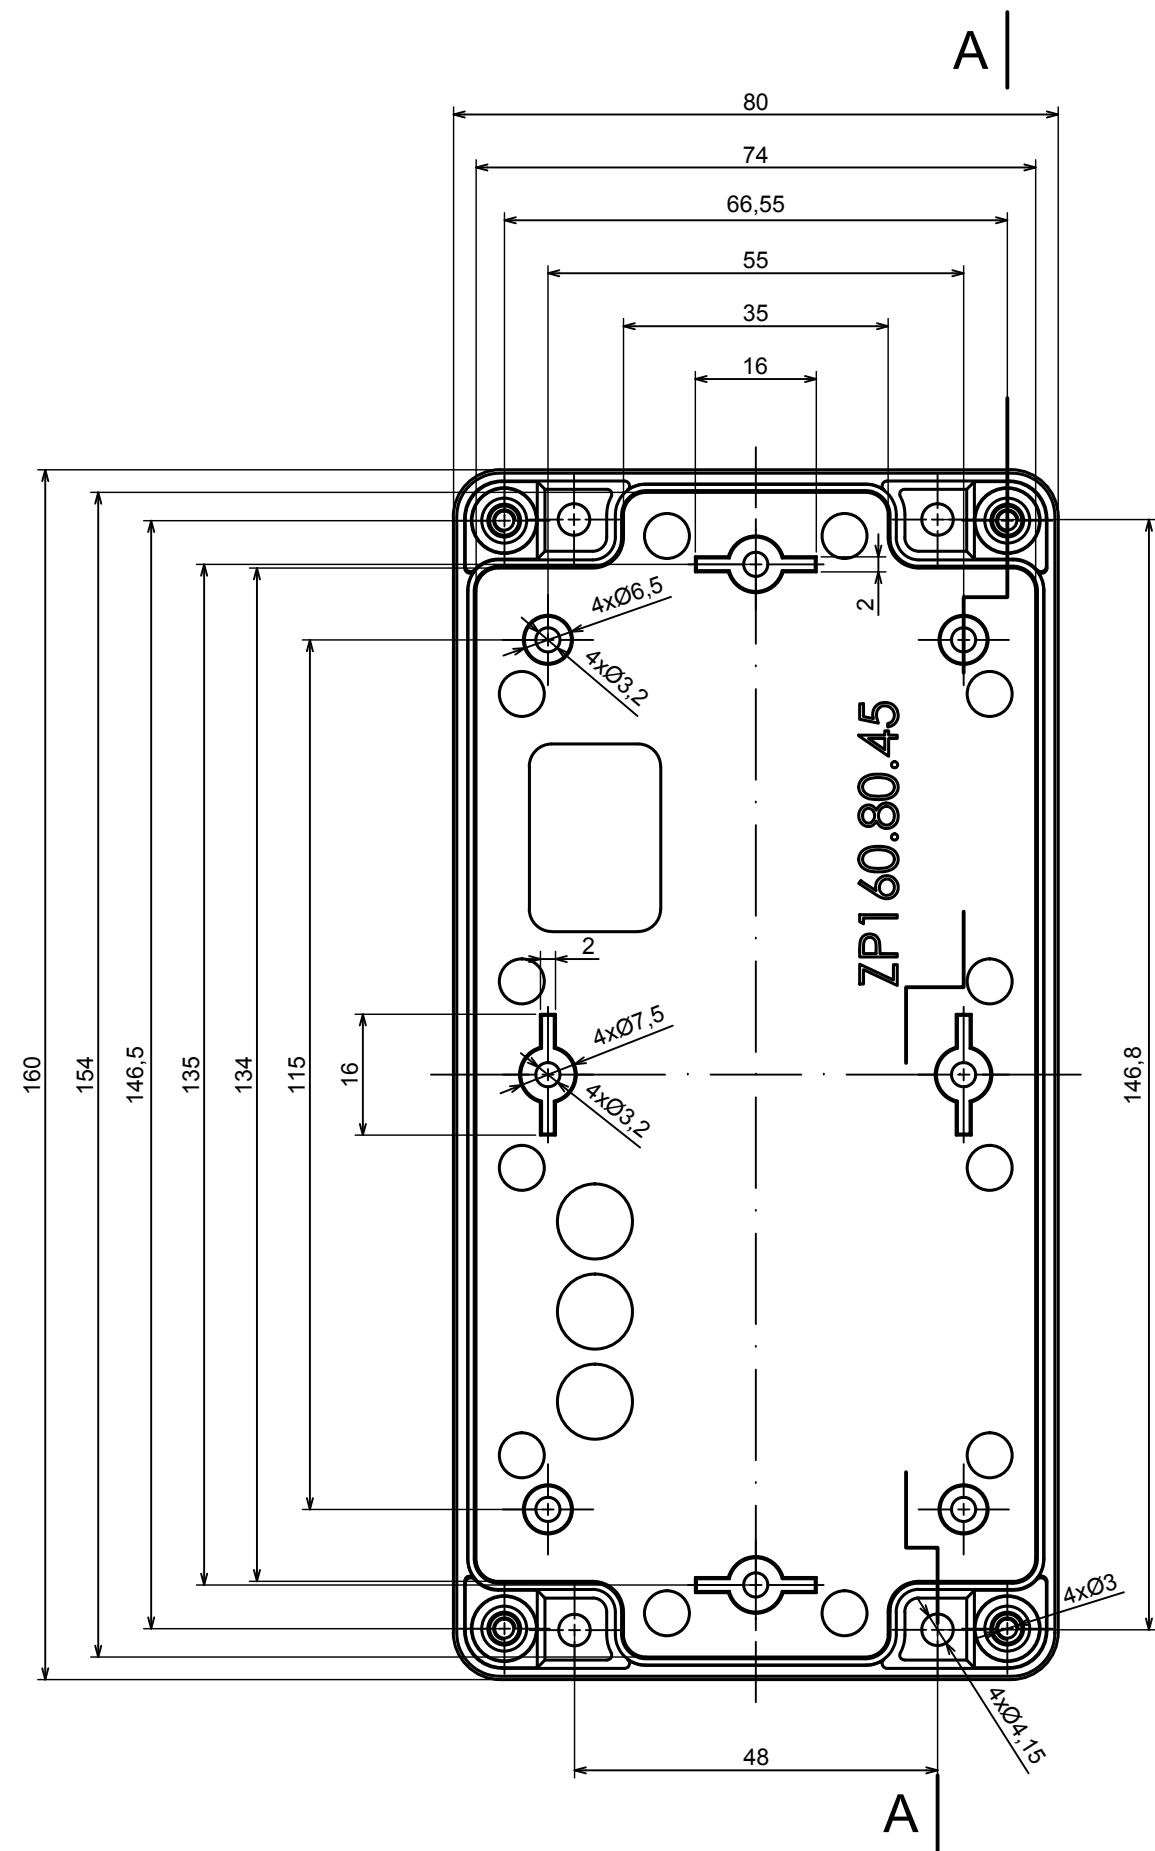

A |

All rights reserved, Copyright Kradox 2021

Product model	Enclosure ZP160.80.60 TM - Assembly
---------------	-------------------------------------

Format: A3	Material: PC, ABS
------------	-------------------

Scale 1:1	Tolerance: +/- 0.5
-----------	--------------------

All rights reserved, Copyright Kradox 2021

Product model

Enclosure ZP160.80.60 TM - Base ZP160.80.45 TM

Format: A3

Material: PC, ABS

Scale 1:1

Tolerance: +/- 0.5

All rights reserved, Copyright Kradox 2021	
Product model	Enclosure ZP160.80.60 TM - Cover PZ160.80.15
Format: A3	Material: PC, ABS
Scale 1:1	Tolerance: +/- 0.5