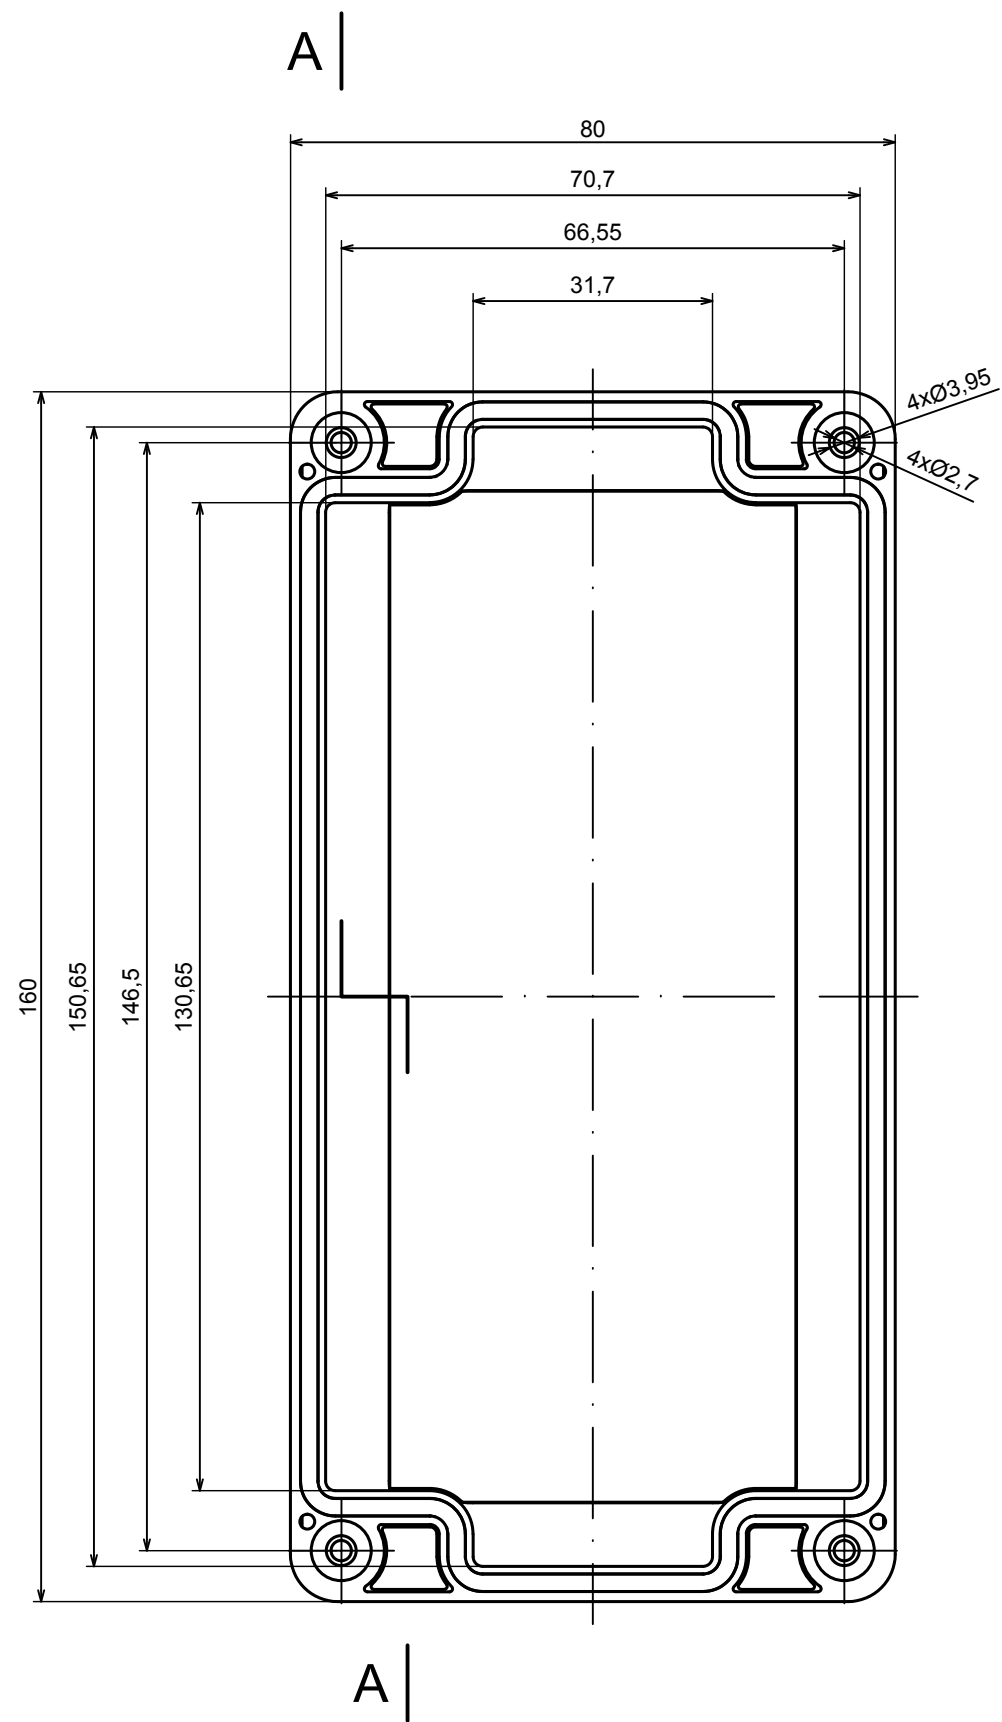

A |

All rights reserved, Copyright Kradox 2021		
Product model	Enclosure ZP160.80.60S TM - Assembly	
Format: A3	Material: PC, ABS	
Scale 1:1	Tolerance: +/- 0.5	

All rights reserved, Copyright Kradox 2021

Product model: Enclosure ZP160.80.60S TM - Base ZP160.80.45 TM

Format: A3 Material: PC, ABS

Scale 1:1 Tolerance: +/- 0.5

All rights reserved, Copyright Kradox 2021

Product model: Enclosure ZP160.80.60S TM - Cover PZ160.80.15S

Format: A3 Material: PC, ABS

Scale 1:1 Tolerance: +/- 0.5

X-ON Electronics

Largest Supplier of Electrical and Electronic Components

Click to view similar products for [Enclosures, Boxes & Cases](#) category: