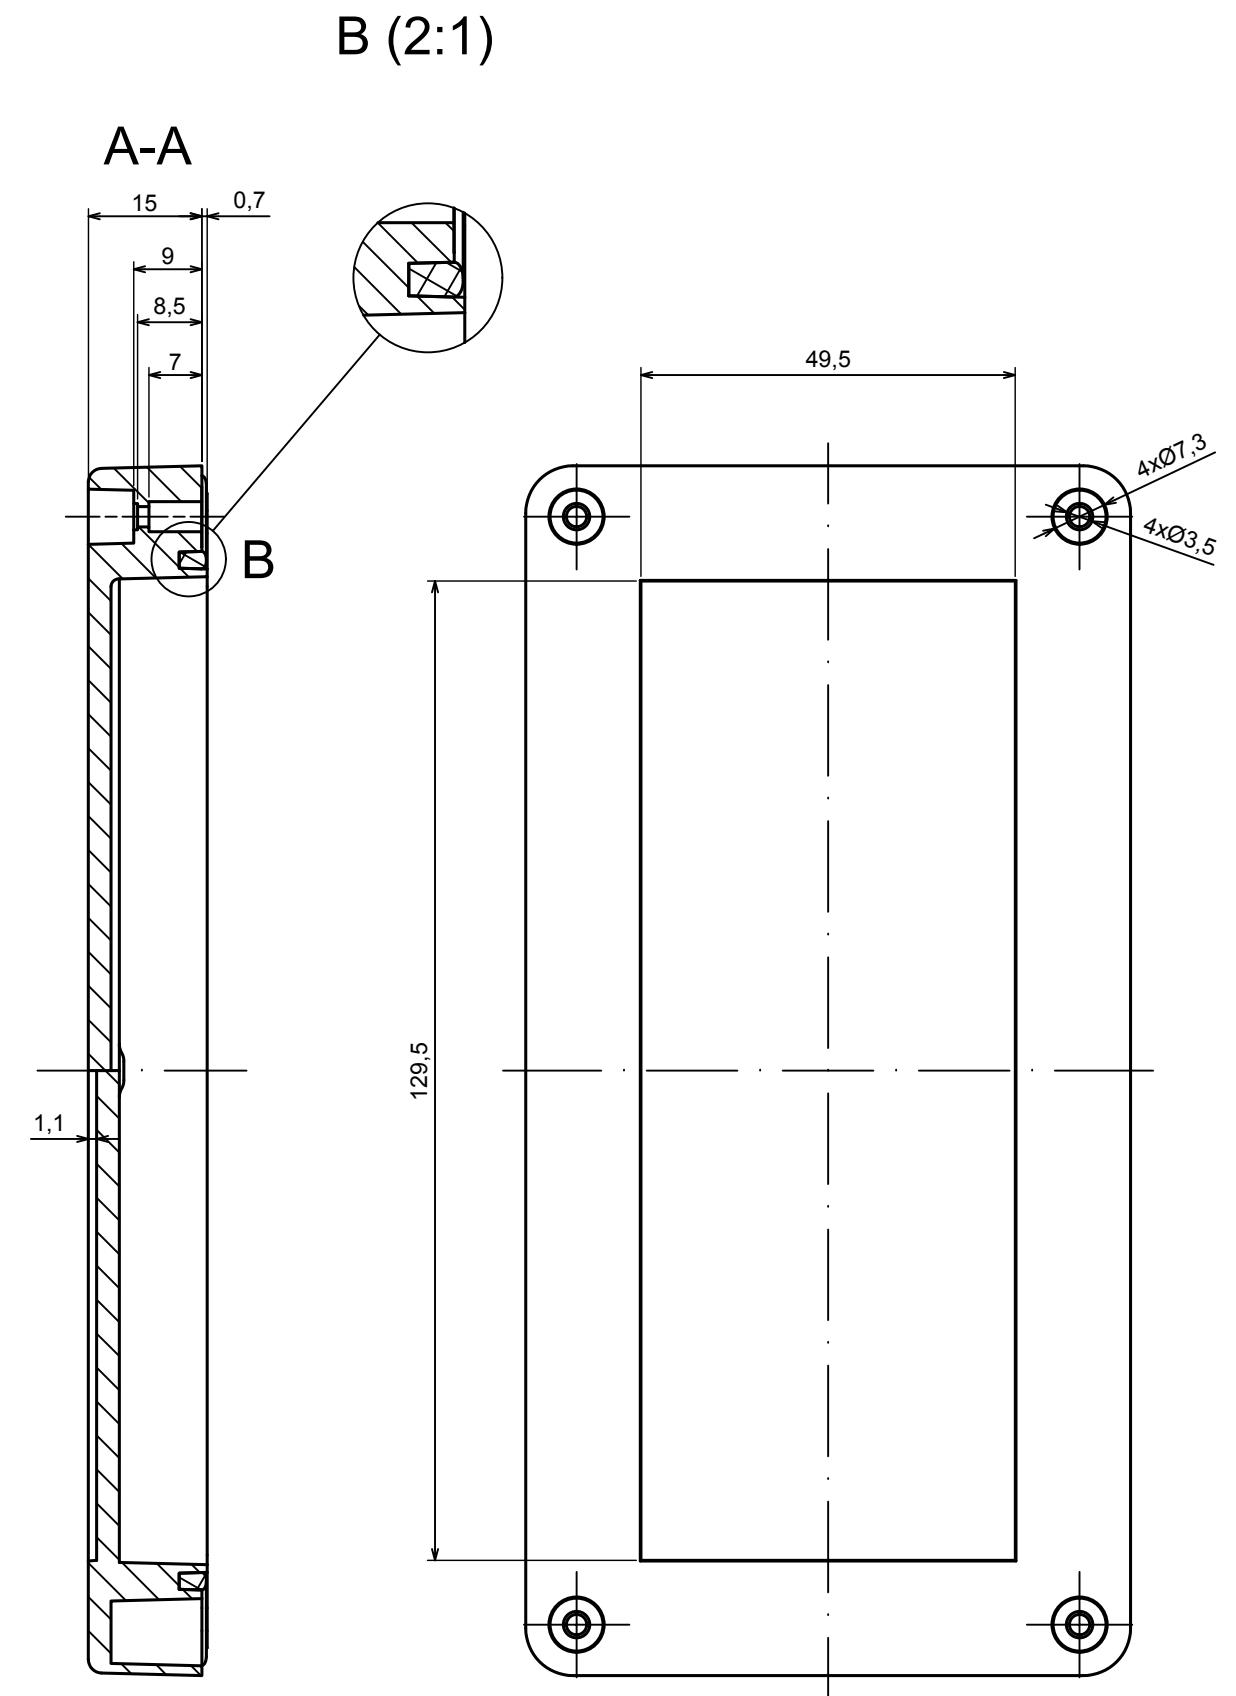

A |

All rights reserved, Copyright Kradox 2021		
Product model	Enclosure ZP160.80.60S TM - Assembly	
Format: A3	Material: PC, ABS	
Scale 1:1	Tolerance: +/- 0.5	

All rights reserved, Copyright Kradox 2021

Product model: Enclosure ZP160.80.60S TM - Base ZP160.80.45 TM

Format: A3 Material: PC, ABS

Scale 1:1 Tolerance: +/- 0.5

All rights reserved, Copyright Kradox 2021

Product model: Enclosure ZP160.80.60S TM - Cover PZ160.80.15S

Format: A3 Material: PC, ABS

Scale 1:1 Tolerance: +/- 0.5

X-ON Electronics

Largest Supplier of Electrical and Electronic Components

Click to view similar products for [Enclosures, Boxes & Cases](#) category: