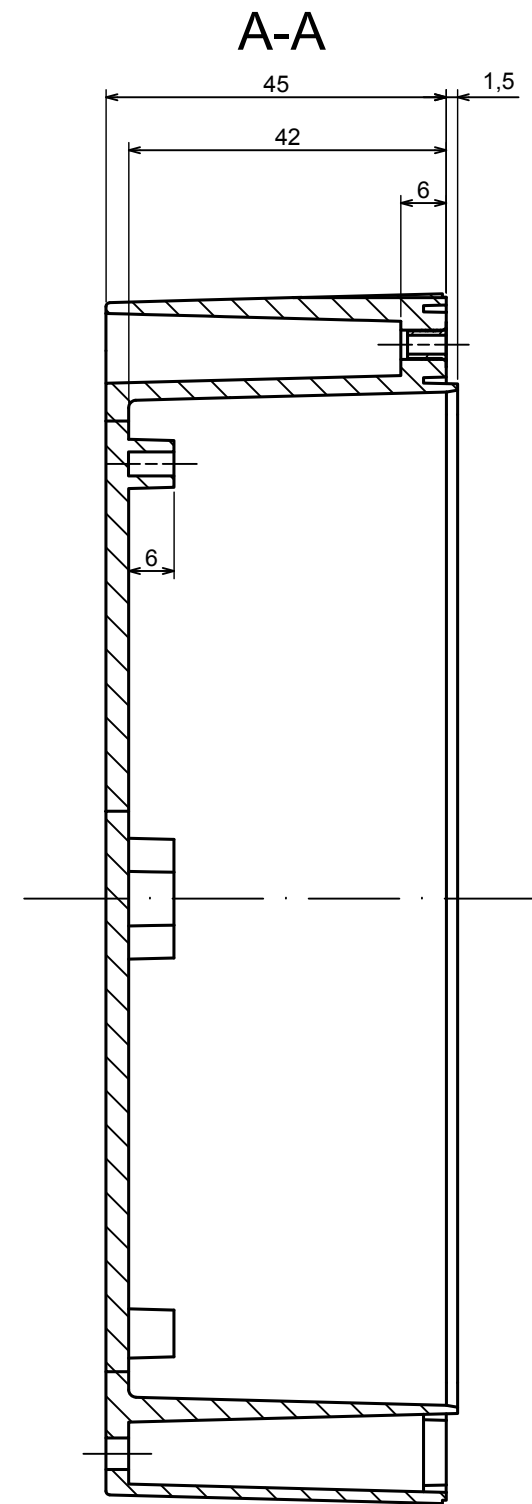

A |

All rights reserved, Copyright Kradox 2021		
Product model	Enclosure ZP160.80.60S TM - Assembly	
Format: A3	Material: PC, ABS	
Scale 1:1	Tolerance: +/- 0.5	

All rights reserved, Copyright Kradox 2021

Product model: Enclosure ZP160.80.60S TM - Base ZP160.80.45 TM

Format: A3 Material: PC, ABS

Scale 1:1 Tolerance: +/- 0.5

All rights reserved, Copyright Kradox 2021

Product model: Enclosure ZP160.80.60S TM - Cover PZ160.80.15S

Format: A3 Material: PC, ABS

Scale 1:1 Tolerance: +/- 0.5

X-ON Electronics

Largest Supplier of Electrical and Electronic Components

Click to view similar products for [Enclosures, Boxes & Cases](#) category: