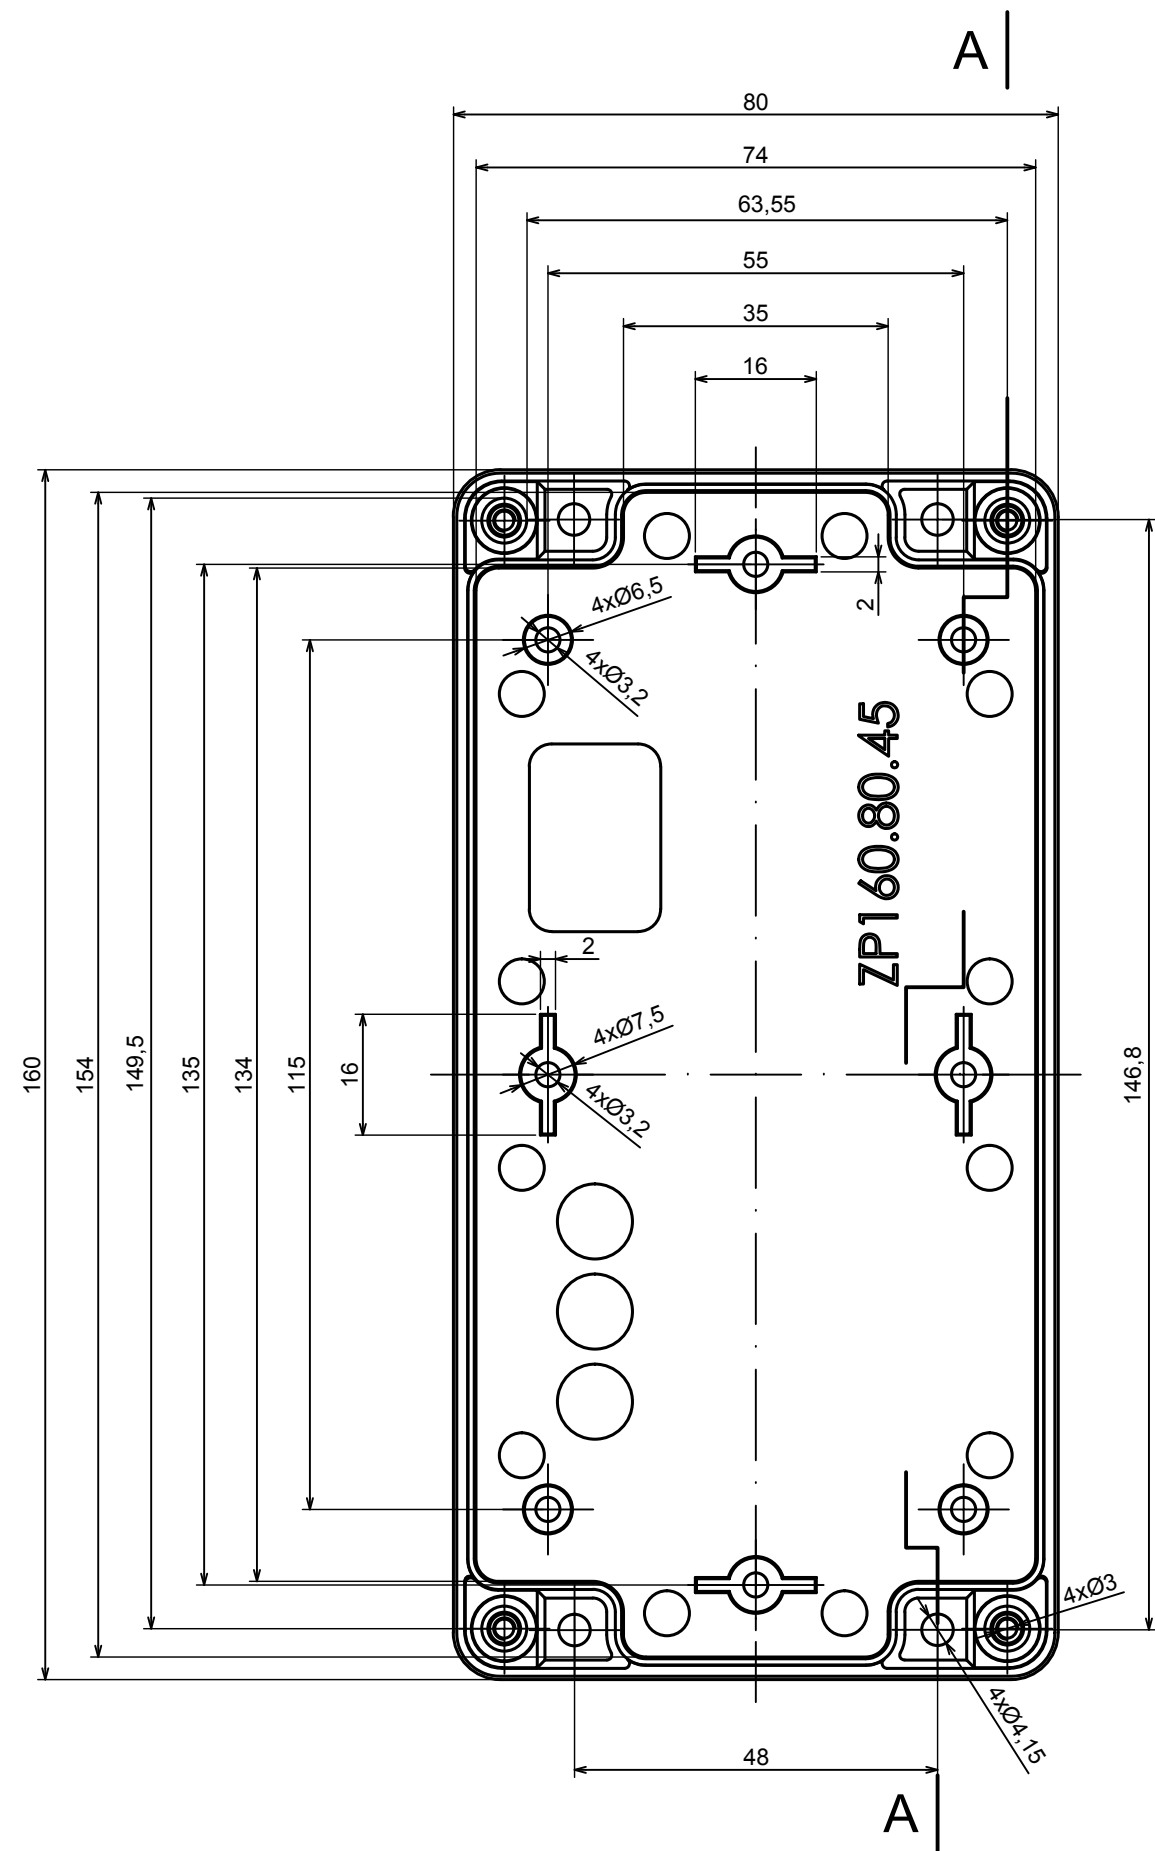

A |

All rights reserved, Copyright Kradox 2021		
Product model	Enclosure ZP160.80.60S TM - Assembly	
Format: A3	Material: PC, ABS	
Scale 1:1	Tolerance: +/- 0.5	

All rights reserved, Copyright Kradox 2021

Product model: Enclosure ZP160.80.60S TM - Base ZP160.80.45 TM

Format: A3 Material: PC, ABS

Scale 1:1 Tolerance: +/- 0.5

All rights reserved, Copyright Kradox 2021

Product model: Enclosure ZP160.80.60S TM - Cover PZ160.80.15S

Format: A3 Material: PC, ABS

Scale 1:1 Tolerance: +/- 0.5

X-ON Electronics

Largest Supplier of Electrical and Electronic Components

Click to view similar products for [Enclosures, Boxes & Cases](#) category: