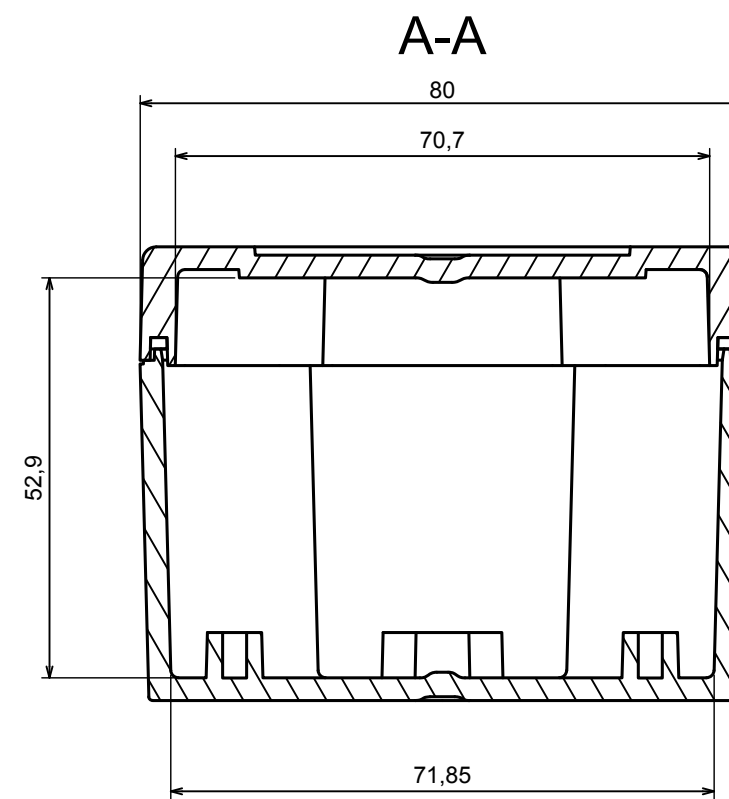

A |

All rights reserved, Copyright Kradox 2021		
Product model	Enclosure ZP160.80.60S TM - Assembly	
Format: A3	Material: PC, ABS	
Scale 1:1	Tolerance: +/- 0.5	

All rights reserved, Copyright Kradox 2021

Product model: Enclosure ZP160.80.60S TM - Base ZP160.80.45 TM

Format: A3 Material: PC, ABS

Scale 1:1 Tolerance: +/- 0.5

All rights reserved, Copyright Kradox 2021

Product model: Enclosure ZP160.80.60S TM - Cover PZ160.80.15S

Format: A3 Material: PC, ABS

Scale 1:1 Tolerance: +/- 0.5

X-ON Electronics

Largest Supplier of Electrical and Electronic Components

Click to view similar products for [Enclosures, Boxes & Cases](#) category: