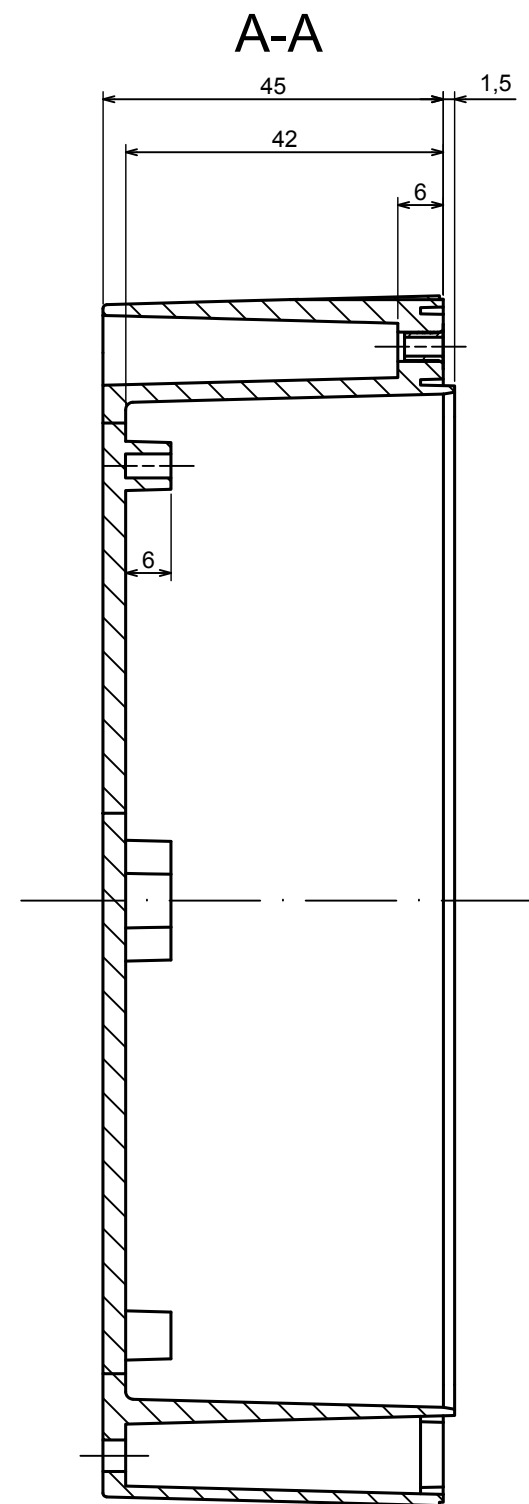

A |

All rights reserved, Copyright Kradox 2021		
Product model	Enclosure ZP160.80.60S TM - Assembly	
Format: A3	Material: PC, ABS	
Scale 1:1	Tolerance: +/- 0.5	

All rights reserved, Copyright Kradox 2021

Product model: Enclosure ZP160.80.60S TM - Base ZP160.80.45 TM

Format: A3 Material: PC, ABS

Scale 1:1 Tolerance: +/- 0.5

All rights reserved, Copyright Kradox 2021	
Product model	Enclosure ZP160.80.60S TM - Cover PZ160.80.15S
Format: A3	Material: PC, ABS
Scale 1:1	Tolerance: +/- 0.5