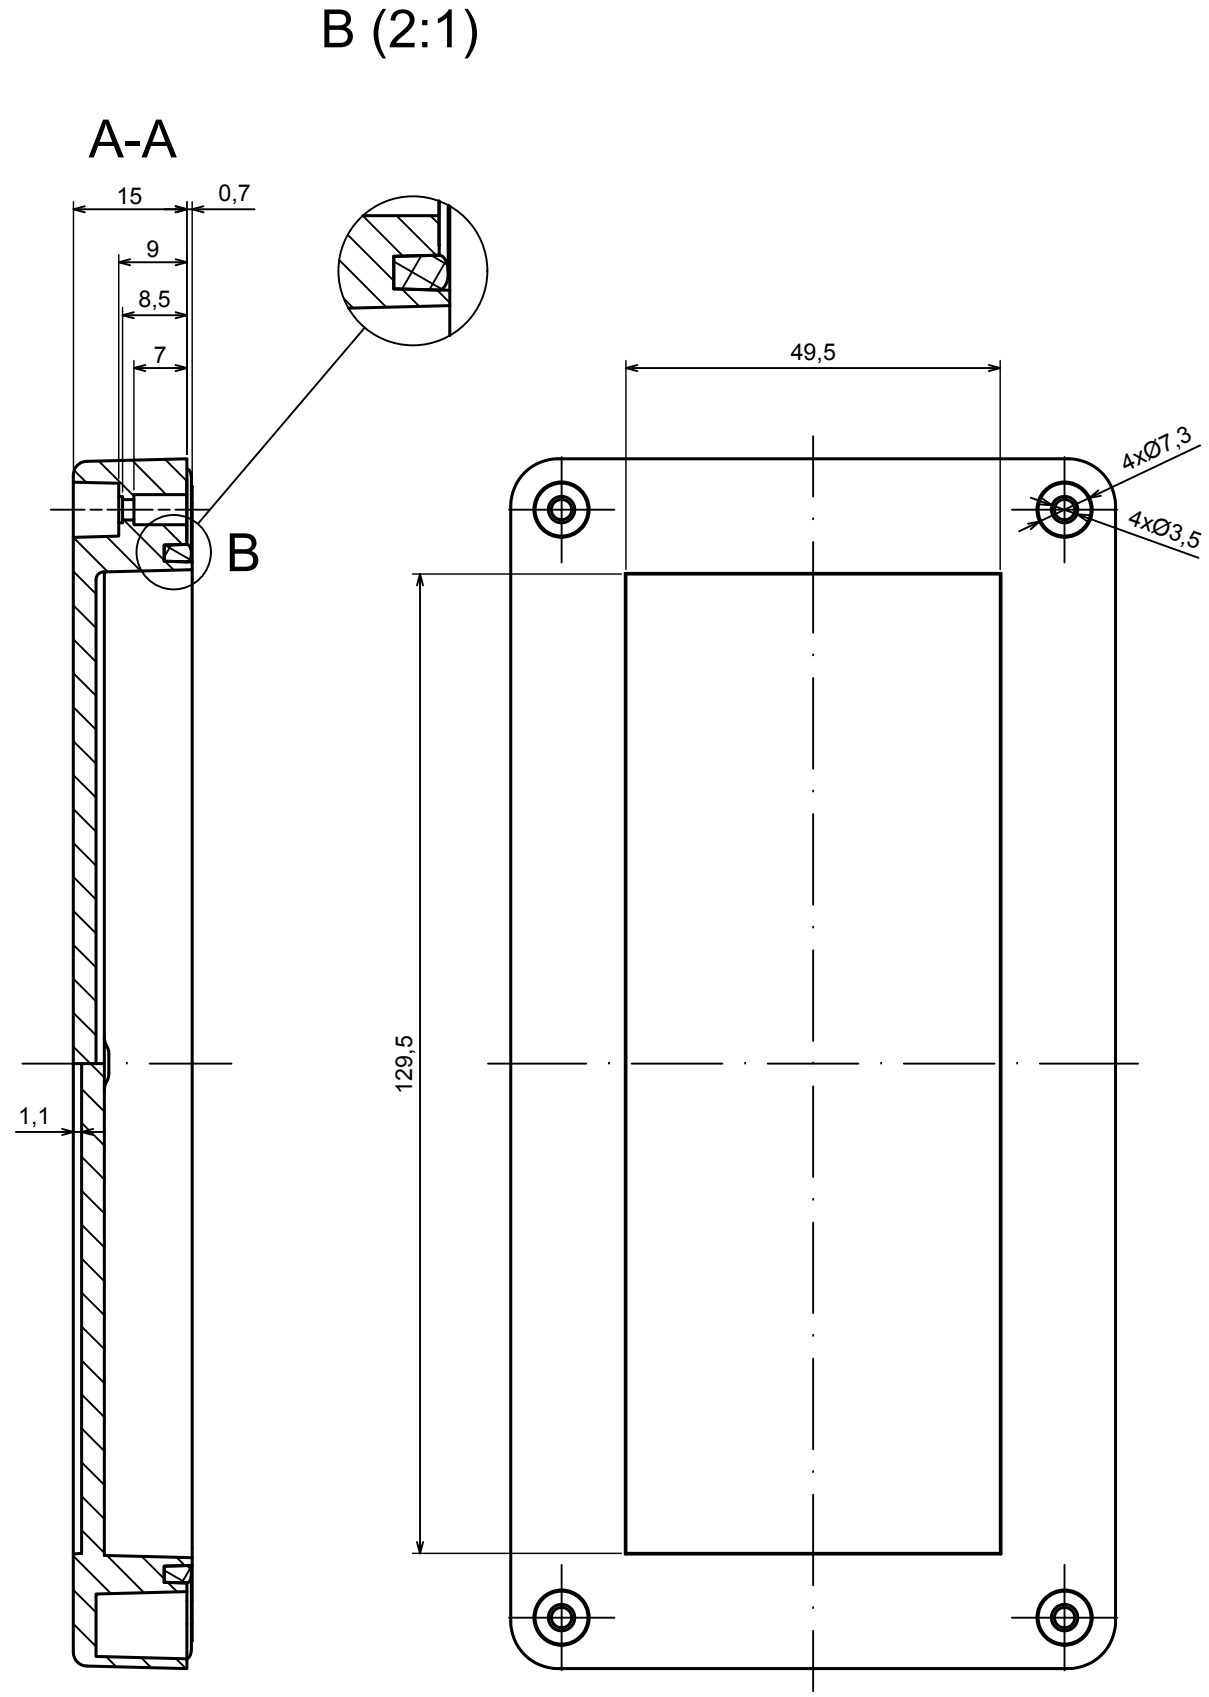

A |

All rights reserved, Copyright Kradox 2021		
Product model	Enclosure ZP160.80.60S TM - Assembly	
Format: A3	Material: PC, ABS	
Scale 1:1	Tolerance: +/- 0.5	

All rights reserved, Copyright Kradox 2021

Product model: Enclosure ZP160.80.60S TM - Base ZP160.80.45 TM

Format: A3 Material: PC, ABS

Scale 1:1 Tolerance: +/- 0.5

All rights reserved, Copyright Kradox 2021	
Product model	Enclosure ZP160.80.60S TM - Cover PZ160.80.15S
Format: A3	Material: PC, ABS
Scale 1:1	Tolerance: +/- 0.5