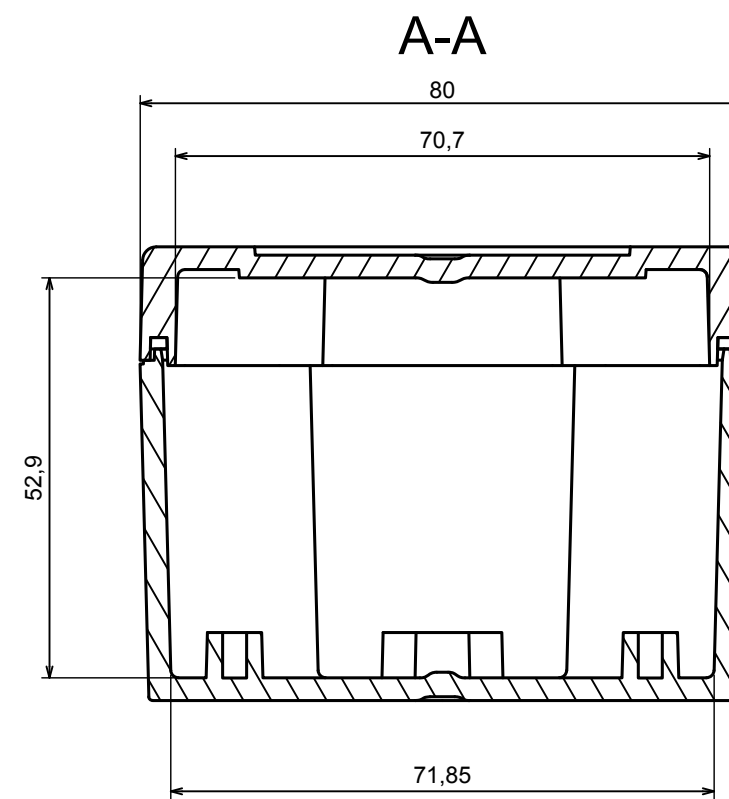

A |

All rights reserved, Copyright Kradox 2021		
Product model	Enclosure ZP160.80.60S TM - Assembly	
Format: A3	Material: PC, ABS	
Scale 1:1	Tolerance: +/- 0.5	

All rights reserved, Copyright Kradox 2021

Product model: Enclosure ZP160.80.60S TM - Base ZP160.80.45 TM

Format: A3 Material: PC, ABS

Scale 1:1 Tolerance: +/- 0.5

All rights reserved, Copyright Kradox 2021	
Product model	Enclosure ZP160.80.60S TM - Cover PZ160.80.15S
Format: A3	Material: PC, ABS
Scale 1:1	Tolerance: +/- 0.5