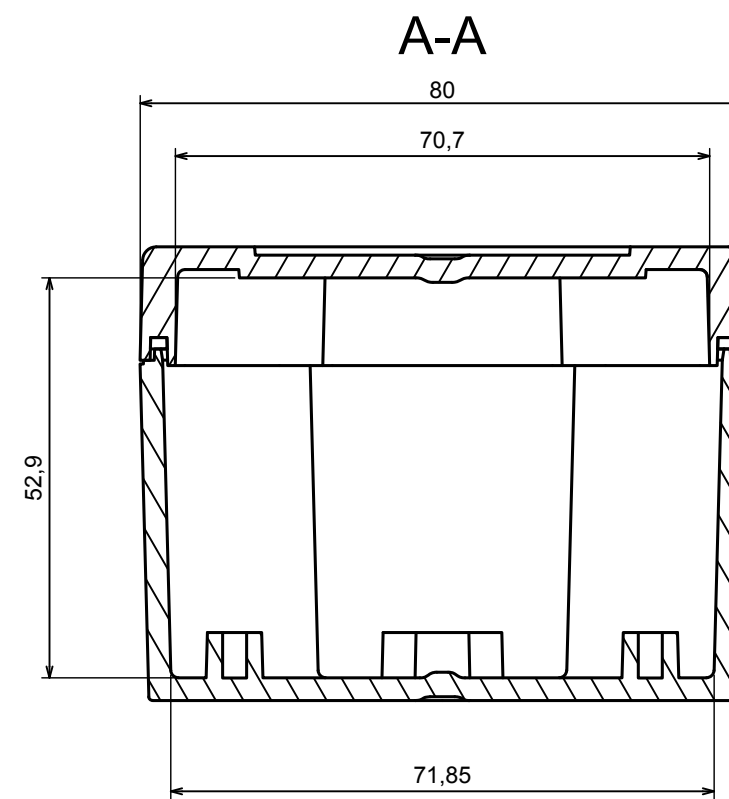

A |

All rights reserved, Copyright Kradox 2021		
Product model	Enclosure ZP160.80.60S TM - Assembly	
Format: A3	Material: PC, ABS	
Scale 1:1	Tolerance: +/- 0.5	

All rights reserved, Copyright Kradox 2021

Product model: Enclosure ZP160.80.60S TM - Base ZP160.80.45 TM

Format: A3 Material: PC, ABS

Scale 1:1 Tolerance: +/- 0.5

All rights reserved, Copyright Kradox 2021

Product model: Enclosure ZP160.80.60S TM - Cover PZ160.80.15S

Format: A3      Material: PC, ABS

Scale 1:1      Tolerance: +/- 0.5