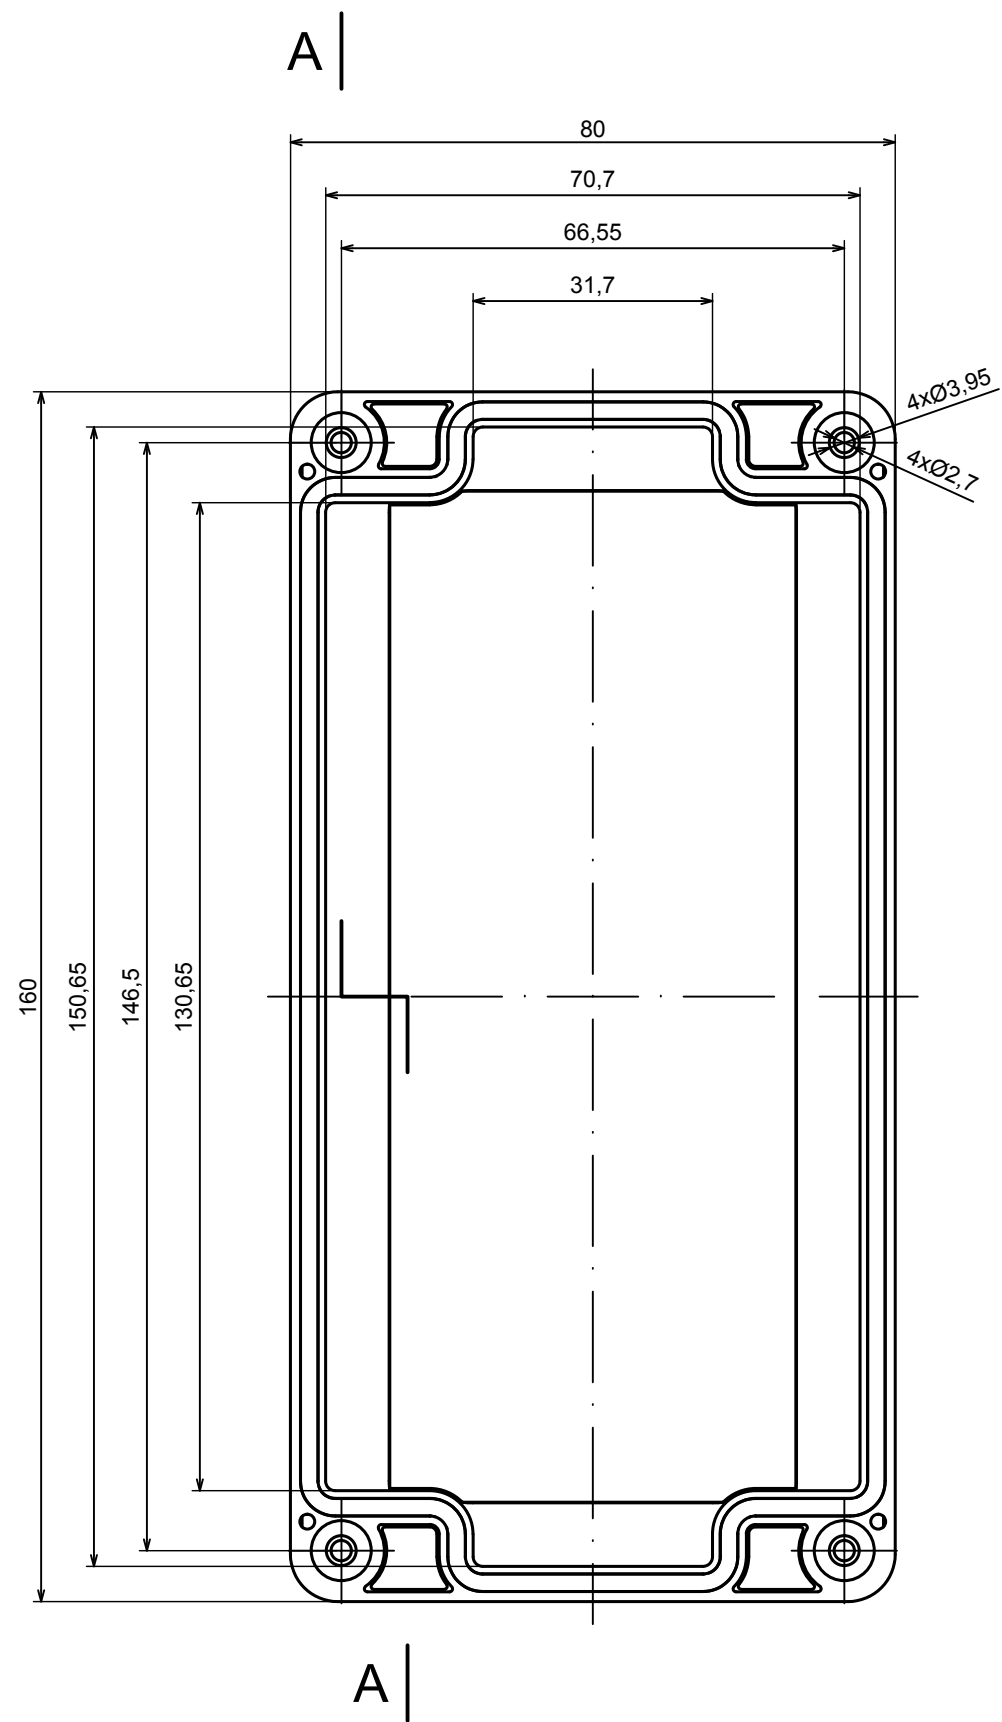

A |

All rights reserved, Copyright Kradox 2021		
Product model	Enclosure ZP160.80.60S TM - Assembly	
Format: A3	Material: PC, ABS	
Scale 1:1	Tolerance: +/- 0.5	

All rights reserved, Copyright Kradox 2021

Product model: Enclosure ZP160.80.60S TM - Base ZP160.80.45 TM

Format: A3 Material: PC, ABS

Scale 1:1 Tolerance: +/- 0.5

All rights reserved, Copyright Kradox 2021

Product model: Enclosure ZP160.80.60S TM - Cover PZ160.80.15S

Format: A3      Material: PC, ABS

Scale 1:1      Tolerance: +/- 0.5