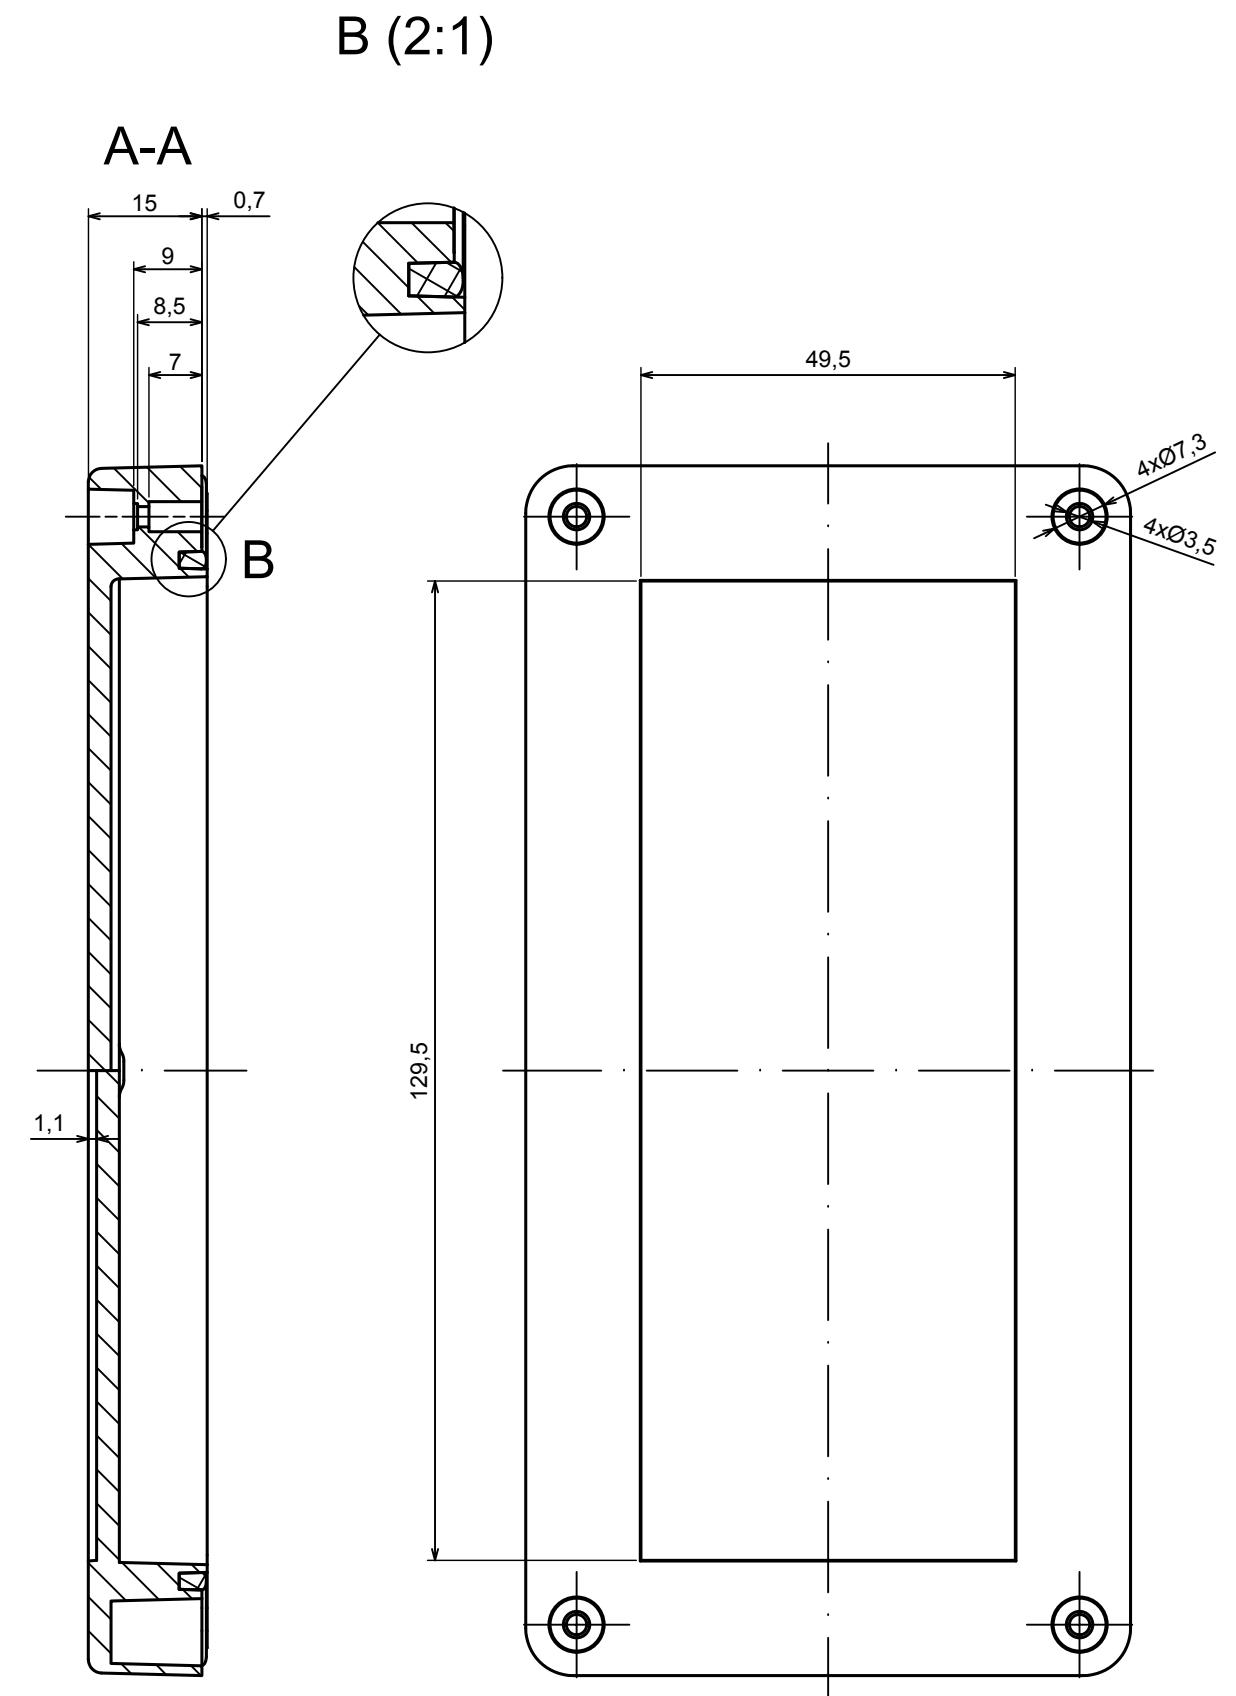

A |

All rights reserved, Copyright Kradox 2021		
Product model	Enclosure ZP160.80.60S TM - Assembly	
Format: A3	Material: PC, ABS	
Scale 1:1	Tolerance: +/- 0.5	

All rights reserved, Copyright Kradox 2021

Product model: Enclosure ZP160.80.60S TM - Base ZP160.80.45 TM

Format: A3 Material: PC, ABS

Scale 1:1 Tolerance: +/- 0.5

All rights reserved, Copyright Kradox 2021

Product model: Enclosure ZP160.80.60S TM - Cover PZ160.80.15S

Format: A3      Material: PC, ABS

Scale 1:1      Tolerance: +/- 0.5