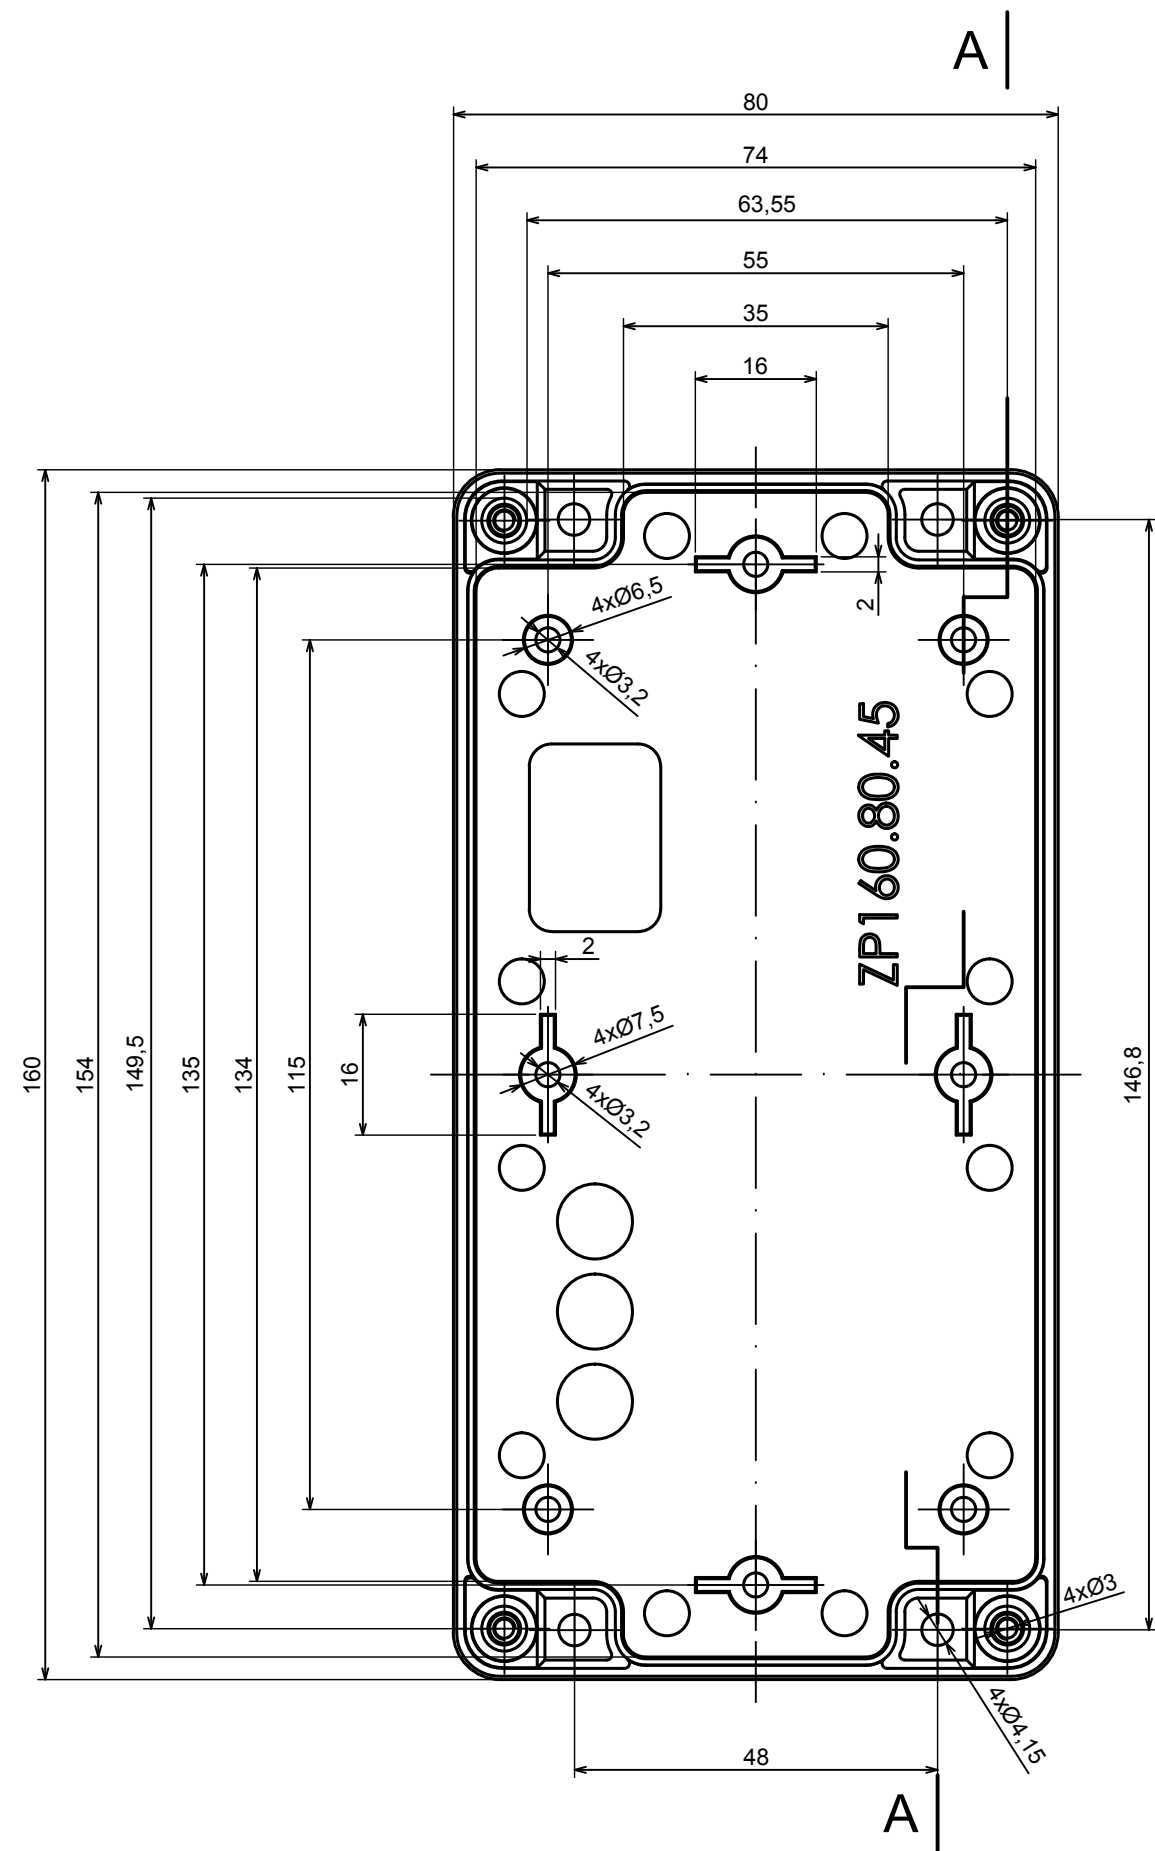

A |

All rights reserved, Copyright Kradox 2021		
Product model	Enclosure ZP160.80.60S TM - Assembly	
Format: A3	Material: PC, ABS	
Scale 1:1	Tolerance: +/- 0.5	

All rights reserved, Copyright Kradox 2021

Product model: Enclosure ZP160.80.60S TM - Base ZP160.80.45 TM

Format: A3 Material: PC, ABS

Scale 1:1 Tolerance: +/- 0.5

All rights reserved, Copyright Kradox 2021

Product model: Enclosure ZP160.80.60S TM - Cover PZ160.80.15S

Format: A3      Material: PC, ABS

Scale 1:1      Tolerance: +/- 0.5