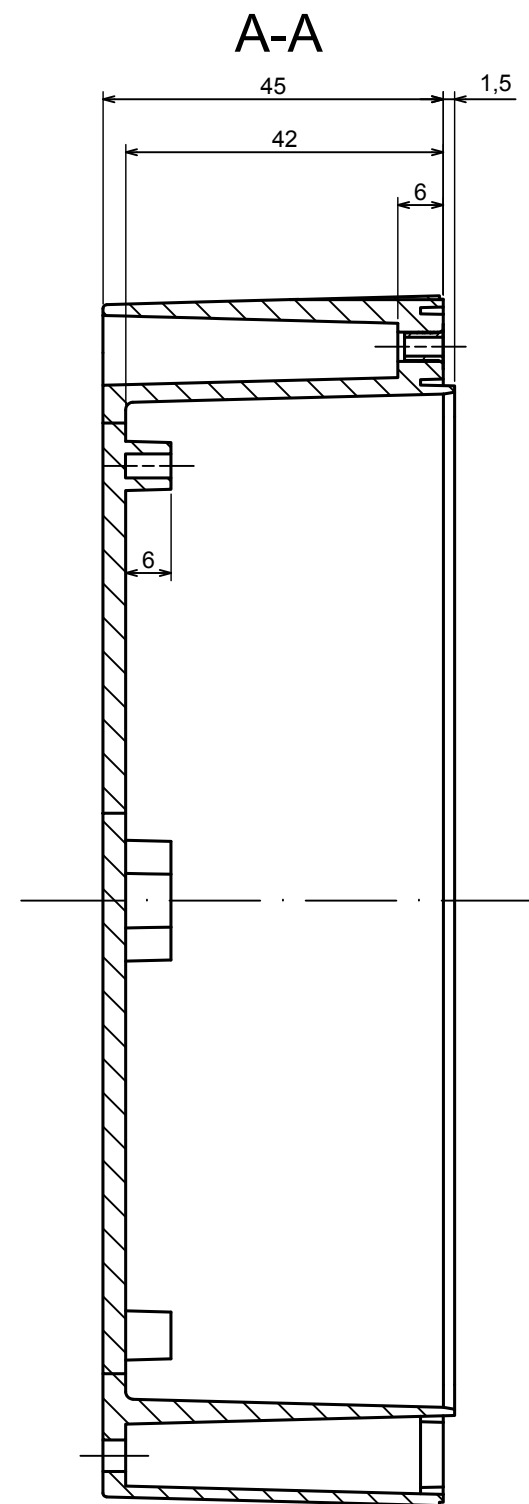

A |

All rights reserved, Copyright Kradox 2021		
Product model	Enclosure ZP160.80.60S TM - Assembly	
Format: A3	Material: PC, ABS	
Scale 1:1	Tolerance: +/- 0.5	

All rights reserved, Copyright Kradox 2021

Product model: Enclosure ZP160.80.60S TM - Base ZP160.80.45 TM

Format: A3 Material: PC, ABS

Scale 1:1 Tolerance: +/- 0.5

All rights reserved, Copyright Kradox 2021

Product model: Enclosure ZP160.80.60S TM - Cover PZ160.80.15S

Format: A3      Material: PC, ABS

Scale 1:1      Tolerance: +/- 0.5