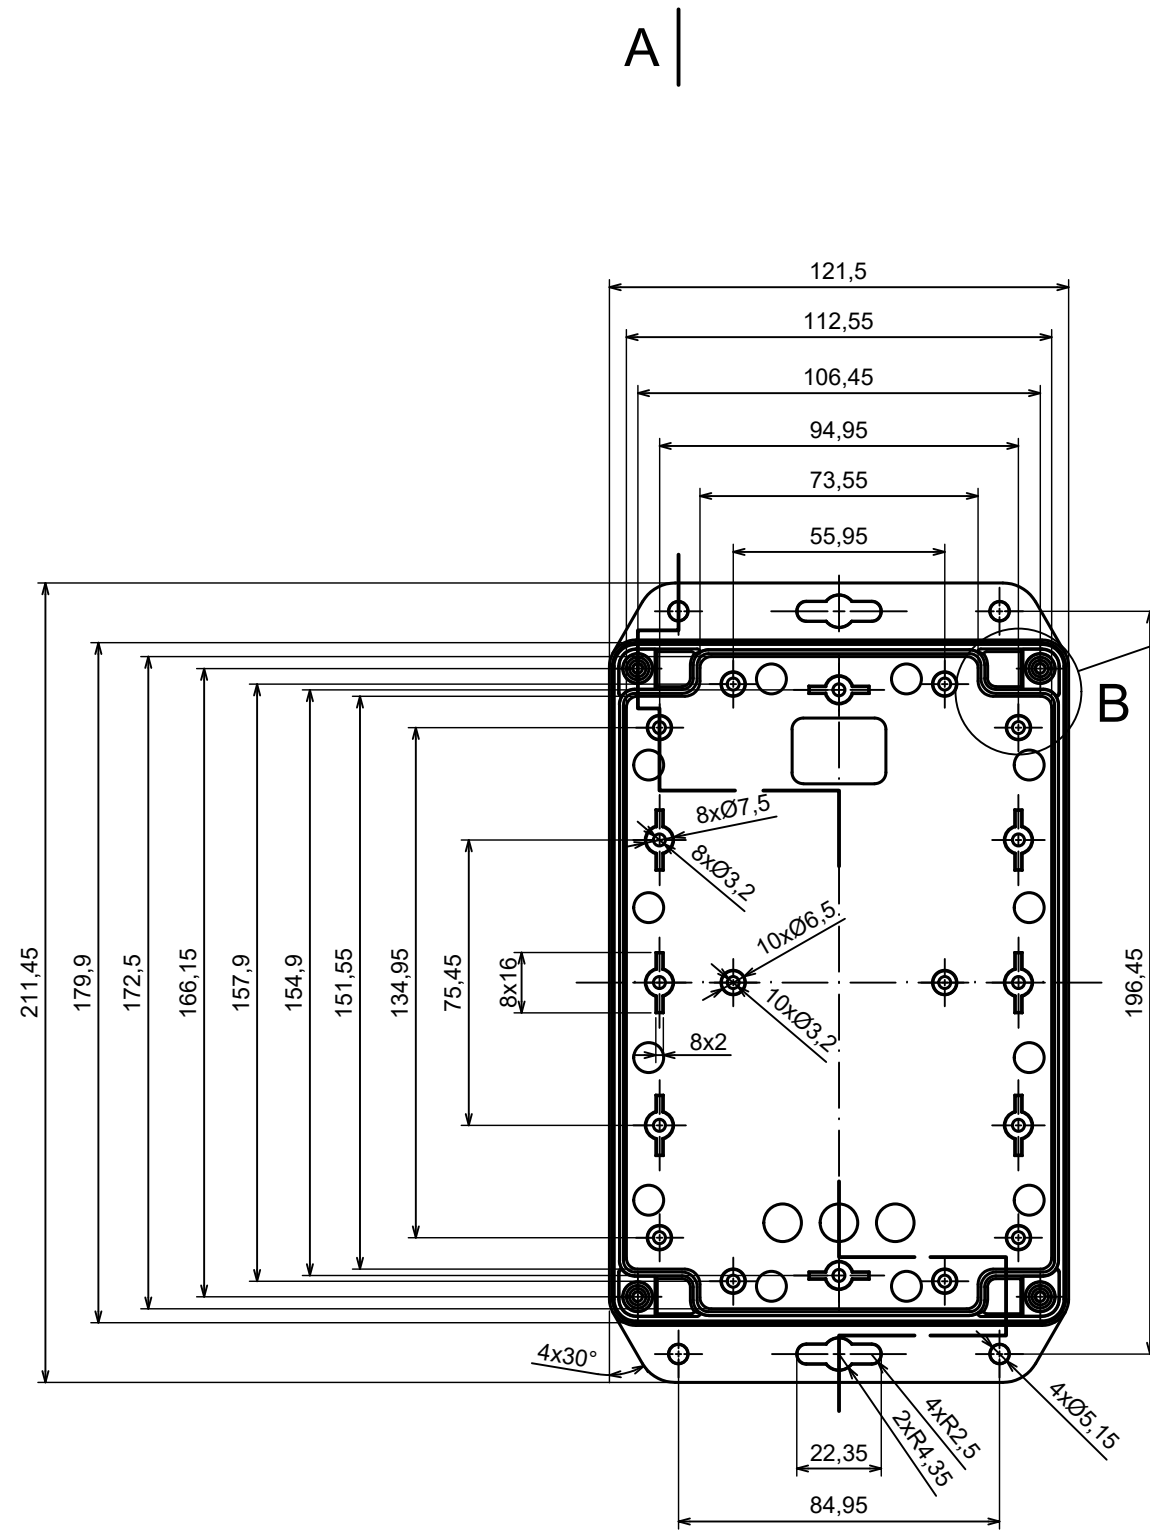

A |

A |

All rights reserved, Copyright Kradox 2023

Product model Enclosure ZP180.120.60Sub TM - Assembly

Format: A3 Material: ASA

Scale 1:1 Tolerance: +/- 0.5

B (1:1)

A-A

C (1:1)

A |

All rights reserved, Copyright Kradox 2023

Product model: Enclosure ZP180.120.60Sub TM - Base ZP180.120.30Ub TM

Format: A3 Material: ASA

Scale 1:2 Tolerance: +/- 0.5

All rights reserved, Copyright Kradex 2023

Product model Enclosure ZP180.120.60Sub TM - Cover ZP180.120.30Sb

Format: A3 Material: ASA

Scale 1:2 Tolerance: +/- 0.5

X-ON Electronics

Largest Supplier of Electrical and Electronic Components

Click to view similar products for [Enclosures, Boxes & Cases](#) category: