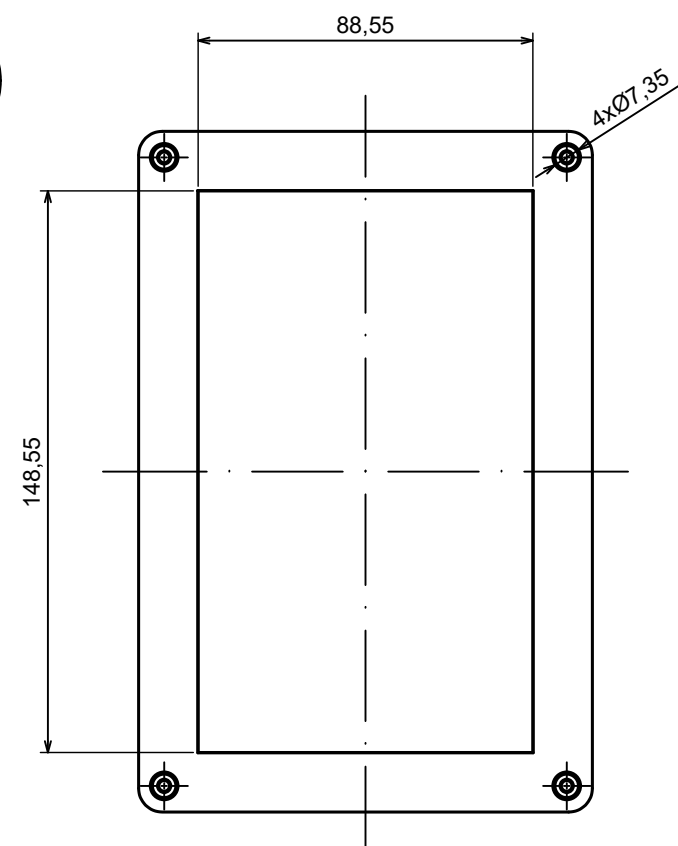

A |

A |

All rights reserved, Copyright Kradox 2023

Product model Enclosure ZP180.120.60Sub TM - Assembly

Format: A3 Material: ASA

Scale 1:1 Tolerance: +/- 0.5

B (1:1)

A-A

C (1:1)

A |

All rights reserved, Copyright Kradox 2023

Product model: Enclosure ZP180.120.60Sub TM - Base ZP180.120.30Ub TM

Format: A3 Material: ASA

Scale 1:2 Tolerance: +/- 0.5

All rights reserved, Copyright Kradex 2023

Product model Enclosure ZP180.120.60Sub TM - Cover ZP180.120.30Sb

Format: A3 Material: ASA

Scale 1:2 Tolerance: +/- 0.5

X-ON Electronics

Largest Supplier of Electrical and Electronic Components

Click to view similar products for [Enclosures, Boxes & Cases](#) category: