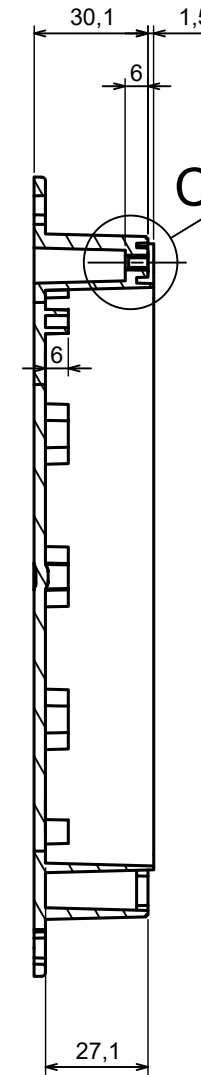

A |

A |

All rights reserved, Copyright Kradox 2023

Product model Enclosure ZP180.120.60Sub TM - Assembly

Format: A3 Material: ASA

Scale 1:1 Tolerance: +/- 0.5

B (1:1)

A-A

C (1:1)

A |

All rights reserved, Copyright Kradox 2023

Product model: Enclosure ZP180.120.60Sub TM - Base ZP180.120.30Ub TM

Format: A3 Material: ASA

Scale 1:2 Tolerance: +/- 0.5

All rights reserved, Copyright Kradex 2023

Product model Enclosure ZP180.120.60Sub TM - Cover ZP180.120.30Sb

Format: A3 Material: ASA

Scale 1:2 Tolerance: +/- 0.5

X-ON Electronics

Largest Supplier of Electrical and Electronic Components

Click to view similar products for [Enclosures, Boxes & Cases](#) category: