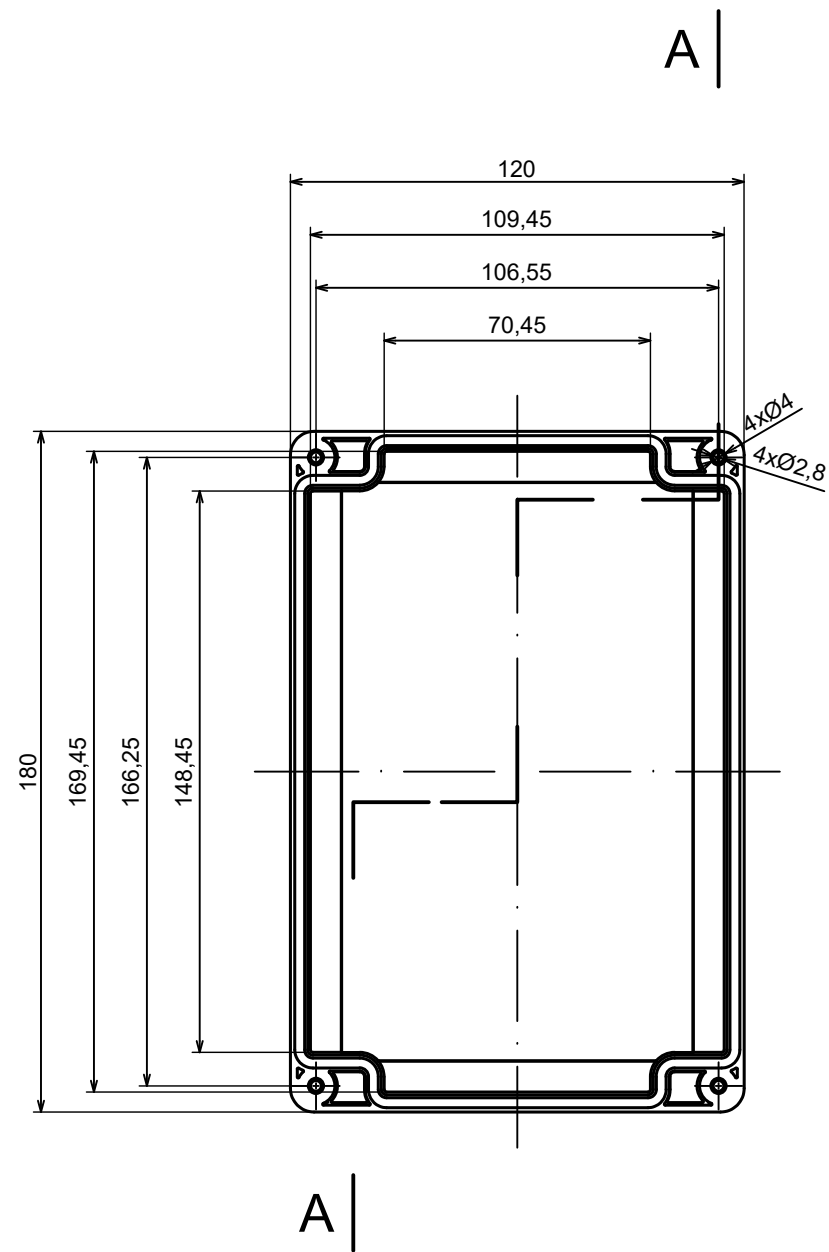

A |

A |

All rights reserved, Copyright Kradox 2023

Product model Enclosure ZP180.120.60Sub TM - Assembly

Format: A3 Material: ASA

Scale 1:1 Tolerance: +/- 0.5

B (1:1)

A-A

C (1:1)

A |

All rights reserved, Copyright Kradox 2023

Product model: Enclosure ZP180.120.60Sub TM - Base ZP180.120.30Ub TM

Format: A3 Material: ASA

Scale 1:2 Tolerance: +/- 0.5

All rights reserved, Copyright Kradex 2023

Product model Enclosure ZP180.120.60Sub TM - Cover ZP180.120.30Sb

Format: A3 Material: ASA

Scale 1:2 Tolerance: +/- 0.5

X-ON Electronics

Largest Supplier of Electrical and Electronic Components

Click to view similar products for [Enclosures, Boxes & Cases](#) category: