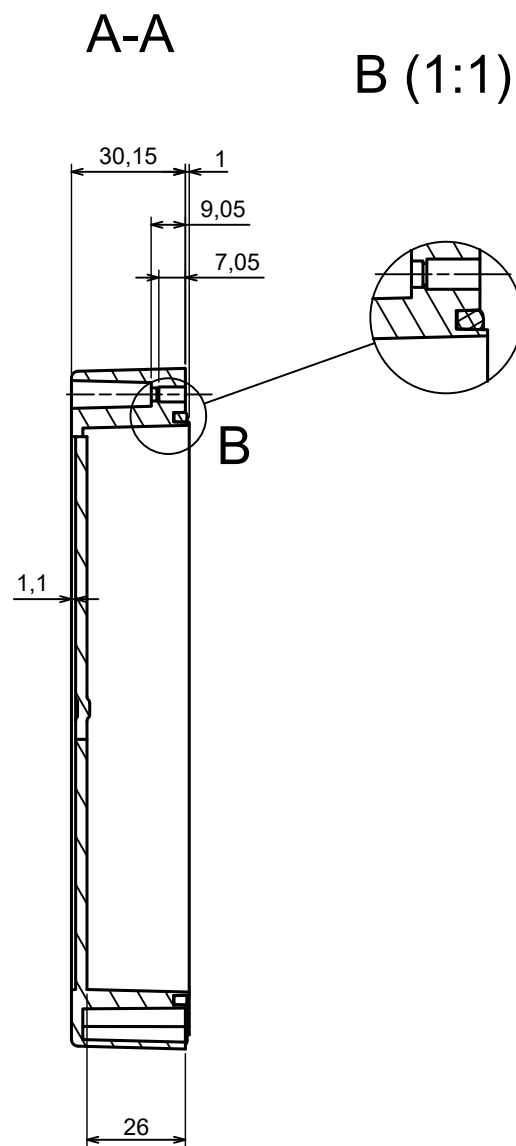

A |

A |

All rights reserved, Copyright Kradox 2023

Product model Enclosure ZP180.120.60Sub TM - Assembly

Format: A3 Material: ASA

Scale 1:1 Tolerance: +/- 0.5

B (1:1)

A-A

C (1:1)

A |

All rights reserved, Copyright Kradox 2023

Product model: Enclosure ZP180.120.60Sub TM - Base ZP180.120.30Ub TM

Format: A3 Material: ASA

Scale 1:2 Tolerance: +/- 0.5

All rights reserved, Copyright Kradex 2023

Product model Enclosure ZP180.120.60Sub TM - Cover ZP180.120.30Sb

Format: A3 Material: ASA

Scale 1:2 Tolerance: +/- 0.5

X-ON Electronics

Largest Supplier of Electrical and Electronic Components

Click to view similar products for [Enclosures, Boxes & Cases](#) category: