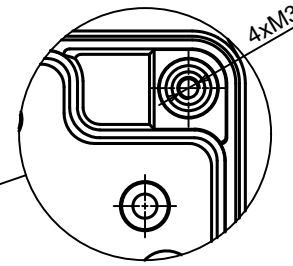

A |

A |

All rights reserved, Copyright Kradox 2023

Product model Enclosure ZP180.120.60Sub TM - Assembly

Format: A3 Material: ASA

Scale 1:1 Tolerance: +/- 0.5

B (1:1)

A-A

C (1:1)

A |

All rights reserved, Copyright Kradox 2023

Product model: Enclosure ZP180.120.60Sub TM - Base ZP180.120.30Ub TM

Format: A3 Material: ASA

Scale 1:2 Tolerance: +/- 0.5

All rights reserved, Copyright Kradex 2023

Product model Enclosure ZP180.120.60Sub TM - Cover ZP180.120.30Sb

Format: A3 Material: ASA

Scale 1:2 Tolerance: +/- 0.5

X-ON Electronics

Largest Supplier of Electrical and Electronic Components

Click to view similar products for [Enclosures, Boxes & Cases](#) category: