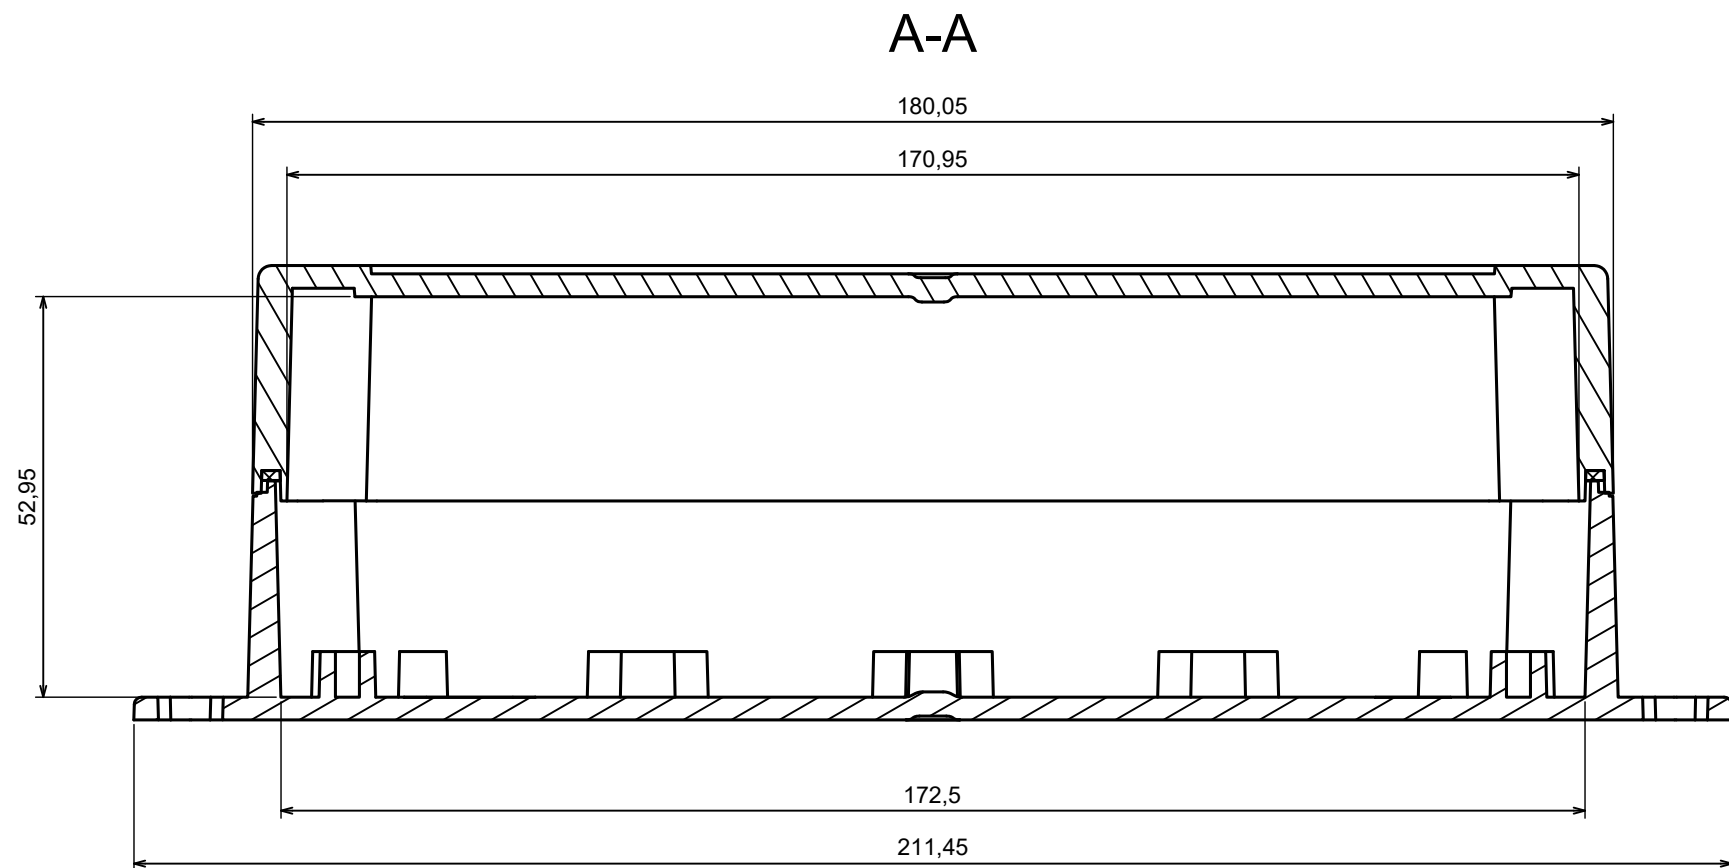

A |

A |

All rights reserved, Copyright Kradox 2023

Product model Enclosure ZP180.120.60Sub TM - Assembly

Format: A3 Material: ASA

Scale 1:1 Tolerance: +/- 0.5

B (1:1)

A-A

C (1:1)

A |

All rights reserved, Copyright Kradox 2023

Product model: Enclosure ZP180.120.60Sub TM - Base ZP180.120.30Ub TM

Format: A3 Material: ASA

Scale 1:2 Tolerance: +/- 0.5

All rights reserved, Copyright Kradex 2023

Product model Enclosure ZP180.120.60Sub TM - Cover ZP180.120.30Sb

Format: A3 Material: ASA

Scale 1:2 Tolerance: +/- 0.5

X-ON Electronics

Largest Supplier of Electrical and Electronic Components

Click to view similar products for [Enclosures, Boxes & Cases](#) category: