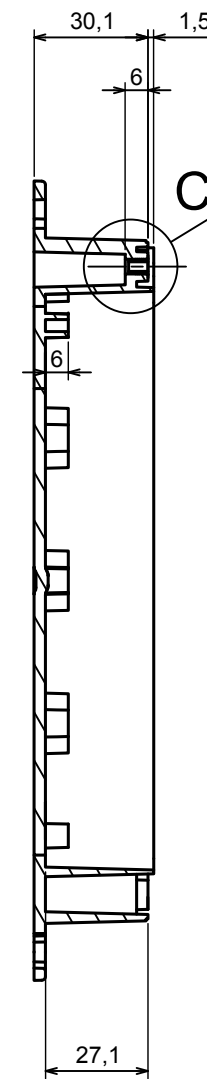

A |

A |

All rights reserved, Copyright Kradox 2020

Product model Enclosure ZP180.120.60SU TM - Assembly

Format: A3 Material: PC, ABS

Scale 1:1 Tolerance: +/- 0.5

B (1:1)

A-A

C (1:1)

A |

|  |   |
|--|---|
| All rights reserved, Copyright Kradox 2020 |   |
| Product model                              | Enclosure ZP180.120.60SU TM - Base ZP180.120.30U TM |
| Format: A3                                 | Material: PC, ABS                                   |
| Scale 1:2                                  | Tolerance: +/- 0.5                                  |

All rights reserved, Copyright Kradex 2020

Product model Enclosure ZP180.120.60SU TM - Cover ZP180.120.30S

Format: A3 Material: PC, ABS

Scale 1:2 Tolerance: +/- 0.5