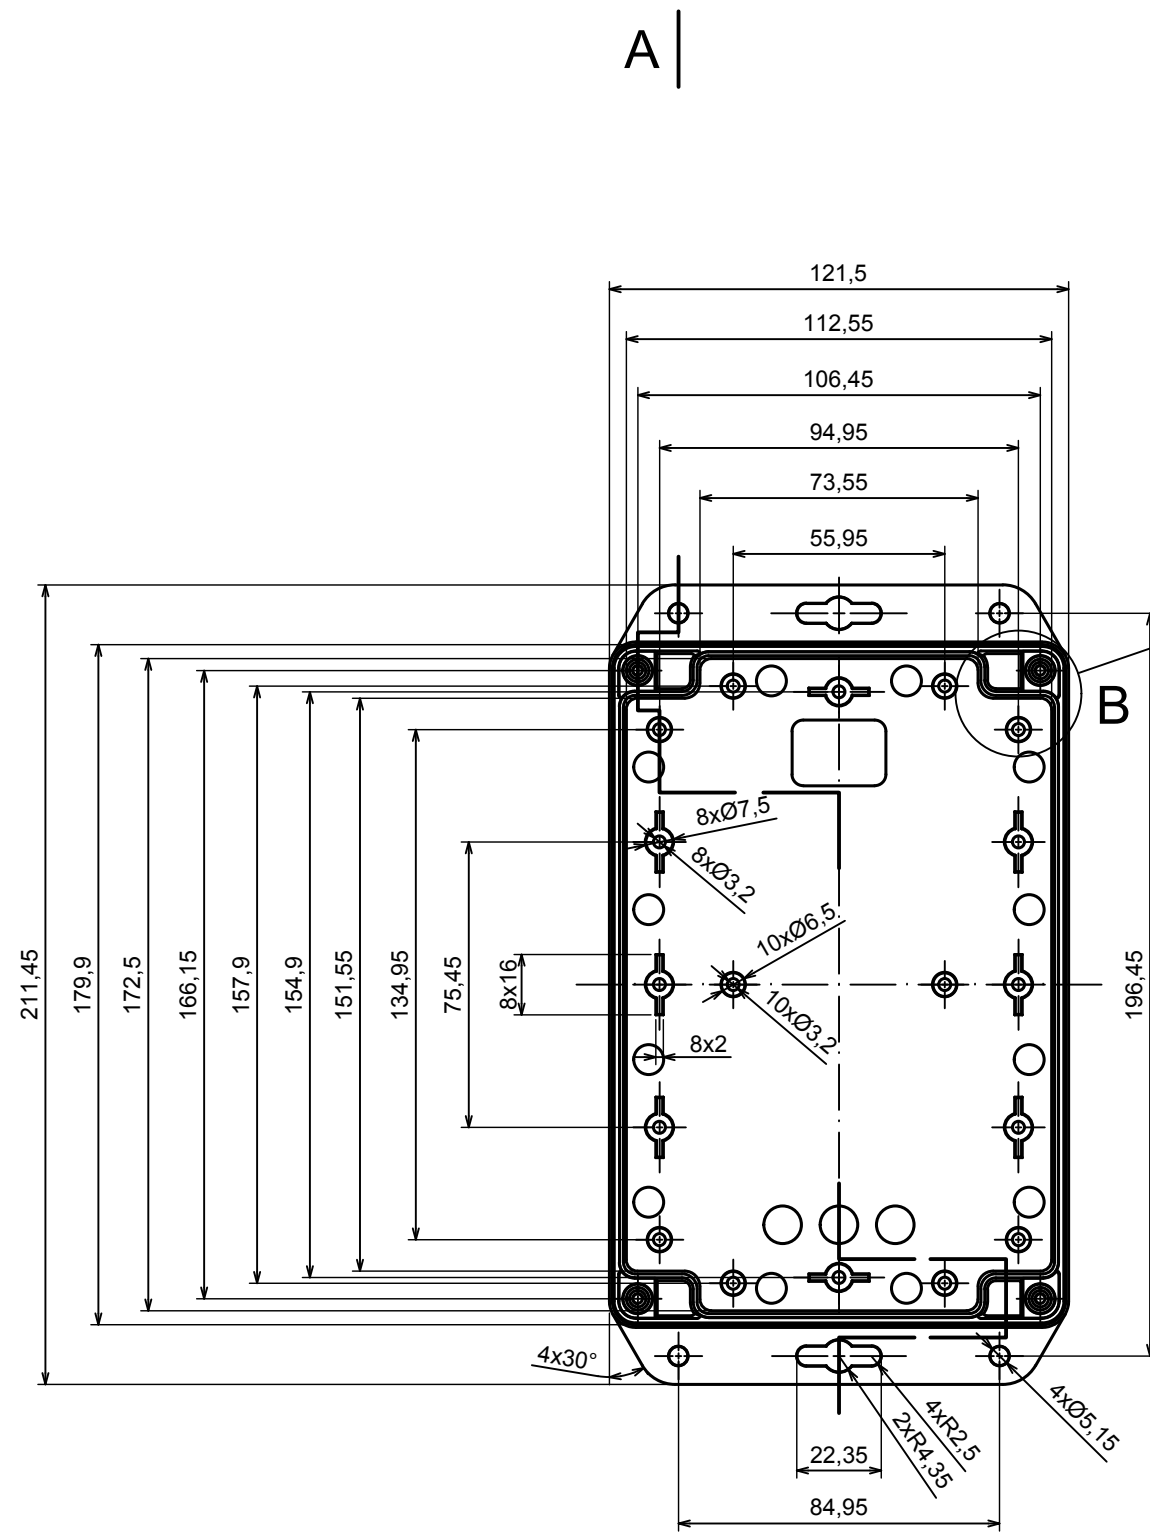

A |

A |

All rights reserved, Copyright Kradox 2020

Product model Enclosure ZP180.120.60SU TM - Assembly

Format: A3 Material: PC, ABS

Scale 1:1 Tolerance: +/- 0.5

B (1:1)

A-A

C (1:1)

A |

|  |   |
|--|---|
| All rights reserved, Copyright Kradox 2020 |   |
| Product model                              | Enclosure ZP180.120.60SU TM - Base ZP180.120.30U TM |
| Format: A3                                 | Material: PC, ABS                                   |
| Scale 1:2                                  | Tolerance: +/- 0.5                                  |

All rights reserved, Copyright Kradex 2020

Product model Enclosure ZP180.120.60SU TM - Cover ZP180.120.30S

Format: A3 Material: PC, ABS

Scale 1:2 Tolerance: +/- 0.5