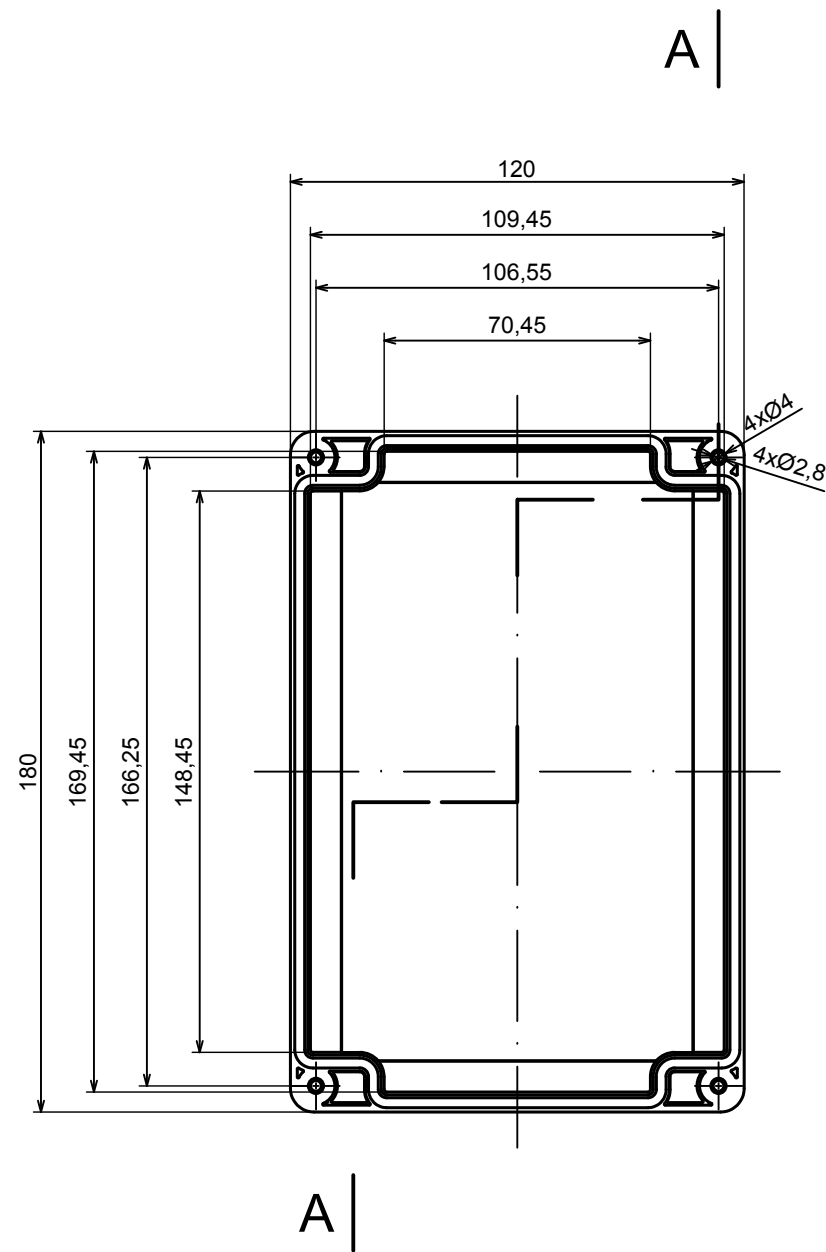

A |

A |

All rights reserved, Copyright Kradox 2020

Product model Enclosure ZP180.120.60SU TM - Assembly

Format: A3 Material: PC, ABS

Scale 1:1 Tolerance: +/- 0.5

B (1:1)

A-A

C (1:1)

A |

|  |   |
|--|---|
| All rights reserved, Copyright Kradox 2020 |   |
| Product model                              | Enclosure ZP180.120.60SU TM - Base ZP180.120.30U TM |
| Format: A3                                 | Material: PC, ABS                                   |
| Scale 1:2                                  | Tolerance: +/- 0.5                                  |

All rights reserved, Copyright Kradex 2020

Product model Enclosure ZP180.120.60SU TM - Cover ZP180.120.30S

Format: A3 Material: PC, ABS

Scale 1:2 Tolerance: +/- 0.5