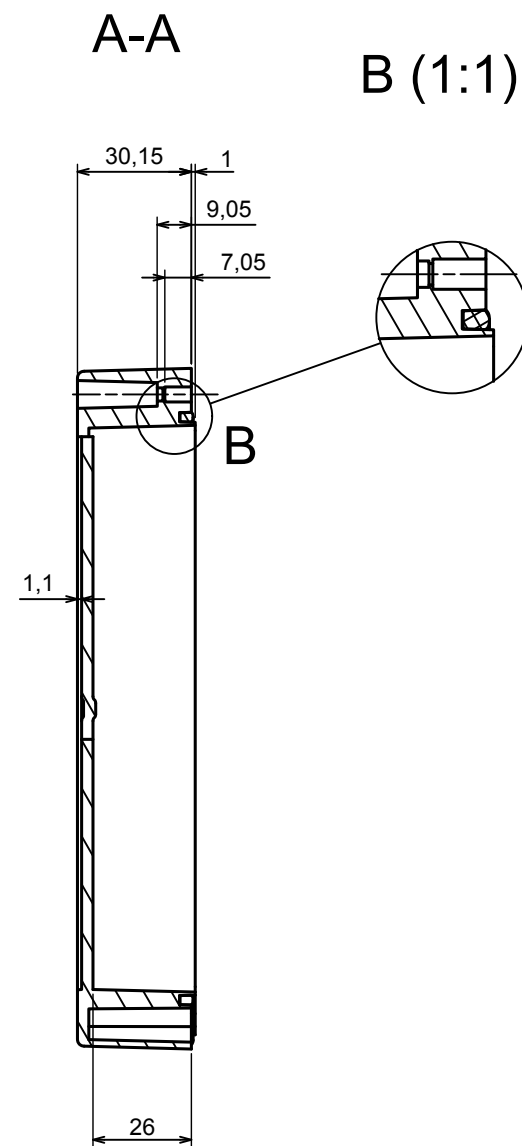

A |

A |

All rights reserved, Copyright Kradox 2020

Product model Enclosure ZP180.120.60SU TM - Assembly

Format: A3 Material: PC, ABS

Scale 1:1 Tolerance: +/- 0.5

B (1:1)

A-A

C (1:1)

A |

|  |   |
|--|---|
| All rights reserved, Copyright Kradox 2020 |   |
| Product model                              | Enclosure ZP180.120.60SU TM - Base ZP180.120.30U TM |
| Format: A3                                 | Material: PC, ABS                                   |
| Scale 1:2                                  | Tolerance: +/- 0.5                                  |

All rights reserved, Copyright Kradex 2020

Product model Enclosure ZP180.120.60SU TM - Cover ZP180.120.30S

Format: A3 Material: PC, ABS

Scale 1:2 Tolerance: +/- 0.5