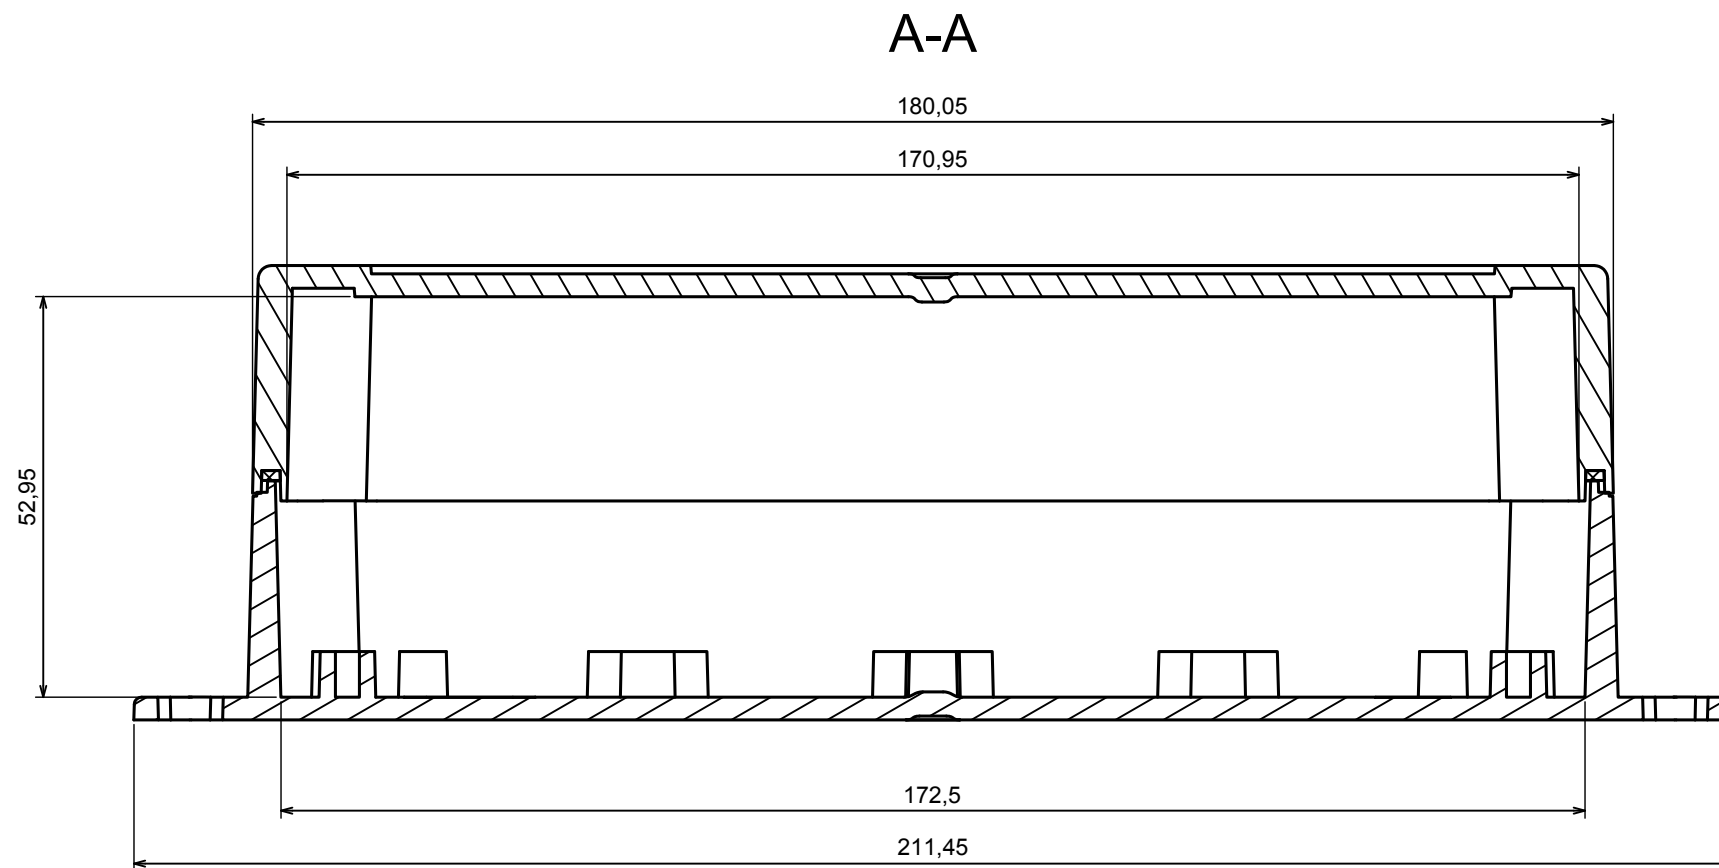

A |

A |

All rights reserved, Copyright Kradox 2020

Product model Enclosure ZP180.120.60SU TM - Assembly

Format: A3 Material: PC, ABS

Scale 1:1 Tolerance: +/- 0.5

B (1:1)

A-A

C (1:1)

A |

|  |   |
|--|---|
| All rights reserved, Copyright Kradox 2020 |   |
| Product model                              | Enclosure ZP180.120.60SU TM - Base ZP180.120.30U TM |
| Format: A3                                 | Material: PC, ABS                                   |
| Scale 1:2                                  | Tolerance: +/- 0.5                                  |

All rights reserved, Copyright Kradex 2020

Product model Enclosure ZP180.120.60SU TM - Cover ZP180.120.30S

Format: A3 Material: PC, ABS

Scale 1:2 Tolerance: +/- 0.5