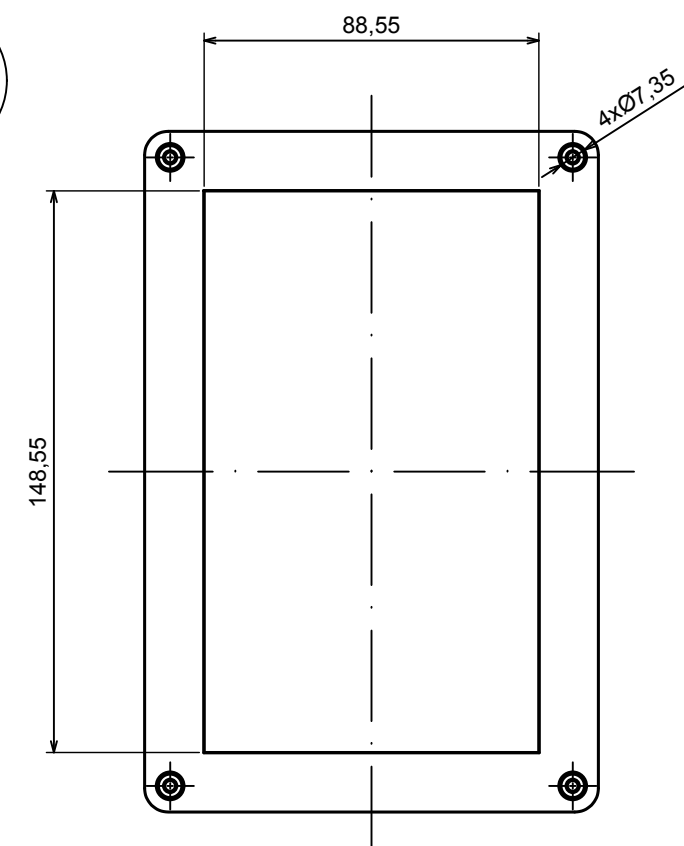

A |

A |

All rights reserved, Copyright Kradox 2020

Product model Enclosure ZP180.120.60SU TM - Assembly

Format: A3 Material: PC, ABS

Scale 1:1 Tolerance: +/- 0.5

B (1:1)

A-A

C (1:1)

A |

|  |   |
|--|---|
| All rights reserved, Copyright Kradox 2020 |   |
| Product model                              | Enclosure ZP180.120.60SU TM - Base ZP180.120.30U TM |
| Format: A3                                 | Material: PC, ABS                                   |
| Scale 1:2                                  | Tolerance: +/- 0.5                                  |

All rights reserved, Copyright Kradex 2020

Product model Enclosure ZP180.120.60SU TM - Cover ZP180.120.30S

Format: A3 Material: PC, ABS

Scale 1:2 Tolerance: +/- 0.5