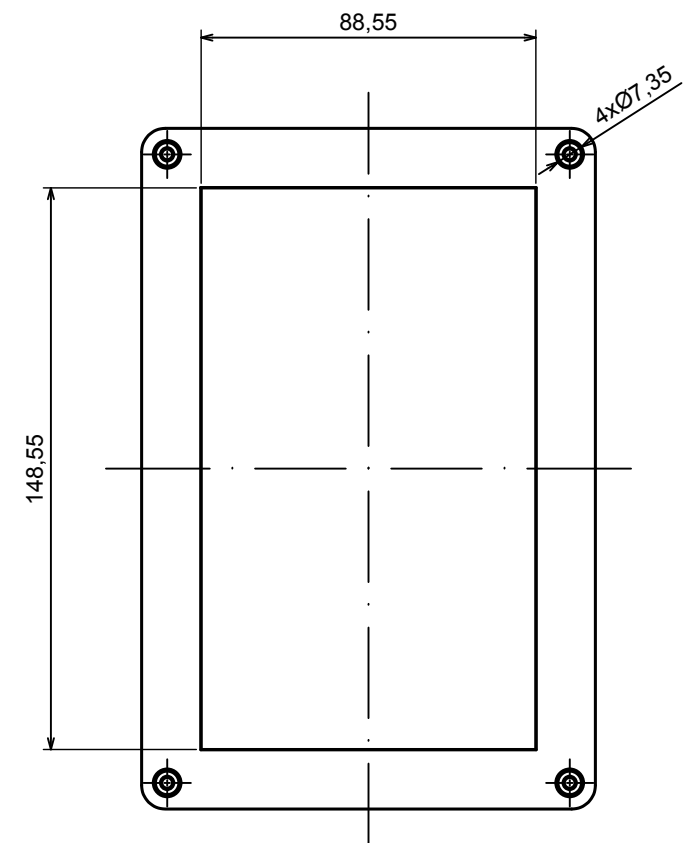

A |

A |

All rights reserved, Copyright Kradox 2020

Product model Enclosure ZP180.120.60U TM - Assembly

Format: A3 Material: PC, ABS

Scale 1:1 Tolerance: +/- 0.5

B (1:1)

A-A

C (1:1)

A |

All rights reserved, Copyright Kradox 2020

Product model Enclosure ZP180.120.60U TM - Base ZP180.120.30U TM

Format: A3 Material: PC, ABS

Scale 1:2 Tolerance: +/- 0.5

All rights reserved, Copyright Kradex 2020

Product model: Enclosure ZP180.120.60U TM - Cover ZP180.120.30

Format: A3 Material: PC, ABS

Scale 1:2 Tolerance: +/- 0.5

X-ON Electronics

Largest Supplier of Electrical and Electronic Components

Click to view similar products for [Enclosures, Boxes & Cases](#) category: