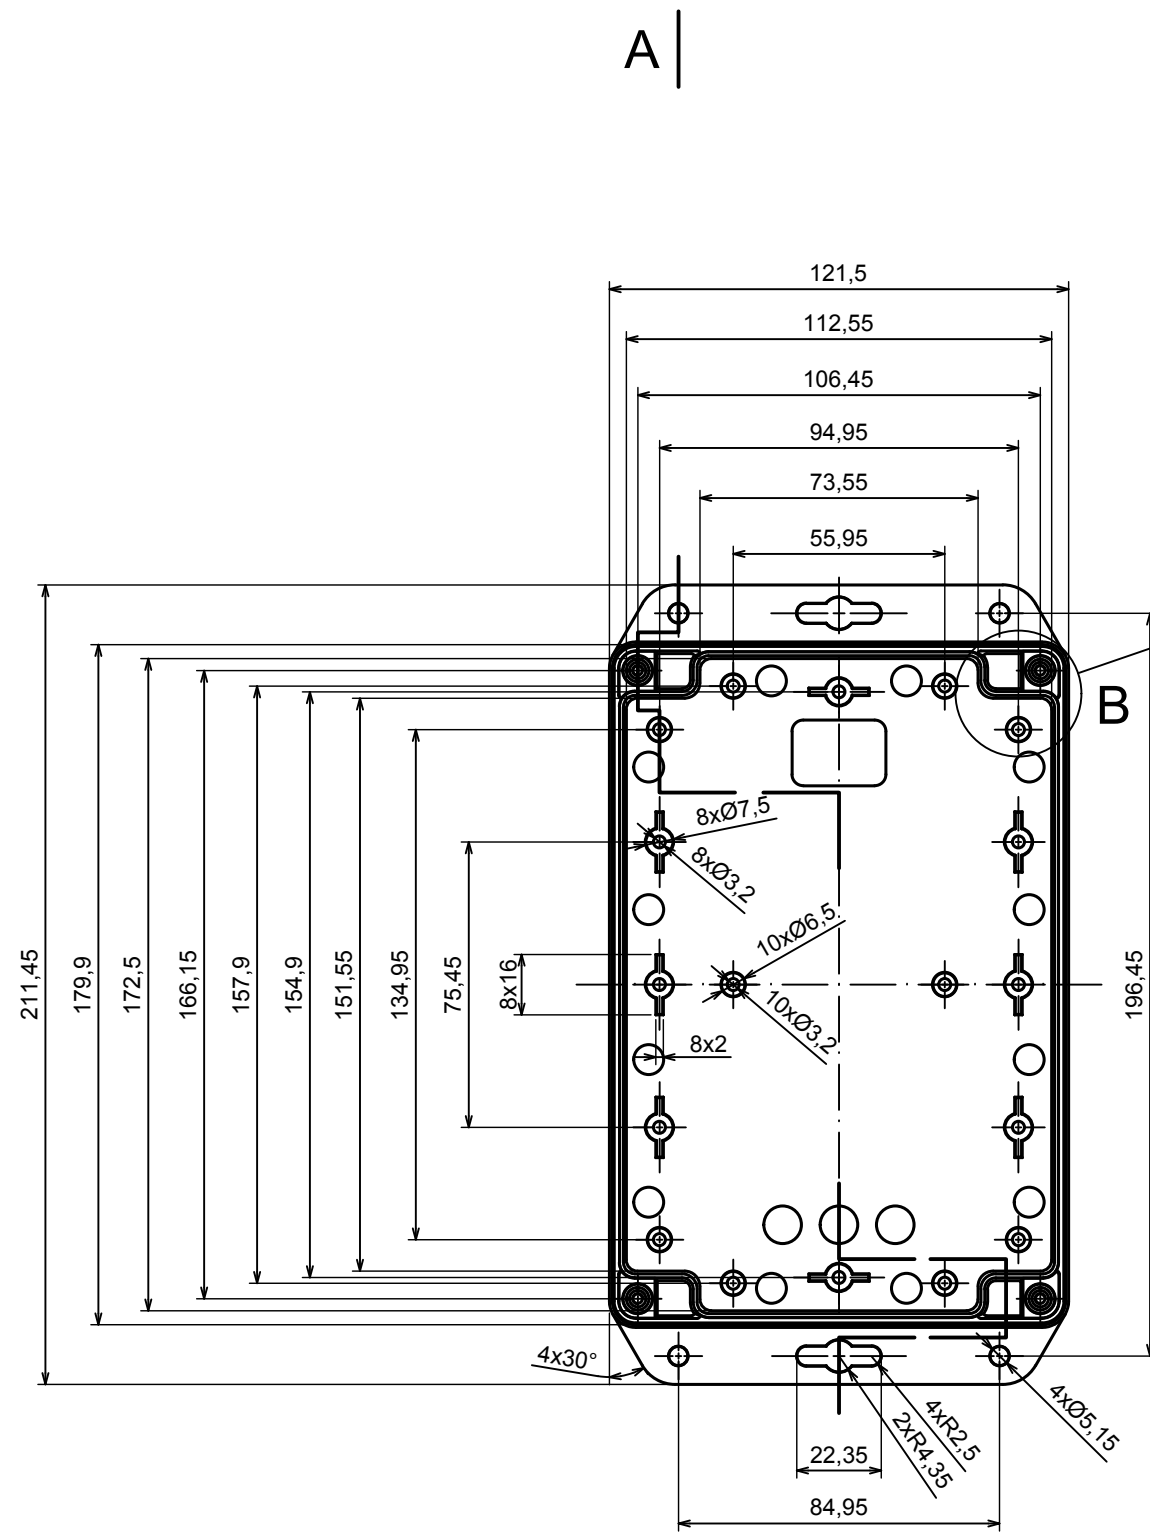

A |

A |

All rights reserved, Copyright Kradox 2020

Product model Enclosure ZP180.120.60U TM - Assembly

Format: A3 Material: PC, ABS

Scale 1:1 Tolerance: +/- 0.5

B (1:1)

A-A

C (1:1)

A |

All rights reserved, Copyright Kradox 2020

Product model Enclosure ZP180.120.60U TM - Base ZP180.120.30U TM

Format: A3 Material: PC, ABS

Scale 1:2 Tolerance: +/- 0.5

All rights reserved, Copyright Kradex 2020

Product model: Enclosure ZP180.120.60U TM - Cover ZP180.120.30

Format: A3 Material: PC, ABS

Scale 1:2 Tolerance: +/- 0.5

X-ON Electronics

Largest Supplier of Electrical and Electronic Components

Click to view similar products for [Enclosures, Boxes & Cases](#) category: