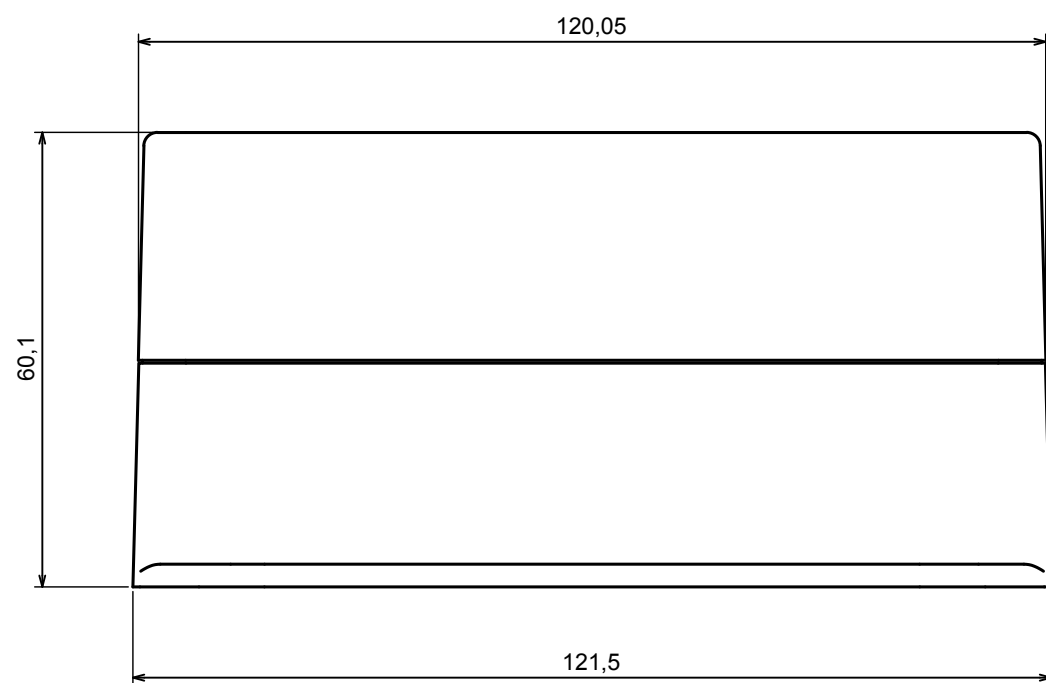

A |

A |

All rights reserved, Copyright Kradox 2020

Product model Enclosure ZP180.120.60U TM - Assembly

Format: A3 Material: PC, ABS

Scale 1:1 Tolerance: +/- 0.5

B (1:1)

A-A

C (1:1)

A |

All rights reserved, Copyright Kradox 2020

Product model Enclosure ZP180.120.60U TM - Base ZP180.120.30U TM

Format: A3 Material: PC, ABS

Scale 1:2 Tolerance: +/- 0.5

All rights reserved, Copyright Kradex 2020

Product model: Enclosure ZP180.120.60U TM - Cover ZP180.120.30

Format: A3 Material: PC, ABS

Scale 1:2 Tolerance: +/- 0.5

X-ON Electronics

Largest Supplier of Electrical and Electronic Components

Click to view similar products for [Enclosures, Boxes & Cases](#) category: