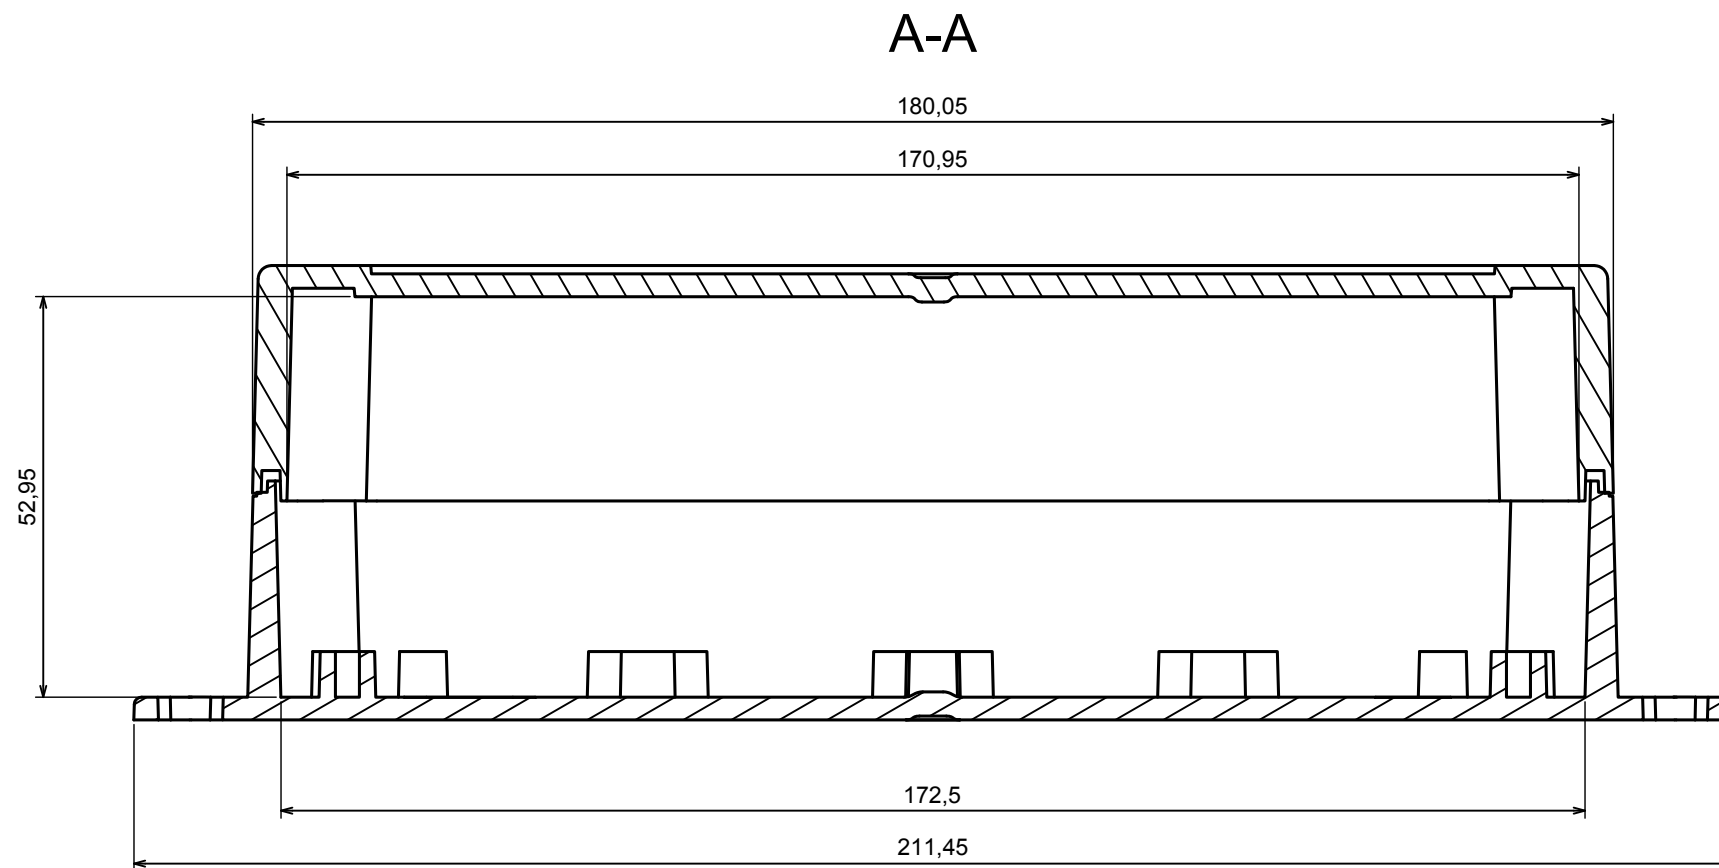

A |

A |

All rights reserved, Copyright Kradox 2020

Product model Enclosure ZP180.120.60U TM - Assembly

Format: A3 Material: PC, ABS

Scale 1:1 Tolerance: +/- 0.5

B (1:1)

A-A

C (1:1)

A |

All rights reserved, Copyright Kradox 2020

Product model Enclosure ZP180.120.60U TM - Base ZP180.120.30U TM

Format: A3 Material: PC, ABS

Scale 1:2 Tolerance: +/- 0.5

All rights reserved, Copyright Kradex 2020

Product model: Enclosure ZP180.120.60U TM - Cover ZP180.120.30

Format: A3 Material: PC, ABS

Scale 1:2 Tolerance: +/- 0.5

X-ON Electronics

Largest Supplier of Electrical and Electronic Components

Click to view similar products for [Enclosures, Boxes & Cases](#) category: