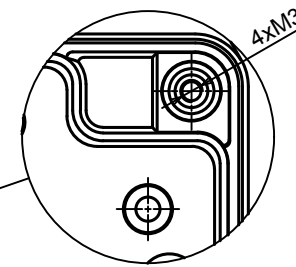

A |

A |

All rights reserved, Copyright Kradox 2020

Product model Enclosure ZP180.120.60U TM - Assembly

Format: A3 Material: PC, ABS

Scale 1:1 Tolerance: +/- 0.5

B (1:1)

A-A

C (1:1)

A |

All rights reserved, Copyright Kradox 2020

Product model Enclosure ZP180.120.60U TM - Base ZP180.120.30U TM

Format: A3 Material: PC, ABS

Scale 1:2 Tolerance: +/- 0.5

All rights reserved, Copyright Kradex 2020

Product model: Enclosure ZP180.120.60U TM - Cover ZP180.120.30

Format: A3 Material: PC, ABS

Scale 1:2 Tolerance: +/- 0.5

X-ON Electronics

Largest Supplier of Electrical and Electronic Components

Click to view similar products for [Enclosures, Boxes & Cases](#) category: