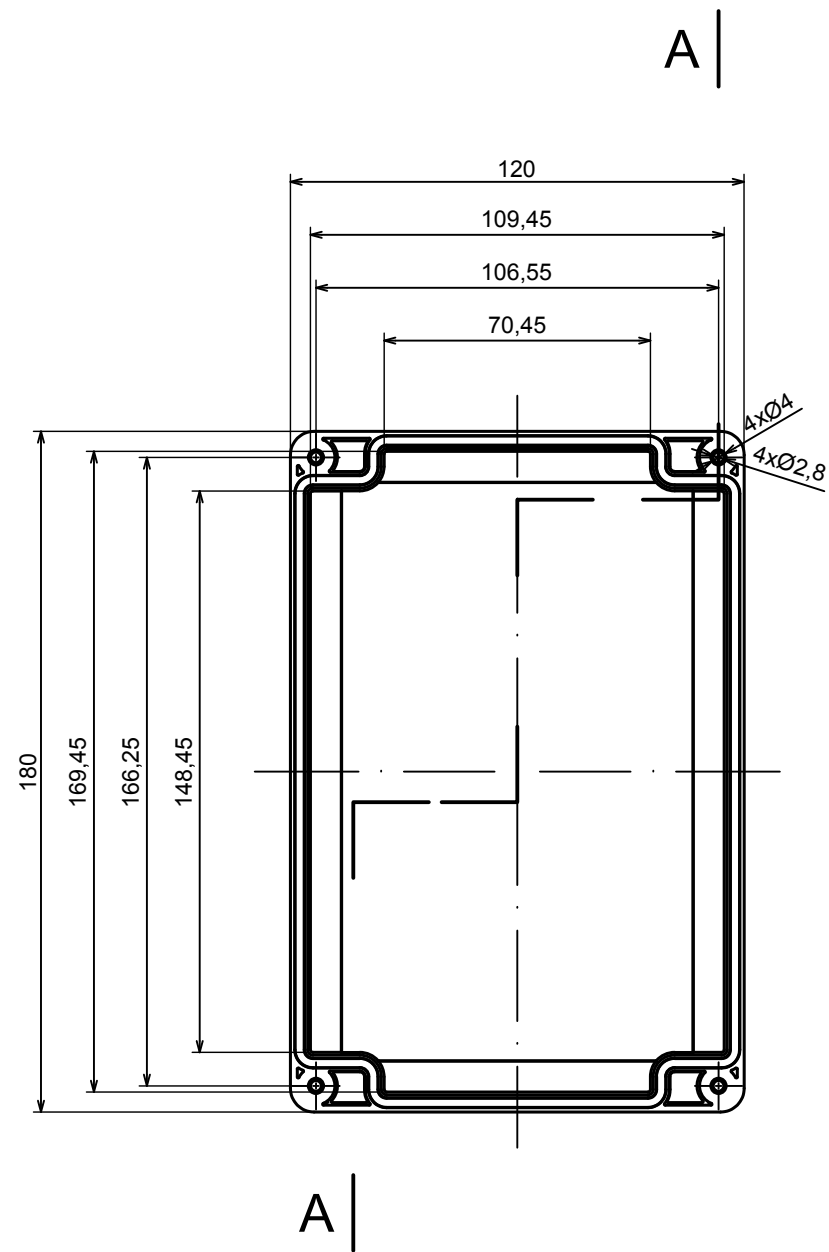

A |

A |

All rights reserved, Copyright Kradox 2020

Product model Enclosure ZP180.120.60U TM - Assembly

Format: A3 Material: PC, ABS

Scale 1:1 Tolerance: +/- 0.5

B (1:1)

A-A

C (1:1)

A |

All rights reserved, Copyright Kradox 2020

Product model Enclosure ZP180.120.60U TM - Base ZP180.120.30U TM

Format: A3 Material: PC, ABS

Scale 1:2 Tolerance: +/- 0.5

All rights reserved, Copyright Kradex 2020

Product model: Enclosure ZP180.120.60U TM - Cover ZP180.120.30

Format: A3 Material: PC, ABS

Scale 1:2 Tolerance: +/- 0.5

X-ON Electronics

Largest Supplier of Electrical and Electronic Components

Click to view similar products for [Enclosures, Boxes & Cases](#) category: