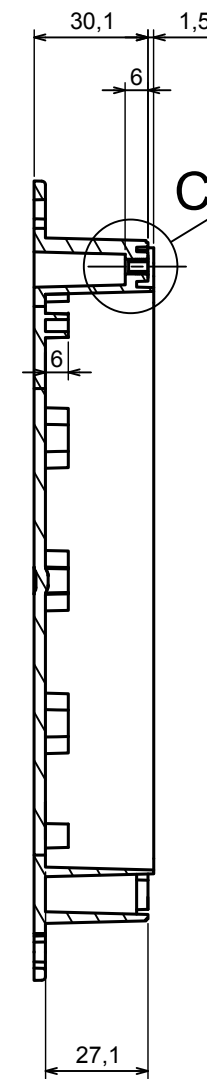

A |

A |

All rights reserved, Copyright Kradox 2020

Product model Enclosure ZP180.120.60U TM - Assembly

Format: A3 Material: PC, ABS

Scale 1:1 Tolerance: +/- 0.5

B (1:1)

A-A

C (1:1)

A |

All rights reserved, Copyright Kradox 2020

Product model Enclosure ZP180.120.60U TM - Base ZP180.120.30U TM

Format: A3 Material: PC, ABS

Scale 1:2 Tolerance: +/- 0.5

All rights reserved, Copyright Kradex 2020

Product model: Enclosure ZP180.120.60U TM - Cover ZP180.120.30

Format: A3 Material: PC, ABS

Scale 1:2 Tolerance: +/- 0.5

X-ON Electronics

Largest Supplier of Electrical and Electronic Components

Click to view similar products for [Enclosures, Boxes & Cases](#) category: