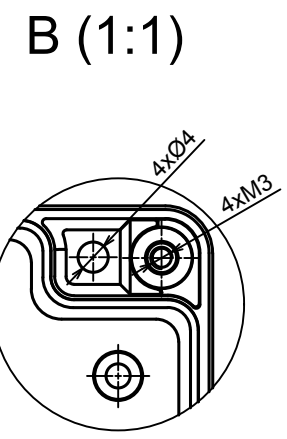

All rights reserved, Copyright Kradox 2019

Product model Enclosure ZP180.120.90 TM - Assembly

Format: A3 Material: PC, ABS

Scale 1:2 Tolerance: +/- 0.5

All rights reserved, Copyright Kradox 2019		
Product model	Enclosure ZP180.120.90 TM - Base ZP180.120.60 TM	
Format: A3	Material: PC, ABS	
Scale 1:2	Tolerance: +/- 0.5	

All rights reserved, Copyright Kradox 2019

Product model Enclosure ZP180.120.90S TM - Cover ZP180.120.30

Format: A3 Material: PC, ABS

Scale 1:2 Tolerance: +/- 0.5

X-ON Electronics

Largest Supplier of Electrical and Electronic Components