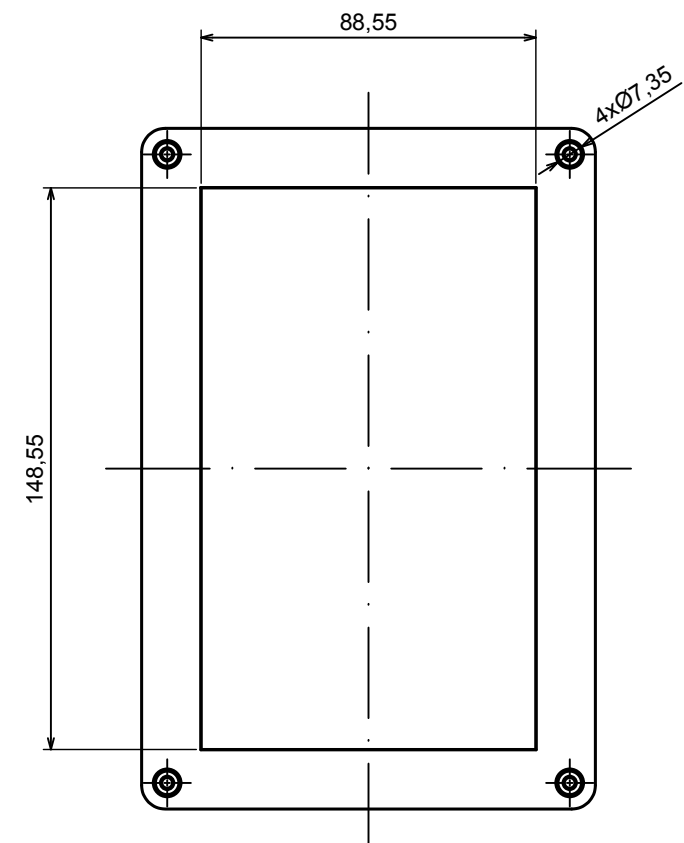

All rights reserved, Copyright Kradox 2019

Product model Enclosure ZP180.120.90 TM - Assembly

Format: A3 Material: PC, ABS

Scale 1:2 Tolerance: +/- 0.5

All rights reserved, Copyright Kradox 2019		
Product model	Enclosure ZP180.120.90 TM - Base ZP180.120.60 TM	
Format: A3	Material: PC, ABS	
Scale 1:2	Tolerance: +/- 0.5	

All rights reserved, Copyright Kradox 2019

Product model Enclosure ZP180.120.90S TM - Cover ZP180.120.30

Format: A3 Material: PC, ABS

Scale 1:2 Tolerance: +/- 0.5

X-ON Electronics

Largest Supplier of Electrical and Electronic Components