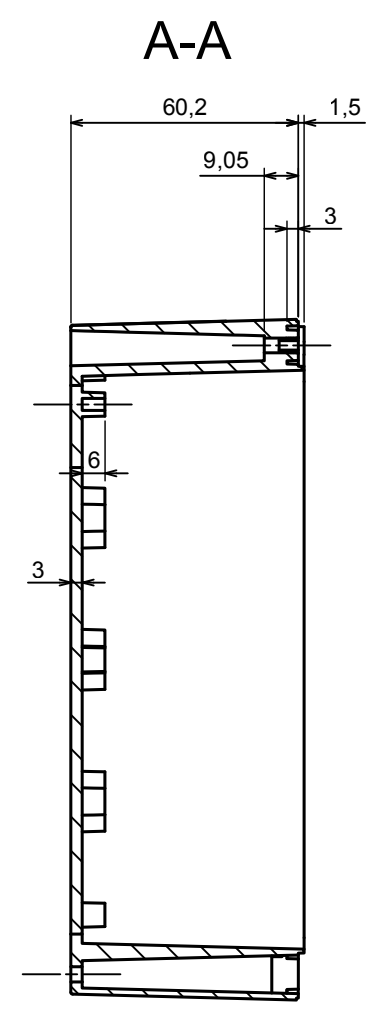

All rights reserved, Copyright Kradox 2019

Product model Enclosure ZP180.120.90 TM - Assembly

Format: A3 Material: PC, ABS

Scale 1:2 Tolerance: +/- 0.5

All rights reserved, Copyright Kradox 2019		
Product model	Enclosure ZP180.120.90 TM - Base ZP180.120.60 TM	
Format: A3	Material: PC, ABS	
Scale 1:2	Tolerance: +/- 0.5	

All rights reserved, Copyright Kradox 2019

Product model Enclosure ZP180.120.90S TM - Cover ZP180.120.30

Format: A3 Material: PC, ABS

Scale 1:2 Tolerance: +/- 0.5

X-ON Electronics

Largest Supplier of Electrical and Electronic Components