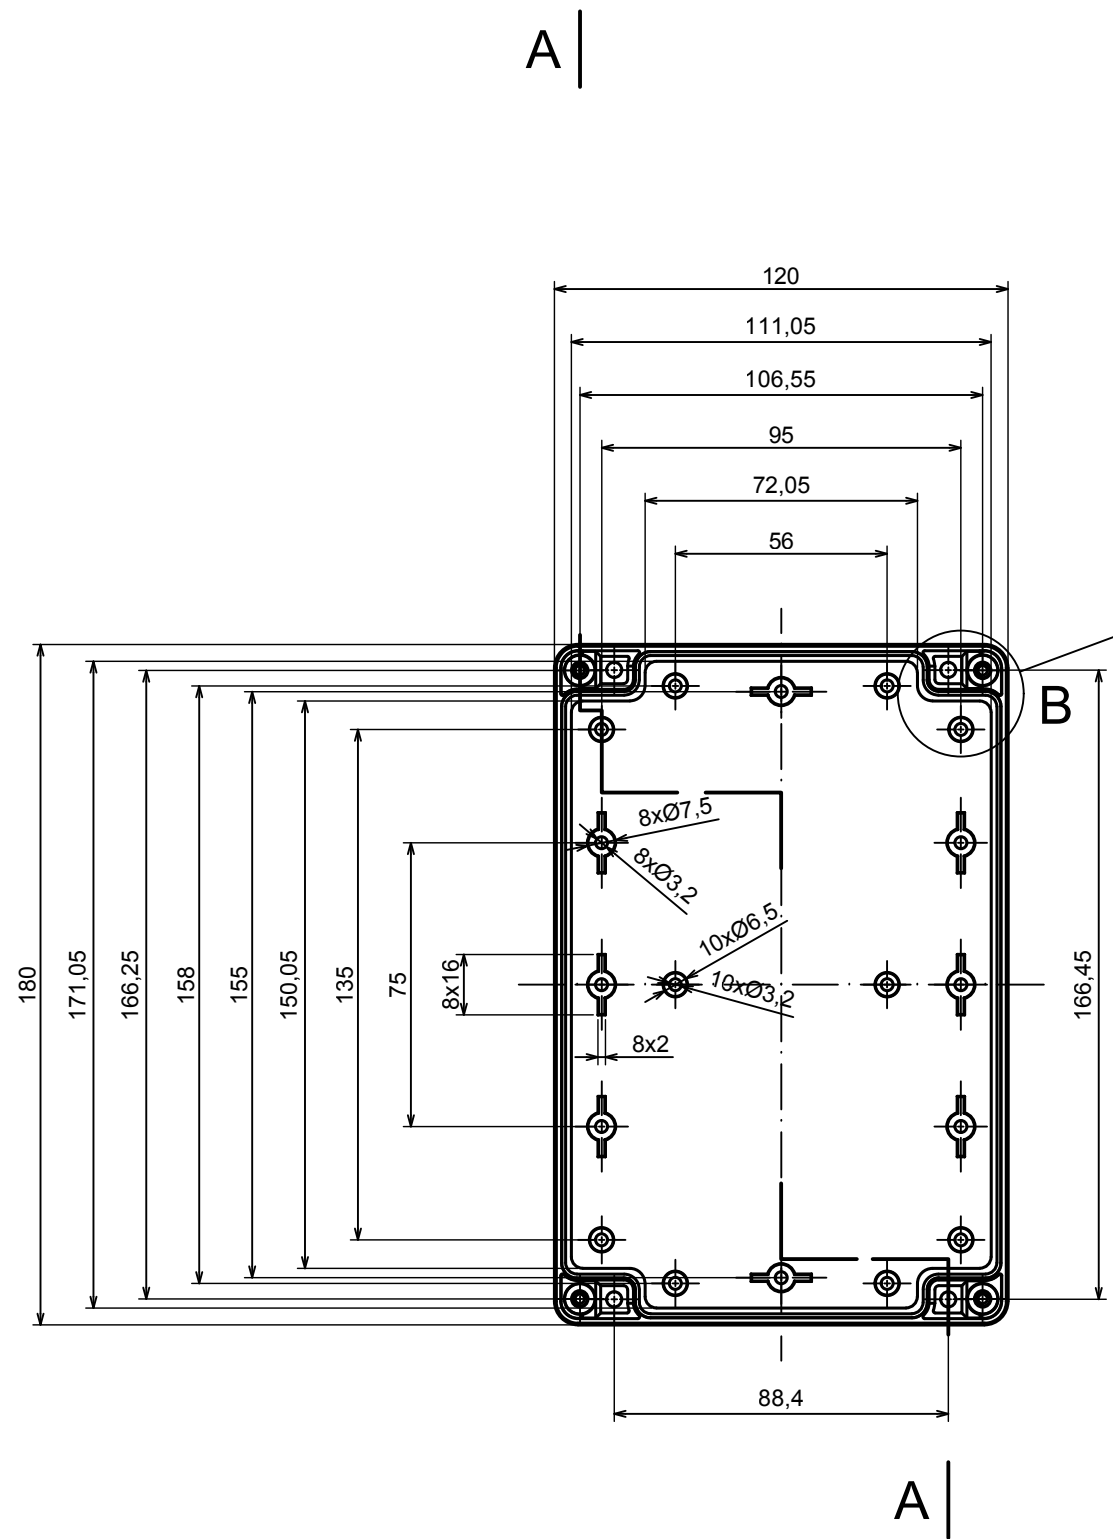

All rights reserved, Copyright Kradox 2019

Product model Enclosure ZP180.120.90 TM - Assembly

Format: A3 Material: PC, ABS

Scale 1:2 Tolerance: +/- 0.5

All rights reserved, Copyright Kradox 2019		
Product model	Enclosure ZP180.120.90 TM - Base ZP180.120.60 TM	
Format: A3	Material: PC, ABS	
Scale 1:2	Tolerance: +/- 0.5	

All rights reserved, Copyright Kradox 2019

Product model Enclosure ZP180.120.90S TM - Cover ZP180.120.30

Format: A3 Material: PC, ABS

Scale 1:2 Tolerance: +/- 0.5

X-ON Electronics

Largest Supplier of Electrical and Electronic Components