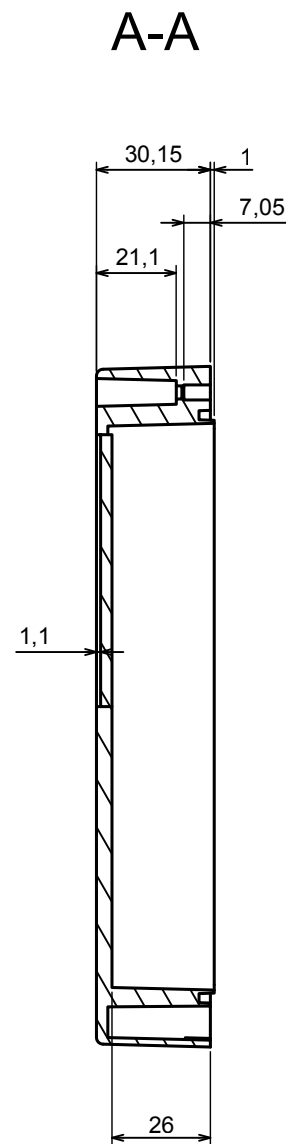

All rights reserved, Copyright Kradox 2019

Product model Enclosure ZP180.120.90 TM - Assembly

Format: A3 Material: PC, ABS

Scale 1:2 Tolerance: +/- 0.5

All rights reserved, Copyright Kradox 2019		
Product model	Enclosure ZP180.120.90 TM - Base ZP180.120.60 TM	
Format: A3	Material: PC, ABS	
Scale 1:2	Tolerance: +/- 0.5	

All rights reserved, Copyright Kradox 2019

Product model Enclosure ZP180.120.90S TM - Cover ZP180.120.30

Format: A3 Material: PC, ABS

Scale 1:2 Tolerance: +/- 0.5

X-ON Electronics

Largest Supplier of Electrical and Electronic Components