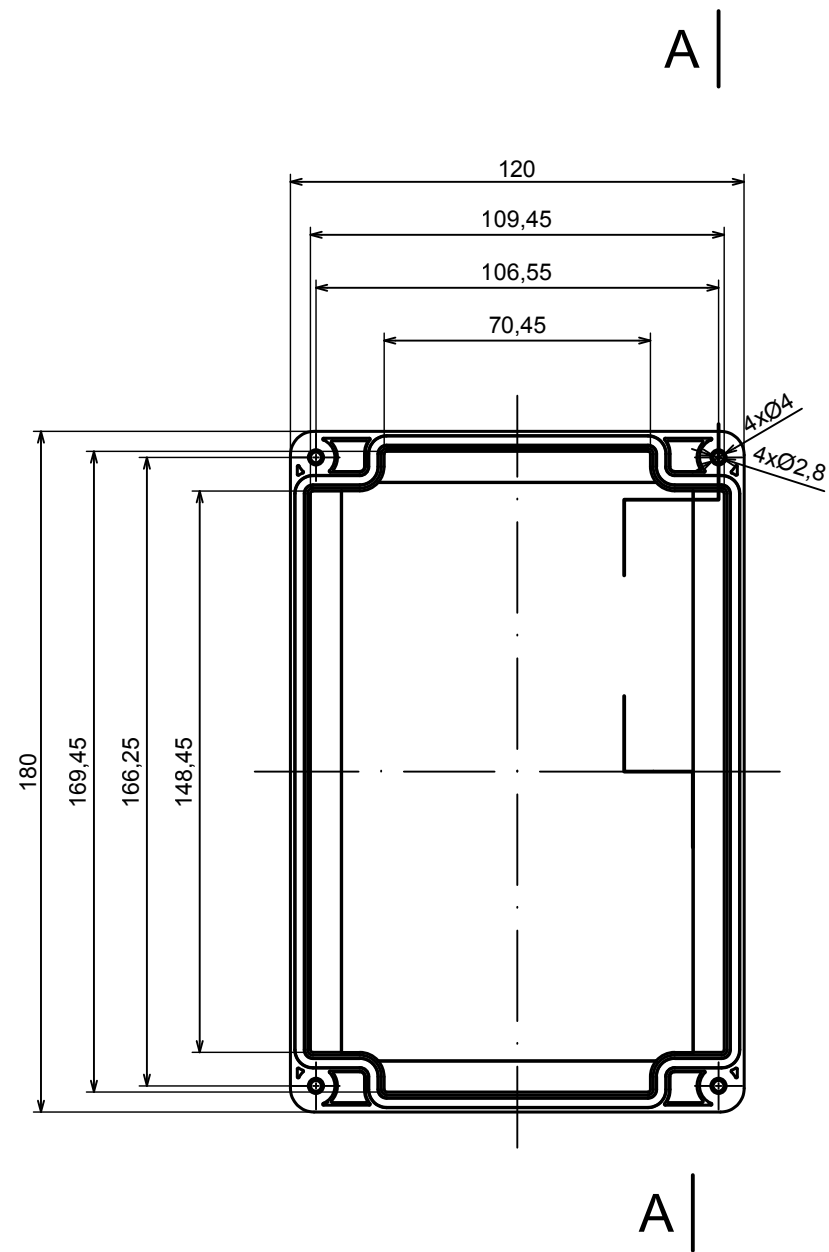

All rights reserved, Copyright Kradox 2019

Product model Enclosure ZP180.120.90 TM - Assembly

Format: A3 Material: PC, ABS

Scale 1:2 Tolerance: +/- 0.5

All rights reserved, Copyright Kradox 2019		
Product model	Enclosure ZP180.120.90 TM - Base ZP180.120.60 TM	
Format: A3	Material: PC, ABS	
Scale 1:2	Tolerance: +/- 0.5	

All rights reserved, Copyright Kradox 2019

Product model Enclosure ZP180.120.90S TM - Cover ZP180.120.30

Format: A3 Material: PC, ABS

Scale 1:2 Tolerance: +/- 0.5

X-ON Electronics

Largest Supplier of Electrical and Electronic Components