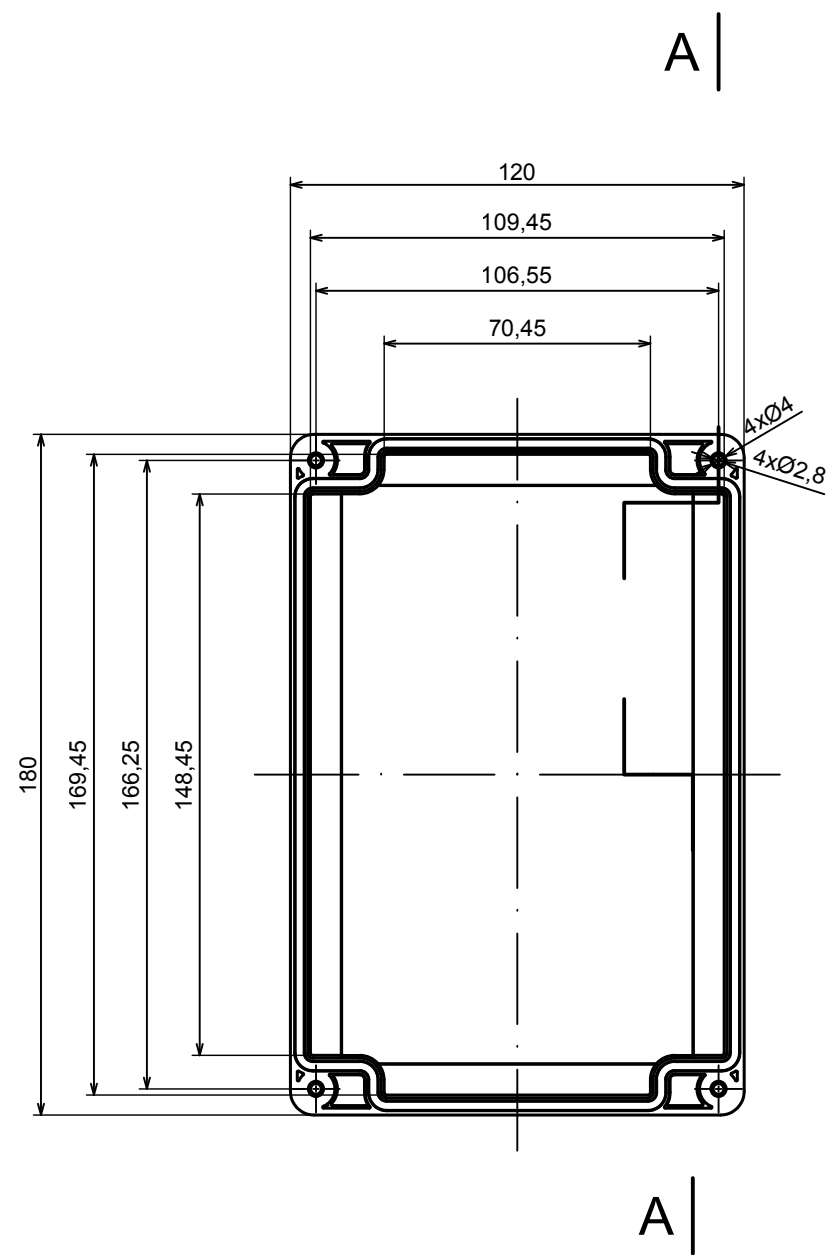

All rights reserved, Copyright Kradox 2019

Product model Enclosure ZP180.120.90 TM - Assembly

Format: A3 Material: PC, ABS

Scale 1:2 Tolerance: +/- 0.5

A |

| A

B (1:1)

A-A

All rights reserved, Copyright Kradox 2019

Product model Enclosure ZP180.120.90 TM - Base ZP180.120.60 TM

Format: A3 Material: PC, ABS

Scale 1:2 Tolerance: +/- 0.5

All rights reserved, Copyright Kradox 2019

Product model: Enclosure ZP180.120.90S TM - Cover ZP180.120.30

Format: A3 Material: PC, ABS

Scale 1:2 Tolerance: +/- 0.5

X-ON Electronics

Largest Supplier of Electrical and Electronic Components

Click to view similar products for [Enclosures, Boxes & Cases](#) category: