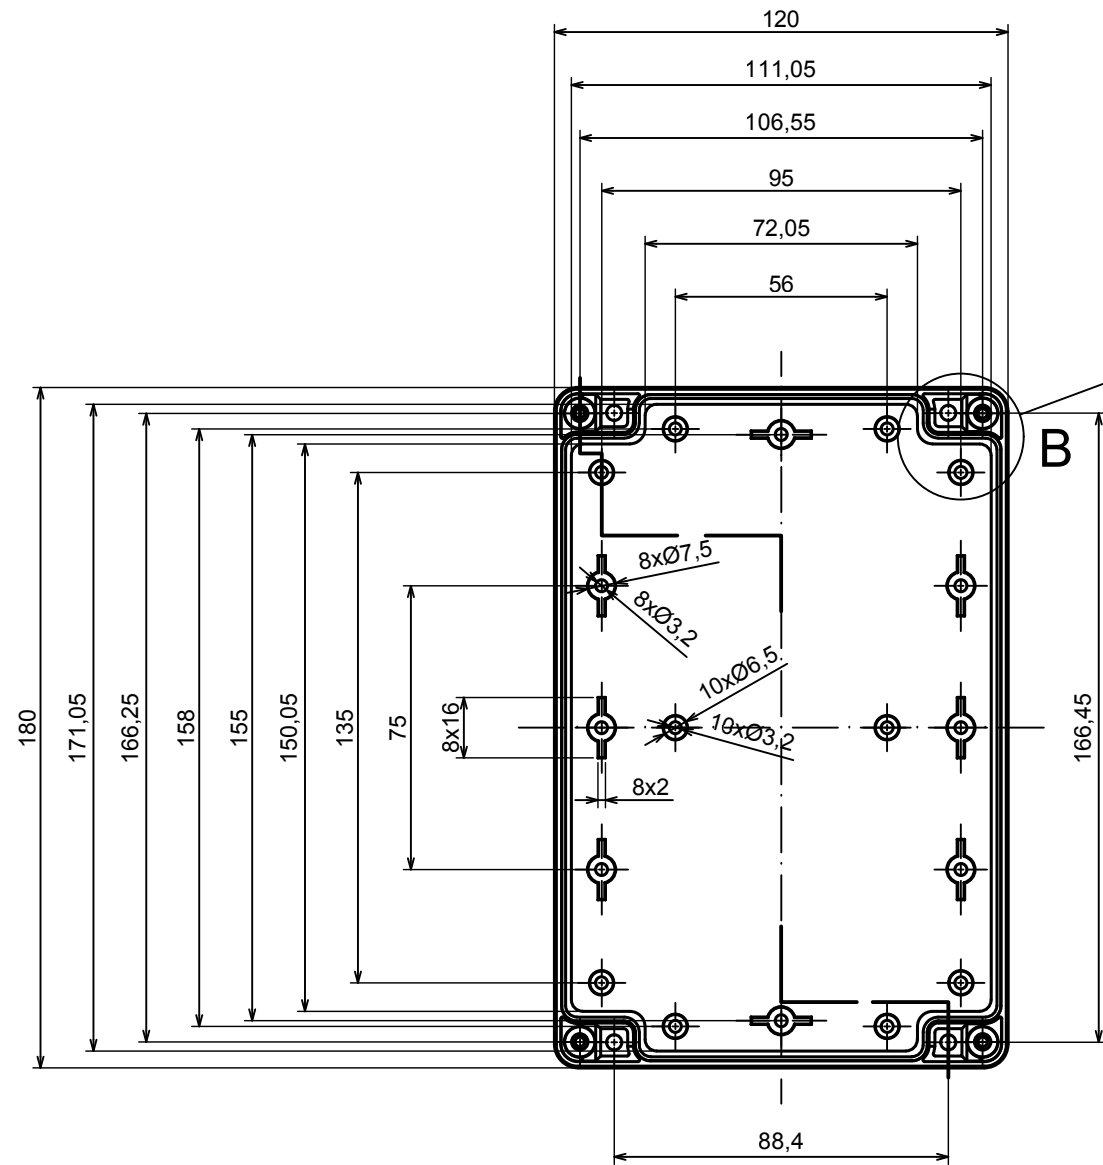

All rights reserved, Copyright Kradox 2019

Product model Enclosure ZP180.120.90 TM - Assembly

Format: A3 Material: PC, ABS

Scale 1:2 Tolerance: +/- 0.5

A |

| A

B (1:1)

A-A

All rights reserved, Copyright Kradox 2019

Product model Enclosure ZP180.120.90 TM - Base ZP180.120.60 TM

Format: A3 Material: PC, ABS

Scale 1:2 Tolerance: +/- 0.5

All rights reserved, Copyright Kradox 2019

Product model: Enclosure ZP180.120.90S TM - Cover ZP180.120.30

Format: A3 Material: PC, ABS

Scale 1:2 Tolerance: +/- 0.5

X-ON Electronics

Largest Supplier of Electrical and Electronic Components

Click to view similar products for [Enclosures, Boxes & Cases](#) category: