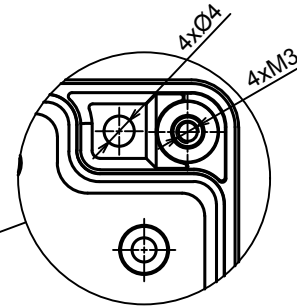

All rights reserved, Copyright Kradox 2019

Product model Enclosure ZP180.120.90 TM - Assembly

Format: A3 Material: PC, ABS

Scale 1:2 Tolerance: +/- 0.5

A |

| A

B (1:1)

A-A

All rights reserved, Copyright Kradox 2019

Product model Enclosure ZP180.120.90 TM - Base ZP180.120.60 TM

Format: A3 Material: PC, ABS

Scale 1:2 Tolerance: +/- 0.5

All rights reserved, Copyright Kradox 2019

Product model: Enclosure ZP180.120.90S TM - Cover ZP180.120.30

Format: A3 Material: PC, ABS

Scale 1:2 Tolerance: +/- 0.5

X-ON Electronics

Largest Supplier of Electrical and Electronic Components

Click to view similar products for [Enclosures, Boxes & Cases](#) category: