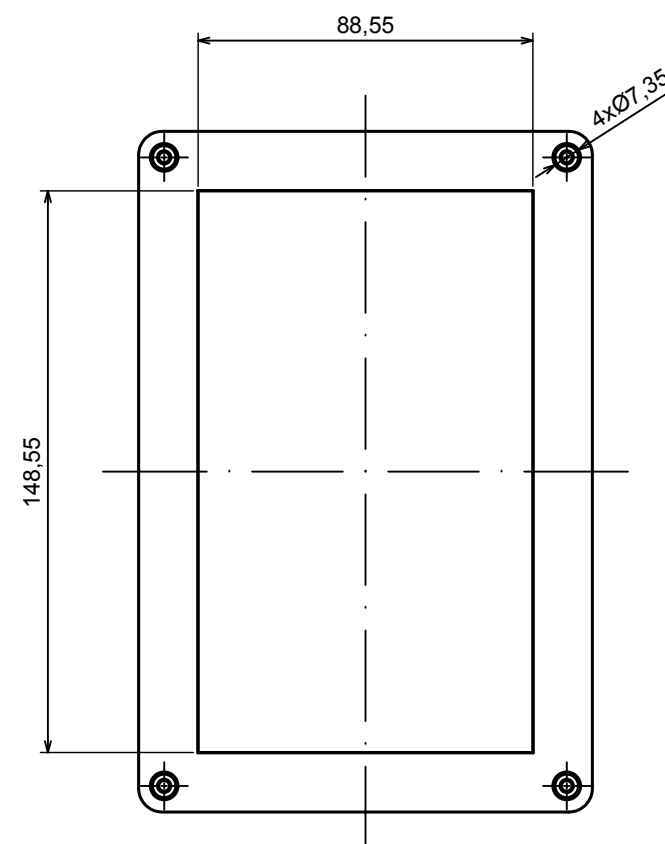

All rights reserved, Copyright Kradox 2019

Product model Enclosure ZP180.120.90 TM - Assembly

Format: A3 Material: PC, ABS

Scale 1:2 Tolerance: +/- 0.5

A |

| A

B (1:1)

A-A

All rights reserved, Copyright Kradox 2019

Product model Enclosure ZP180.120.90 TM - Base ZP180.120.60 TM

Format: A3 Material: PC, ABS

Scale 1:2 Tolerance: +/- 0.5

All rights reserved, Copyright Kradox 2019

Product model: Enclosure ZP180.120.90S TM - Cover ZP180.120.30

Format: A3 Material: PC, ABS

Scale 1:2 Tolerance: +/- 0.5

X-ON Electronics

Largest Supplier of Electrical and Electronic Components

Click to view similar products for [Enclosures, Boxes & Cases](#) category: