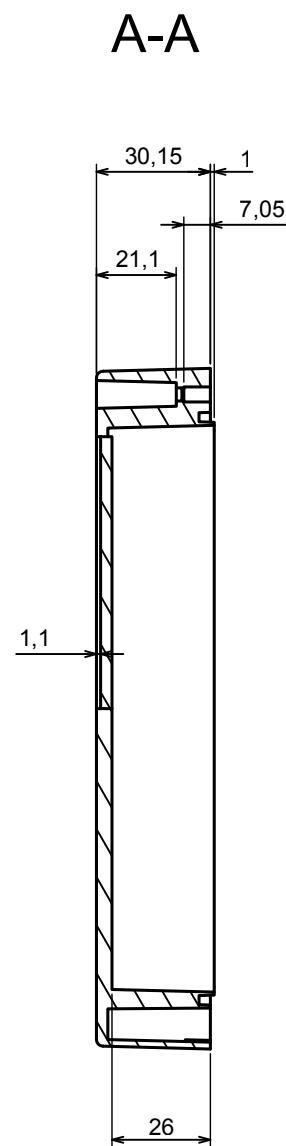

All rights reserved, Copyright Kradox 2019

Product model Enclosure ZP180.120.90 TM - Assembly

Format: A3 Material: PC, ABS

Scale 1:2 Tolerance: +/- 0.5

A |

| A

B (1:1)

A-A

All rights reserved, Copyright Kradox 2019

Product model Enclosure ZP180.120.90 TM - Base ZP180.120.60 TM

Format: A3 Material: PC, ABS

Scale 1:2 Tolerance: +/- 0.5

All rights reserved, Copyright Kradox 2019

Product model: Enclosure ZP180.120.90S TM - Cover ZP180.120.30

Format: A3 Material: PC, ABS

Scale 1:2 Tolerance: +/- 0.5

X-ON Electronics

Largest Supplier of Electrical and Electronic Components

Click to view similar products for [Enclosures, Boxes & Cases](#) category: