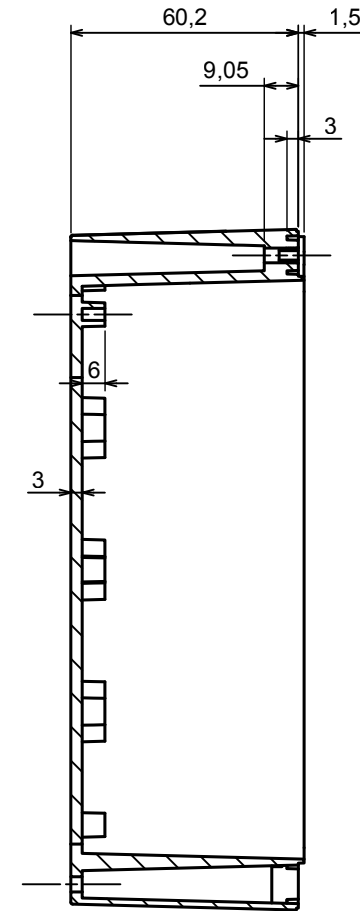

All rights reserved, Copyright Kradox 2019

Product model Enclosure ZP180.120.90 TM - Assembly

Format: A3 Material: PC, ABS

Scale 1:2 Tolerance: +/- 0.5

A |

| A

B (1:1)

A-A

All rights reserved, Copyright Kradox 2019

Product model Enclosure ZP180.120.90 TM - Base ZP180.120.60 TM

Format: A3 Material: PC, ABS

Scale 1:2 Tolerance: +/- 0.5

All rights reserved, Copyright Kradox 2019

Product model: Enclosure ZP180.120.90S TM - Cover ZP180.120.30

Format: A3 Material: PC, ABS

Scale 1:2 Tolerance: +/- 0.5

X-ON Electronics

Largest Supplier of Electrical and Electronic Components

Click to view similar products for [Enclosures, Boxes & Cases](#) category: