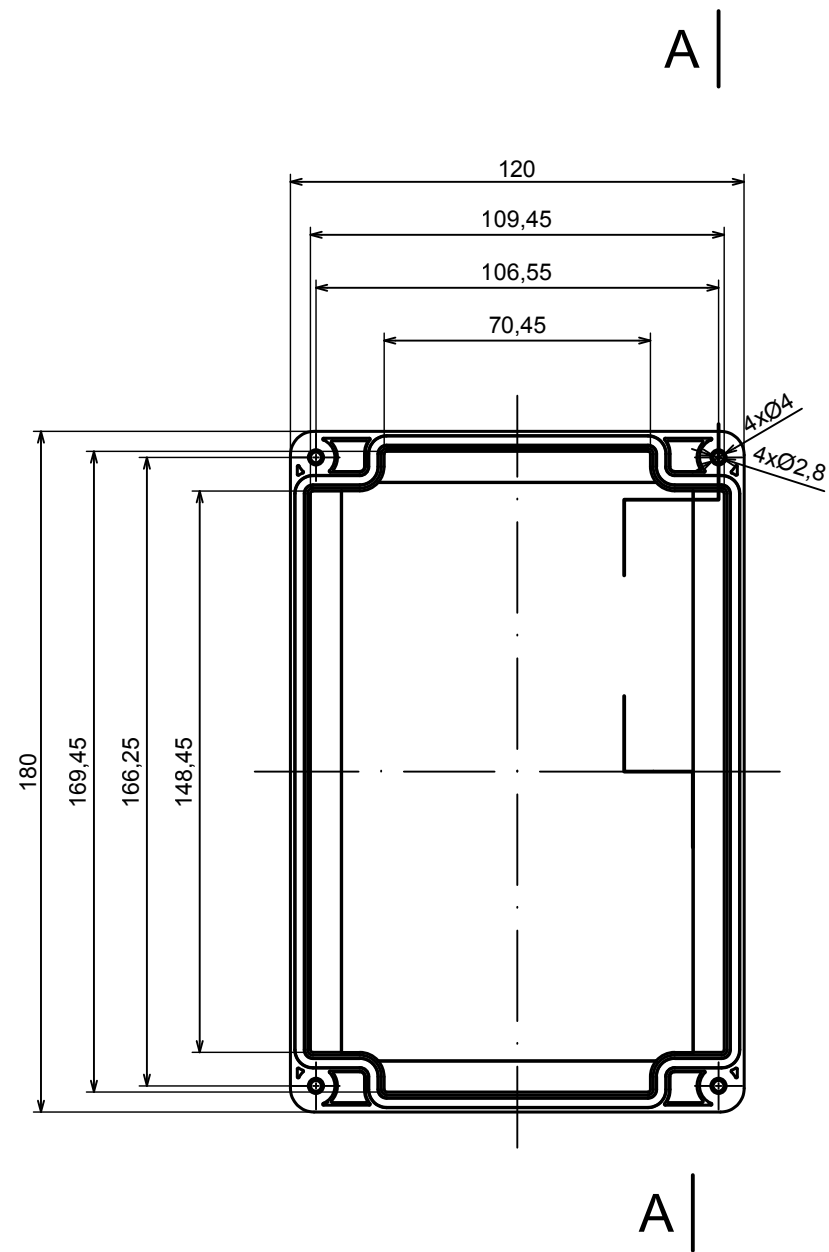

All rights reserved, Copyright Kradox 2019		
Product model	Enclosure ZP180.120.90 TM - Assembly	
Format: A3	Material: PC, ABS	
Scale 1:2	Tolerance: +/- 0.5	

All rights reserved, Copyright Kradex 2019

Product model Enclosure ZP180.120.90S TM - Cover ZP180.120.30

Format: A3 Material: PC, ABS

Scale 1:2 Tolerance: +/- 0.5

X-ON Electronics

Largest Supplier of Electrical and Electronic Components

Click to view similar products for [Enclosures, Boxes & Cases](#) category: