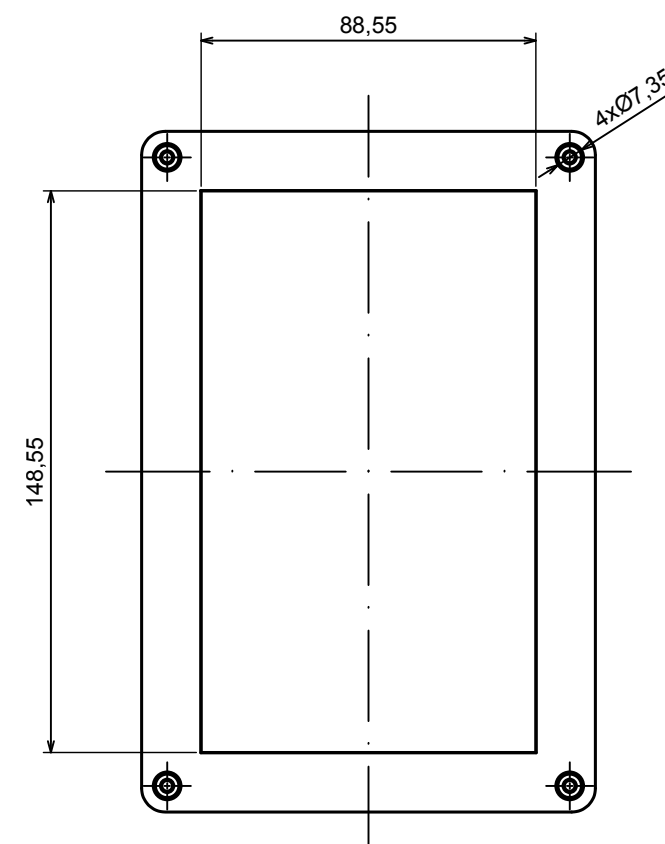

All rights reserved, Copyright Kradox 2019		
Product model	Enclosure ZP180.120.90 TM - Assembly	
Format: A3	Material: PC, ABS	
Scale 1:2	Tolerance: +/- 0.5	

All rights reserved, Copyright Kradex 2019

Product model Enclosure ZP180.120.90S TM - Cover ZP180.120.30

Format: A3 Material: PC, ABS

Scale 1:2 Tolerance: +/- 0.5

X-ON Electronics

Largest Supplier of Electrical and Electronic Components

Click to view similar products for [Enclosures, Boxes & Cases](#) category: