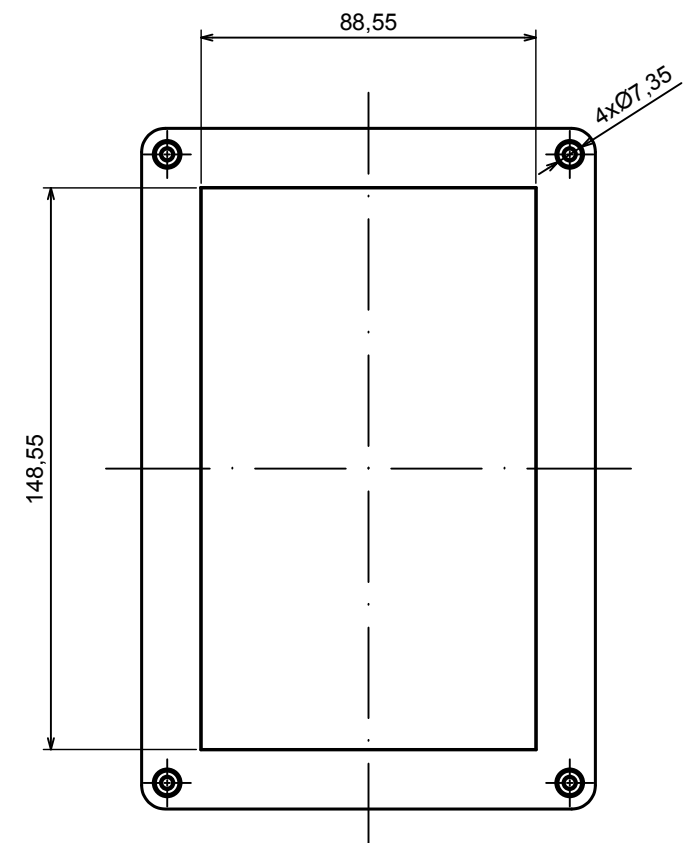

All rights reserved, Copyright Kradox 2019

Product model Enclosure ZP180.120.90 TM - Assembly

Format: A3 Material: PC, ABS

Scale 1:2 Tolerance: +/- 0.5

A |

B (1:1)

A-A

| A

All rights reserved, Copyright Kradox 2019

Product model Enclosure ZP180.120.90 TM - Base ZP180.120.60 TM

Format: A3 Material: PC, ABS

Scale 1:2 Tolerance: +/- 0.5

All rights reserved, Copyright Kradex 2019

Product model Enclosure ZP180.120.90S TM - Cover ZP180.120.30

Format: A3 Material: PC, ABS

Scale 1:2 Tolerance: +/- 0.5

X-ON Electronics

Largest Supplier of Electrical and Electronic Components

Click to view similar products for [Enclosures, Boxes & Cases](#) category: