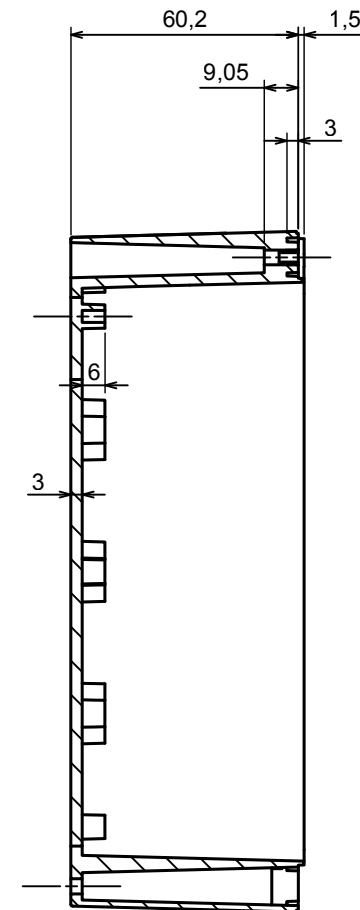

All rights reserved, Copyright Kradox 2019

Product model Enclosure ZP180.120.90 TM - Assembly

Format: A3 Material: PC, ABS

Scale 1:2 Tolerance: +/- 0.5

A |

B (1:1)

A-A

| A

All rights reserved, Copyright Kradox 2019

Product model Enclosure ZP180.120.90 TM - Base ZP180.120.60 TM

Format: A3 Material: PC, ABS

Scale 1:2 Tolerance: +/- 0.5

All rights reserved, Copyright Kradex 2019

Product model Enclosure ZP180.120.90S TM - Cover ZP180.120.30

Format: A3 Material: PC, ABS

Scale 1:2 Tolerance: +/- 0.5

X-ON Electronics

Largest Supplier of Electrical and Electronic Components

Click to view similar products for [Enclosures, Boxes & Cases](#) category: