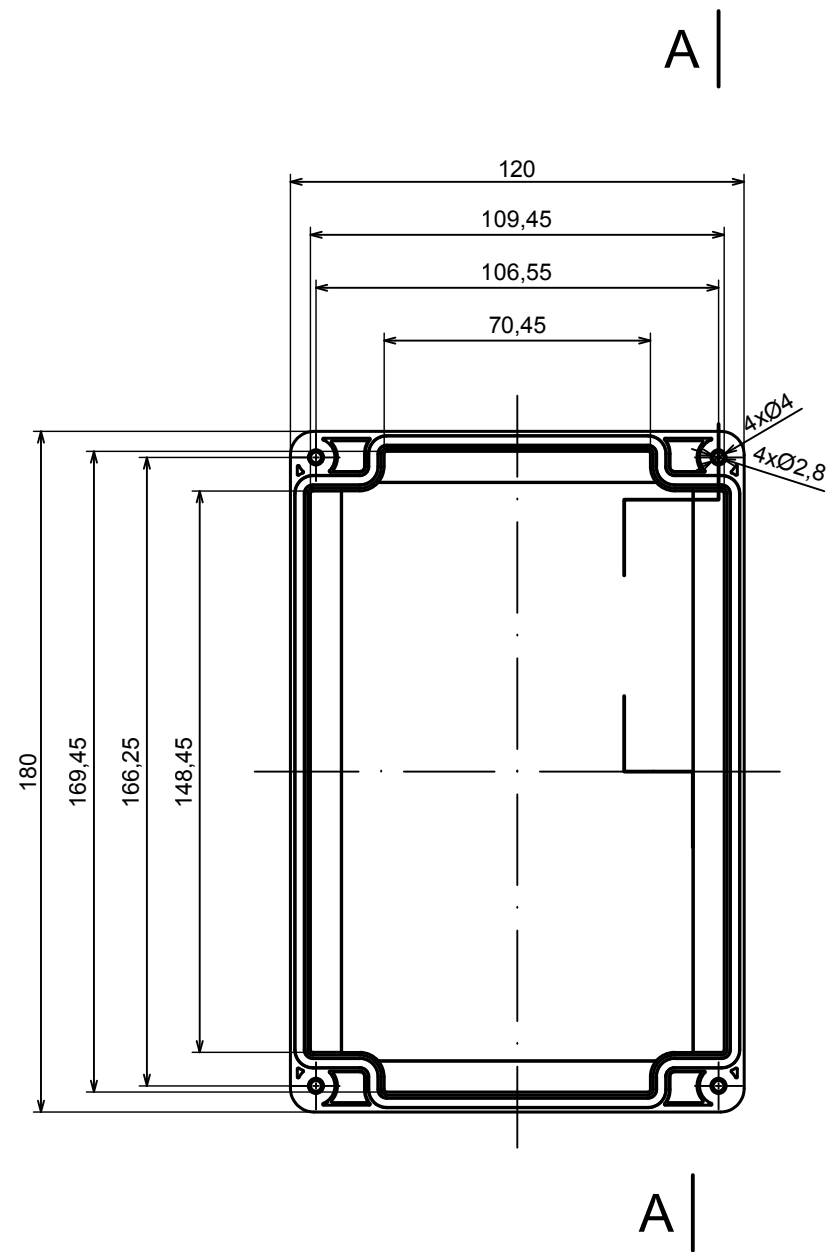

All rights reserved, Copyright Kradox 2019

Product model Enclosure ZP180.120.90 TM - Assembly

Format: A3 Material: PC, ABS

Scale 1:2 Tolerance: +/- 0.5

A |

B (1:1)

A-A

| A

All rights reserved, Copyright Kradox 2019

Product model Enclosure ZP180.120.90 TM - Base ZP180.120.60 TM

Format: A3 Material: PC, ABS

Scale 1:2 Tolerance: +/- 0.5

All rights reserved, Copyright Kradex 2019

Product model Enclosure ZP180.120.90S TM - Cover ZP180.120.30

Format: A3 Material: PC, ABS

Scale 1:2 Tolerance: +/- 0.5

X-ON Electronics

Largest Supplier of Electrical and Electronic Components

Click to view similar products for [Enclosures, Boxes & Cases](#) category: