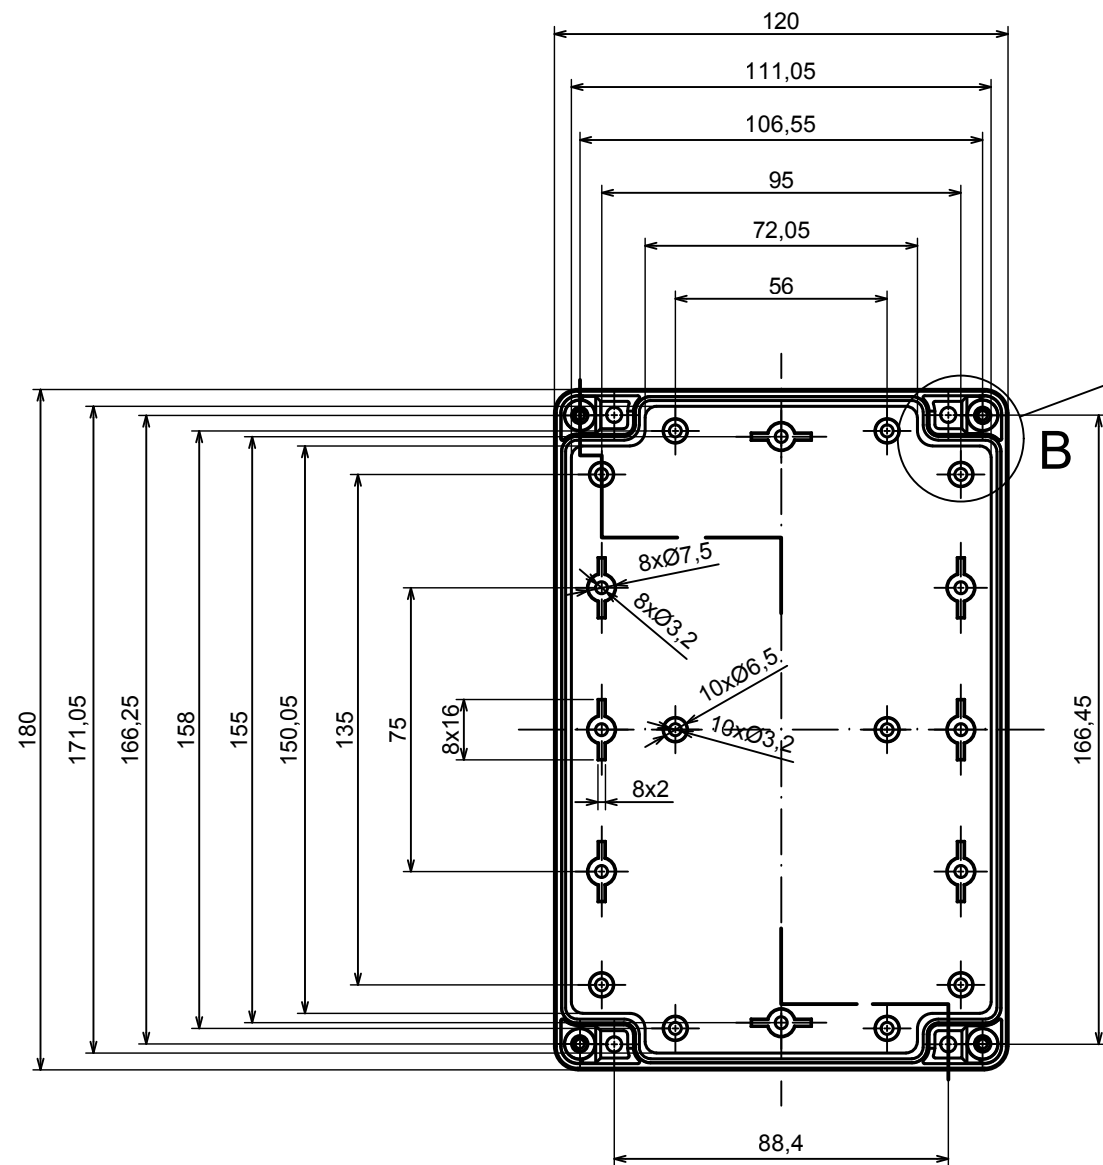

All rights reserved, Copyright Kradox 2019

Product model Enclosure ZP180.120.90 TM - Assembly

Format: A3 Material: PC, ABS

Scale 1:2 Tolerance: +/- 0.5

A |

B (1:1)

A-A

| A

All rights reserved, Copyright Kradox 2019

Product model Enclosure ZP180.120.90 TM - Base ZP180.120.60 TM

Format: A3 Material: PC, ABS

Scale 1:2 Tolerance: +/- 0.5

All rights reserved, Copyright Kradex 2019

Product model Enclosure ZP180.120.90S TM - Cover ZP180.120.30

Format: A3 Material: PC, ABS

Scale 1:2 Tolerance: +/- 0.5

X-ON Electronics

Largest Supplier of Electrical and Electronic Components

Click to view similar products for [Enclosures, Boxes & Cases](#) category: