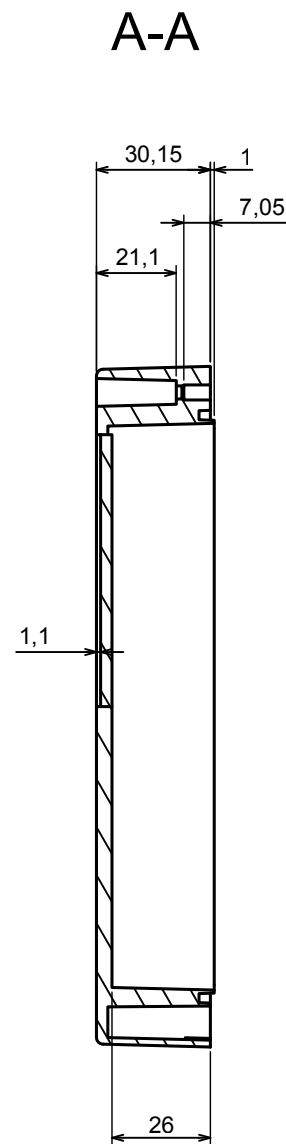

All rights reserved, Copyright Kradox 2019

Product model Enclosure ZP180.120.90 TM - Assembly

Format: A3 Material: PC, ABS

Scale 1:2 Tolerance: +/- 0.5

A |

B (1:1)

A-A

| A

All rights reserved, Copyright Kradox 2019

Product model Enclosure ZP180.120.90 TM - Base ZP180.120.60 TM

Format: A3 Material: PC, ABS

Scale 1:2 Tolerance: +/- 0.5

All rights reserved, Copyright Kradex 2019

Product model Enclosure ZP180.120.90S TM - Cover ZP180.120.30

Format: A3 Material: PC, ABS

Scale 1:2 Tolerance: +/- 0.5

X-ON Electronics

Largest Supplier of Electrical and Electronic Components

Click to view similar products for [Enclosures, Boxes & Cases](#) category: