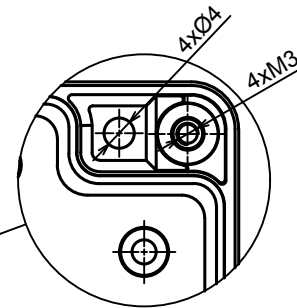

All rights reserved, Copyright Kradox 2019

Product model Enclosure ZP180.120.90 TM - Assembly

Format: A3 Material: PC, ABS

Scale 1:2 Tolerance: +/- 0.5

A |

B (1:1)

A-A

| A

All rights reserved, Copyright Kradox 2019

Product model Enclosure ZP180.120.90 TM - Base ZP180.120.60 TM

Format: A3 Material: PC, ABS

Scale 1:2 Tolerance: +/- 0.5

All rights reserved, Copyright Kradex 2019

Product model Enclosure ZP180.120.90S TM - Cover ZP180.120.30

Format: A3 Material: PC, ABS

Scale 1:2 Tolerance: +/- 0.5

X-ON Electronics

Largest Supplier of Electrical and Electronic Components

Click to view similar products for [Enclosures, Boxes & Cases](#) category: