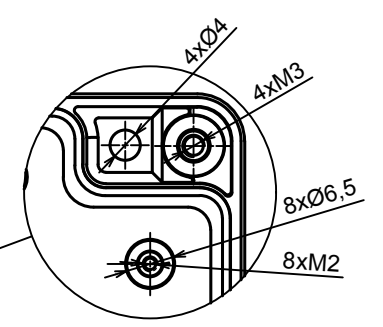

All rights reserved, Copyright Kradox 2019		
Product model	Enclosure ZP180.120.90S TM2 - Assembly	
Format: A3	Material: PC, ABS	
Scale 1:2	Tolerance: +/- 0.5	

B (1:1)

C (1:1)

A-A

All rights reserved, Copyright Kradox 2019		
Product model	Enclosure ZP180.120.90S TM2 - Base ZP180.120.60 TM2	
Format: A3	Material: PC, ABS	
Scale 1:2	Tolerance: +/- 0.5	

All rights reserved, Copyright Kradex 2019		
Product model	Enclosure ZP180.120.90S TM2 - Cover ZP180.120.30S	
Format: A3	Material: PC, ABS	
Scale 1:2	Tolerance: +/- 0.5	

X-ON Electronics

Largest Supplier of Electrical and Electronic Components