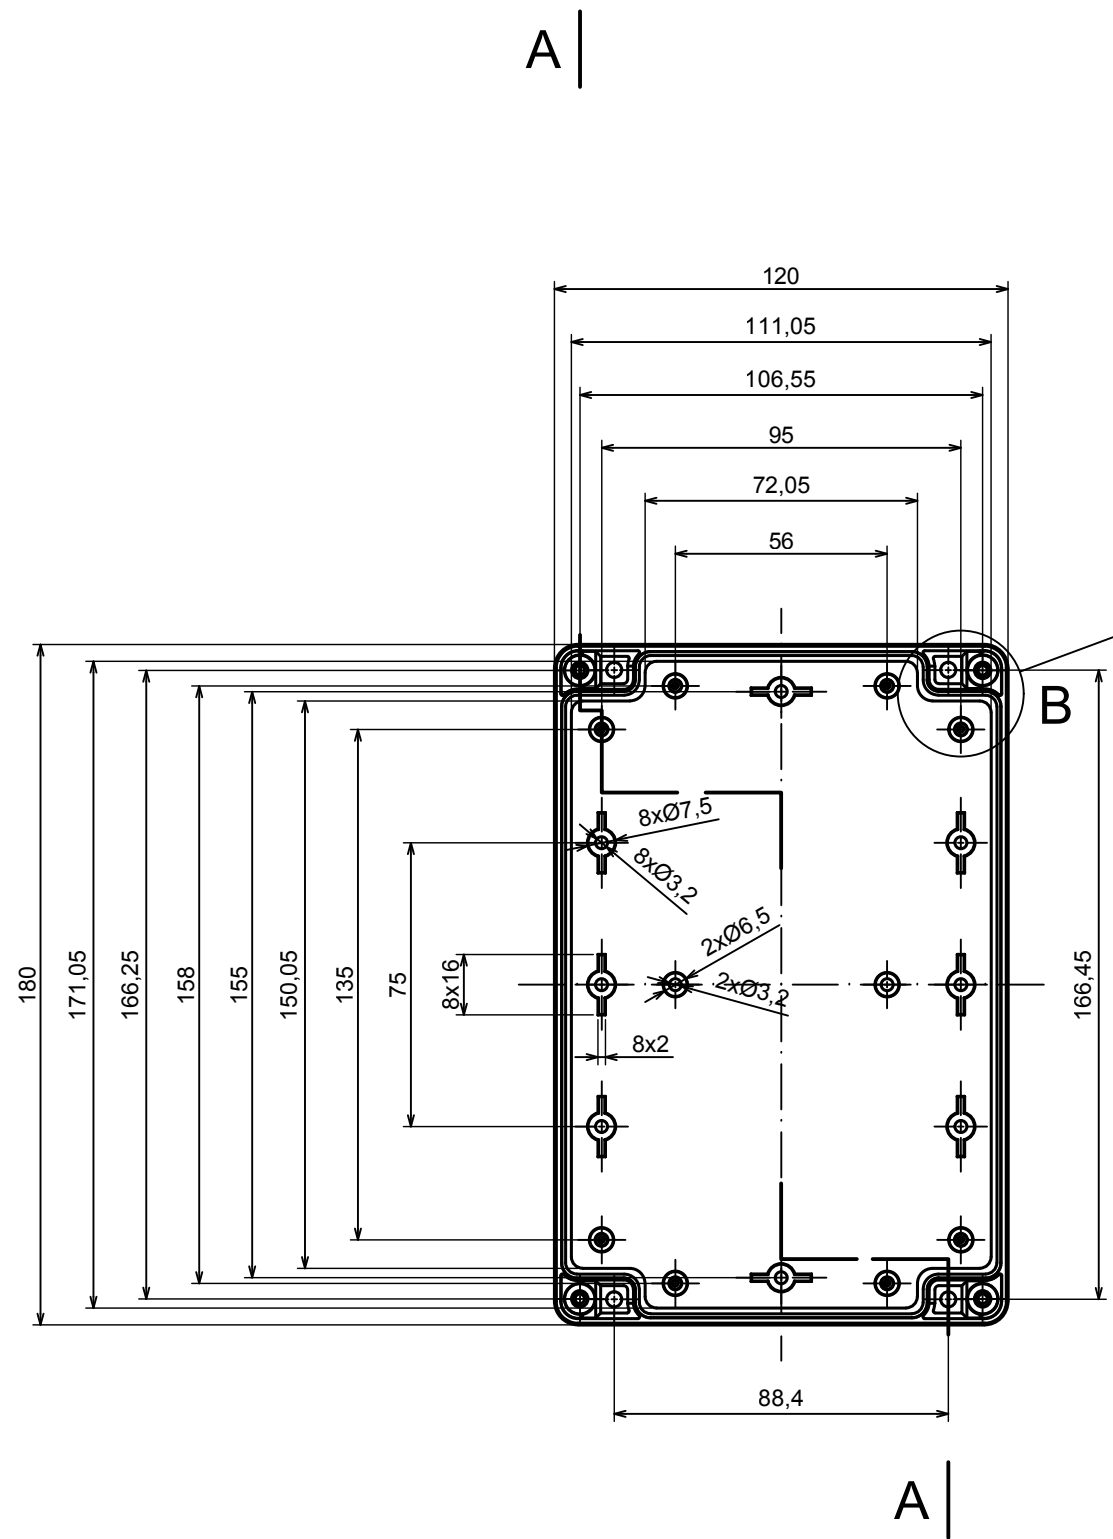

All rights reserved, Copyright Kradox 2019		
Product model	Enclosure ZP180.120.90S TM2 - Assembly	
Format: A3	Material: PC, ABS	
Scale 1:2	Tolerance: +/- 0.5	

B (1:1)

C (1:1)

A-A

All rights reserved, Copyright Kradox 2019		
Product model	Enclosure ZP180.120.90S TM2 - Base ZP180.120.60 TM2	
Format: A3	Material: PC, ABS	
Scale 1:2	Tolerance: +/- 0.5	

All rights reserved, Copyright Kradex 2019		
Product model	Enclosure ZP180.120.90S TM2 - Cover ZP180.120.30S	
Format: A3	Material: PC, ABS	
Scale 1:2	Tolerance: +/- 0.5	

X-ON Electronics

Largest Supplier of Electrical and Electronic Components