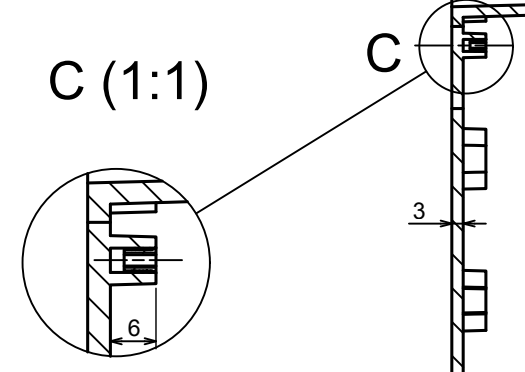

All rights reserved, Copyright Kradox 2019		
Product model	Enclosure ZP180.120.90S TM2 - Assembly	
Format: A3	Material: PC, ABS	
Scale 1:2	Tolerance: +/- 0.5	

B (1:1)

C (1:1)

A-A

All rights reserved, Copyright Kradox 2019		
Product model	Enclosure ZP180.120.90S TM2 - Base ZP180.120.60 TM2	
Format: A3	Material: PC, ABS	
Scale 1:2	Tolerance: +/- 0.5	

All rights reserved, Copyright Kradex 2019		
Product model	Enclosure ZP180.120.90S TM2 - Cover ZP180.120.30S	
Format: A3	Material: PC, ABS	
Scale 1:2	Tolerance: +/- 0.5	

X-ON Electronics

Largest Supplier of Electrical and Electronic Components