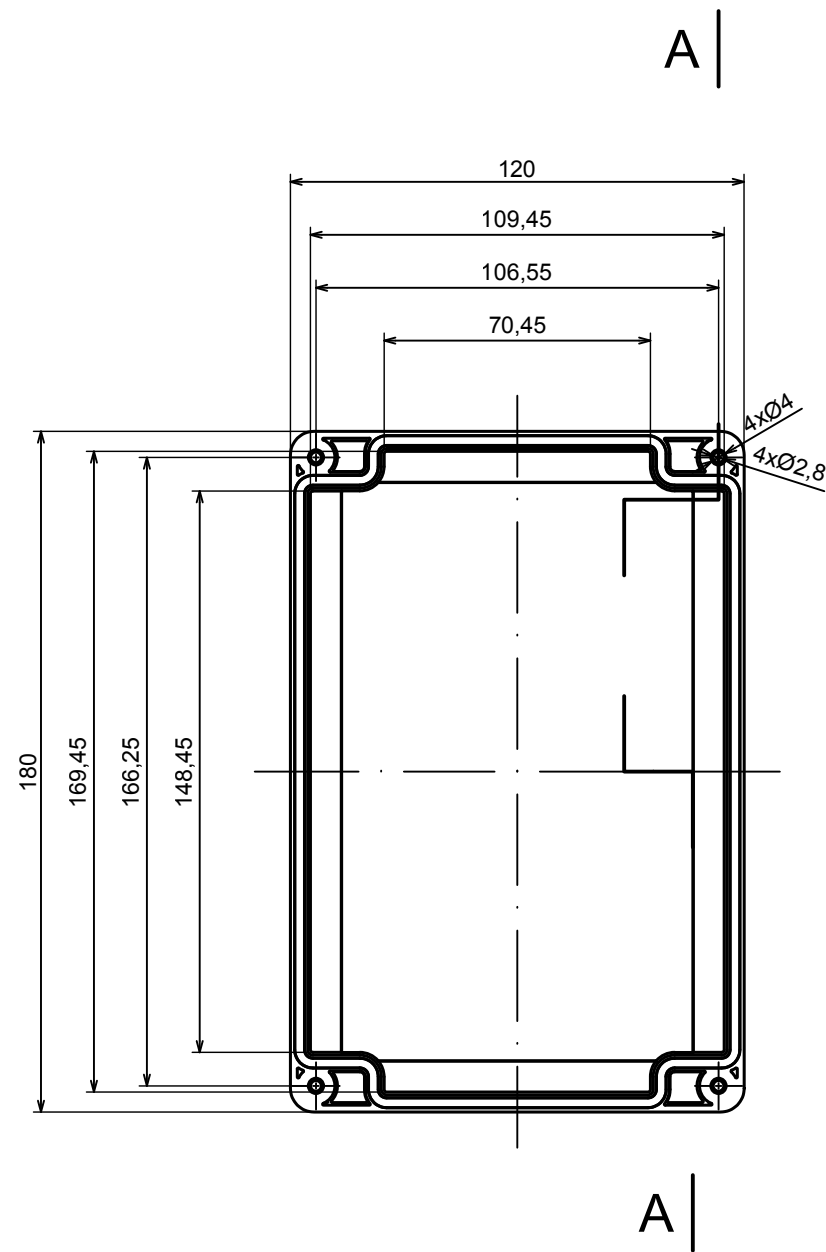

All rights reserved, Copyright Kradox 2019		
Product model	Enclosure ZP180.120.90S TM2 - Assembly	
Format: A3	Material: PC, ABS	
Scale 1:2	Tolerance: +/- 0.5	

B (1:1)

C (1:1)

A-A

All rights reserved, Copyright Kradox 2019		
Product model	Enclosure ZP180.120.90S TM2 - Base ZP180.120.60 TM2	
Format: A3	Material: PC, ABS	
Scale 1:2	Tolerance: +/- 0.5	

All rights reserved, Copyright Kradex 2019		
Product model	Enclosure ZP180.120.90S TM2 - Cover ZP180.120.30S	
Format: A3	Material: PC, ABS	
Scale 1:2	Tolerance: +/- 0.5	

X-ON Electronics

Largest Supplier of Electrical and Electronic Components