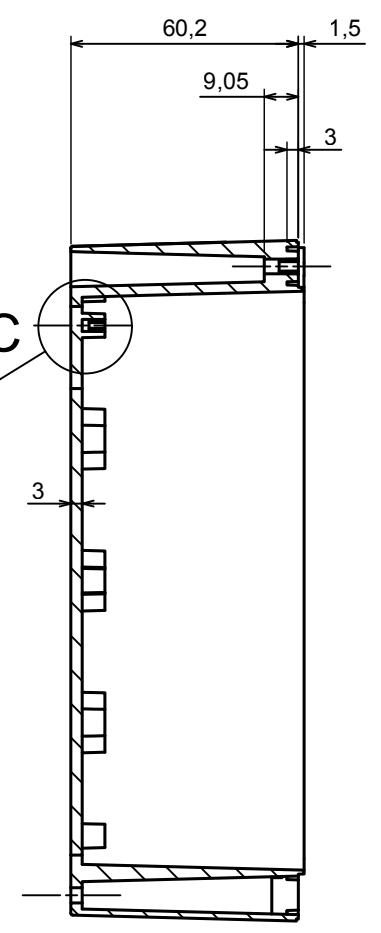

All rights reserved, Copyright Kradox 2019		
Product model	Enclosure ZP180.120.90S TM2 - Assembly	
Format: A3	Material: PC, ABS	
Scale 1:2	Tolerance: +/- 0.5	

B (1:1)

C (1:1)

A-A

All rights reserved, Copyright Kradox 2019		
Product model	Enclosure ZP180.120.90S TM2 - Base ZP180.120.60 TM2	
Format: A3	Material: PC, ABS	
Scale 1:2	Tolerance: +/- 0.5	

All rights reserved, Copyright Kradex 2019		
Product model	Enclosure ZP180.120.90S TM2 - Cover ZP180.120.30S	
Format: A3	Material: PC, ABS	
Scale 1:2	Tolerance: +/- 0.5	

X-ON Electronics

Largest Supplier of Electrical and Electronic Components