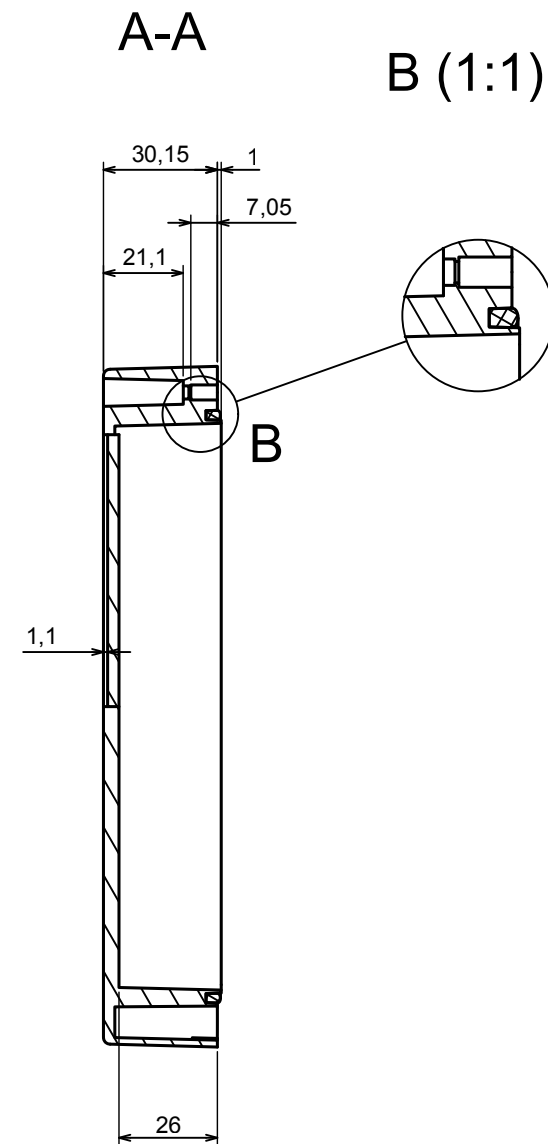

All rights reserved, Copyright Kradox 2019		
Product model	Enclosure ZP180.120.90S TM2 - Assembly	
Format: A3	Material: PC, ABS	
Scale 1:2	Tolerance: +/- 0.5	

B (1:1)

C (1:1)

A-A

All rights reserved, Copyright Kradox 2019		
Product model	Enclosure ZP180.120.90S TM2 - Base ZP180.120.60 TM2	
Format: A3	Material: PC, ABS	
Scale 1:2	Tolerance: +/- 0.5	

All rights reserved, Copyright Kradex 2019		
Product model	Enclosure ZP180.120.90S TM2 - Cover ZP180.120.30S	
Format: A3	Material: PC, ABS	
Scale 1:2	Tolerance: +/- 0.5	

X-ON Electronics

Largest Supplier of Electrical and Electronic Components