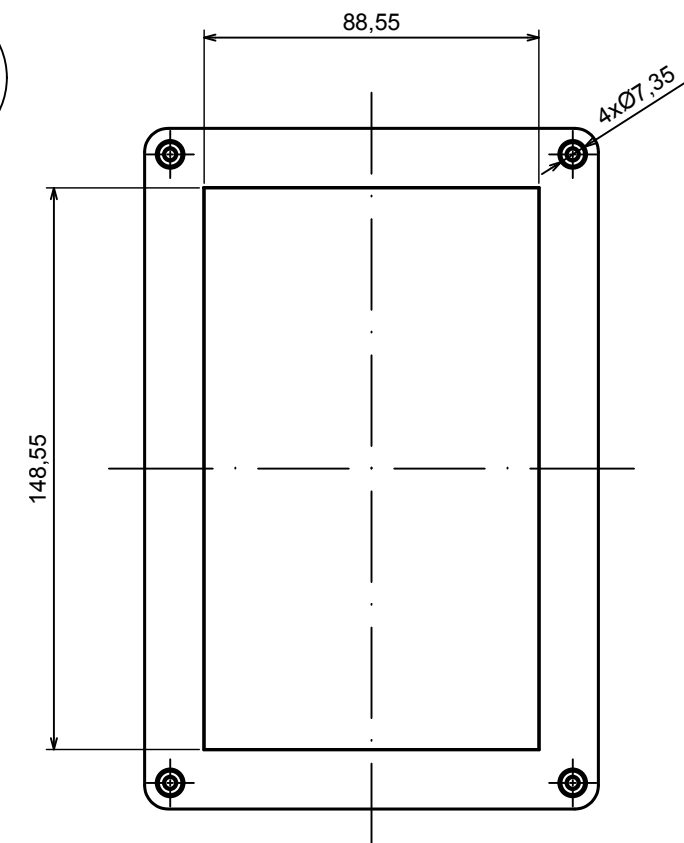

All rights reserved, Copyright Kradox 2019		
Product model	Enclosure ZP180.120.90S TM2 - Assembly	
Format: A3	Material: PC, ABS	
Scale 1:2	Tolerance: +/- 0.5	

B (1:1)

C (1:1)

A-A

All rights reserved, Copyright Kradox 2019		
Product model	Enclosure ZP180.120.90S TM2 - Base ZP180.120.60 TM2	
Format: A3	Material: PC, ABS	
Scale 1:2	Tolerance: +/- 0.5	

All rights reserved, Copyright Kradex 2019		
Product model	Enclosure ZP180.120.90S TM2 - Cover ZP180.120.30S	
Format: A3	Material: PC, ABS	
Scale 1:2	Tolerance: +/- 0.5	

X-ON Electronics

Largest Supplier of Electrical and Electronic Components