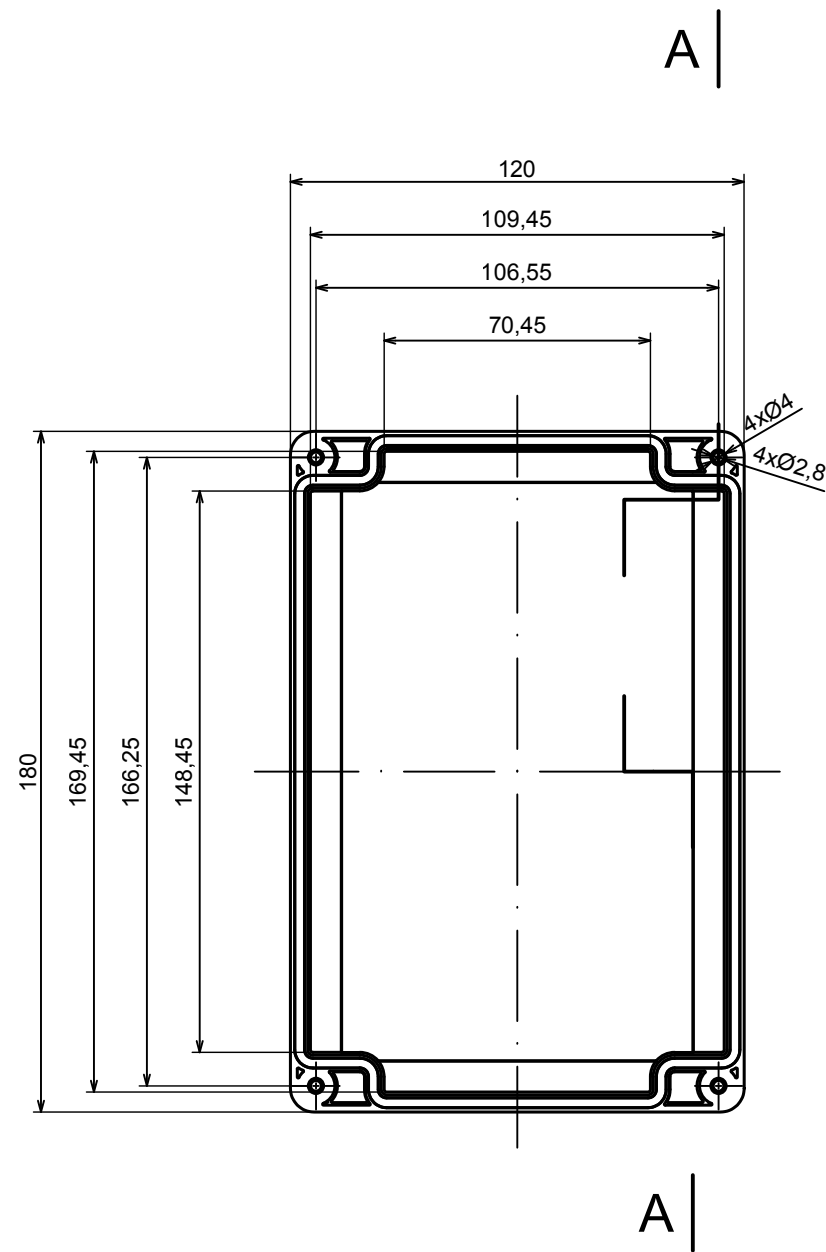

All rights reserved, Copyright Kradox 2019		
Product model	Enclosure ZP180.120.90S TM2 - Assembly	
Format: A3	Material: PC, ABS	
Scale 1:2	Tolerance: +/- 0.5	

B (1:1)

C (1:1)

A-A

All rights reserved, Copyright Kradox 2019		
Product model	Enclosure ZP180.120.90S TM2 - Base ZP180.120.60 TM2	
Format: A3	Material: PC, ABS	
Scale 1:2	Tolerance: +/- 0.5	

All rights reserved, Copyright Kradex 2019

Product model Enclosure ZP180.120.90S TM2 - Cover ZP180.120.30S

Format: A3 Material: PC, ABS

Scale 1:2 Tolerance: +/- 0.5

X-ON Electronics

Largest Supplier of Electrical and Electronic Components