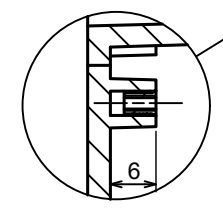

All rights reserved, Copyright Kradox 2019		
Product model	Enclosure ZP180.120.90S TM2 - Assembly	
Format: A3	Material: PC, ABS	
Scale 1:2	Tolerance: +/- 0.5	

B (1:1)

C (1:1)

A-A

All rights reserved, Copyright Kradox 2019		
Product model	Enclosure ZP180.120.90S TM2 - Base ZP180.120.60 TM2	
Format: A3	Material: PC, ABS	
Scale 1:2	Tolerance: +/- 0.5	

All rights reserved, Copyright Kradex 2019

Product model Enclosure ZP180.120.90S TM2 - Cover ZP180.120.30S

Format: A3 Material: PC, ABS

Scale 1:2 Tolerance: +/- 0.5

X-ON Electronics

Largest Supplier of Electrical and Electronic Components