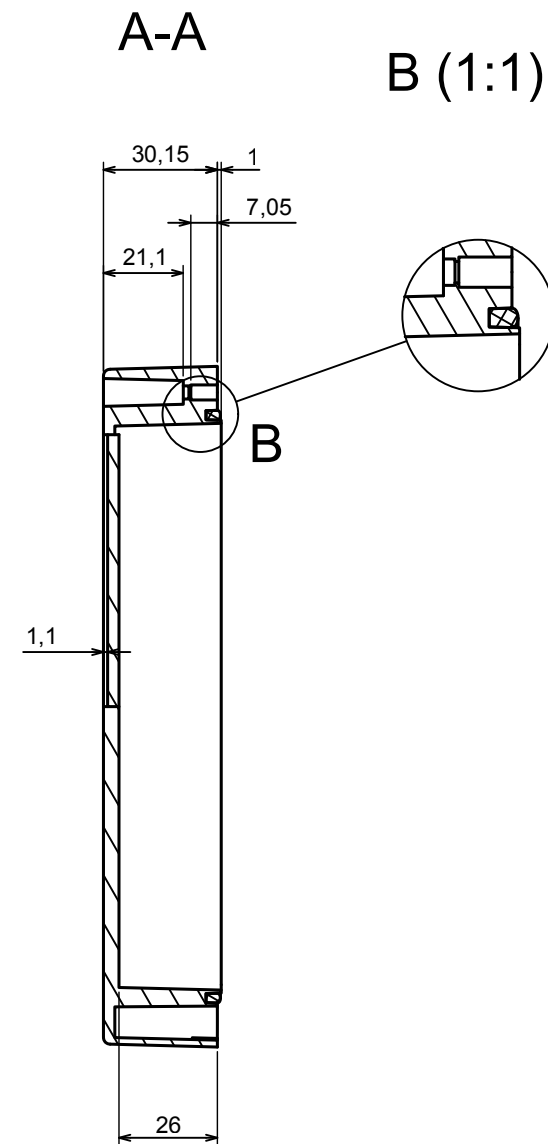

All rights reserved, Copyright Kradox 2019		
Product model	Enclosure ZP180.120.90S TM2 - Assembly	
Format: A3	Material: PC, ABS	
Scale 1:2	Tolerance: +/- 0.5	

B (1:1)

C (1:1)

A-A

All rights reserved, Copyright Kradox 2019		
Product model	Enclosure ZP180.120.90S TM2 - Base ZP180.120.60 TM2	
Format: A3	Material: PC, ABS	
Scale 1:2	Tolerance: +/- 0.5	

All rights reserved, Copyright Kradex 2019

Product model Enclosure ZP180.120.90S TM2 - Cover ZP180.120.30S

Format: A3 Material: PC, ABS

Scale 1:2 Tolerance: +/- 0.5

X-ON Electronics

Largest Supplier of Electrical and Electronic Components