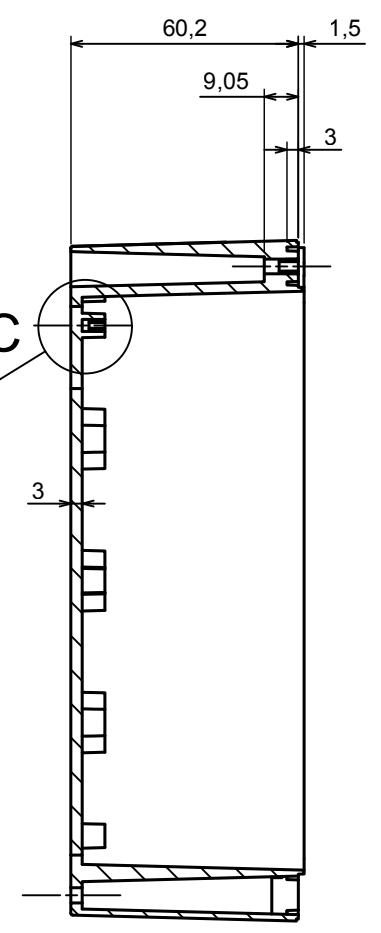

All rights reserved, Copyright Kradox 2019		
Product model	Enclosure ZP180.120.90S TM2 - Assembly	
Format: A3	Material: PC, ABS	
Scale 1:2	Tolerance: +/- 0.5	

B (1:1)

C (1:1)

A-A

All rights reserved, Copyright Kradox 2019		
Product model	Enclosure ZP180.120.90S TM2 - Base ZP180.120.60 TM2	
Format: A3	Material: PC, ABS	
Scale 1:2	Tolerance: +/- 0.5	

All rights reserved, Copyright Kradex 2019

Product model Enclosure ZP180.120.90S TM2 - Cover ZP180.120.30S

Format: A3 Material: PC, ABS

Scale 1:2 Tolerance: +/- 0.5

X-ON Electronics

Largest Supplier of Electrical and Electronic Components