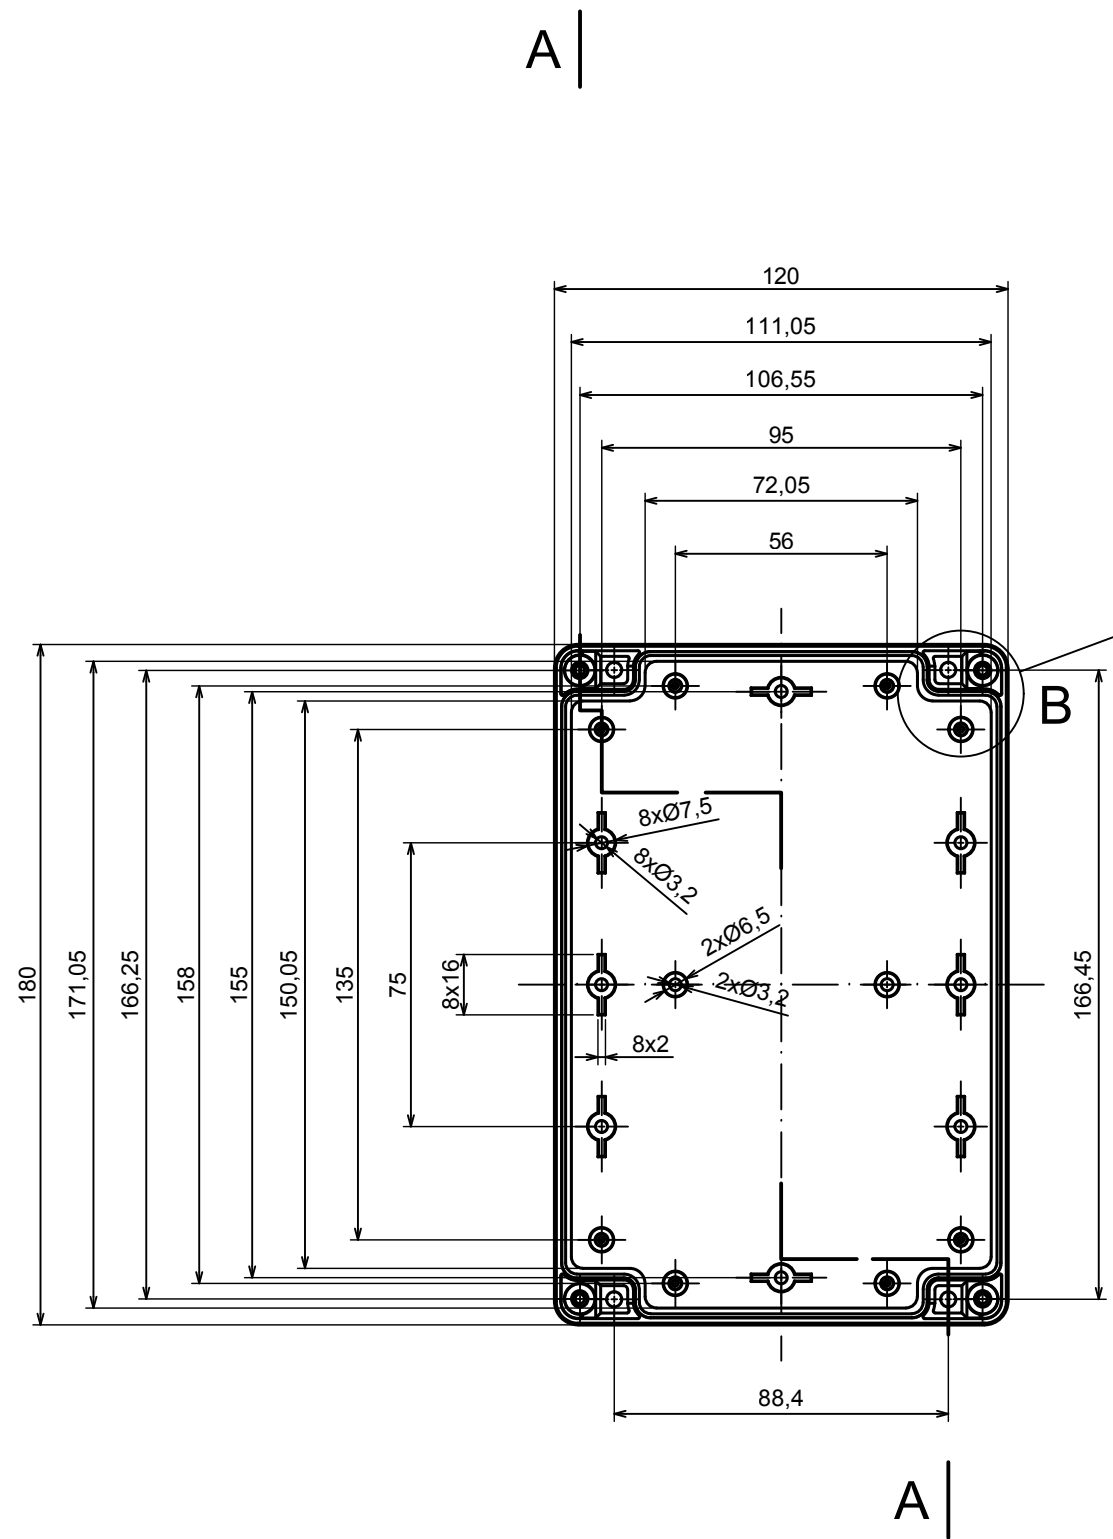

All rights reserved, Copyright Kradox 2019		
Product model	Enclosure ZP180.120.90S TM2 - Assembly	
Format: A3	Material: PC, ABS	
Scale 1:2	Tolerance: +/- 0.5	

B (1:1)

C (1:1)

A-A

All rights reserved, Copyright Kradox 2019		
Product model	Enclosure ZP180.120.90S TM2 - Base ZP180.120.60 TM2	
Format: A3	Material: PC, ABS	
Scale 1:2	Tolerance: +/- 0.5	

All rights reserved, Copyright Kradex 2019

Product model Enclosure ZP180.120.90S TM2 - Cover ZP180.120.30S

Format: A3 Material: PC, ABS

Scale 1:2 Tolerance: +/- 0.5

X-ON Electronics

Largest Supplier of Electrical and Electronic Components