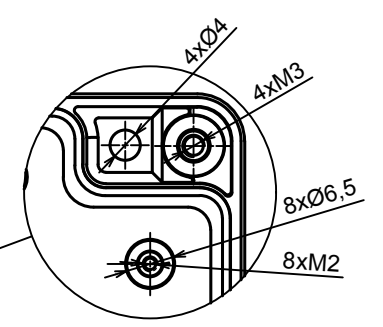

All rights reserved, Copyright Kradox 2019		
Product model	Enclosure ZP180.120.90S TM2 - Assembly	
Format: A3	Material: PC, ABS	
Scale 1:2	Tolerance: +/- 0.5	

B (1:1)

C (1:1)

A-A

All rights reserved, Copyright Kradox 2019		
Product model	Enclosure ZP180.120.90S TM2 - Base ZP180.120.60 TM2	
Format: A3	Material: PC, ABS	
Scale 1:2	Tolerance: +/- 0.5	

All rights reserved, Copyright Kradex 2019

Product model Enclosure ZP180.120.90S TM2 - Cover ZP180.120.30S

Format: A3 Material: PC, ABS

Scale 1:2 Tolerance: +/- 0.5

X-ON Electronics

Largest Supplier of Electrical and Electronic Components