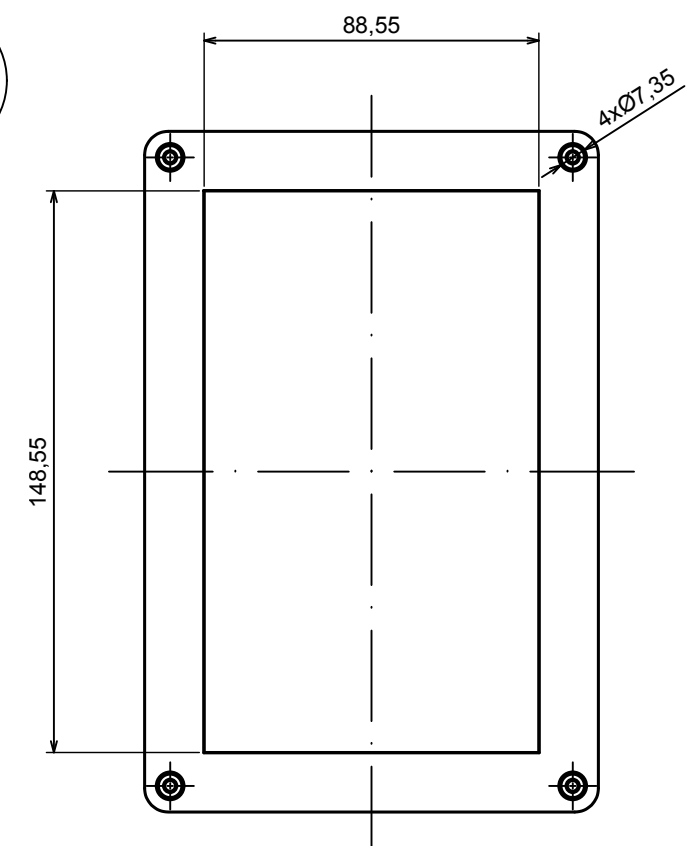

All rights reserved, Copyright Kradox 2019		
Product model	Enclosure ZP180.120.90S TM2 - Assembly	
Format: A3	Material: PC, ABS	
Scale 1:2	Tolerance: +/- 0.5	

B (1:1)

C (1:1)

A-A

All rights reserved, Copyright Kradox 2019		
Product model	Enclosure ZP180.120.90S TM2 - Base ZP180.120.60 TM2	
Format: A3	Material: PC, ABS	
Scale 1:2	Tolerance: +/- 0.5	

All rights reserved, Copyright Kradex 2019

Product model Enclosure ZP180.120.90S TM2 - Cover ZP180.120.30S

Format: A3 Material: PC, ABS

Scale 1:2 Tolerance: +/- 0.5

X-ON Electronics

Largest Supplier of Electrical and Electronic Components