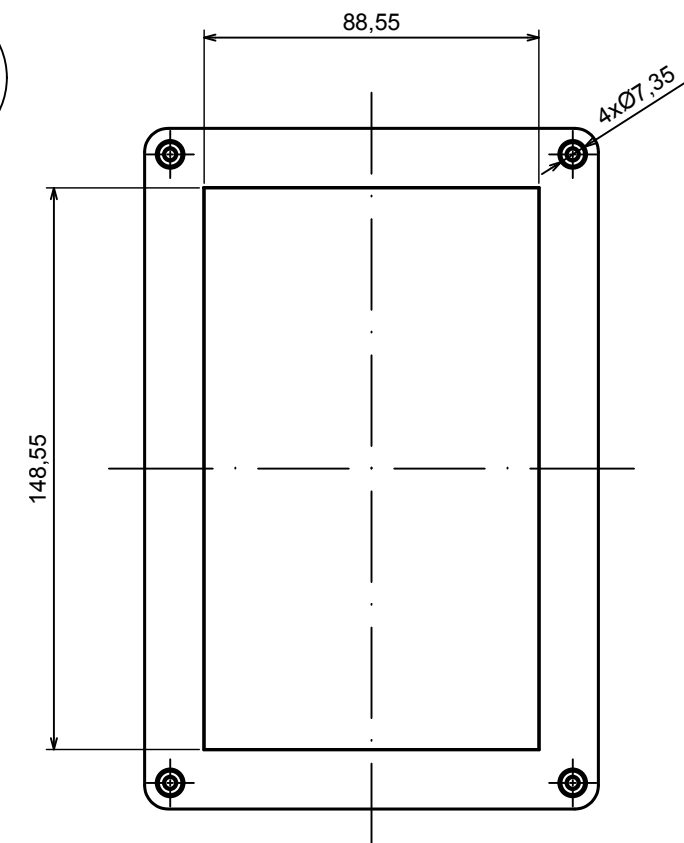

All rights reserved, Copyright Kradox 2019		
Product model	Enclosure ZP180.120.90S TM2 - Assembly	
Format: A3	Material: PC, ABS	
Scale 1:2	Tolerance: +/- 0.5	

B (1:1)

C (1:1)

A-A

All rights reserved, Copyright Kradox 2019		
Product model	Enclosure ZP180.120.90S TM2 - Base ZP180.120.60 TM2	
Format: A3	Material: PC, ABS	
Scale 1:2	Tolerance: +/- 0.5	

All rights reserved, Copyright Kradex 2019

Product model Enclosure ZP180.120.90S TM2 - Cover ZP180.120.30S

Format: A3 Material: PC, ABS

Scale 1:2 Tolerance: +/- 0.5

X-ON Electronics

Largest Supplier of Electrical and Electronic Components