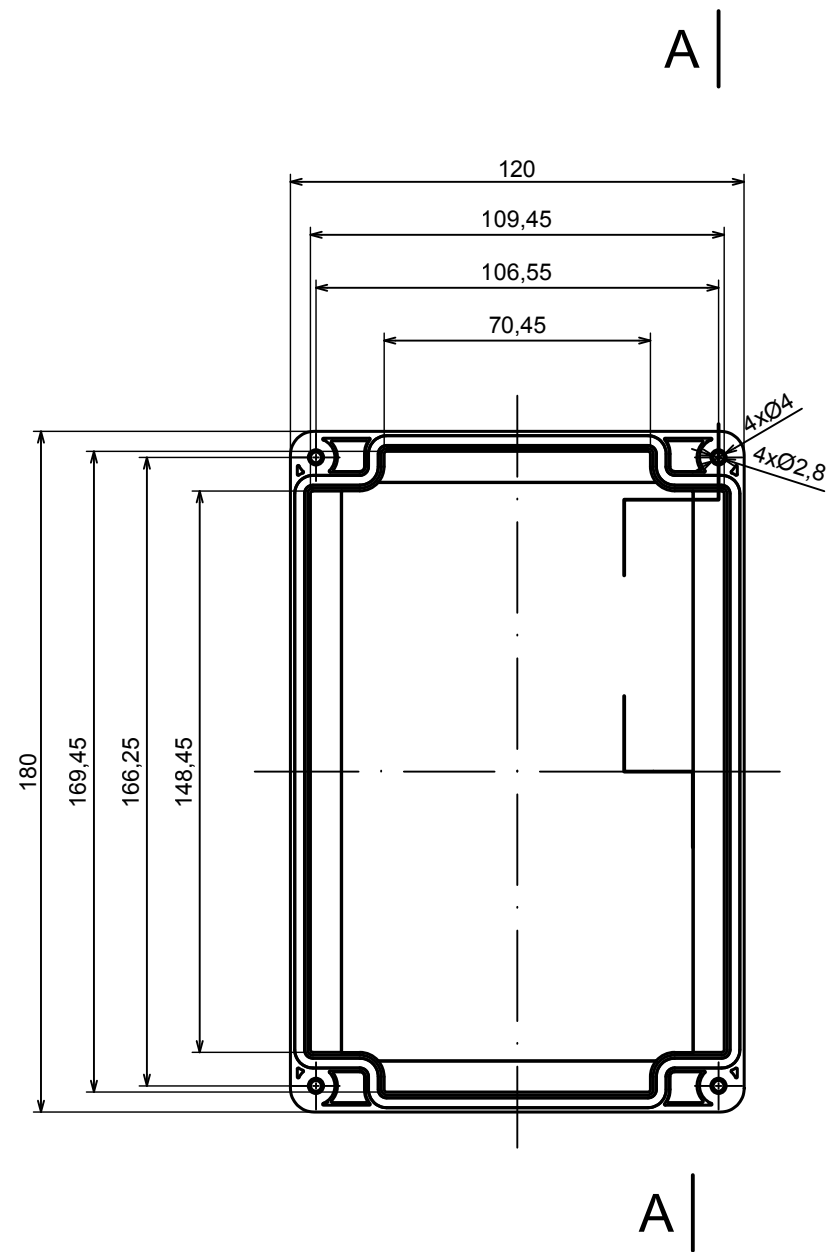

All rights reserved, Copyright Kradox 2019		
Product model	Enclosure ZP180.120.90S TM2 - Assembly	
Format: A3	Material: PC, ABS	
Scale 1:2	Tolerance: +/- 0.5	

B (1:1)

C (1:1)

A-A

All rights reserved, Copyright Kradox 2019		
Product model	Enclosure ZP180.120.90S TM2 - Base ZP180.120.60 TM2	
Format: A3	Material: PC, ABS	
Scale 1:2	Tolerance: +/- 0.5	

All rights reserved, Copyright Kradex 2019

Product model Enclosure ZP180.120.90S TM2 - Cover ZP180.120.30S

Format: A3 Material: PC, ABS

Scale 1:2 Tolerance: +/- 0.5

X-ON Electronics

Largest Supplier of Electrical and Electronic Components