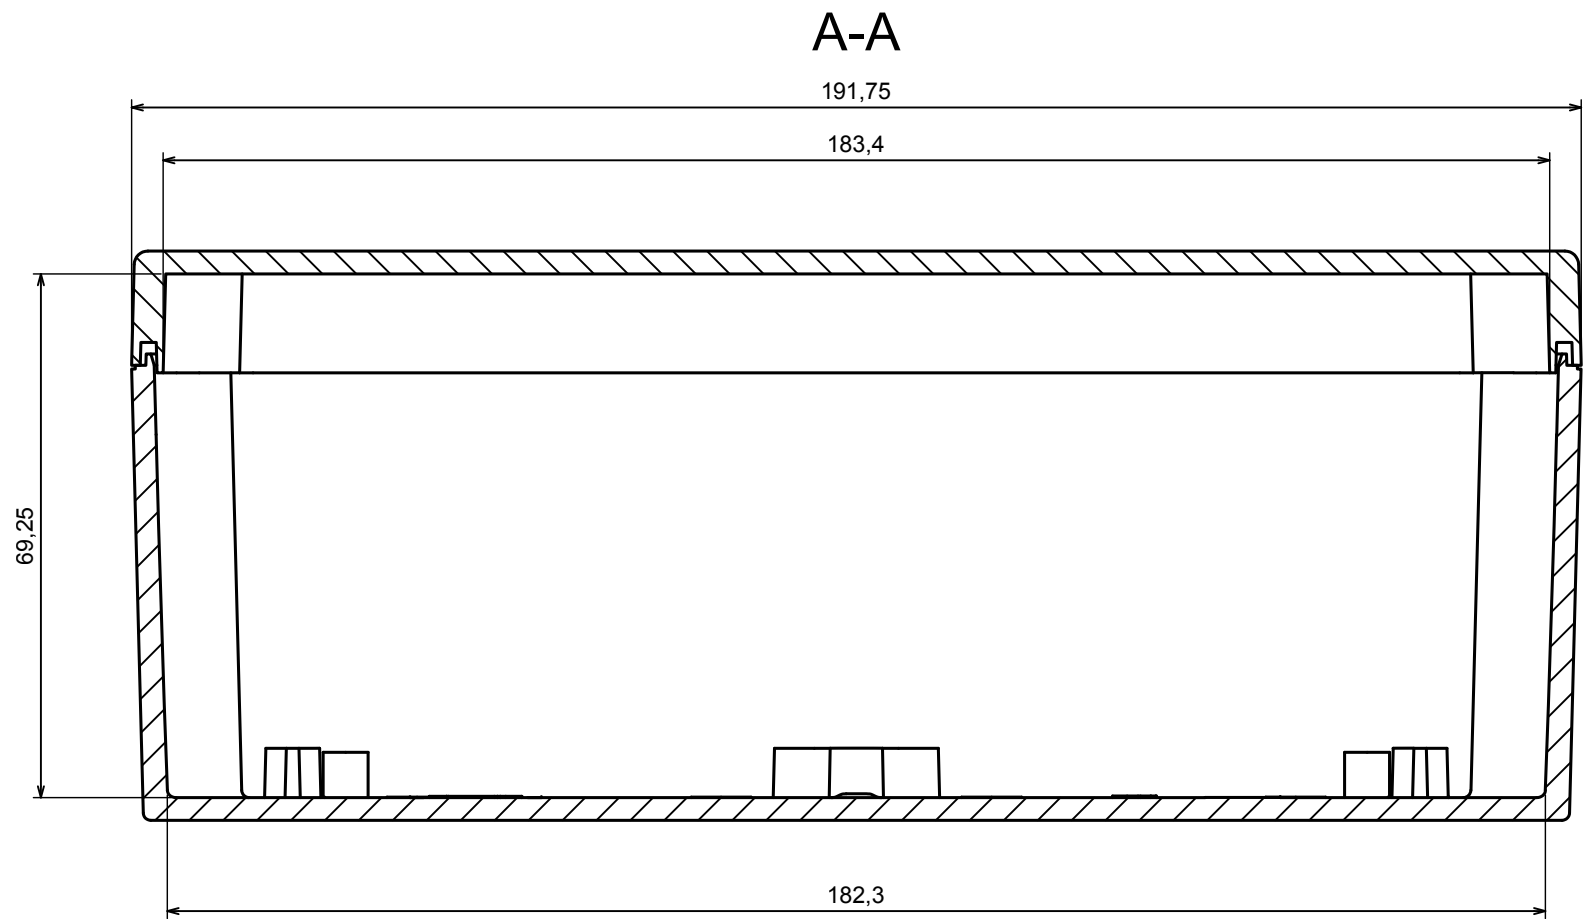

A |

All rights reserved, Copyright Kradox 2019

Product model Enclosure ZP190.75.75 TM - Assembly

Format: A3 Material: PC, ABS

Scale 1:1 Tolerance: +/- 0.5

All rights reserved, Copyright Kradex 2019	
Product model	Enclosure ZP190.75.75 TM - Base ZP190.75.60 TM
Format: A3	Material: PC, ABS
Scale 1:1	Tolerance: +/- 0.5

All rights reserved, Copyright Kradex 2019		
Product model	Enclosure ZP190.75.75 TM - Cover ZP190.75.15	
Format: A3	Material: PC, ABS	
Scale 1:1	Tolerance: +/- 0.5	

X-ON Electronics

Largest Supplier of Electrical and Electronic Components