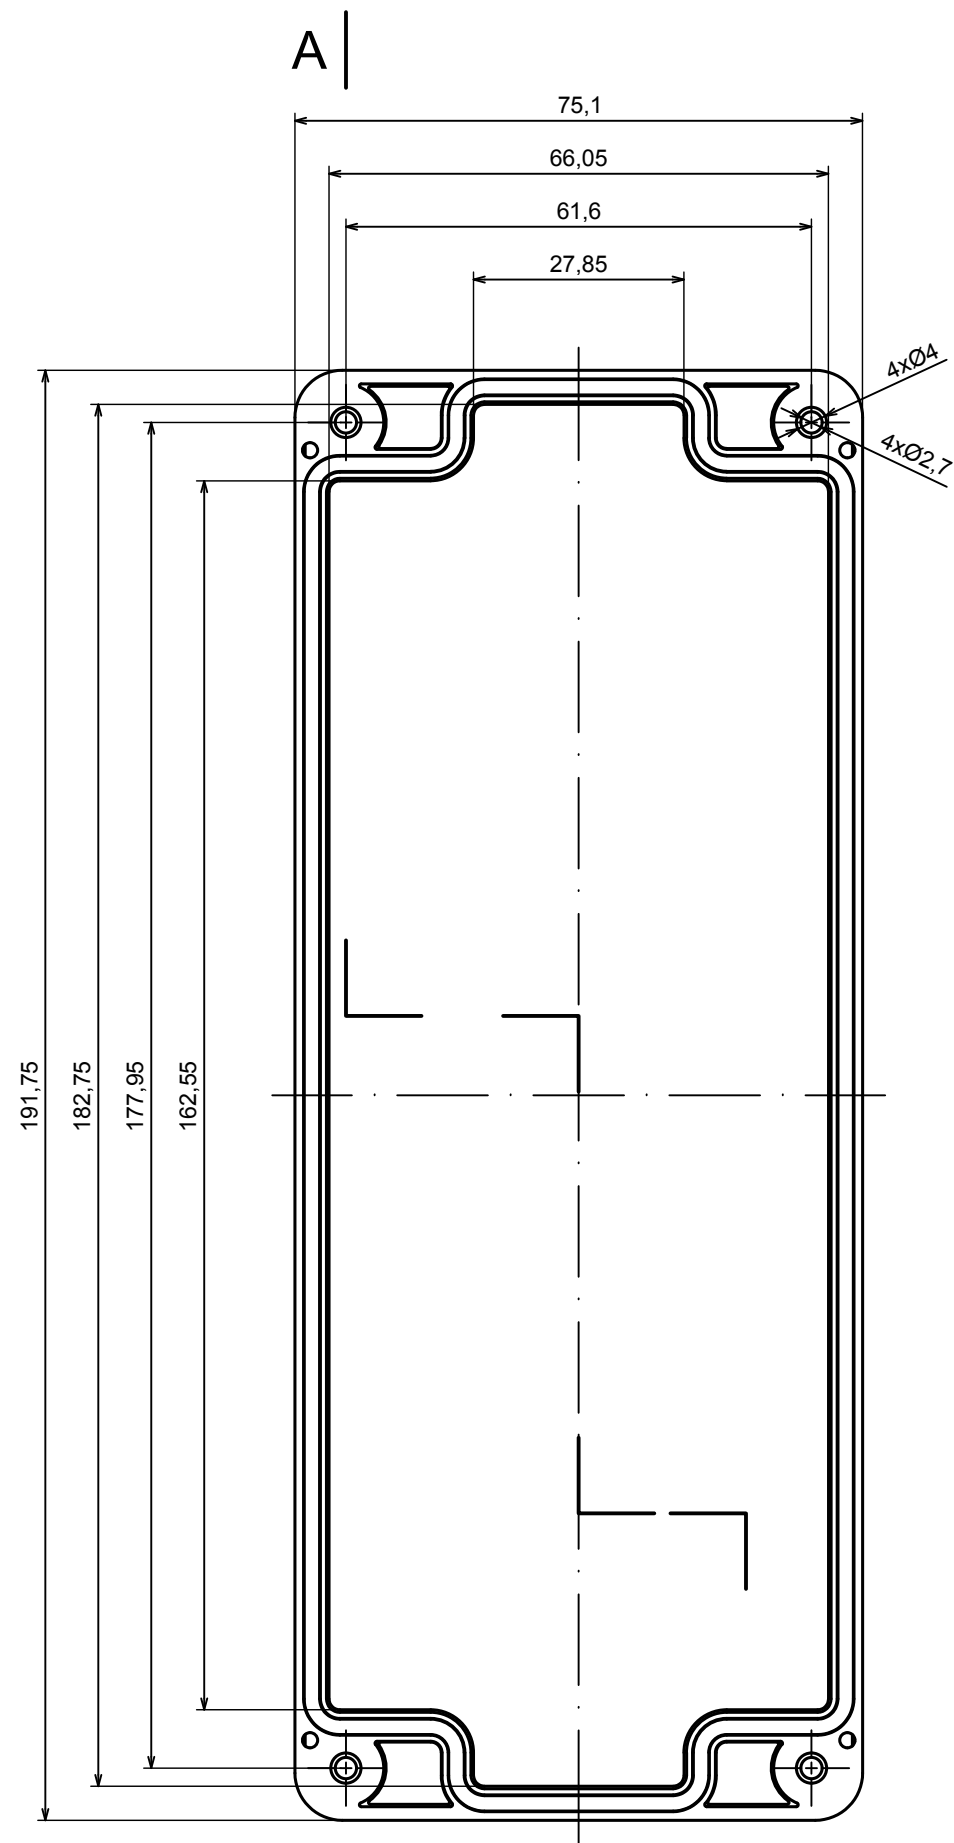

A |

All rights reserved, Copyright Kradox 2019

Product model Enclosure ZP190.75.75 TM - Assembly

Format: A3 Material: PC, ABS

Scale 1:1 Tolerance: +/- 0.5

All rights reserved, Copyright Kradex 2019	
Product model	Enclosure ZP190.75.75 TM - Base ZP190.75.60 TM
Format: A3	Material: PC, ABS
Scale 1:1	Tolerance: +/- 0.5

All rights reserved, Copyright Kradex 2019		
Product model	Enclosure ZP190.75.75 TM - Cover ZP190.75.15	
Format: A3	Material: PC, ABS	
Scale 1:1	Tolerance: +/- 0.5	

X-ON Electronics

Largest Supplier of Electrical and Electronic Components