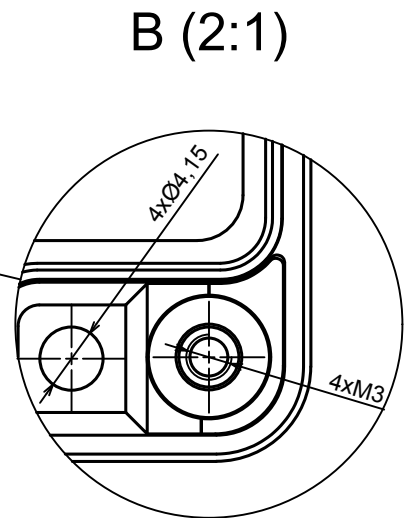

A |

All rights reserved, Copyright Kradox 2019

Product model Enclosure ZP190.75.75 TM - Assembly

Format: A3 Material: PC, ABS

Scale 1:1 Tolerance: +/- 0.5

All rights reserved, Copyright Kradex 2019	
Product model	Enclosure ZP190.75.75 TM - Base ZP190.75.60 TM
Format: A3	Material: PC, ABS
Scale 1:1	Tolerance: +/- 0.5

All rights reserved, Copyright Kradex 2019		
Product model	Enclosure ZP190.75.75 TM - Cover ZP190.75.15	
Format: A3	Material: PC, ABS	
Scale 1:1	Tolerance: +/- 0.5	

X-ON Electronics

Largest Supplier of Electrical and Electronic Components