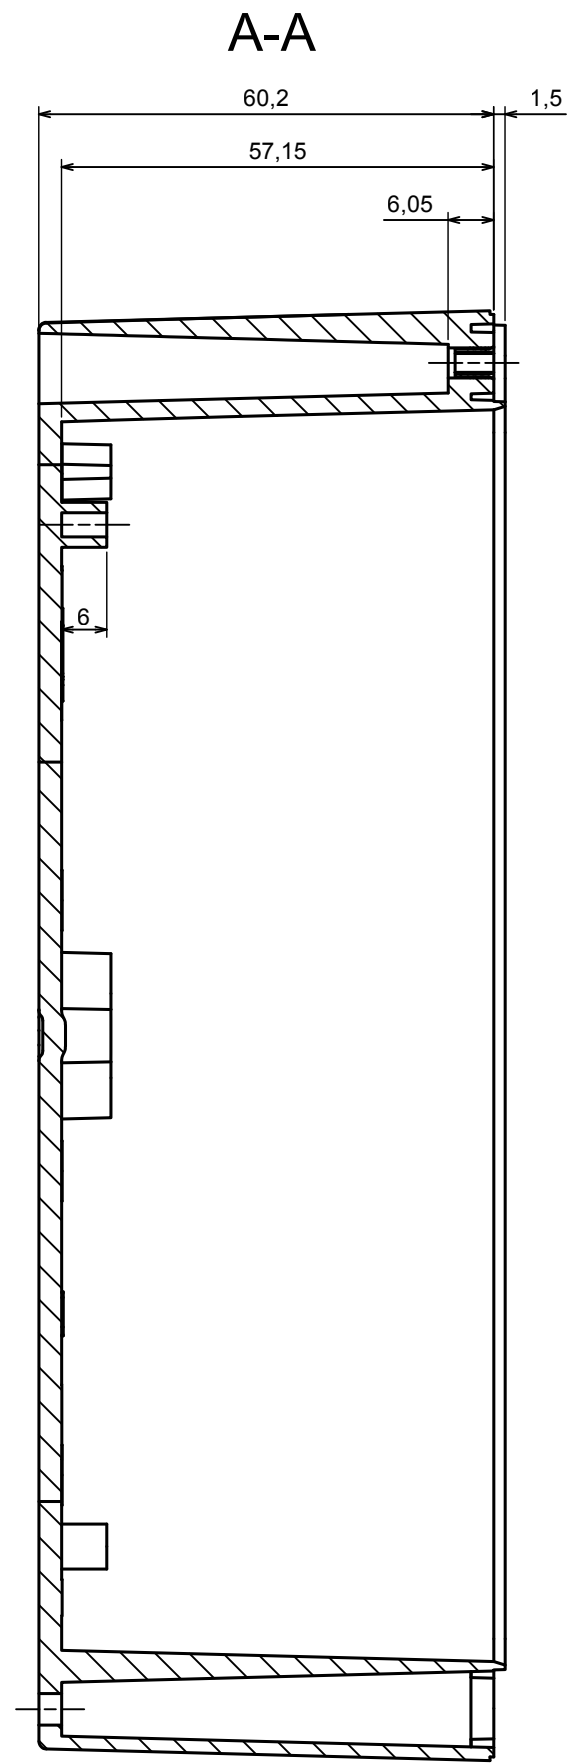

A |

All rights reserved, Copyright Kradox 2019

Product model Enclosure ZP190.75.75 TM - Assembly

Format: A3 Material: PC, ABS

Scale 1:1 Tolerance: +/- 0.5

All rights reserved, Copyright Kradex 2019	
Product model	Enclosure ZP190.75.75 TM - Base ZP190.75.60 TM
Format: A3	Material: PC, ABS
Scale 1:1	Tolerance: +/- 0.5

All rights reserved, Copyright Kradex 2019		
Product model	Enclosure ZP190.75.75 TM - Cover ZP190.75.15	
Format: A3	Material: PC, ABS	
Scale 1:1	Tolerance: +/- 0.5	

X-ON Electronics

Largest Supplier of Electrical and Electronic Components