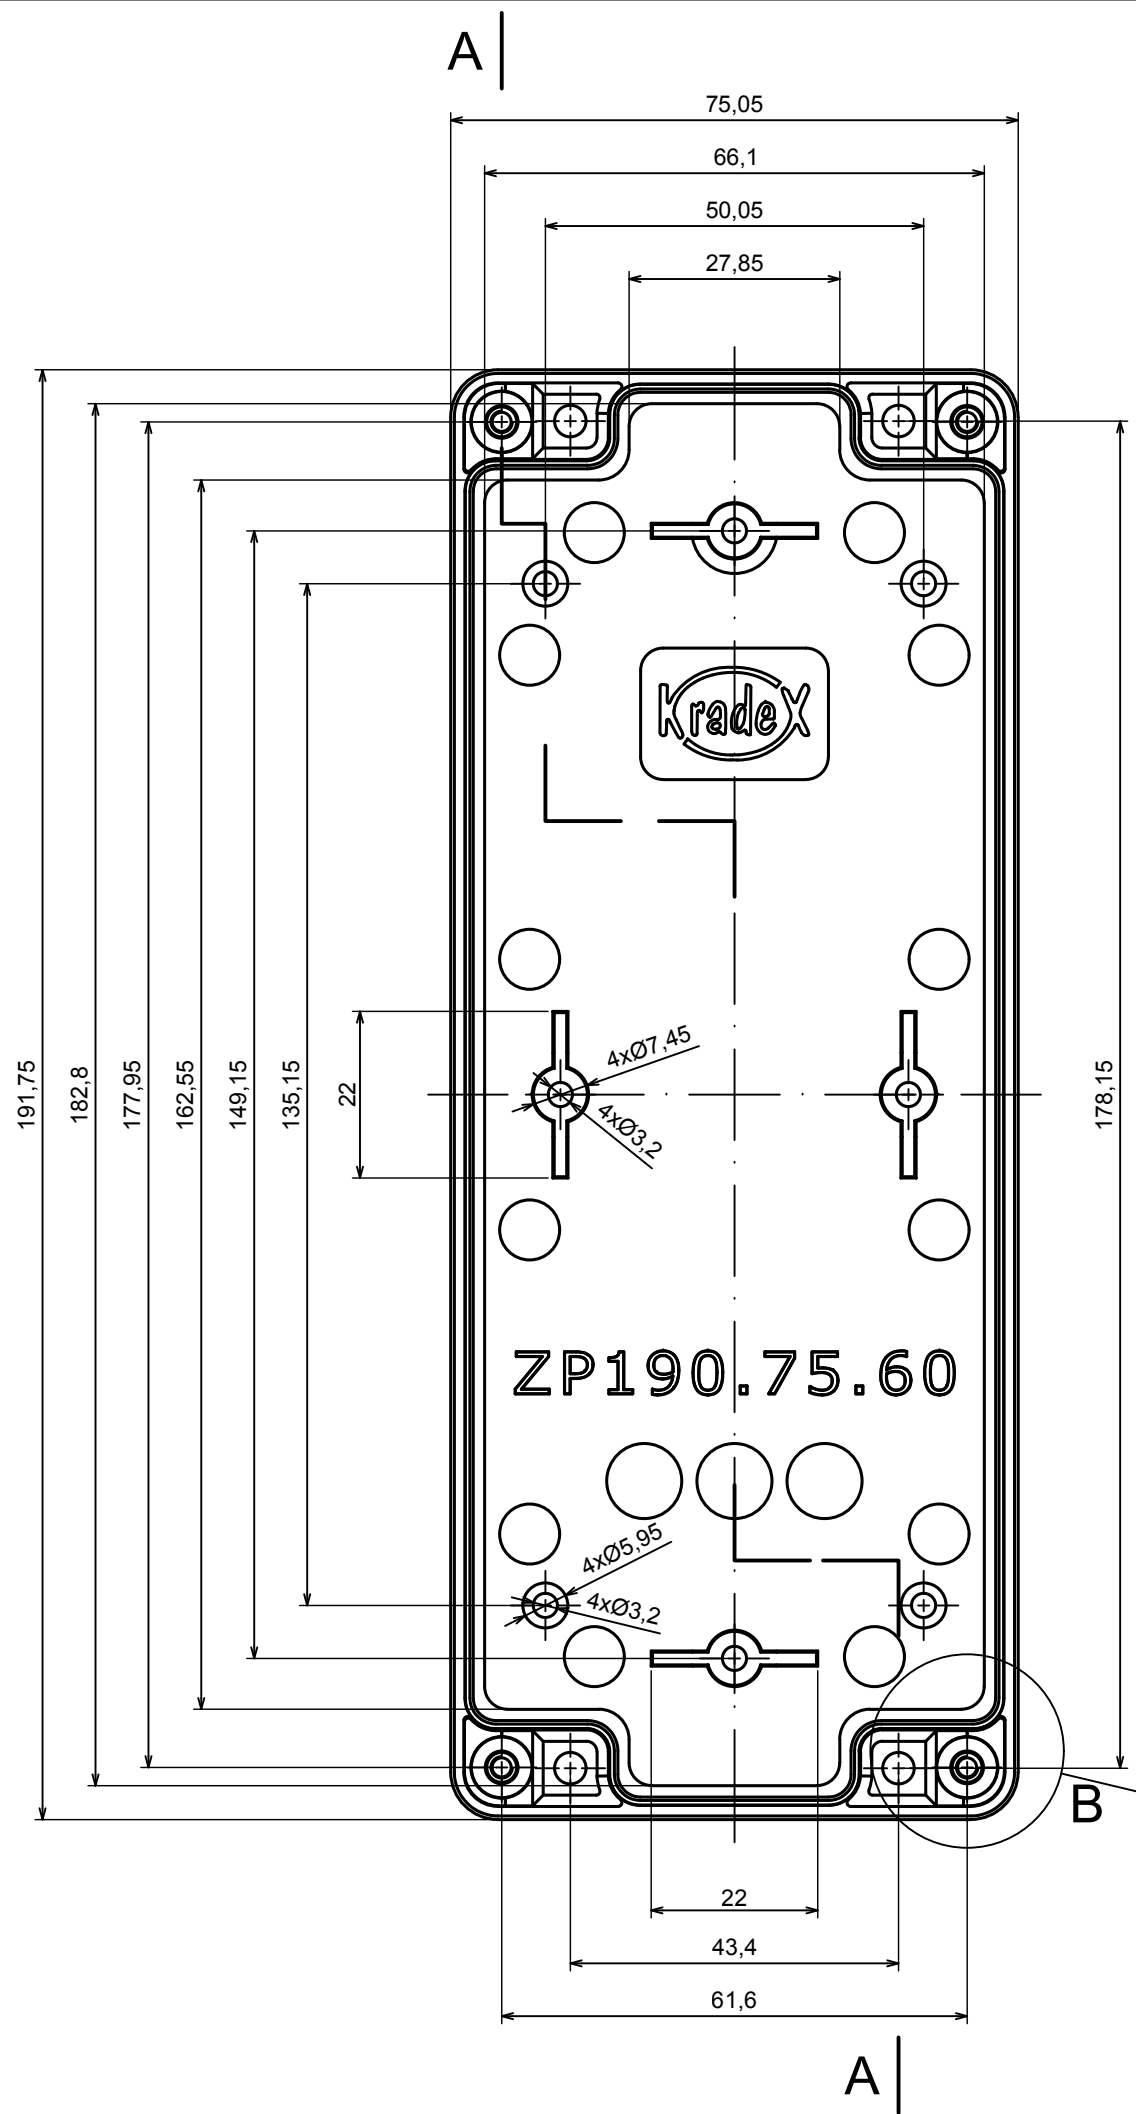

A |

All rights reserved, Copyright Kradox 2019

| | |
|---------------|--------------------------------------|
| Product model | Enclosure ZP190.75.75S TM - Assembly |
|---------------|--------------------------------------|

| | |
|------------|-------------------|
| Format: A3 | Material: PC, ABS |
|------------|-------------------|

| | |
|-----------|--------------------|
| Scale 1:1 | Tolerance: +/- 0.5 |
|-----------|--------------------|

| | |
|--|---|
| All rights reserved, Copyright Kradox 2019 | |
| Product model | Enclosure ZP190.75.75S TM - Base ZP190.75.60 TM |
| Format: A3 | Material: PC, ABS |
| Scale 1:1 | Tolerance: +/- 0.5 |

| | |
|--|--|
| All rights reserved, Copyright Kradox 2019 | |
| Product model | Enclosure ZP190.75.75S TM - Cover ZP190.75.15S |
| Format: A3 | Material: PC, ABS |
| Scale 1:1 | Tolerance: +/- 0.5 |

X-ON Electronics