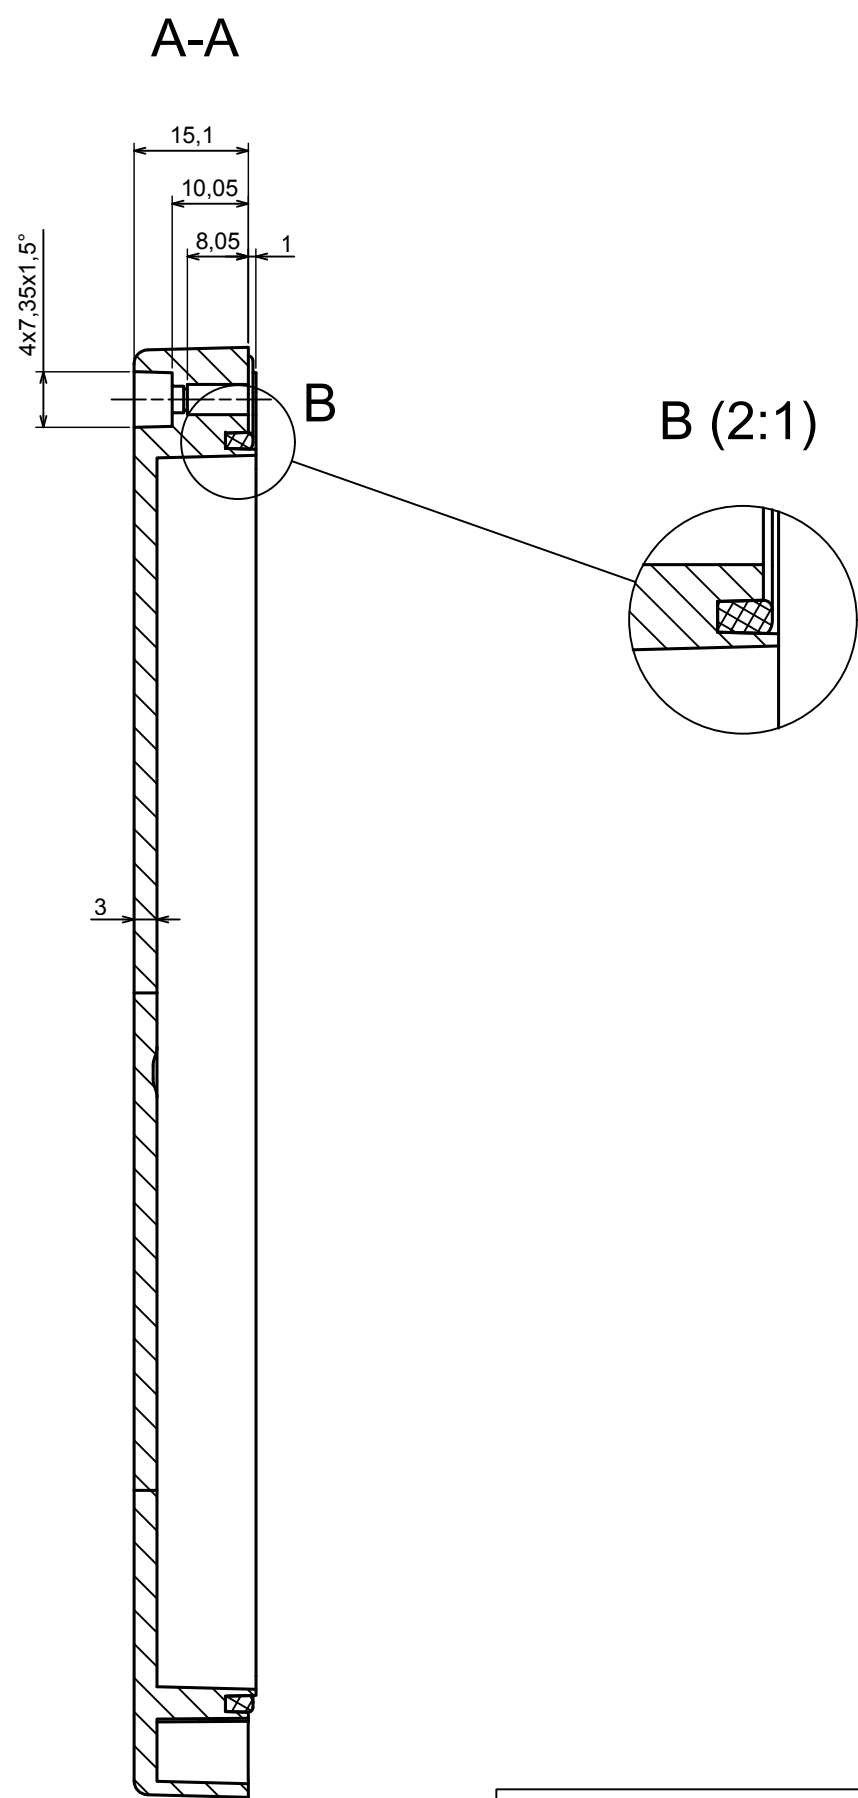

| | |
|------------|-------------------|
| Format: A3 | Material: PC, ABS |
|------------|-------------------|

| | |
|-----------|--------------------|
| Scale 1:1 | Tolerance: +/- 0.5 |
|-----------|--------------------|

| | |
|--|---|
| All rights reserved, Copyright Kradox 2019 | |
| Product model | Enclosure ZP190.75.75S TM - Base ZP190.75.60 TM |
| Format: A3 | Material: PC, ABS |
| Scale 1:1 | Tolerance: +/- 0.5 |