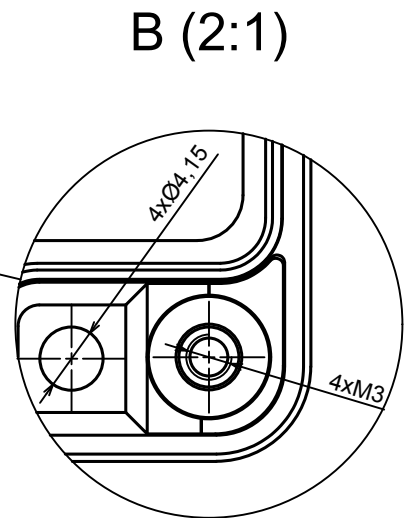

| | |
|------------|-------------------|
| Format: A3 | Material: PC, ABS |
|------------|-------------------|

| | |
|-----------|--------------------|
| Scale 1:1 | Tolerance: +/- 0.5 |
|-----------|--------------------|

| | |
|--|---|
| All rights reserved, Copyright Kradox 2019 | |
| Product model | Enclosure ZP190.75.75S TM - Base ZP190.75.60 TM |
| Format: A3 | Material: PC, ABS |
| Scale 1:1 | Tolerance: +/- 0.5 |