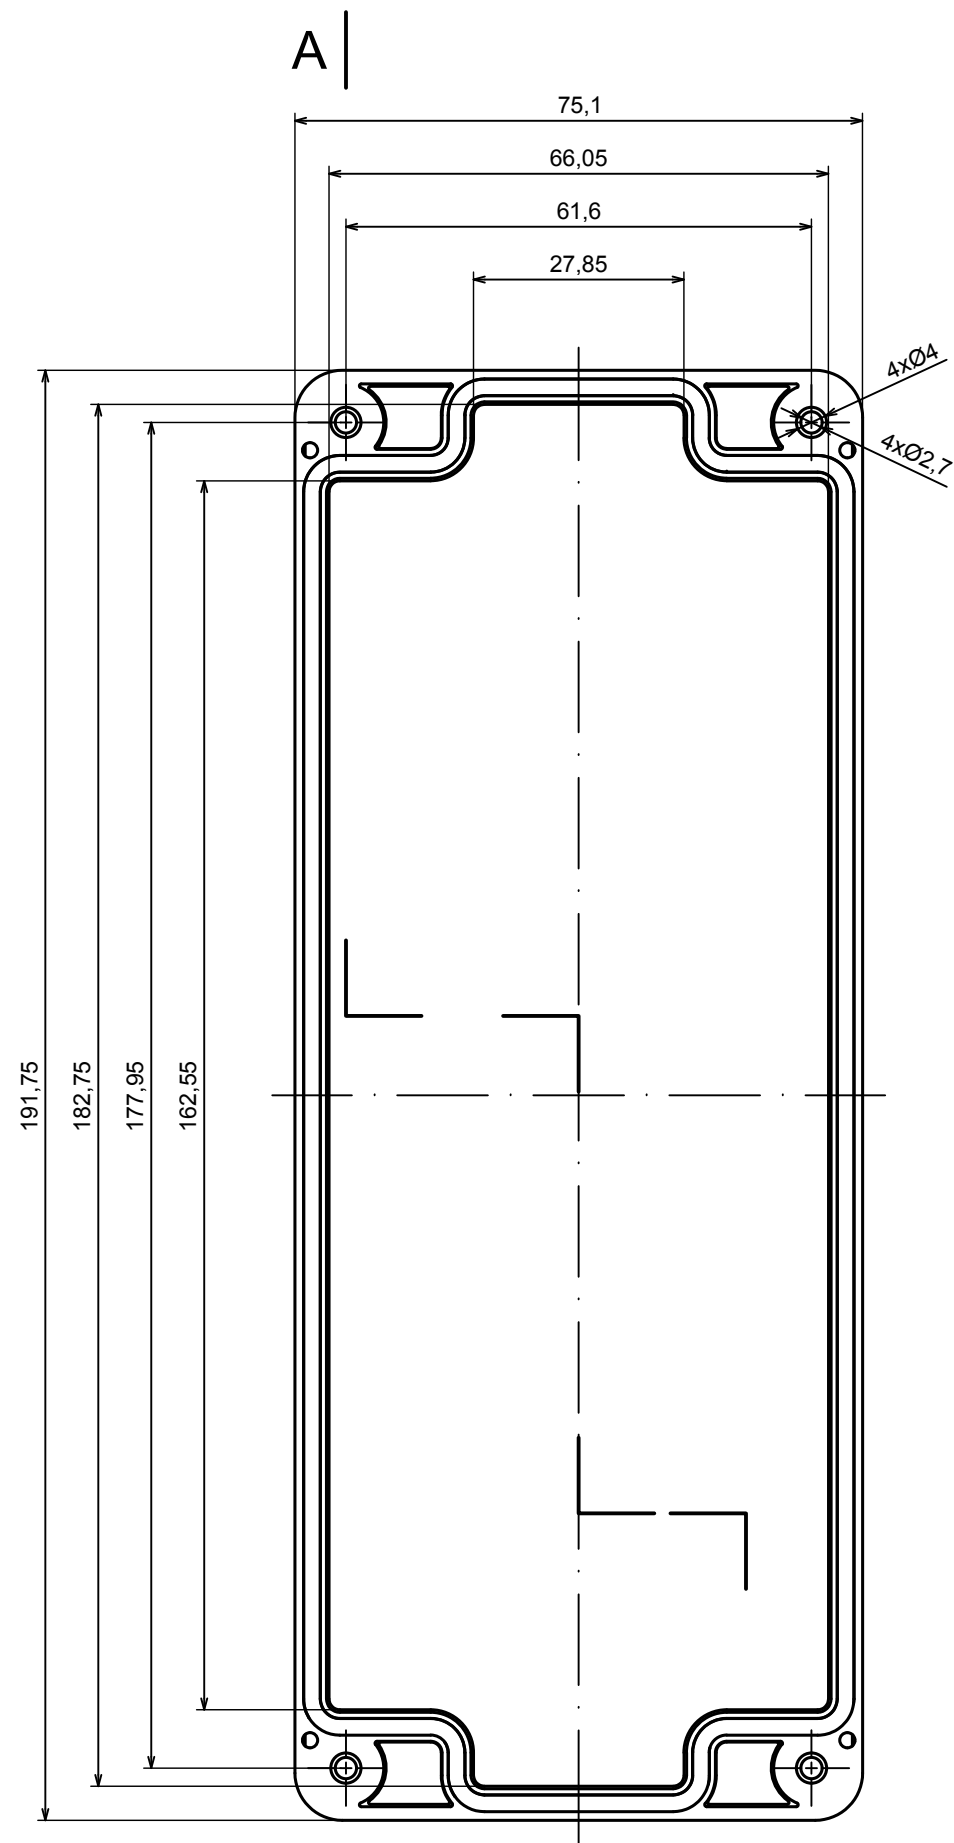

| | |
|------------|-------------------|
| Format: A3 | Material: PC, ABS |
|------------|-------------------|

| | |
|-----------|--------------------|
| Scale 1:1 | Tolerance: +/- 0.5 |
|-----------|--------------------|

| | |
|--|---|
| All rights reserved, Copyright Kradox 2019 | |
| Product model | Enclosure ZP190.75.75S TM - Base ZP190.75.60 TM |
| Format: A3 | Material: PC, ABS |
| Scale 1:1 | Tolerance: +/- 0.5 |

| | |
|--|--|
| All rights reserved, Copyright Kradox 2019 | |
| Product model | Enclosure ZP190.75.75S TM - Cover ZP190.75.15S |
| Format: A3 | Material: PC, ABS |
| Scale 1:1 | Tolerance: +/- 0.5 |

X-ON Electronics