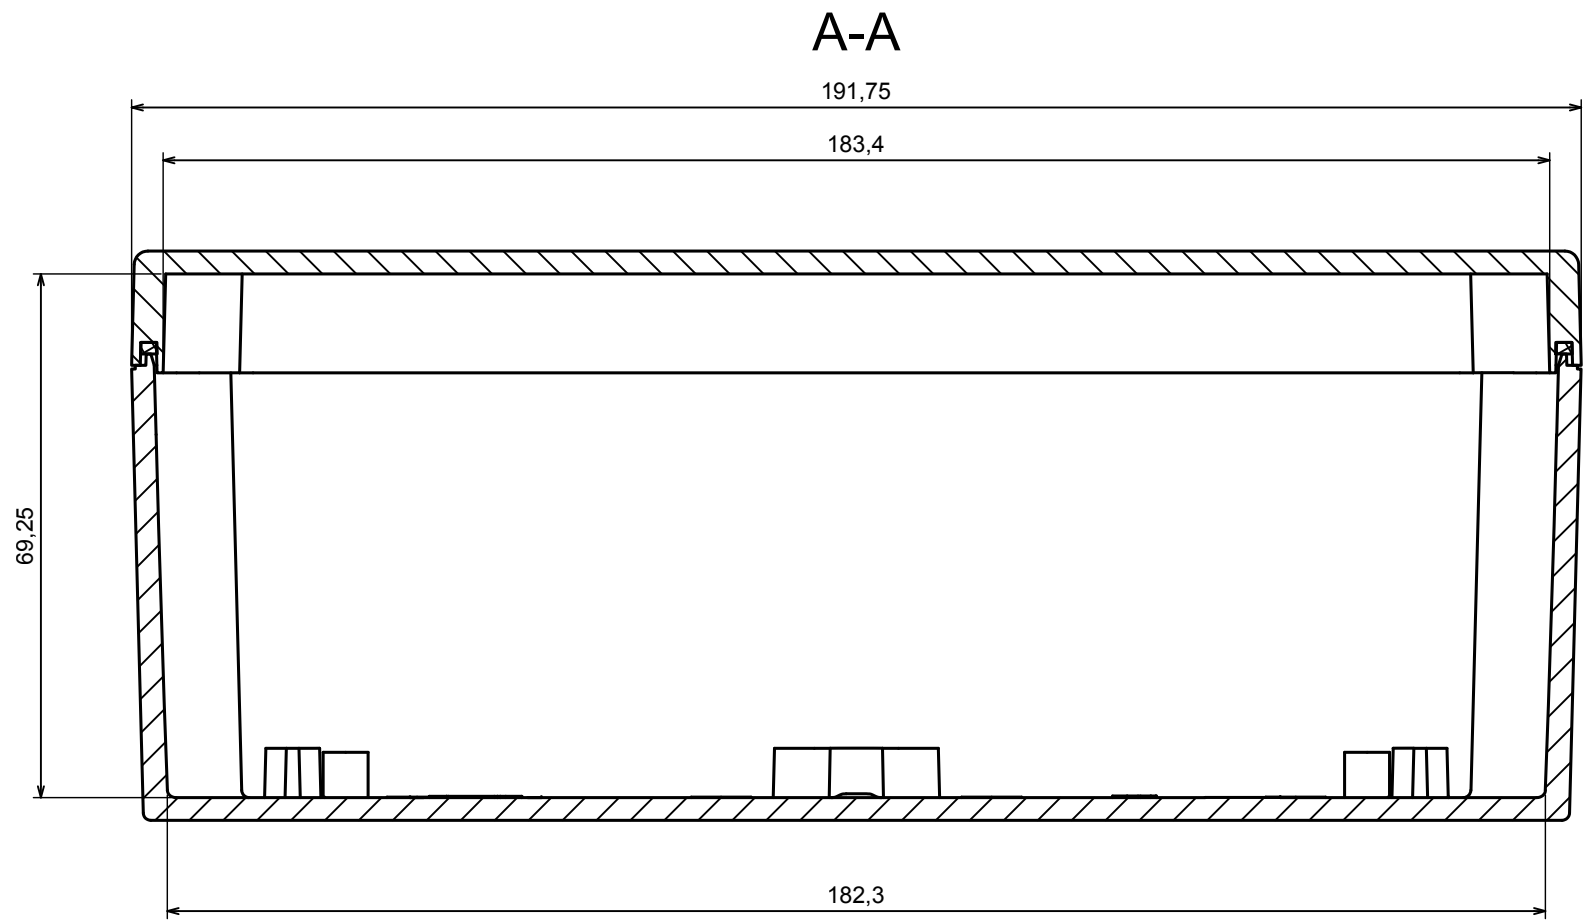

All rights reserved, Copyright Kradox 2019

Product model	Enclosure ZP190.75.75S TM - Assembly

Format: A3	Material: PC, ABS

Scale 1:1	Tolerance: +/- 0.5