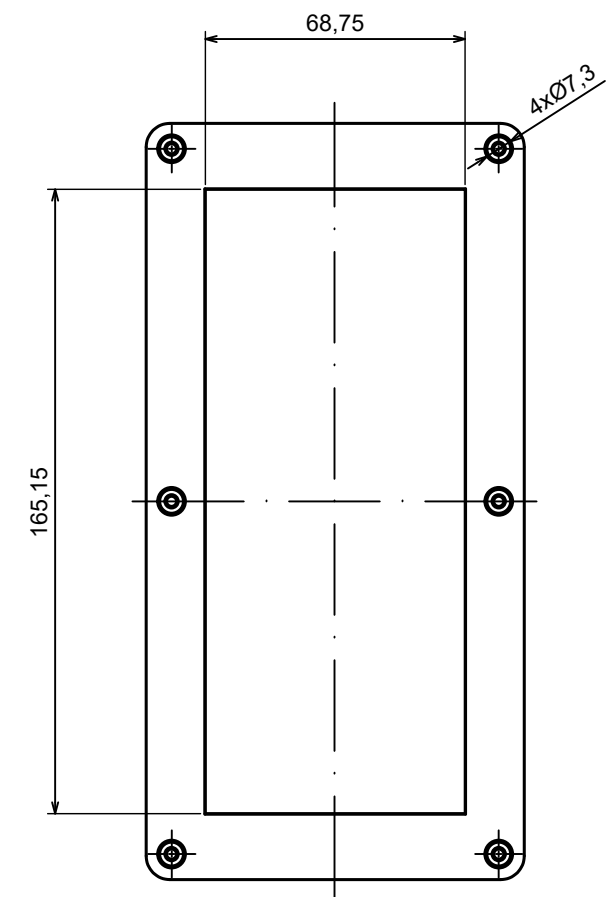

A |

All rights reserved, Copyright Kradox 2022

Product model Enclosure ZP200.100.75 TM - Assembly

Format: A3 Material: PC, ABS

Scale 1:1 Tolerance: +/- 0.5

B (1:1)

A-A

C (1:1)

All rights reserved, Copyright Kradex 2022

Product model: Enclosure ZP200.100.75 TM - Base ZP200.100.45 TM

Format: A3 Material: PC, ABS

Scale 1:2 Tolerance: +/- 0.5

All rights reserved, Copyright Kradex 2022

Product model: Enclosure ZP200.100.75 TM - Cover ZP200.100.30

Format: A3 Material: PC, ABS

Scale 1:2 Tolerance: +/- 0.5

X-ON Electronics

Largest Supplier of Electrical and Electronic Components

Click to view similar products for [Enclosures, Boxes & Cases](#) category: