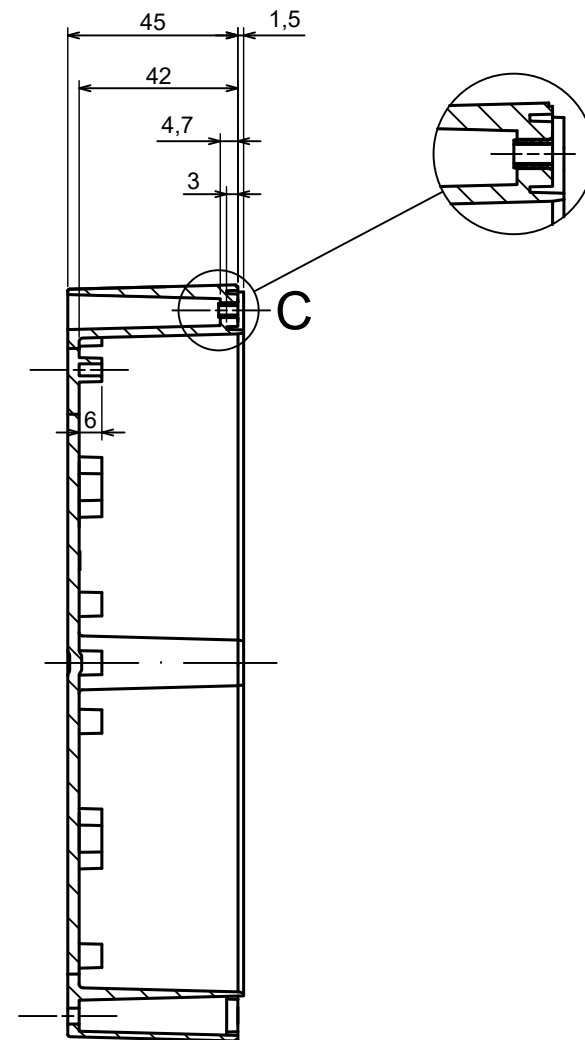

A |

All rights reserved, Copyright Kradox 2022

Product model Enclosure ZP200.100.75 TM - Assembly

Format: A3 Material: PC, ABS

Scale 1:1 Tolerance: +/- 0.5

B (1:1)

A-A

C (1:1)

All rights reserved, Copyright Kradex 2022

Product model: Enclosure ZP200.100.75 TM - Base ZP200.100.45 TM

Format: A3 Material: PC, ABS

Scale 1:2 Tolerance: +/- 0.5

All rights reserved, Copyright Kradex 2022

Product model: Enclosure ZP200.100.75 TM - Cover ZP200.100.30

Format: A3 Material: PC, ABS

Scale 1:2 Tolerance: +/- 0.5

X-ON Electronics

Largest Supplier of Electrical and Electronic Components

Click to view similar products for [Enclosures, Boxes & Cases](#) category: