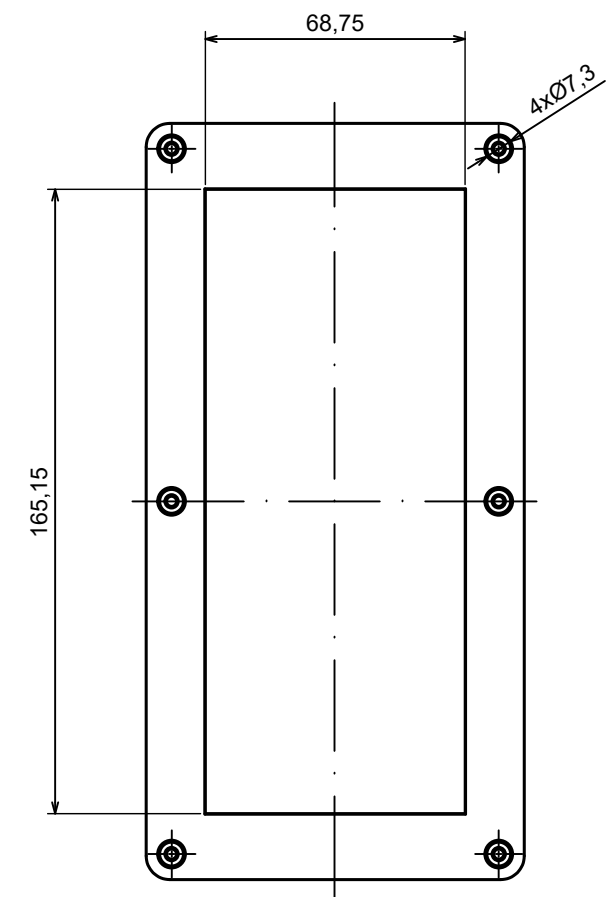

A |

All rights reserved, Copyright Kradox 2022

Product model Enclosure ZP200.100.75 TM - Assembly

Format: A3 Material: PC, ABS

Scale 1:1 Tolerance: +/- 0.5

B (1:1)

A-A

C (1:1)

All rights reserved, Copyright Kradex 2022

Product model: Enclosure ZP200.100.75 TM - Base ZP200.100.45 TM

Format: A3 Material: PC, ABS

Scale 1:2 Tolerance: +/- 0.5

All rights reserved, Copyright Kradex 2022

Product model: Enclosure ZP200.100.75 TM - Cover ZP200.100.30

Format: A3 Material: PC, ABS

Scale 1:2 Tolerance: +/- 0.5