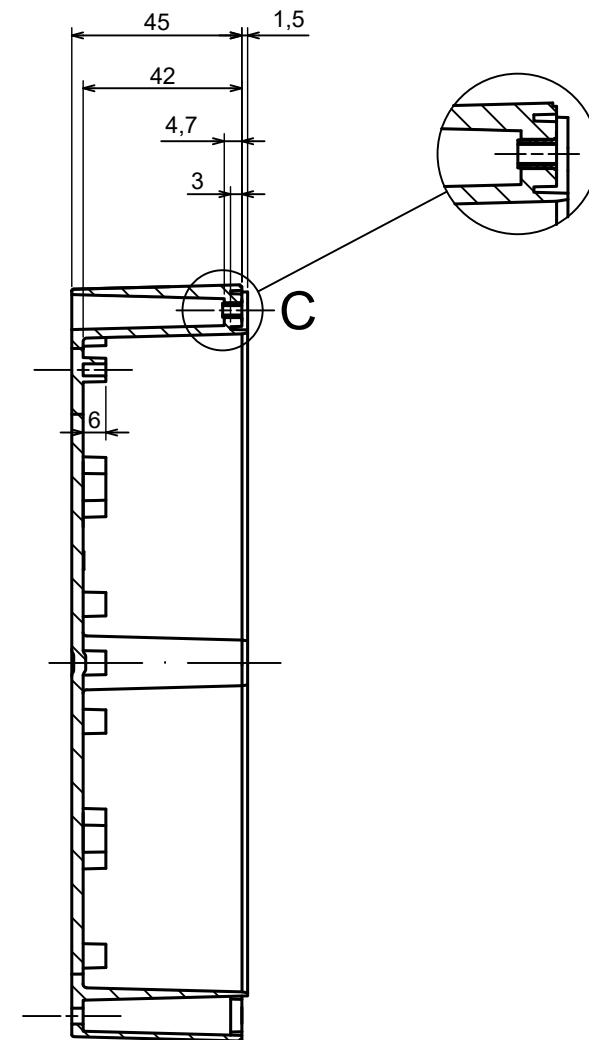

A |

All rights reserved, Copyright Kradox 2022

Product model Enclosure ZP200.100.75 TM - Assembly

Format: A3 Material: PC, ABS

Scale 1:1 Tolerance: +/- 0.5

B (1:1)

A-A

C (1:1)

All rights reserved, Copyright Kradex 2022

Product model: Enclosure ZP200.100.75 TM - Base ZP200.100.45 TM

Format: A3 Material: PC, ABS

Scale 1:2 Tolerance: +/- 0.5

All rights reserved, Copyright Kradex 2022

Product model: Enclosure ZP200.100.75 TM - Cover ZP200.100.30

Format: A3 Material: PC, ABS

Scale 1:2 Tolerance: +/- 0.5