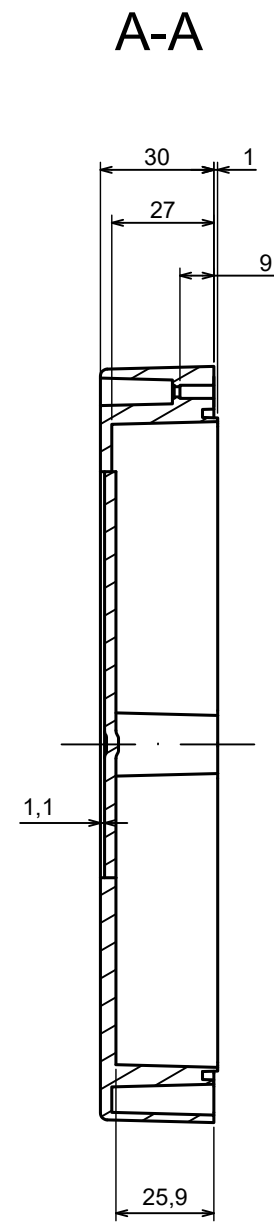

A |

All rights reserved, Copyright Kradox 2022

Product model Enclosure ZP200.100.75 TM - Assembly

Format: A3 Material: PC, ABS

Scale 1:1 Tolerance: +/- 0.5

B (1:1)

A-A

C (1:1)

All rights reserved, Copyright Kradex 2022

Product model: Enclosure ZP200.100.75 TM - Base ZP200.100.45 TM

Format: A3 Material: PC, ABS

Scale 1:2 Tolerance: +/- 0.5

All rights reserved, Copyright Kradex 2022

Product model: Enclosure ZP200.100.75 TM - Cover ZP200.100.30

Format: A3 Material: PC, ABS

Scale 1:2 Tolerance: +/- 0.5