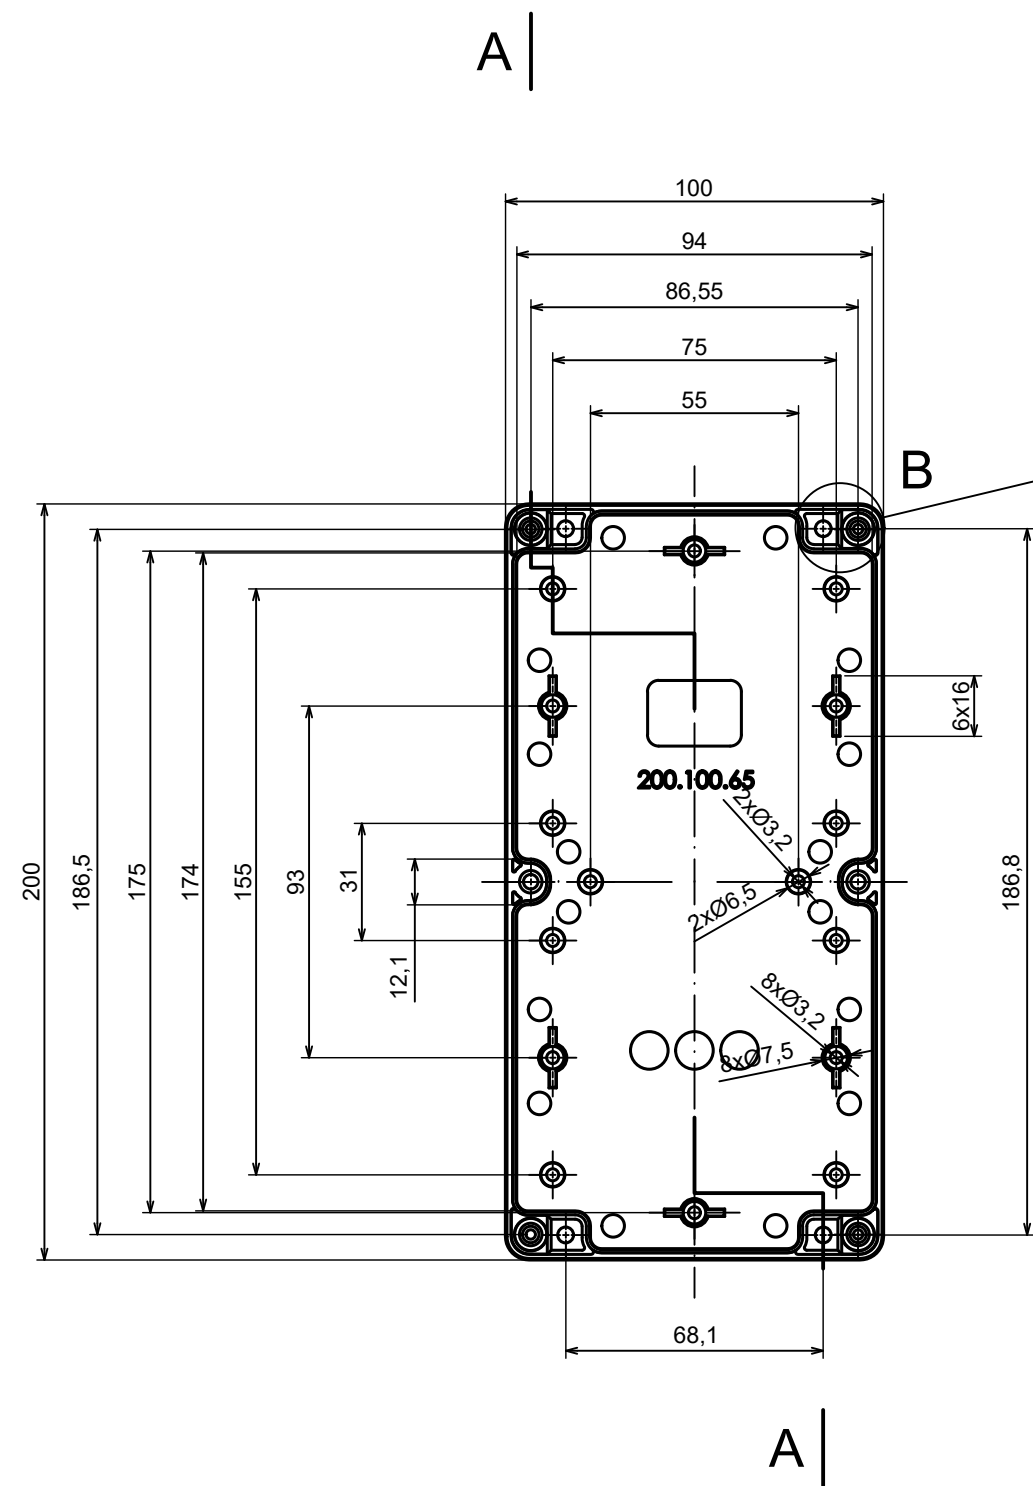

A |

All rights reserved, Copyright Kradox 2022

Product model Enclosure ZP200.100.75 TM - Assembly

Format: A3 Material: PC, ABS

Scale 1:1 Tolerance: +/- 0.5

B (1:1)

A-A

C (1:1)

All rights reserved, Copyright Kradex 2022

Product model: Enclosure ZP200.100.75 TM - Base ZP200.100.45 TM

Format: A3 Material: PC, ABS

Scale 1:2 Tolerance: +/- 0.5

All rights reserved, Copyright Kradex 2022

Product model: Enclosure ZP200.100.75 TM - Cover ZP200.100.30

Format: A3 Material: PC, ABS

Scale 1:2 Tolerance: +/- 0.5