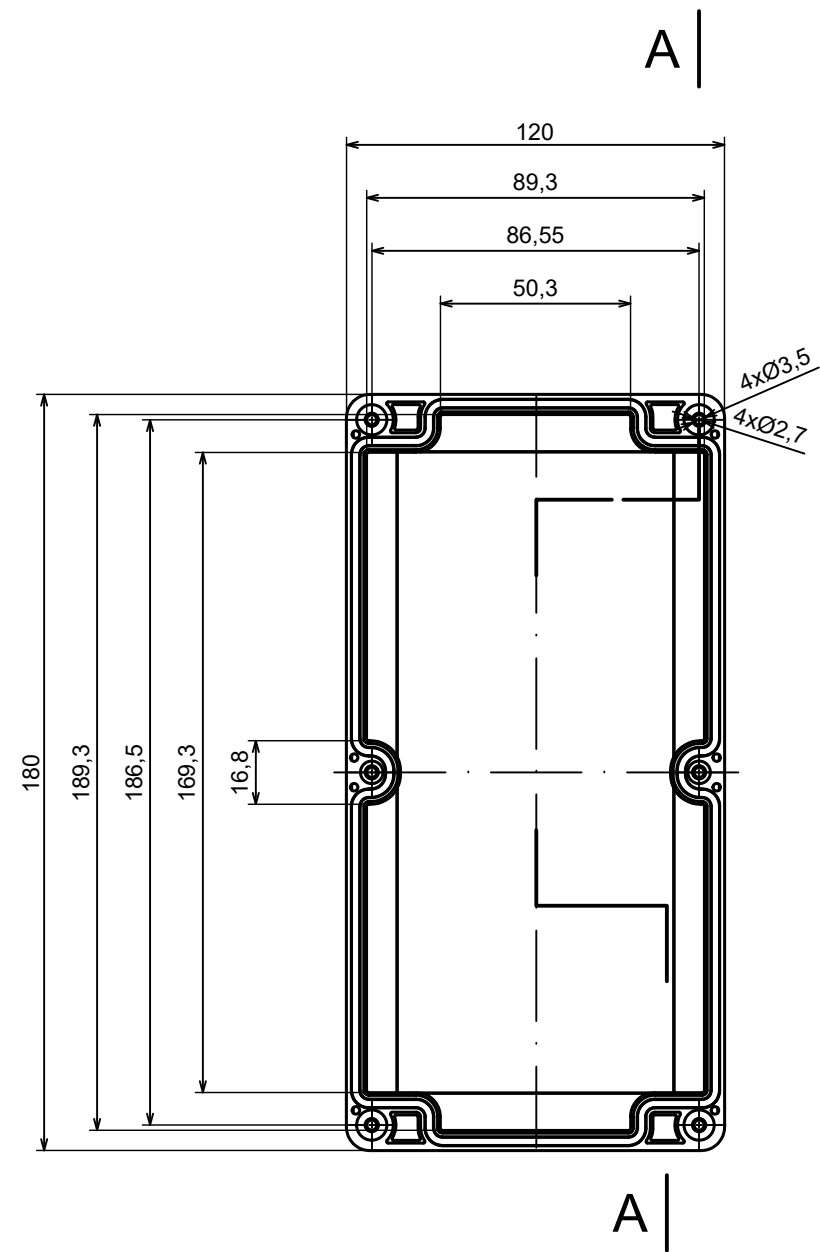

A |

All rights reserved, Copyright Kradox 2022

Product model Enclosure ZP200.100.75 TM - Assembly

Format: A3 Material: PC, ABS

Scale 1:1 Tolerance: +/- 0.5

B (1:1)

A-A

C (1:1)

All rights reserved, Copyright Kradex 2022

Product model: Enclosure ZP200.100.75 TM - Base ZP200.100.45 TM

Format: A3 Material: PC, ABS

Scale 1:2 Tolerance: +/- 0.5

All rights reserved, Copyright Kradex 2022

Product model: Enclosure ZP200.100.75 TM - Cover ZP200.100.30

Format: A3 Material: PC, ABS

Scale 1:2 Tolerance: +/- 0.5