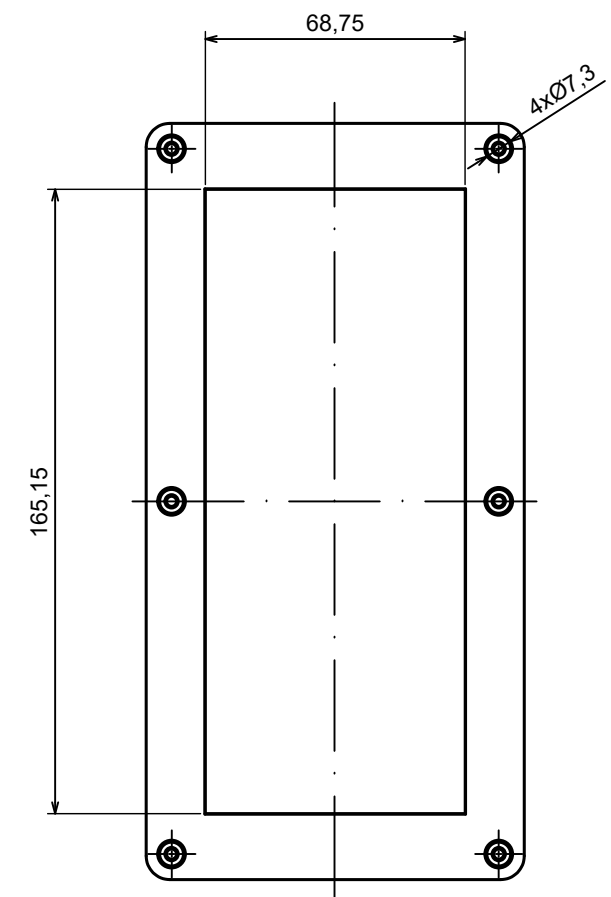

A |

All rights reserved, Copyright Kradox 2022

Product model Enclosure ZP200.100.75 TM - Assembly

Format: A3 Material: PC, ABS

Scale 1:1 Tolerance: +/- 0.5

B (1:1)

A-A

C (1:1)

All rights reserved, Copyright Kradex 2022

Product model: Enclosure ZP200.100.75 TM - Base ZP200.100.45 TM

Format: A3 Material: PC, ABS

Scale 1:2 Tolerance: +/- 0.5

All rights reserved, Copyright Kradex 2022

Product model: Enclosure ZP200.100.75 TM - Cover ZP200.100.30

Format: A3 Material: PC, ABS

Scale 1:2 Tolerance: +/- 0.5

X-ON Electronics

Largest Supplier of Electrical and Electronic Components

Click to view similar products for [Enclosures, Boxes & Cases](#) category: