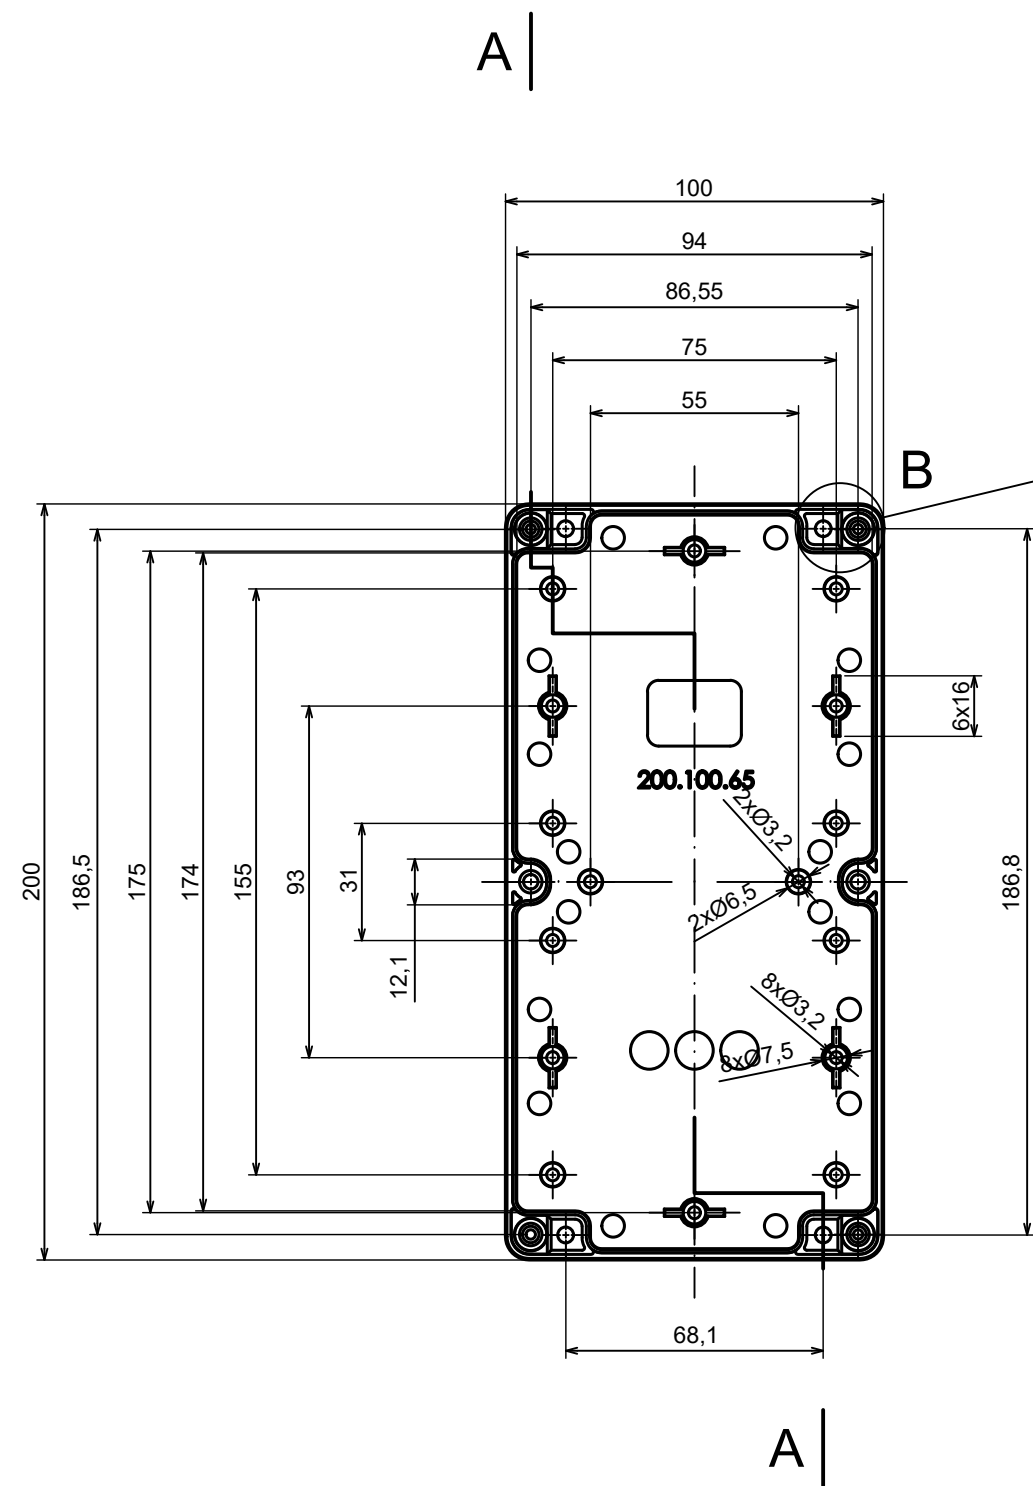

A |

All rights reserved, Copyright Kradox 2022

Product model Enclosure ZP200.100.75 TM - Assembly

Format: A3 Material: PC, ABS

Scale 1:1 Tolerance: +/- 0.5

B (1:1)

A-A

C (1:1)

All rights reserved, Copyright Kradex 2022

Product model: Enclosure ZP200.100.75 TM - Base ZP200.100.45 TM

Format: A3 Material: PC, ABS

Scale 1:2 Tolerance: +/- 0.5

All rights reserved, Copyright Kradex 2022

Product model: Enclosure ZP200.100.75 TM - Cover ZP200.100.30

Format: A3 Material: PC, ABS

Scale 1:2 Tolerance: +/- 0.5

X-ON Electronics

Largest Supplier of Electrical and Electronic Components

Click to view similar products for [Enclosures, Boxes & Cases](#) category: