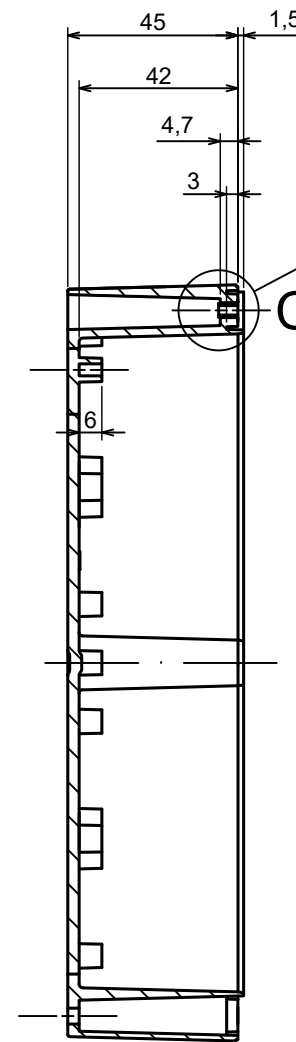

A |

All rights reserved, Copyright Kradox 2022

Product model Enclosure ZP200.100.75 TM - Assembly

Format: A3 Material: PC, ABS

Scale 1:1 Tolerance: +/- 0.5

B (1:1)

A-A

C (1:1)

All rights reserved, Copyright Kradex 2022

Product model: Enclosure ZP200.100.75 TM - Base ZP200.100.45 TM

Format: A3 Material: PC, ABS

Scale 1:2 Tolerance: +/- 0.5

All rights reserved, Copyright Kradex 2022

Product model: Enclosure ZP200.100.75 TM - Cover ZP200.100.30

Format: A3 Material: PC, ABS

Scale 1:2 Tolerance: +/- 0.5

X-ON Electronics

Largest Supplier of Electrical and Electronic Components

Click to view similar products for [Enclosures, Boxes & Cases](#) category: