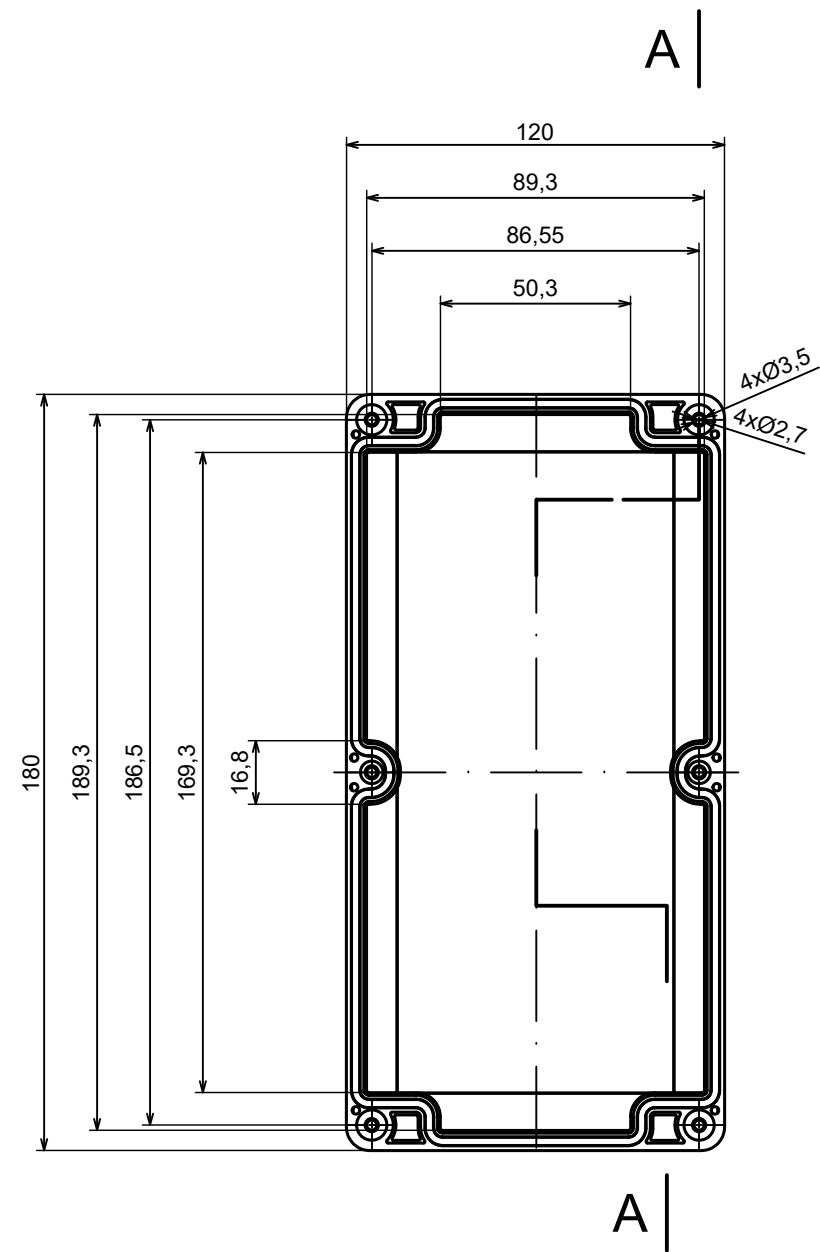

A |

All rights reserved, Copyright Kradox 2022

Product model Enclosure ZP200.100.75 TM - Assembly

Format: A3 Material: PC, ABS

Scale 1:1 Tolerance: +/- 0.5

B (1:1)

A-A

C (1:1)

All rights reserved, Copyright Kradex 2022

Product model: Enclosure ZP200.100.75 TM - Base ZP200.100.45 TM

Format: A3 Material: PC, ABS

Scale 1:2 Tolerance: +/- 0.5

All rights reserved, Copyright Kradex 2022

Product model: Enclosure ZP200.100.75 TM - Cover ZP200.100.30

Format: A3 Material: PC, ABS

Scale 1:2 Tolerance: +/- 0.5

X-ON Electronics

Largest Supplier of Electrical and Electronic Components

Click to view similar products for [Enclosures, Boxes & Cases](#) category: