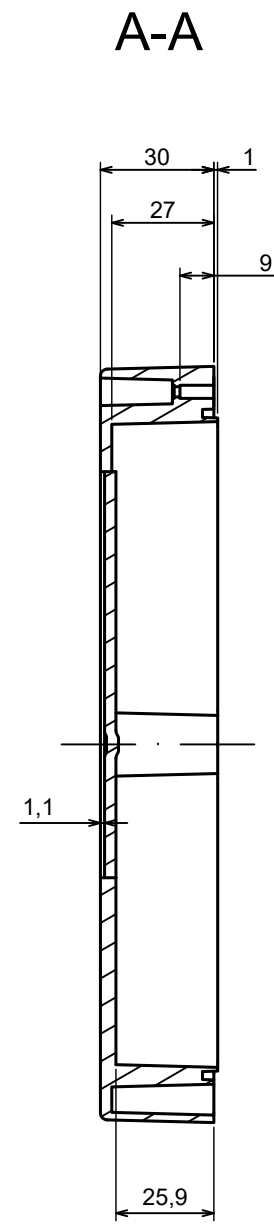

A |

All rights reserved, Copyright Kradox 2022

Product model Enclosure ZP200.100.75 TM - Assembly

Format: A3 Material: PC, ABS

Scale 1:1 Tolerance: +/- 0.5

B (1:1)

A-A

C (1:1)

All rights reserved, Copyright Kradex 2022

Product model: Enclosure ZP200.100.75 TM - Base ZP200.100.45 TM

Format: A3 Material: PC, ABS

Scale 1:2 Tolerance: +/- 0.5

All rights reserved, Copyright Kradex 2022

Product model: Enclosure ZP200.100.75 TM - Cover ZP200.100.30

Format: A3 Material: PC, ABS

Scale 1:2 Tolerance: +/- 0.5

X-ON Electronics

Largest Supplier of Electrical and Electronic Components

Click to view similar products for [Enclosures, Boxes & Cases](#) category: