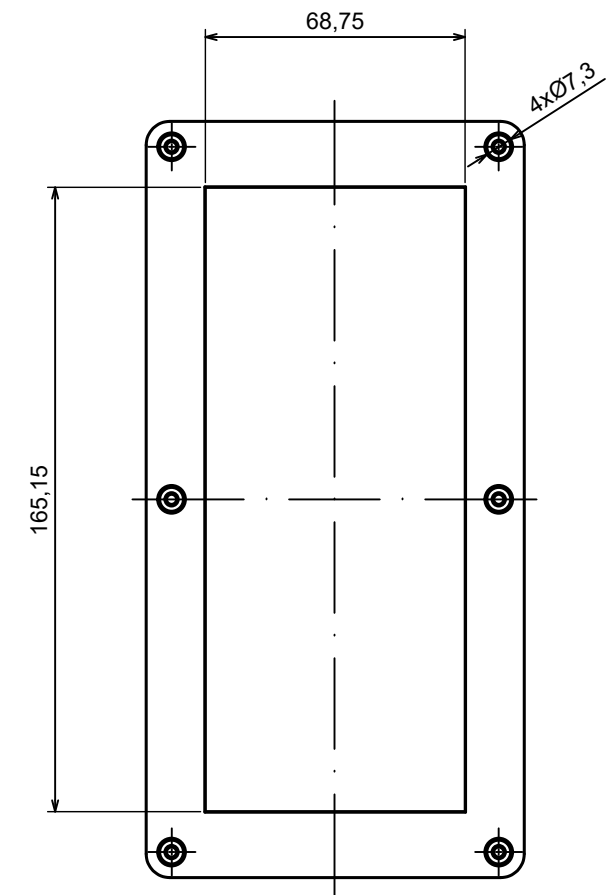

A |

All rights reserved, Copyright Kradox 2022

Product model Enclosure ZP200.100.75 TM - Assembly

Format: A3 Material: PC, ABS

Scale 1:1 Tolerance: +/- 0.5

B (1:1)

A-A

C (1:1)

All rights reserved, Copyright Kradex 2022

Product model: Enclosure ZP200.100.75 TM - Base ZP200.100.45 TM

Format: A3 Material: PC, ABS

Scale 1:2 Tolerance: +/- 0.5

All rights reserved, Copyright Kradex 2022

Product model: Enclosure ZP200.100.75 TM - Cover ZP200.100.30

Format: A3 Material: PC, ABS

Scale 1:2 Tolerance: +/- 0.5