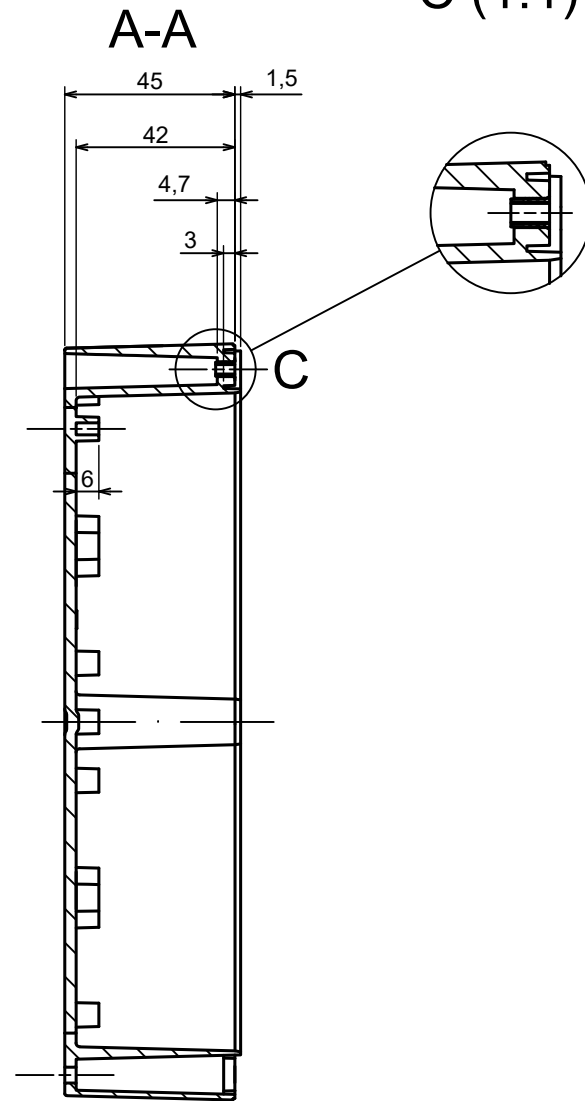

A |

All rights reserved, Copyright Kradex 2022

Product model Enclosure ZP200.100.75S TM - Assembly

Format: A3 Material: PC, ABS

Scale 1:1 Tolerance: +/- 0.5

B (1:1)

C (1:1)

All rights reserved, Copyright Kradex 2022

Product model Enclosure ZP200.100.75S TM - Base ZP200.100.45 TM

Format: A3 Material: PC, ABS

Scale 1:2 Tolerance: +/- 0.5

All rights reserved, Copyright Kradox 2022

Product model Enclosure ZP200.100.75S TM - Cover ZP200.100.30S

Format: A3 Material: PC, ABS

Scale 1:2 Tolerance: +/- 0.5

X-ON Electronics

Largest Supplier of Electrical and Electronic Components

Click to view similar products for [Enclosures, Boxes & Cases](#) category: