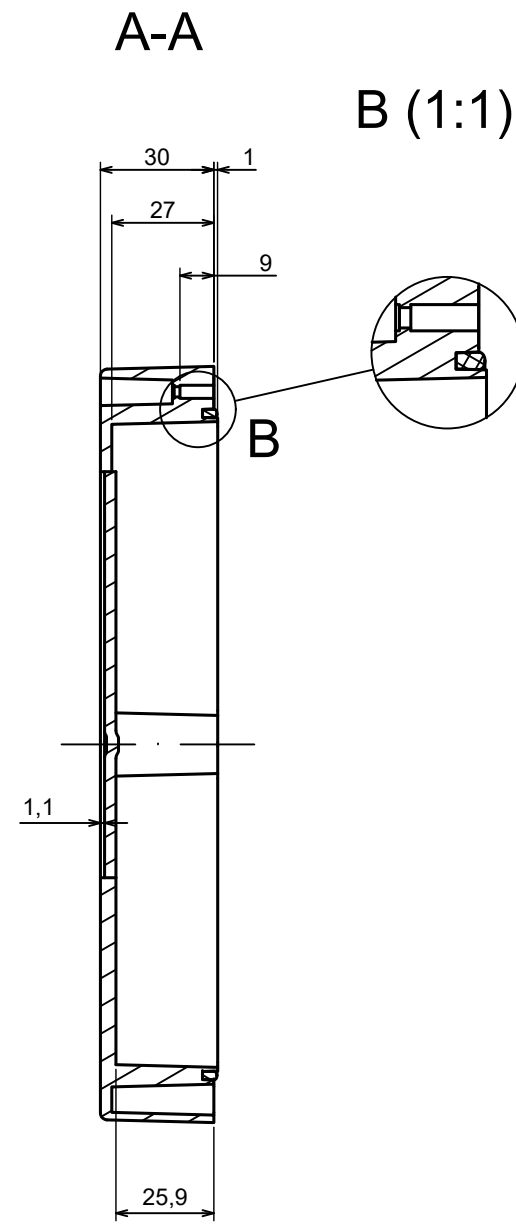

A |

All rights reserved, Copyright Kradex 2022

Product model Enclosure ZP200.100.75S TM - Assembly

Format: A3 Material: PC, ABS

Scale 1:1 Tolerance: +/- 0.5

B (1:1)

C (1:1)

All rights reserved, Copyright Kradex 2022

Product model Enclosure ZP200.100.75S TM - Base ZP200.100.45 TM

Format: A3 Material: PC, ABS

Scale 1:2 Tolerance: +/- 0.5

All rights reserved, Copyright Kradox 2022

Product model Enclosure ZP200.100.75S TM - Cover ZP200.100.30S

Format: A3 Material: PC, ABS

Scale 1:2 Tolerance: +/- 0.5

X-ON Electronics

Largest Supplier of Electrical and Electronic Components

Click to view similar products for [Enclosures, Boxes & Cases](#) category: