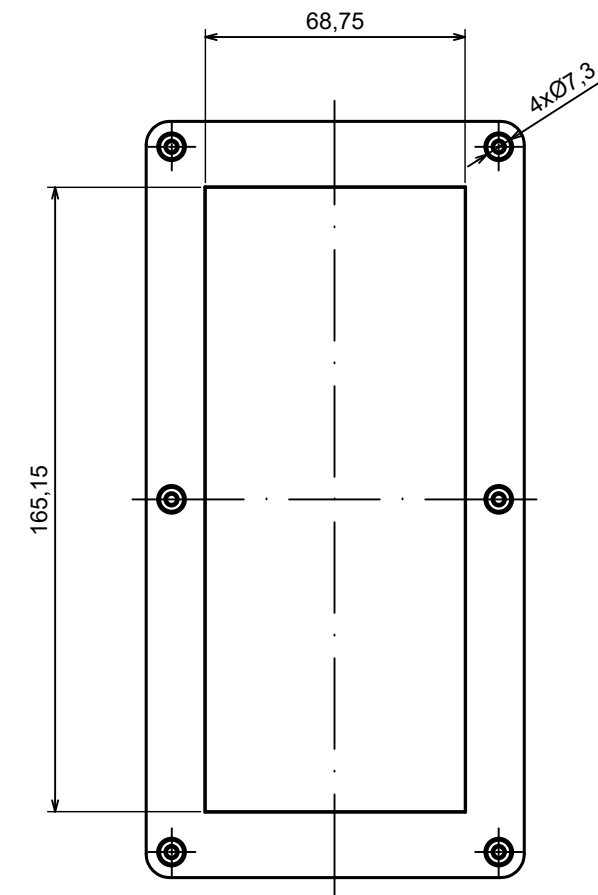

A |

All rights reserved, Copyright Kradex 2022

Product model Enclosure ZP200.100.75S TM - Assembly

Format: A3 Material: PC, ABS

Scale 1:1 Tolerance: +/- 0.5

B (1:1)

C (1:1)

All rights reserved, Copyright Kradex 2022

Product model Enclosure ZP200.100.75S TM - Base ZP200.100.45 TM

Format: A3 Material: PC, ABS

Scale 1:2 Tolerance: +/- 0.5

All rights reserved, Copyright Kradox 2022

Product model Enclosure ZP200.100.75S TM - Cover ZP200.100.30S

Format: A3 Material: PC, ABS

Scale 1:2 Tolerance: +/- 0.5

X-ON Electronics

Largest Supplier of Electrical and Electronic Components

Click to view similar products for [Enclosures, Boxes & Cases](#) category: