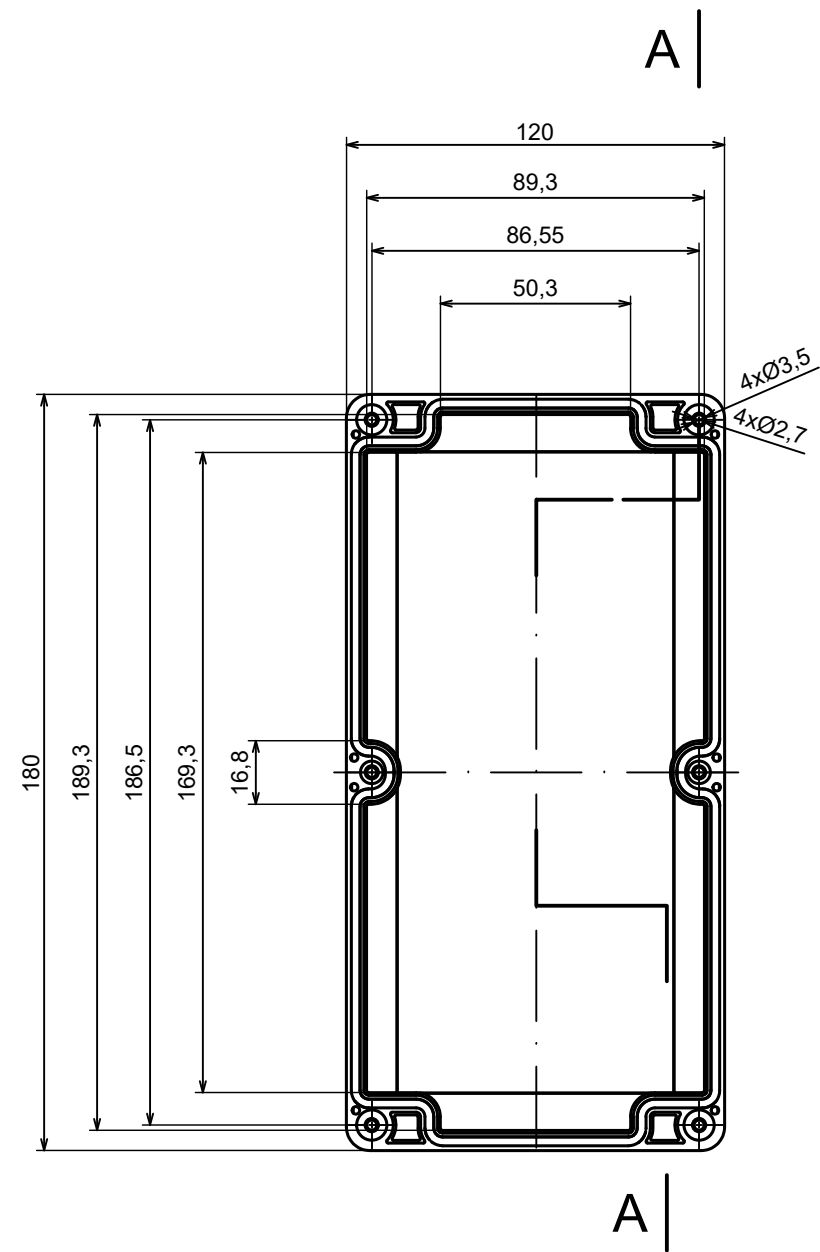

A |

All rights reserved, Copyright Kradex 2022

Product model Enclosure ZP200.100.75S TM - Assembly

Format: A3 Material: PC, ABS

Scale 1:1 Tolerance: +/- 0.5

B (1:1)

C (1:1)

All rights reserved, Copyright Kradex 2022

Product model Enclosure ZP200.100.75S TM - Base ZP200.100.45 TM

Format: A3 Material: PC, ABS

Scale 1:2 Tolerance: +/- 0.5

All rights reserved, Copyright Kradox 2022

Product model Enclosure ZP200.100.75S TM - Cover ZP200.100.30S

Format: A3 Material: PC, ABS

Scale 1:2 Tolerance: +/- 0.5

X-ON Electronics

Largest Supplier of Electrical and Electronic Components

Click to view similar products for [Enclosures, Boxes & Cases](#) category: