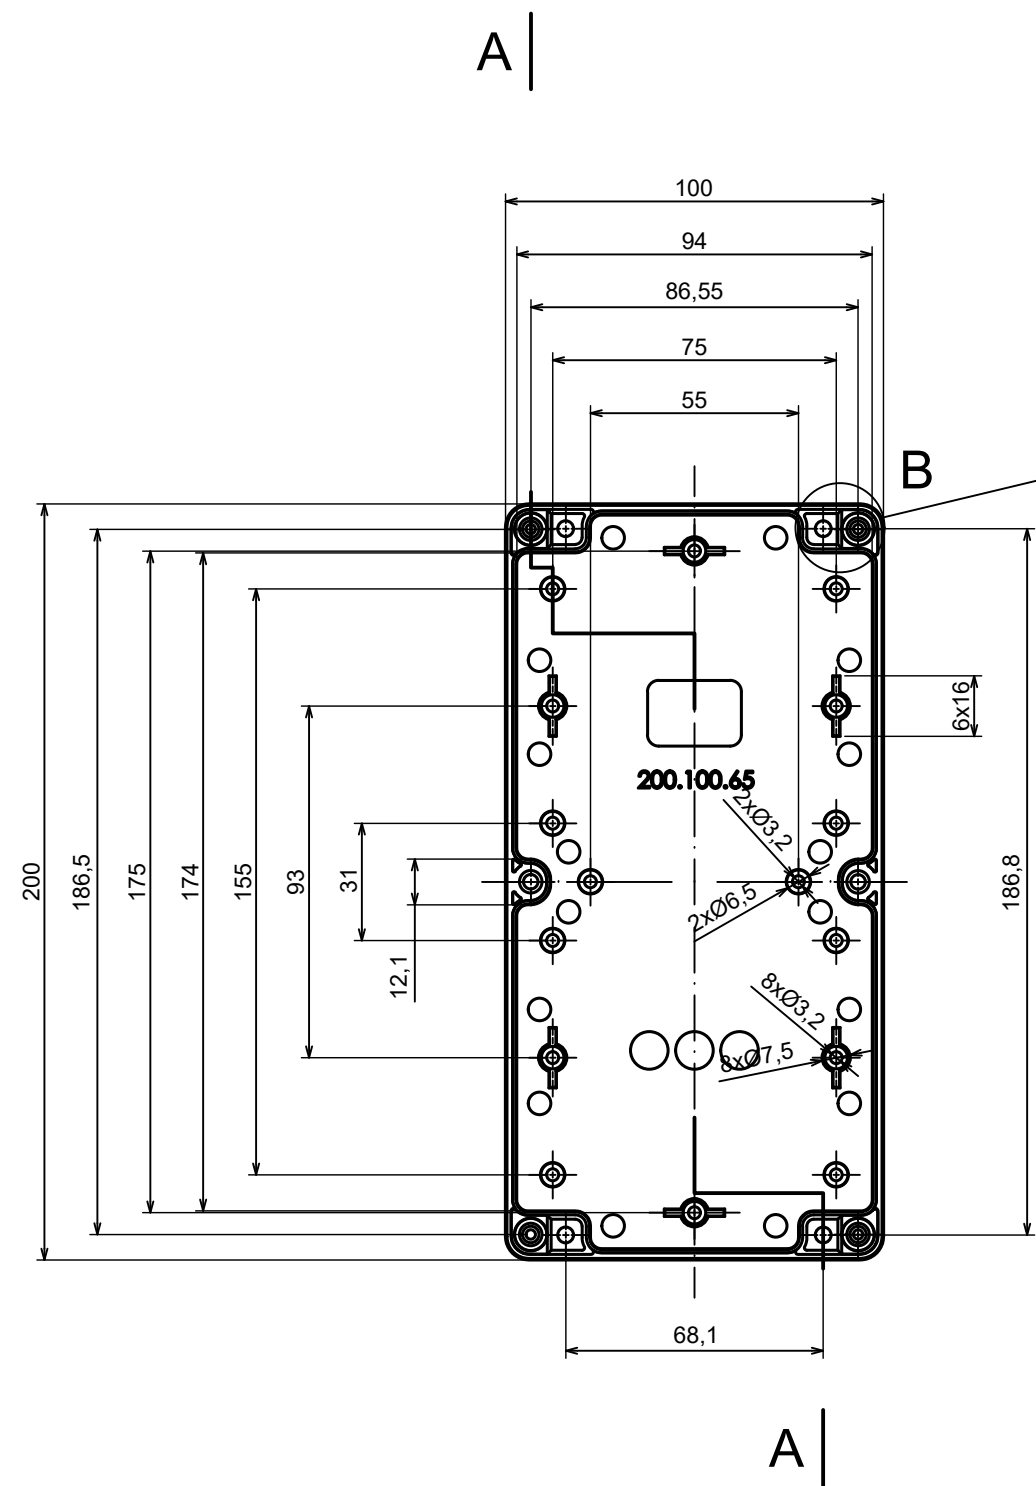

A |

All rights reserved, Copyright Kradex 2022

Product model Enclosure ZP200.100.75S TM - Assembly

Format: A3 Material: PC, ABS

Scale 1:1 Tolerance: +/- 0.5

B (1:1)

C (1:1)

All rights reserved, Copyright Kradex 2022

Product model Enclosure ZP200.100.75S TM - Base ZP200.100.45 TM

Format: A3 Material: PC, ABS

Scale 1:2 Tolerance: +/- 0.5

All rights reserved, Copyright Kradox 2022

Product model Enclosure ZP200.100.75S TM - Cover ZP200.100.30S

Format: A3 Material: PC, ABS

Scale 1:2 Tolerance: +/- 0.5

X-ON Electronics

Largest Supplier of Electrical and Electronic Components

Click to view similar products for [Enclosures, Boxes & Cases](#) category: