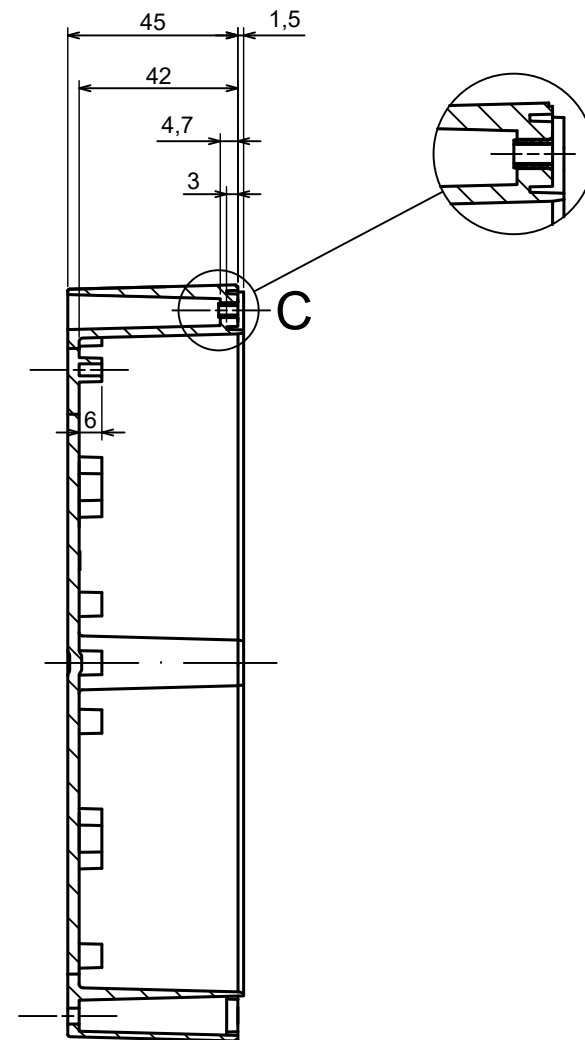

A |

All rights reserved, Copyright Kradex 2022

Product model Enclosure ZP200.100.75S TM - Assembly

Format: A3 Material: PC, ABS

Scale 1:1 Tolerance: +/- 0.5

B (1:1)

A-A

C (1:1)

All rights reserved, Copyright Kradox 2022

Product model: Enclosure ZP200.100.75S TM - Base ZP200.100.45 TM

Format: A3 Material: PC, ABS

Scale 1:2 Tolerance: +/- 0.5

All rights reserved, Copyright Kradox 2022

Product model Enclosure ZP200.100.75S TM - Cover ZP200.100.30S

Format: A3 Material: PC, ABS

Scale 1:2 Tolerance: +/- 0.5

X-ON Electronics

Largest Supplier of Electrical and Electronic Components

Click to view similar products for [Enclosures, Boxes & Cases](#) category: