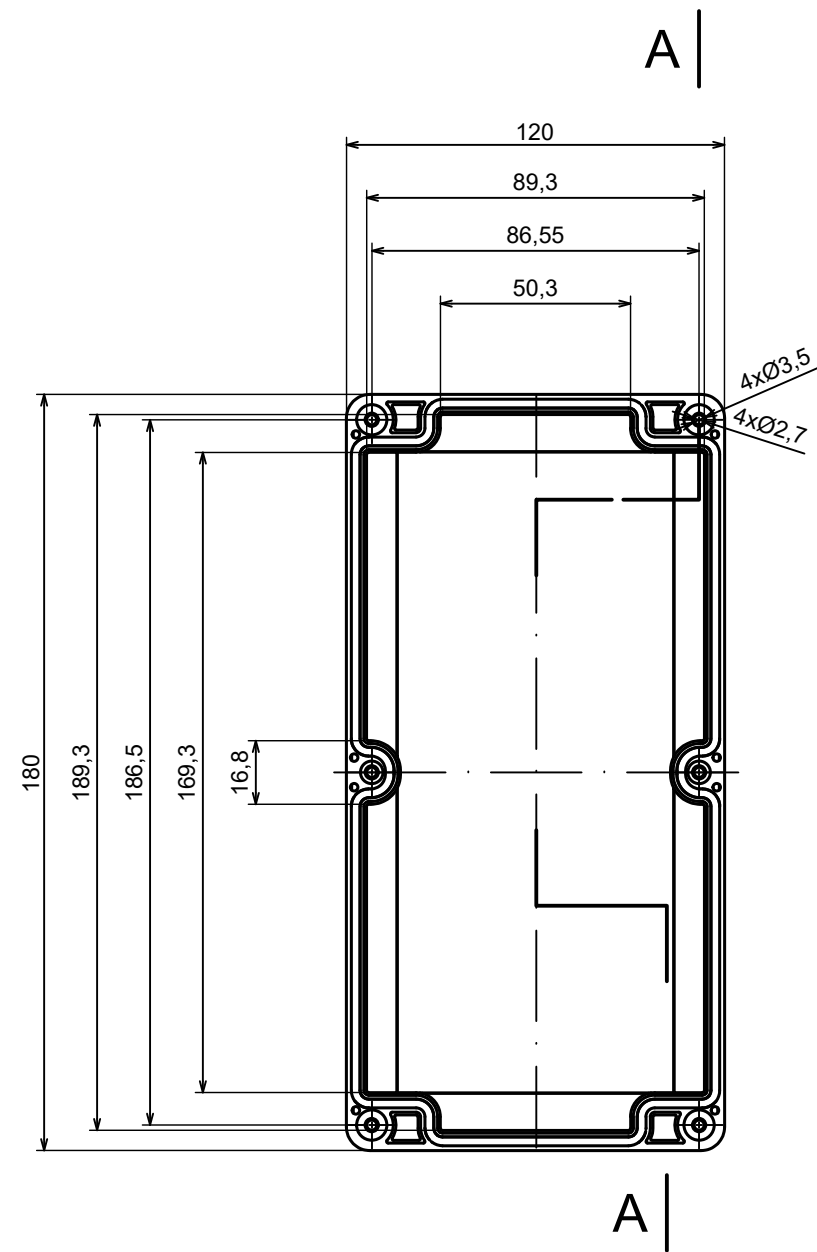

A |

All rights reserved, Copyright Kradex 2022

Product model Enclosure ZP200.100.75S TM - Assembly

Format: A3 Material: PC, ABS

Scale 1:1 Tolerance: +/- 0.5

B (1:1)

A-A

C (1:1)

All rights reserved, Copyright Kradox 2022

Product model: Enclosure ZP200.100.75S TM - Base ZP200.100.45 TM

Format: A3 Material: PC, ABS

Scale 1:2 Tolerance: +/- 0.5

All rights reserved, Copyright Kradox 2022

Product model Enclosure ZP200.100.75S TM - Cover ZP200.100.30S

Format: A3 Material: PC, ABS

Scale 1:2 Tolerance: +/- 0.5

X-ON Electronics

Largest Supplier of Electrical and Electronic Components

Click to view similar products for [Enclosures, Boxes & Cases](#) category: