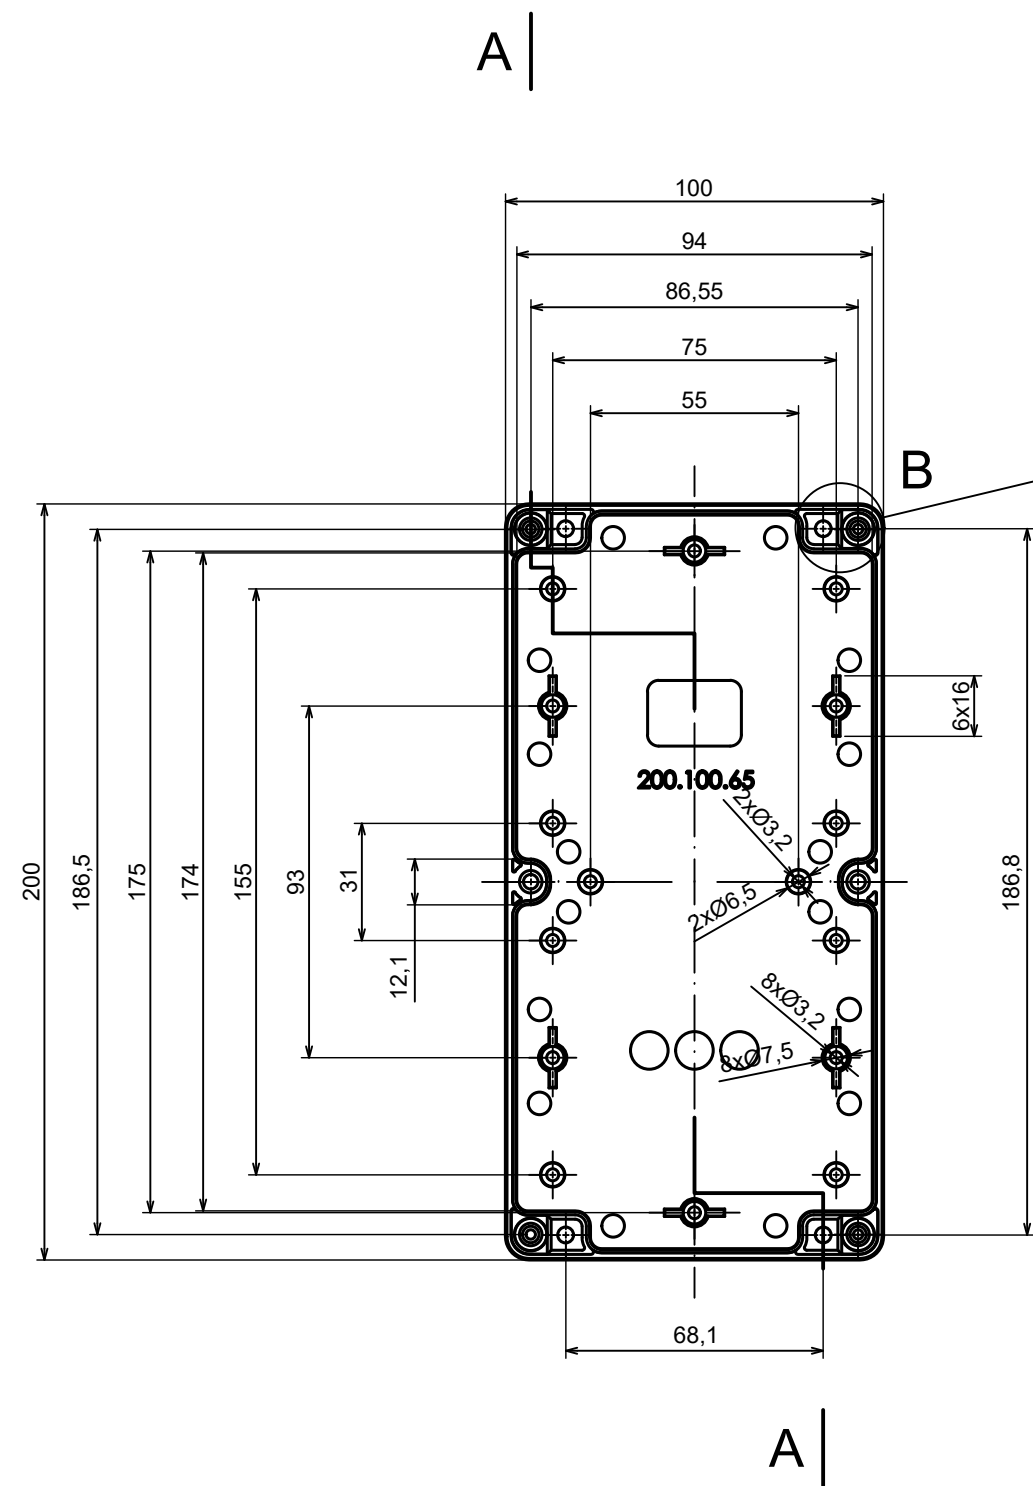

A |

All rights reserved, Copyright Kradex 2022

Product model Enclosure ZP200.100.75S TM - Assembly

Format: A3 Material: PC, ABS

Scale 1:1 Tolerance: +/- 0.5

B (1:1)

A-A

C (1:1)

All rights reserved, Copyright Kradox 2022

Product model: Enclosure ZP200.100.75S TM - Base ZP200.100.45 TM

Format: A3 Material: PC, ABS

Scale 1:2 Tolerance: +/- 0.5

All rights reserved, Copyright Kradox 2022

Product model Enclosure ZP200.100.75S TM - Cover ZP200.100.30S

Format: A3 Material: PC, ABS

Scale 1:2 Tolerance: +/- 0.5

X-ON Electronics

Largest Supplier of Electrical and Electronic Components

Click to view similar products for [Enclosures, Boxes & Cases](#) category: