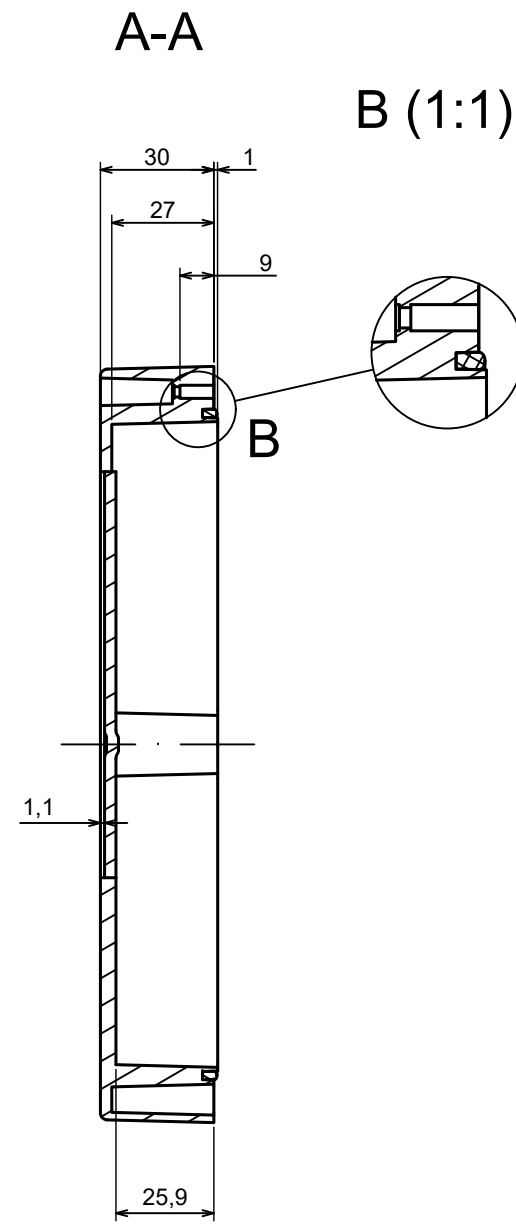

A |

All rights reserved, Copyright Kradex 2022

Product model Enclosure ZP200.100.75S TM - Assembly

Format: A3 Material: PC, ABS

Scale 1:1 Tolerance: +/- 0.5

B (1:1)

A-A

C (1:1)

All rights reserved, Copyright Kradox 2022

Product model: Enclosure ZP200.100.75S TM - Base ZP200.100.45 TM

Format: A3 Material: PC, ABS

Scale 1:2 Tolerance: +/- 0.5

All rights reserved, Copyright Kradox 2022

Product model Enclosure ZP200.100.75S TM - Cover ZP200.100.30S

Format: A3 Material: PC, ABS

Scale 1:2 Tolerance: +/- 0.5

X-ON Electronics

Largest Supplier of Electrical and Electronic Components

Click to view similar products for [Enclosures, Boxes & Cases](#) category: