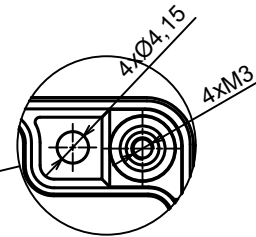

A |

All rights reserved, Copyright Kradex 2022

Product model Enclosure ZP200.100.75S TM - Assembly

Format: A3 Material: PC, ABS

Scale 1:1 Tolerance: +/- 0.5

B (1:1)

A-A

C (1:1)

All rights reserved, Copyright Kradox 2022

Product model: Enclosure ZP200.100.75S TM - Base ZP200.100.45 TM

Format: A3 Material: PC, ABS

Scale 1:2 Tolerance: +/- 0.5

All rights reserved, Copyright Kradox 2022

Product model Enclosure ZP200.100.75S TM - Cover ZP200.100.30S

Format: A3 Material: PC, ABS

Scale 1:2 Tolerance: +/- 0.5

X-ON Electronics

Largest Supplier of Electrical and Electronic Components

Click to view similar products for [Enclosures, Boxes & Cases](#) category: