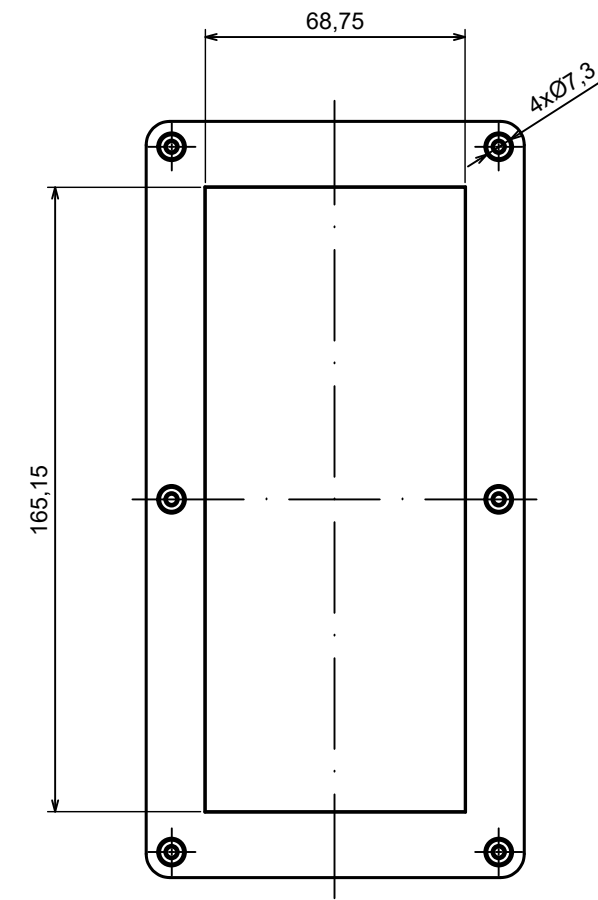

A |

All rights reserved, Copyright Kradex 2022

Product model Enclosure ZP200.100.75S TM - Assembly

Format: A3 Material: PC, ABS

Scale 1:1 Tolerance: +/- 0.5

B (1:1)

A-A

C (1:1)

All rights reserved, Copyright Kradox 2022

Product model: Enclosure ZP200.100.75S TM - Base ZP200.100.45 TM

Format: A3 Material: PC, ABS

Scale 1:2 Tolerance: +/- 0.5

All rights reserved, Copyright Kradox 2022

Product model Enclosure ZP200.100.75S TM - Cover ZP200.100.30S

Format: A3 Material: PC, ABS

Scale 1:2 Tolerance: +/- 0.5

X-ON Electronics

Largest Supplier of Electrical and Electronic Components

Click to view similar products for [Enclosures, Boxes & Cases](#) category: