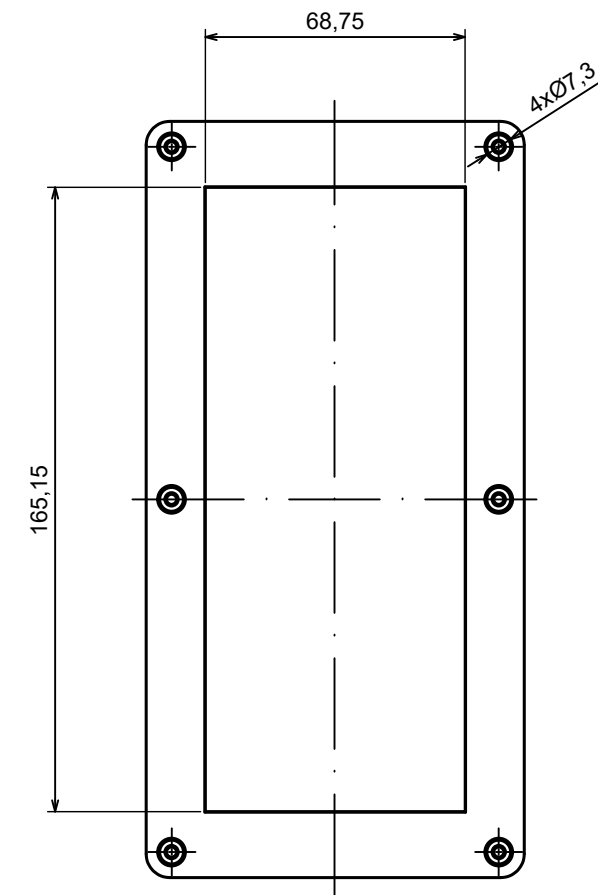

A |

All rights reserved, Copyright Kradox 2022

Product model Enclosure ZP200.100.75S TM - Assembly

Format: A3 Material: PC, ABS

Scale 1:1 Tolerance: +/- 0.5

B (1:1)

A-A

C (1:1)

All rights reserved, Copyright Kradex 2022

Product model: Enclosure ZP200.100.75S TM - Base ZP200.100.45 TM

Format: A3      Material: PC, ABS

Scale 1:2      Tolerance: +/- 0.5

All rights reserved, Copyright Kradox 2022

Product model: Enclosure ZP200.100.75S TM - Cover ZP200.100.30S

Format: A3 Material: PC, ABS

Scale 1:2 Tolerance: +/- 0.5