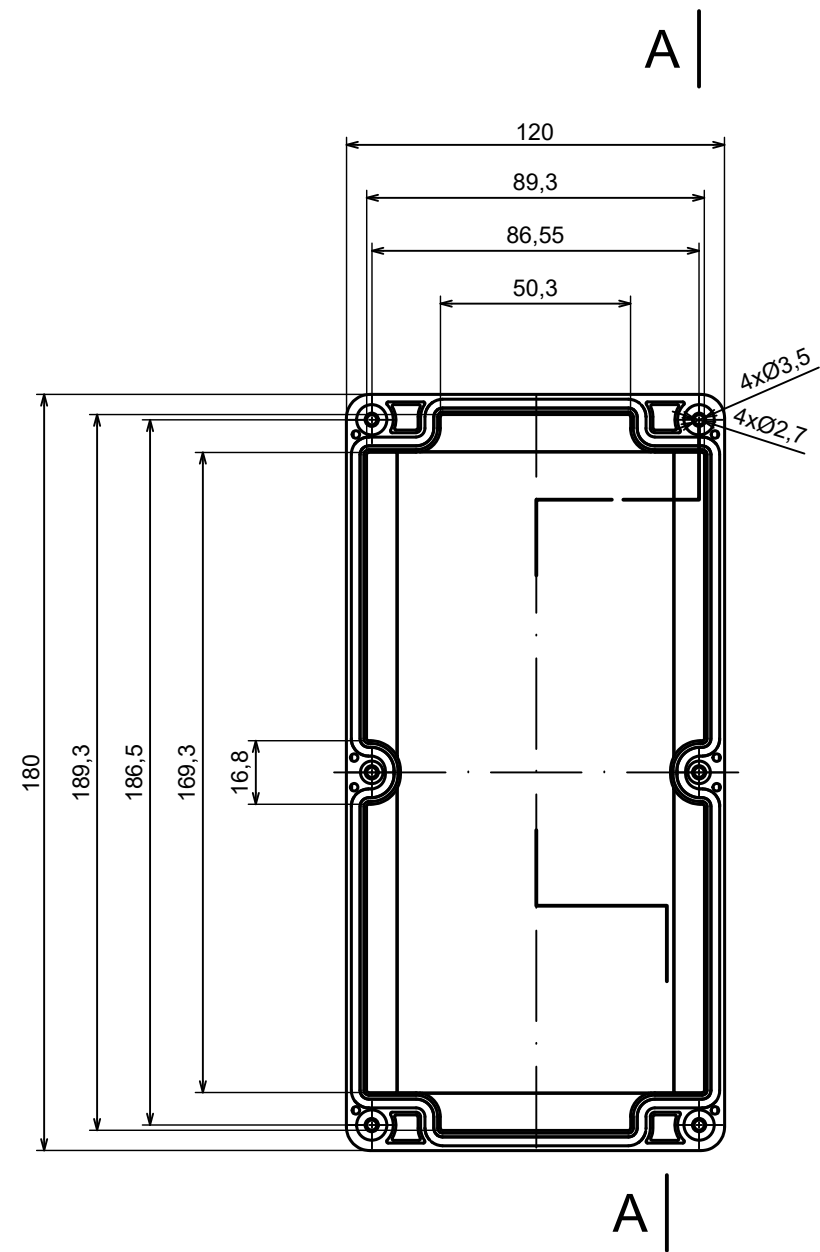

A |

All rights reserved, Copyright Kradox 2022

Product model Enclosure ZP200.100.75S TM - Assembly

Format: A3 Material: PC, ABS

Scale 1:1 Tolerance: +/- 0.5

B (1:1)

A-A

C (1:1)

All rights reserved, Copyright Kradex 2022

Product model: Enclosure ZP200.100.75S TM - Base ZP200.100.45 TM

Format: A3      Material: PC, ABS

Scale 1:2      Tolerance: +/- 0.5

All rights reserved, Copyright Kradox 2022

Product model: Enclosure ZP200.100.75S TM - Cover ZP200.100.30S

Format: A3 Material: PC, ABS

Scale 1:2 Tolerance: +/- 0.5