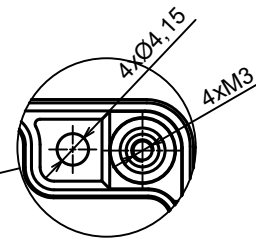

A |

All rights reserved, Copyright Kradox 2022

Product model Enclosure ZP200.100.75S TM - Assembly

Format: A3 Material: PC, ABS

Scale 1:1 Tolerance: +/- 0.5

B (1:1)

A-A

C (1:1)

All rights reserved, Copyright Kradex 2022

Product model: Enclosure ZP200.100.75S TM - Base ZP200.100.45 TM

Format: A3      Material: PC, ABS

Scale 1:2      Tolerance: +/- 0.5

All rights reserved, Copyright Kradox 2022

Product model: Enclosure ZP200.100.75S TM - Cover ZP200.100.30S

Format: A3 Material: PC, ABS

Scale 1:2 Tolerance: +/- 0.5