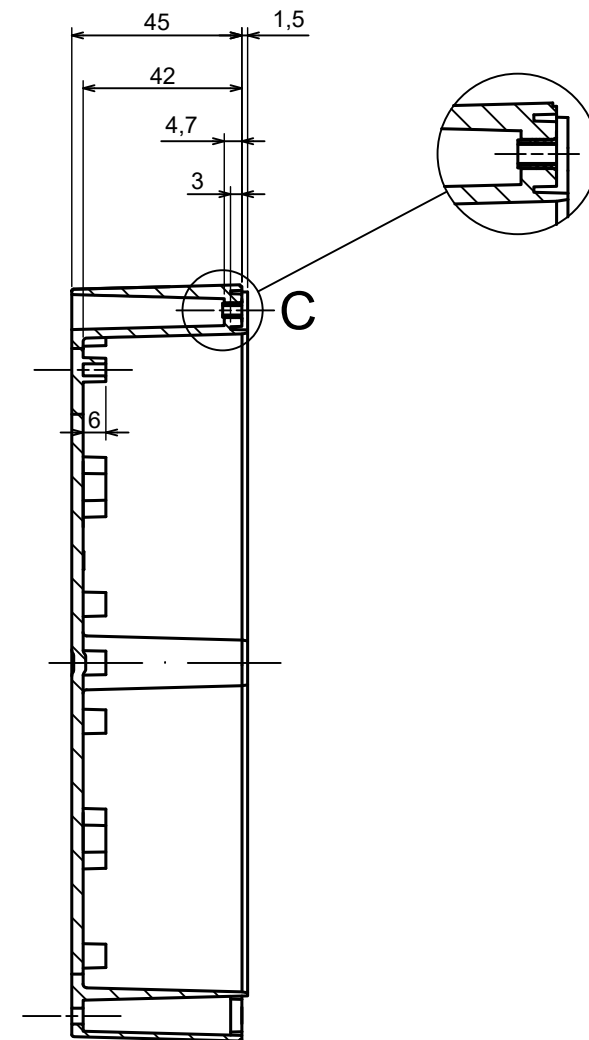

A |

All rights reserved, Copyright Kradox 2022

Product model Enclosure ZP200.100.75S TM - Assembly

Format: A3 Material: PC, ABS

Scale 1:1 Tolerance: +/- 0.5

B (1:1)

A-A

C (1:1)

All rights reserved, Copyright Kradex 2022

Product model: Enclosure ZP200.100.75S TM - Base ZP200.100.45 TM

Format: A3      Material: PC, ABS

Scale 1:2      Tolerance: +/- 0.5

All rights reserved, Copyright Kradox 2022

Product model: Enclosure ZP200.100.75S TM - Cover ZP200.100.30S

Format: A3 Material: PC, ABS

Scale 1:2 Tolerance: +/- 0.5