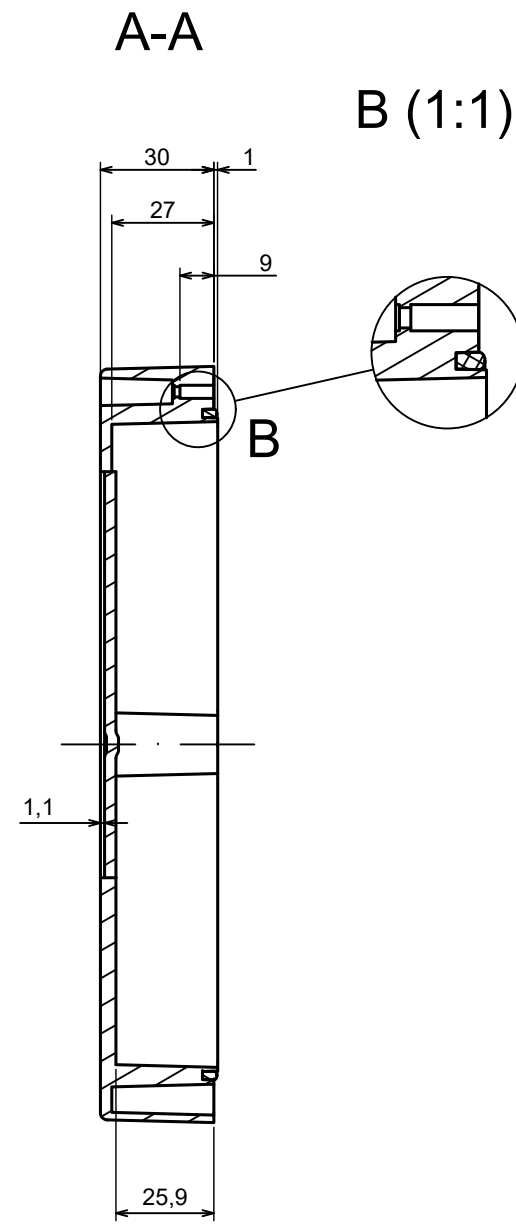

A |

All rights reserved, Copyright Kradox 2022

Product model Enclosure ZP200.100.75S TM - Assembly

Format: A3 Material: PC, ABS

Scale 1:1 Tolerance: +/- 0.5

B (1:1)

A-A

C (1:1)

All rights reserved, Copyright Kradex 2022

Product model: Enclosure ZP200.100.75S TM - Base ZP200.100.45 TM

Format: A3      Material: PC, ABS

Scale 1:2      Tolerance: +/- 0.5

All rights reserved, Copyright Kradox 2022

Product model: Enclosure ZP200.100.75S TM - Cover ZP200.100.30S

Format: A3 Material: PC, ABS

Scale 1:2 Tolerance: +/- 0.5