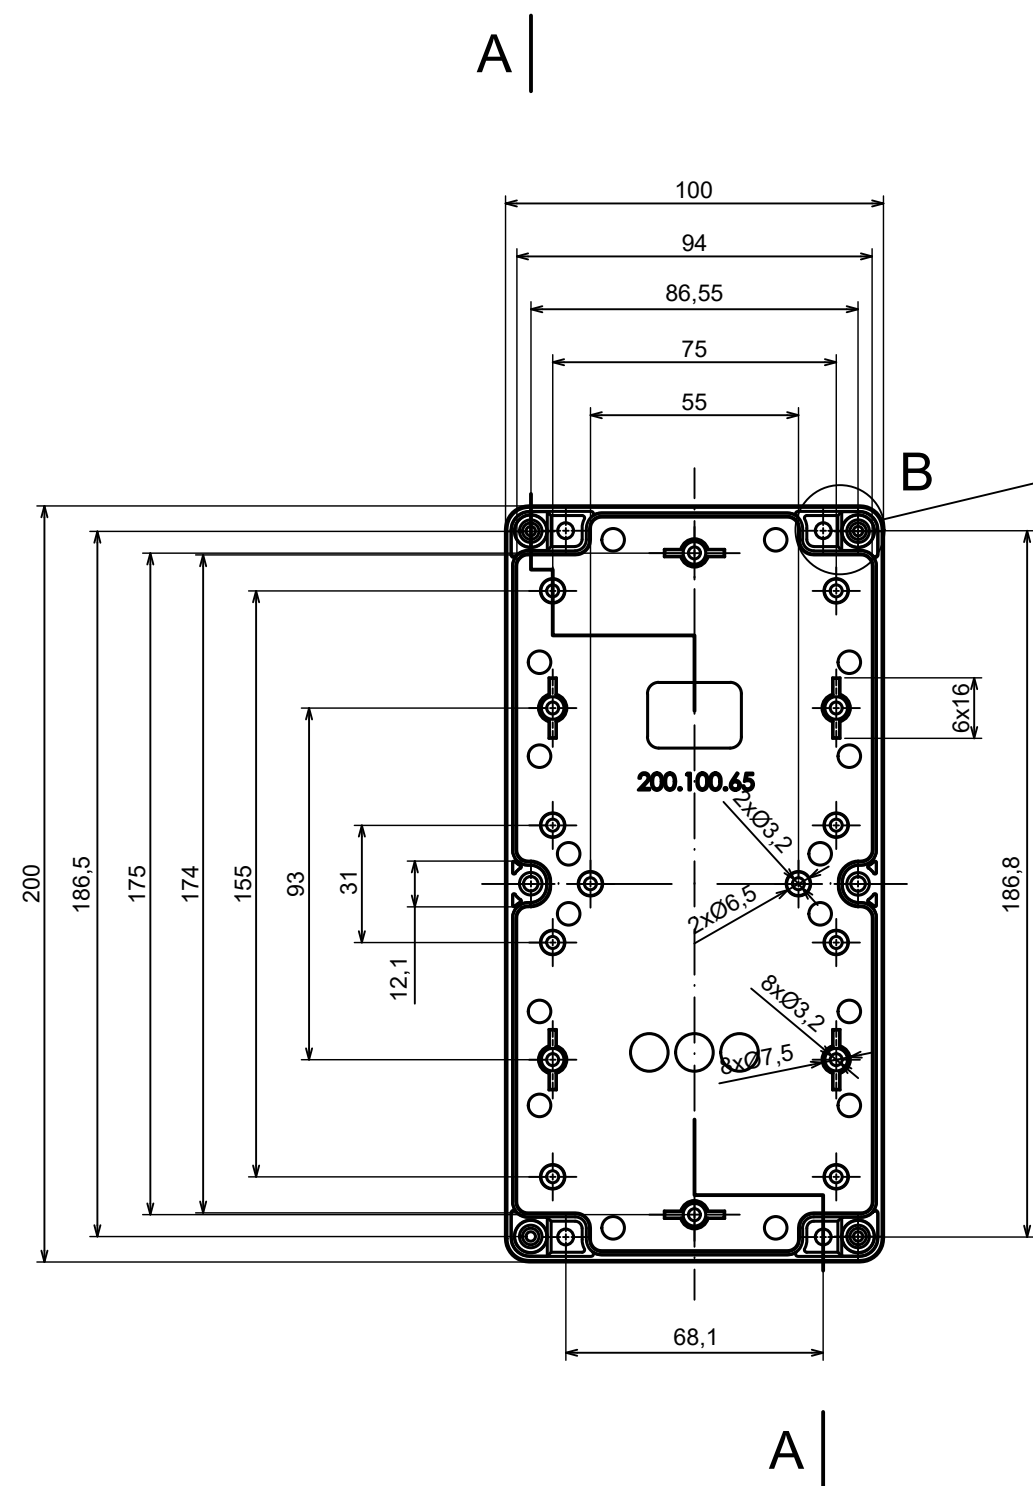

A |

All rights reserved, Copyright Kradox 2022

Product model Enclosure ZP200.100.75S TM - Assembly

Format: A3 Material: PC, ABS

Scale 1:1 Tolerance: +/- 0.5

B (1:1)

A-A

C (1:1)

All rights reserved, Copyright Kradex 2022

Product model: Enclosure ZP200.100.75S TM - Base ZP200.100.45 TM

Format: A3      Material: PC, ABS

Scale 1:2      Tolerance: +/- 0.5

All rights reserved, Copyright Kradox 2022

Product model: Enclosure ZP200.100.75S TM - Cover ZP200.100.30S

Format: A3 Material: PC, ABS

Scale 1:2 Tolerance: +/- 0.5