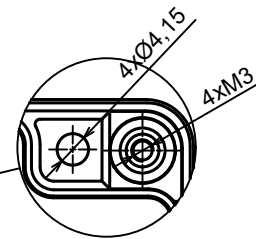

A |

All rights reserved, Copyright Kradox 2022

Product model Enclosure ZP200.100.75S TM - Assembly

Format: A3 Material: PC, ABS

Scale 1:1 Tolerance: +/- 0.5

B (1:1)

C (1:1)

All rights reserved, Copyright Kradex 2022

Product model Enclosure ZP200.100.75S TM - Base ZP200.100.45 TM

Format: A3 Material: PC, ABS

Scale 1:2 Tolerance: +/- 0.5

All rights reserved, Copyright Kradox 2022

Product model: Enclosure ZP200.100.75S TM - Cover ZP200.100.30S

Format: A3 Material: PC, ABS

Scale 1:2 Tolerance: +/- 0.5

X-ON Electronics

Largest Supplier of Electrical and Electronic Components

Click to view similar products for [Enclosures, Boxes & Cases](#) category: