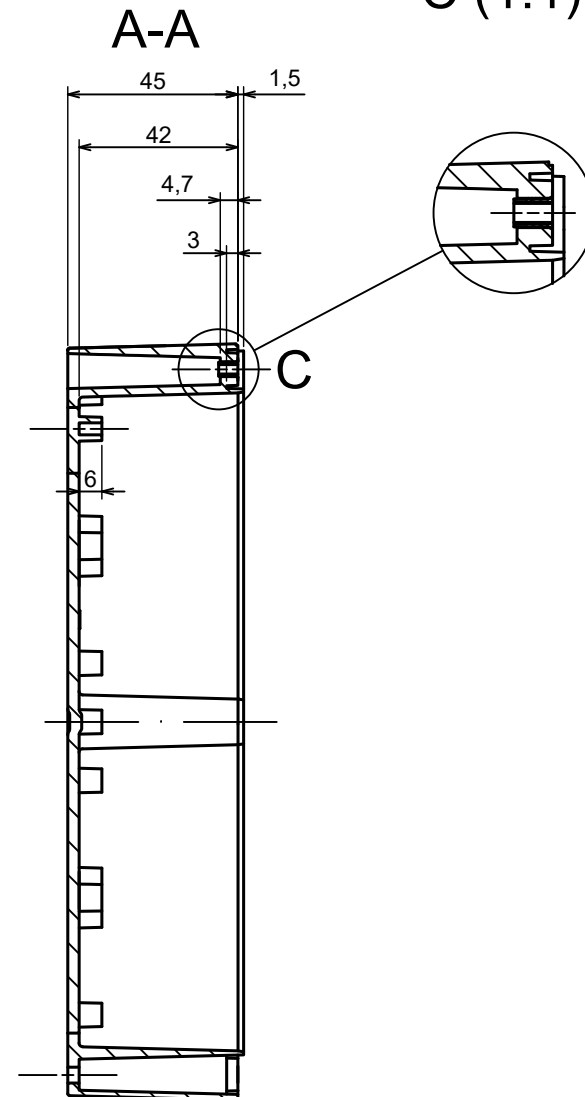

A |

All rights reserved, Copyright Kradox 2022

Product model Enclosure ZP200.100.75S TM - Assembly

Format: A3 Material: PC, ABS

Scale 1:1 Tolerance: +/- 0.5

B (1:1)

C (1:1)

All rights reserved, Copyright Kradex 2022

Product model Enclosure ZP200.100.75S TM - Base ZP200.100.45 TM

Format: A3 Material: PC, ABS

Scale 1:2 Tolerance: +/- 0.5

All rights reserved, Copyright Kradox 2022

Product model: Enclosure ZP200.100.75S TM - Cover ZP200.100.30S

Format: A3 Material: PC, ABS

Scale 1:2 Tolerance: +/- 0.5

X-ON Electronics

Largest Supplier of Electrical and Electronic Components

Click to view similar products for [Enclosures, Boxes & Cases](#) category: