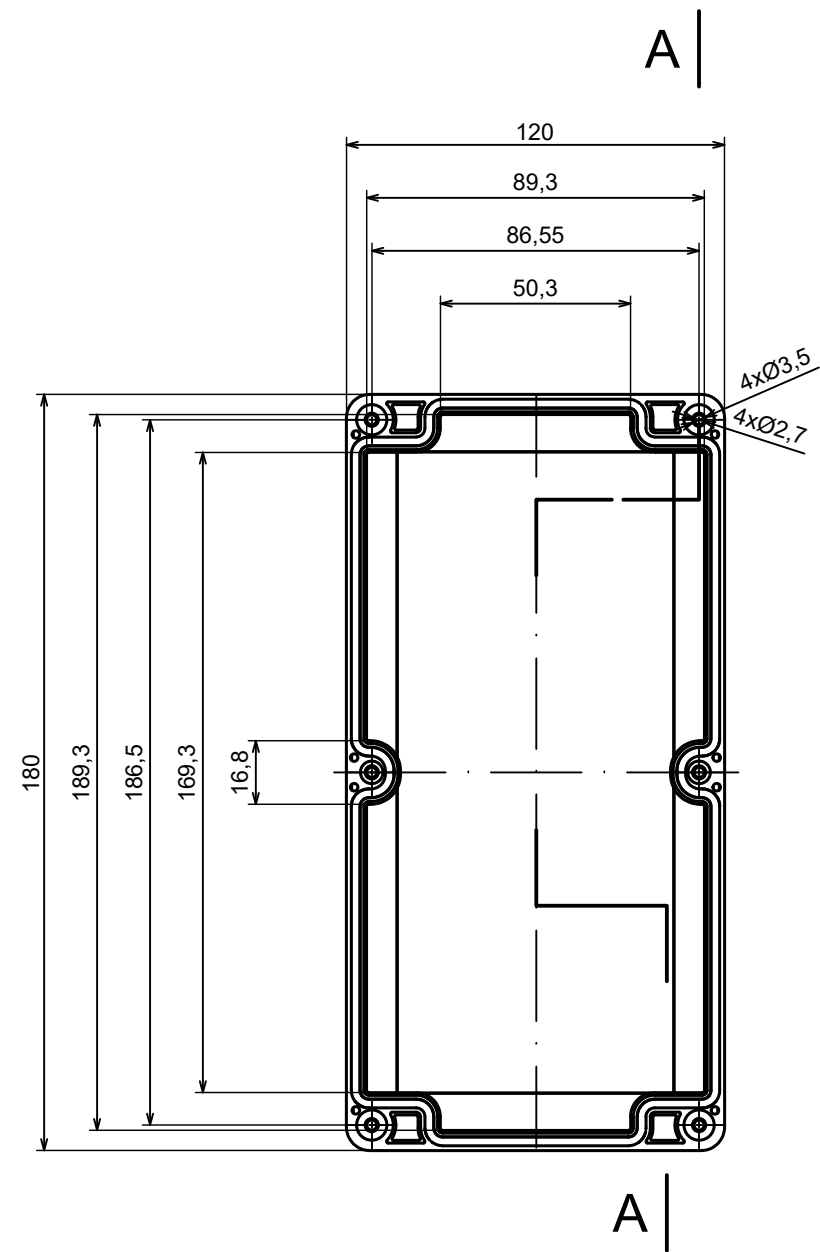

A |

All rights reserved, Copyright Kradox 2022

Product model Enclosure ZP200.100.75S TM - Assembly

Format: A3 Material: PC, ABS

Scale 1:1 Tolerance: +/- 0.5

B (1:1)

C (1:1)

All rights reserved, Copyright Kradex 2022

Product model Enclosure ZP200.100.75S TM - Base ZP200.100.45 TM

Format: A3 Material: PC, ABS

Scale 1:2 Tolerance: +/- 0.5

All rights reserved, Copyright Kradox 2022

Product model: Enclosure ZP200.100.75S TM - Cover ZP200.100.30S

Format: A3 Material: PC, ABS

Scale 1:2 Tolerance: +/- 0.5

X-ON Electronics

Largest Supplier of Electrical and Electronic Components

Click to view similar products for [Enclosures, Boxes & Cases](#) category: