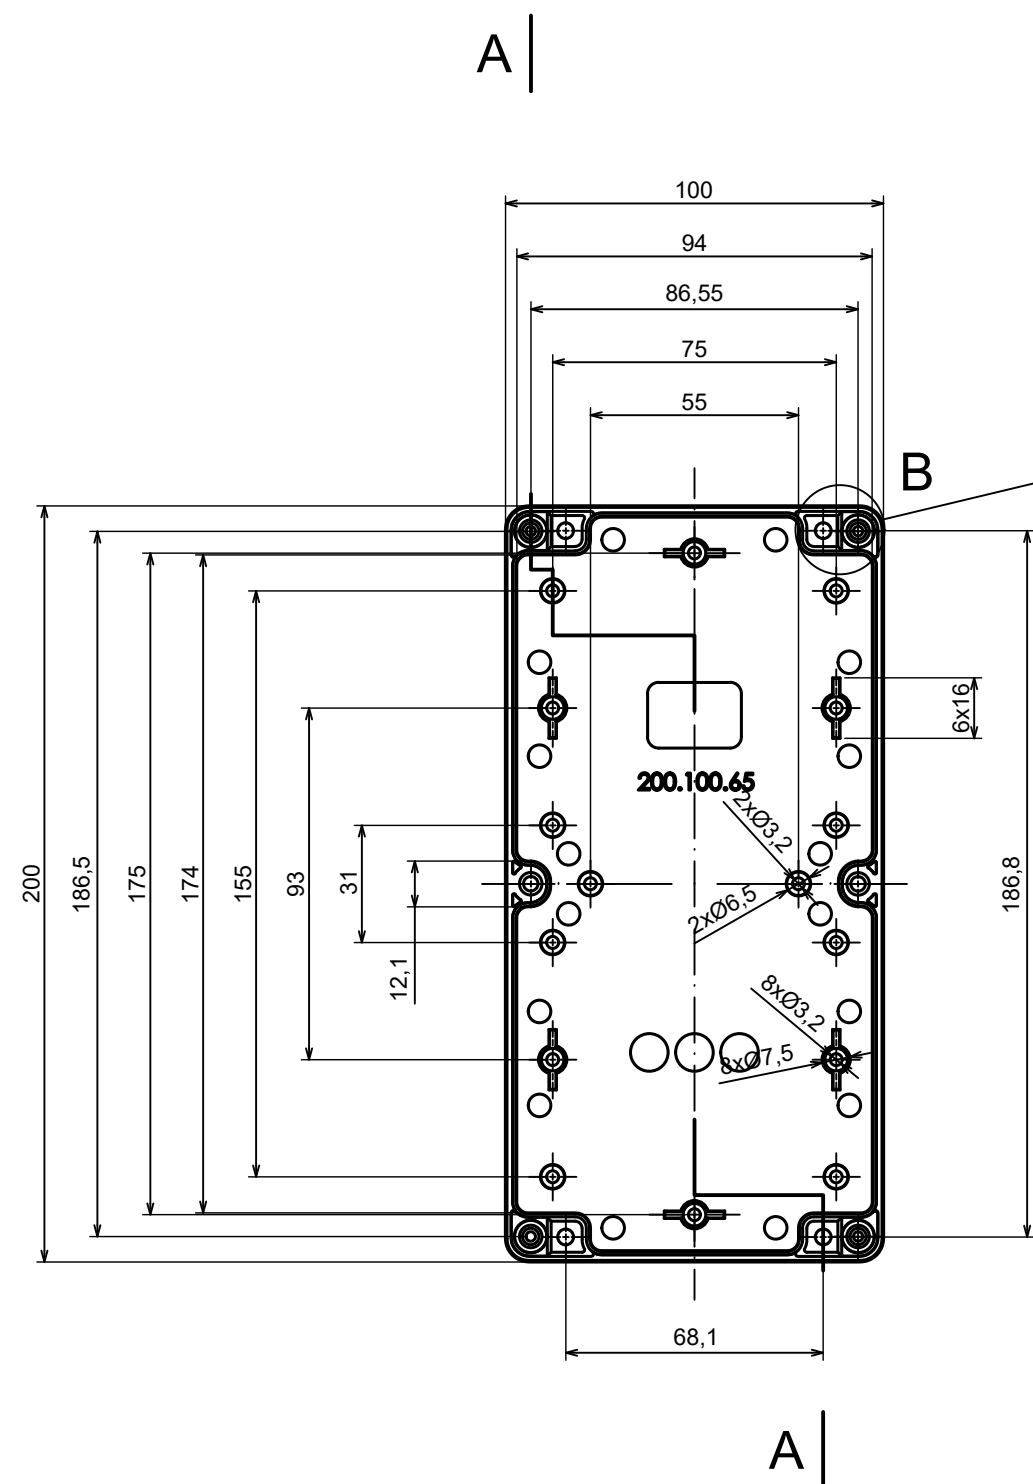

A |

All rights reserved, Copyright Kradox 2022

Product model Enclosure ZP200.100.75S TM - Assembly

Format: A3 Material: PC, ABS

Scale 1:1 Tolerance: +/- 0.5

B (1:1)

C (1:1)

All rights reserved, Copyright Kradex 2022

Product model Enclosure ZP200.100.75S TM - Base ZP200.100.45 TM

Format: A3 Material: PC, ABS

Scale 1:2 Tolerance: +/- 0.5

All rights reserved, Copyright Kradox 2022

Product model: Enclosure ZP200.100.75S TM - Cover ZP200.100.30S

Format: A3 Material: PC, ABS

Scale 1:2 Tolerance: +/- 0.5

X-ON Electronics

Largest Supplier of Electrical and Electronic Components

Click to view similar products for [Enclosures, Boxes & Cases](#) category: