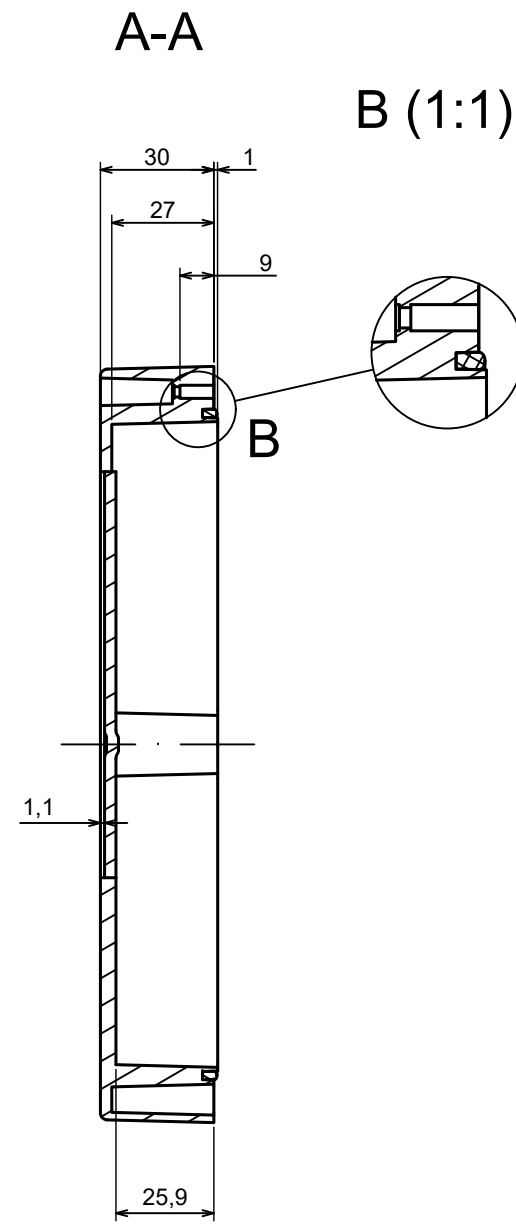

A |

All rights reserved, Copyright Kradox 2022

Product model Enclosure ZP200.100.75S TM - Assembly

Format: A3 Material: PC, ABS

Scale 1:1 Tolerance: +/- 0.5

B (1:1)

C (1:1)

All rights reserved, Copyright Kradex 2022

Product model Enclosure ZP200.100.75S TM - Base ZP200.100.45 TM

Format: A3 Material: PC, ABS

Scale 1:2 Tolerance: +/- 0.5

All rights reserved, Copyright Kradox 2022

Product model: Enclosure ZP200.100.75S TM - Cover ZP200.100.30S

Format: A3 Material: PC, ABS

Scale 1:2 Tolerance: +/- 0.5

X-ON Electronics

Largest Supplier of Electrical and Electronic Components

Click to view similar products for [Enclosures, Boxes & Cases](#) category: