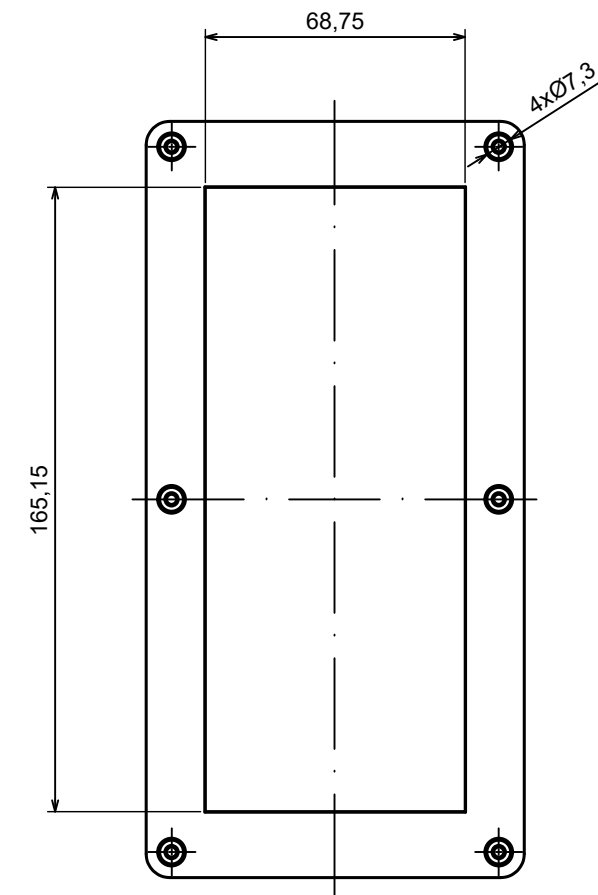

A |

All rights reserved, Copyright Kradox 2022

Product model Enclosure ZP200.100.75S TM - Assembly

Format: A3 Material: PC, ABS

Scale 1:1 Tolerance: +/- 0.5

B (1:1)

C (1:1)

All rights reserved, Copyright Kradex 2022

Product model Enclosure ZP200.100.75S TM - Base ZP200.100.45 TM

Format: A3 Material: PC, ABS

Scale 1:2 Tolerance: +/- 0.5

All rights reserved, Copyright Kradox 2022

Product model: Enclosure ZP200.100.75S TM - Cover ZP200.100.30S

Format: A3 Material: PC, ABS

Scale 1:2 Tolerance: +/- 0.5

X-ON Electronics

Largest Supplier of Electrical and Electronic Components

Click to view similar products for [Enclosures, Boxes & Cases](#) category: