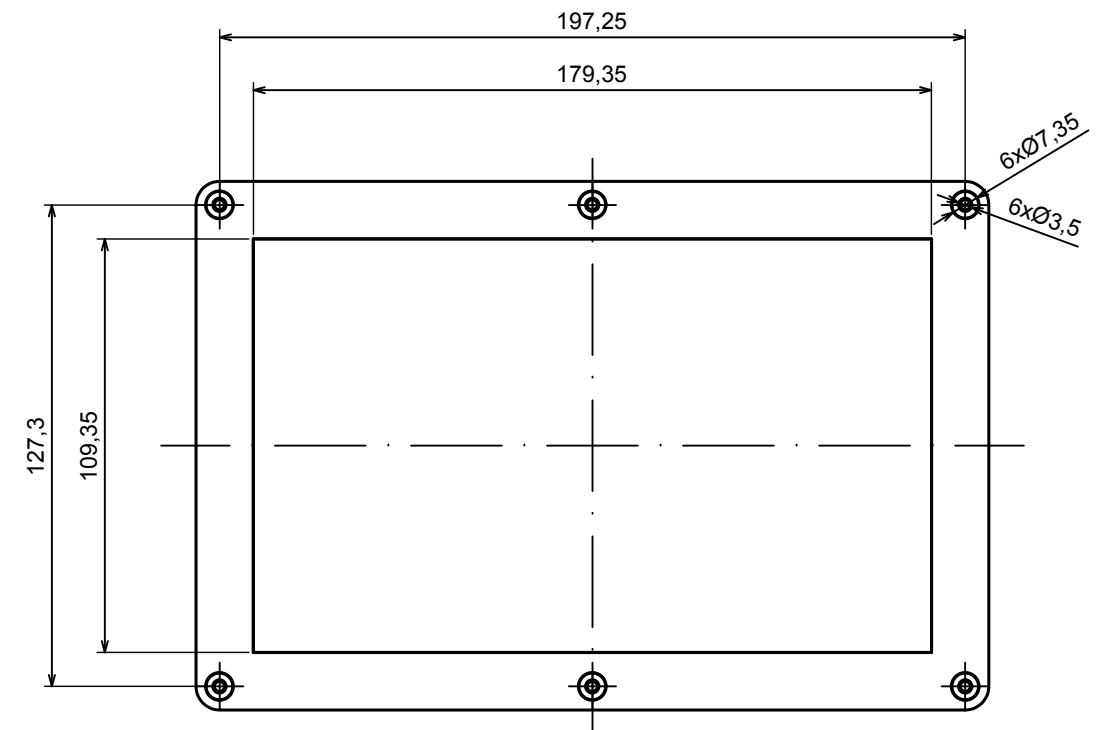

A |

All rights reserved, Copyright Kradox 2020

Product model Enclosure ZP210.140.45SU TM - Assembly

Format: A3 Material: PC, ABS

Scale 1:2 Tolerance: +/- 0.5

**B (1:1)**

**A-A**

**C (1:1)**

**A**

All rights reserved, Copyright Kradox 2020

Product model: Enclosure ZP210.140.60SU TM - Base ZP210.140.30U TM

Format: A3 Material: PC, ABS

Scale 1:2 Tolerance: +/- 0.5

A-A

E (1:1)

All rights reserved, Copyright Kradex 2020	
Product model	Enclosure ZP210.140.60SU TM - Cover ZP210.140.15S
Format: A3	Material: PC, ABS
Scale 1:2	Tolerance: +/- 0.5