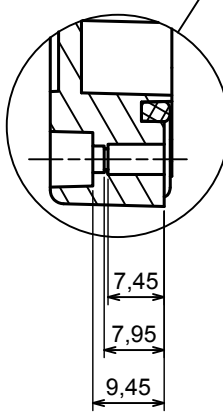

A |

All rights reserved, Copyright Kradox 2020

Product model Enclosure ZP210.140.45SU TM - Assembly

Format: A3 Material: PC, ABS

Scale 1:2 Tolerance: +/- 0.5

**B (1:1)**

**A-A**

**C (1:1)**

**A**

All rights reserved, Copyright Kradox 2020

Product model: Enclosure ZP210.140.60SU TM - Base ZP210.140.30U TM

Format: A3 Material: PC, ABS

Scale 1:2 Tolerance: +/- 0.5

A-A

E (1:1)

All rights reserved, Copyright Kradex 2020	
Product model	Enclosure ZP210.140.60SU TM - Cover ZP210.140.15S
Format: A3	Material: PC, ABS
Scale 1:2	Tolerance: +/- 0.5