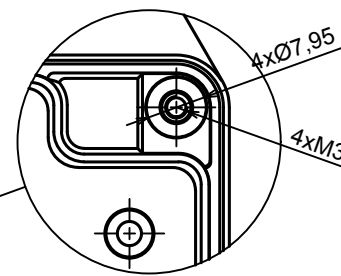

A |

All rights reserved, Copyright Kradox 2020

Product model Enclosure ZP210.140.45SU TM - Assembly

Format: A3 Material: PC, ABS

Scale 1:2 Tolerance: +/- 0.5

**B (1:1)**

**A-A**

**C (1:1)**

**A**

All rights reserved, Copyright Kradox 2020

Product model: Enclosure ZP210.140.60SU TM - Base ZP210.140.30U TM

Format: A3 Material: PC, ABS

Scale 1:2 Tolerance: +/- 0.5

A-A

E (1:1)

All rights reserved, Copyright Kradex 2020	
Product model	Enclosure ZP210.140.60SU TM - Cover ZP210.140.15S
Format: A3	Material: PC, ABS
Scale 1:2	Tolerance: +/- 0.5