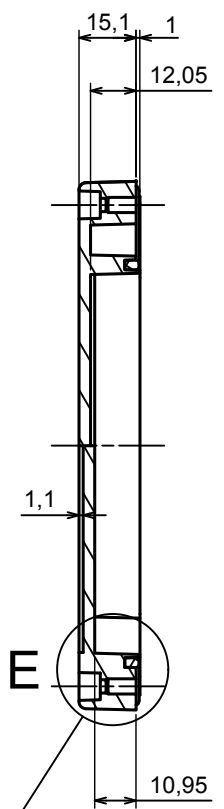

A |

All rights reserved, Copyright Kradox 2020

Product model Enclosure ZP210.140.45SU TM - Assembly

Format: A3 Material: PC, ABS

Scale 1:2 Tolerance: +/- 0.5

**B (1:1)**

**A-A**

**C (1:1)**

**A**

All rights reserved, Copyright Kradox 2020

Product model: Enclosure ZP210.140.60SU TM - Base ZP210.140.30U TM

Format: A3 Material: PC, ABS

Scale 1:2 Tolerance: +/- 0.5

A-A

E (1:1)

All rights reserved, Copyright Kradex 2020	
Product model	Enclosure ZP210.140.60SU TM - Cover ZP210.140.15S
Format: A3	Material: PC, ABS
Scale 1:2	Tolerance: +/- 0.5