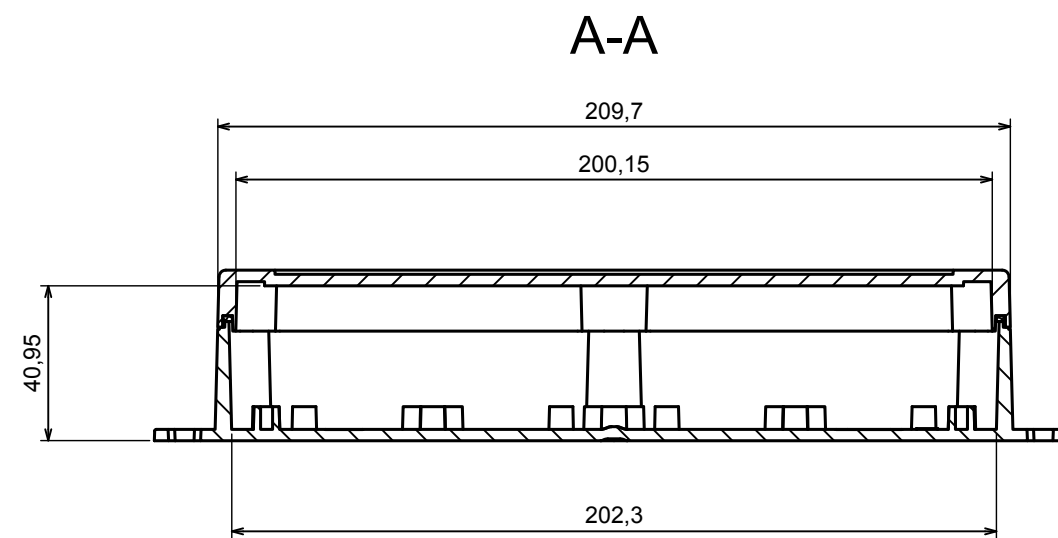

A |

All rights reserved, Copyright Kradox 2020

Product model Enclosure ZP210.140.45SU TM - Assembly

Format: A3 Material: PC, ABS

Scale 1:2 Tolerance: +/- 0.5

**B (1:1)**

**A-A**

**C (1:1)**

**A**

All rights reserved, Copyright Kradox 2020

Product model: Enclosure ZP210.140.60SU TM - Base ZP210.140.30U TM

Format: A3 Material: PC, ABS

Scale 1:2 Tolerance: +/- 0.5

A-A

E (1:1)

All rights reserved, Copyright Kradex 2020	
Product model	Enclosure ZP210.140.60SU TM - Cover ZP210.140.15S
Format: A3	Material: PC, ABS
Scale 1:2	Tolerance: +/- 0.5