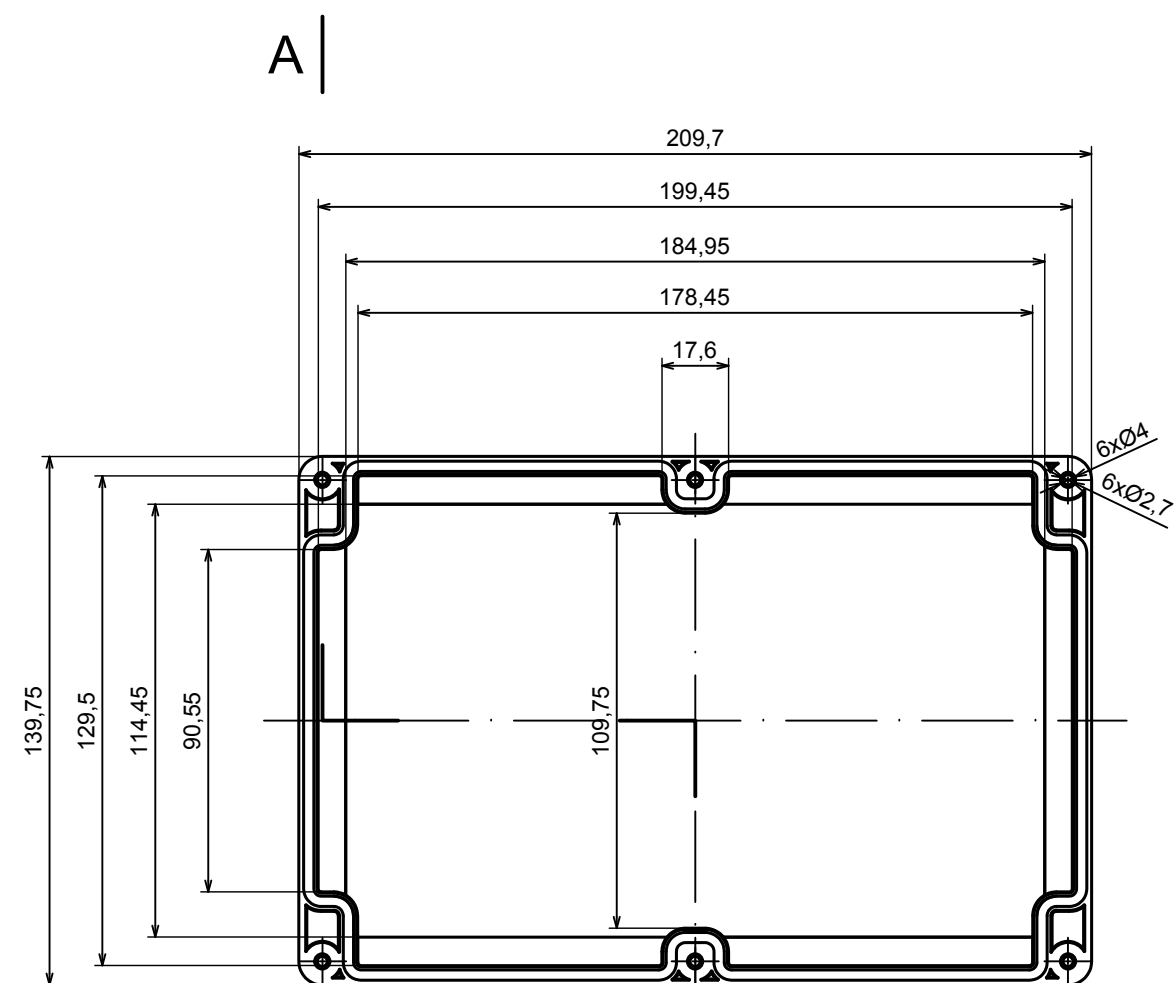

A |

All rights reserved, Copyright Kradox 2020

Product model Enclosure ZP210.140.45SU TM - Assembly

Format: A3 Material: PC, ABS

Scale 1:2 Tolerance: +/- 0.5

**B (1:1)**

**A-A**

**C (1:1)**

**A**

All rights reserved, Copyright Kradox 2020

Product model: Enclosure ZP210.140.60SU TM - Base ZP210.140.30U TM

Format: A3 Material: PC, ABS

Scale 1:2 Tolerance: +/- 0.5

A-A

E (1:1)

All rights reserved, Copyright Kradex 2020	
Product model	Enclosure ZP210.140.60SU TM - Cover ZP210.140.15S
Format: A3	Material: PC, ABS
Scale 1:2	Tolerance: +/- 0.5