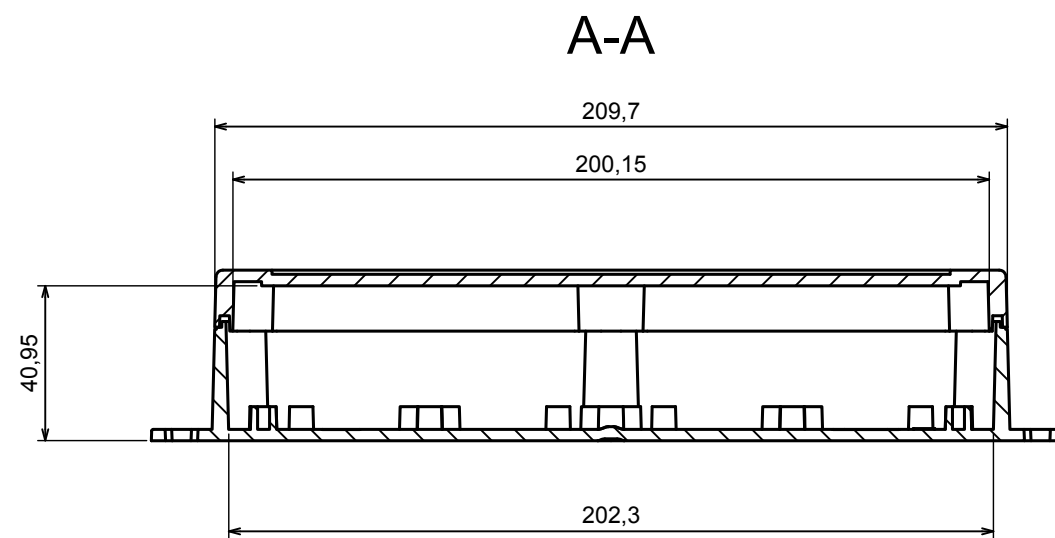

A |

All rights reserved, Copyright Kradox 2020

Product model: Enclosure ZP210.140.45U TM - Assembly

Format: A3      Material: PC, ABS

Scale 1:2      Tolerance: +/- 0.5

B (1:1)

A-A

C (1:1)

A |

All rights reserved, Copyright Kradox 2020

Product model: Enclosure ZP210.140.60U TM - Base ZP210.140.30U TM

Format: A3 Material: PC, ABS

Scale 1:2 Tolerance: +/- 0.5

All rights reserved, Copyright Kradox 2020

Product model Enclosure ZP210.140.60U TM - Cover ZP210.140.15

Format: A3 Material: PC, ABS

Scale 1:2 Tolerance: +/- 0.5