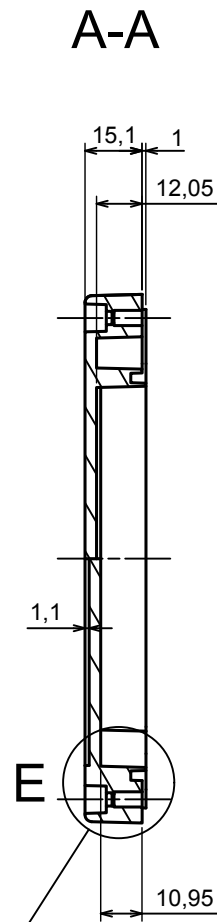

A |

All rights reserved, Copyright Kradox 2020

Product model: Enclosure ZP210.140.45U TM - Assembly

Format: A3      Material: PC, ABS

Scale 1:2      Tolerance: +/- 0.5

B (1:1)

A-A

C (1:1)

A |

All rights reserved, Copyright Kradox 2020

Product model: Enclosure ZP210.140.60U TM - Base ZP210.140.30U TM

Format: A3 Material: PC, ABS

Scale 1:2 Tolerance: +/- 0.5

All rights reserved, Copyright Kradox 2020

Product model Enclosure ZP210.140.60U TM - Cover ZP210.140.15

Format: A3 Material: PC, ABS

Scale 1:2 Tolerance: +/- 0.5