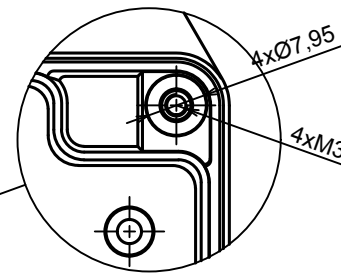

A |

All rights reserved, Copyright Kradox 2020

Product model: Enclosure ZP210.140.45U TM - Assembly

Format: A3      Material: PC, ABS

Scale 1:2      Tolerance: +/- 0.5

B (1:1)

A-A

C (1:1)

A |

All rights reserved, Copyright Kradox 2020

Product model: Enclosure ZP210.140.60U TM - Base ZP210.140.30U TM

Format: A3 Material: PC, ABS

Scale 1:2 Tolerance: +/- 0.5

All rights reserved, Copyright Kradox 2020