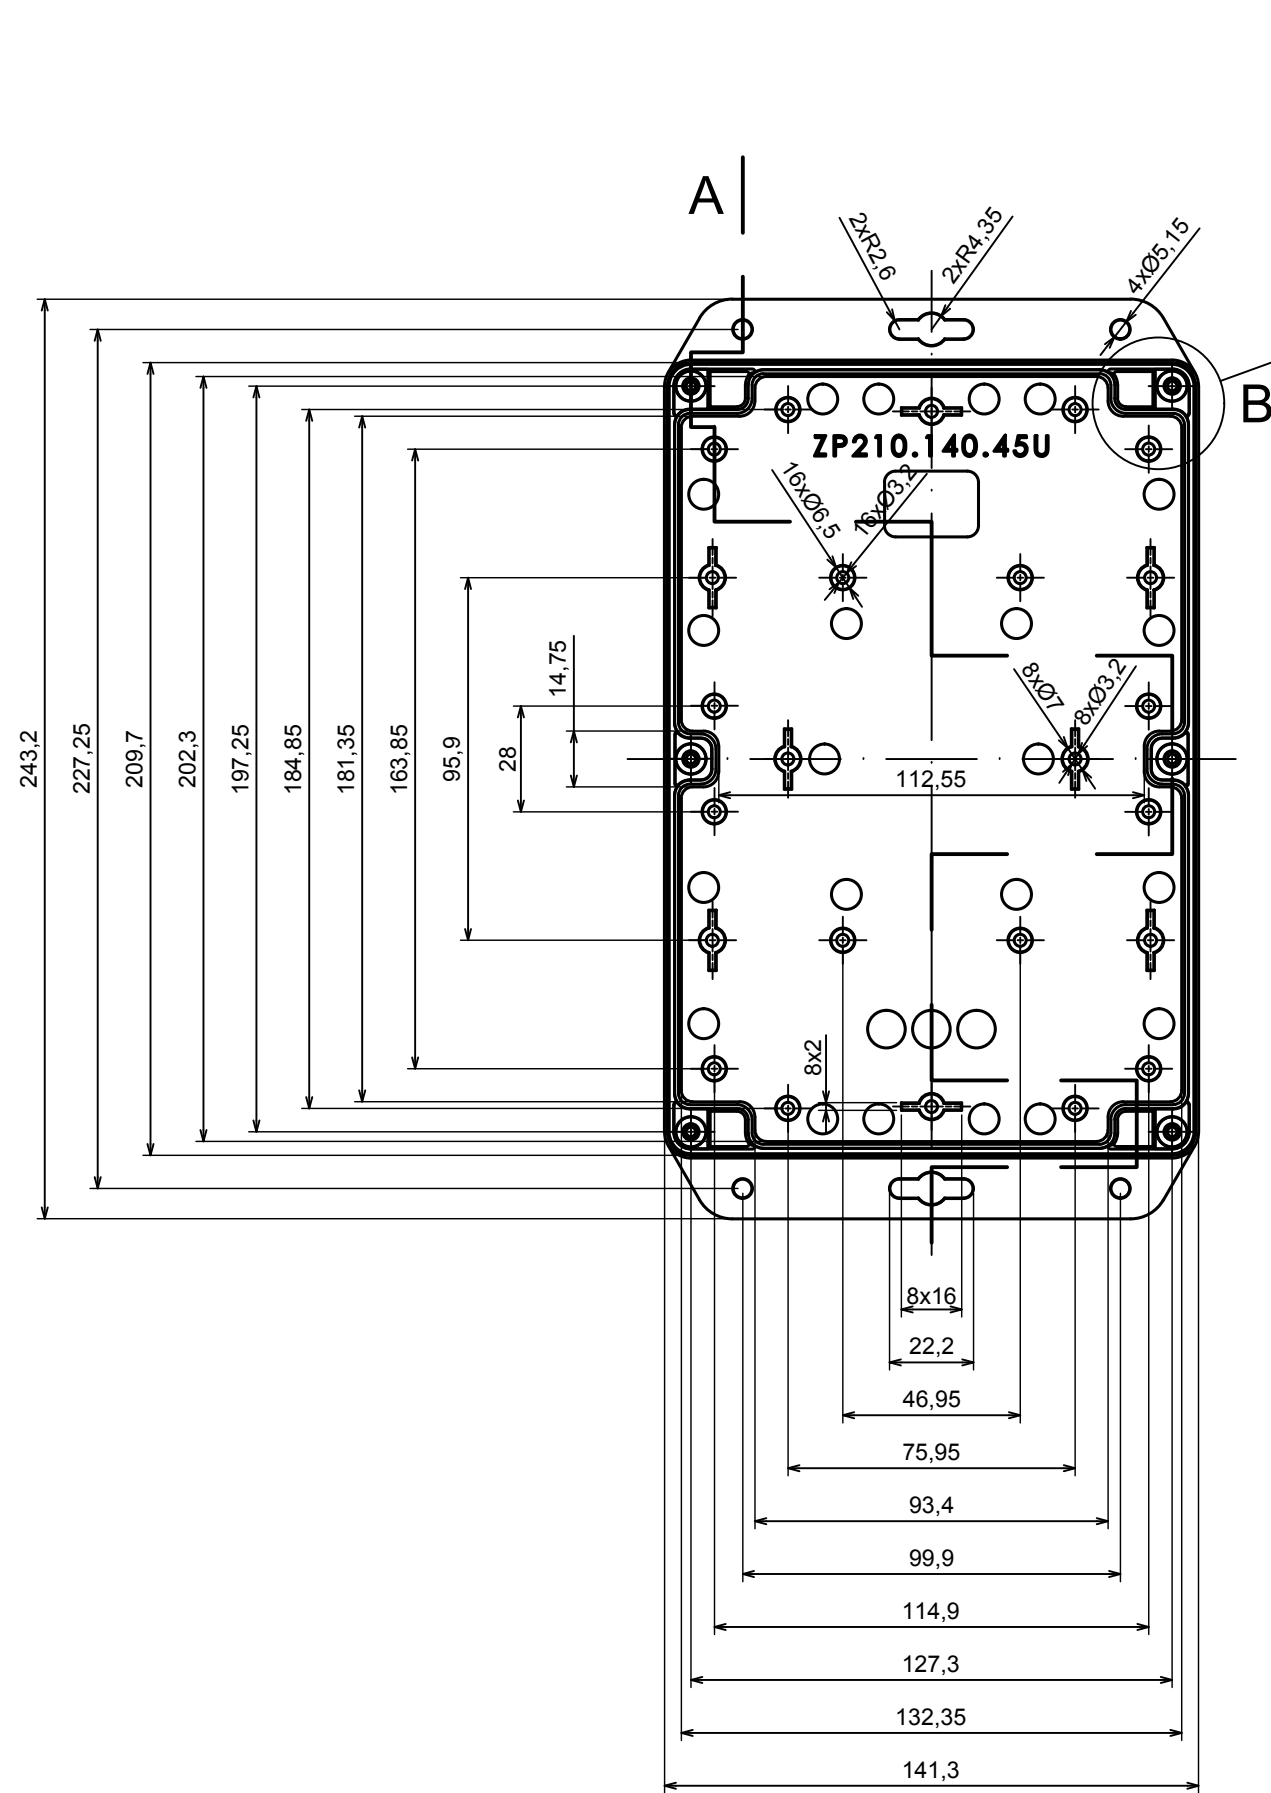

A |

All rights reserved, Copyright Kradox 2020

Product model: Enclosure ZP210.140.45U TM - Assembly

Format: A3      Material: PC, ABS

Scale 1:2      Tolerance: +/- 0.5

B (1:1)

A-A

C (1:1)

A |

All rights reserved, Copyright Kradox 2020

Product model: Enclosure ZP210.140.60U TM - Base ZP210.140.30U TM

Format: A3 Material: PC, ABS

Scale 1:2 Tolerance: +/- 0.5

All rights reserved, Copyright Kradox 2020

Product model Enclosure ZP210.140.60U TM - Cover ZP210.140.15

Format: A3 Material: PC, ABS

Scale 1:2 Tolerance: +/- 0.5