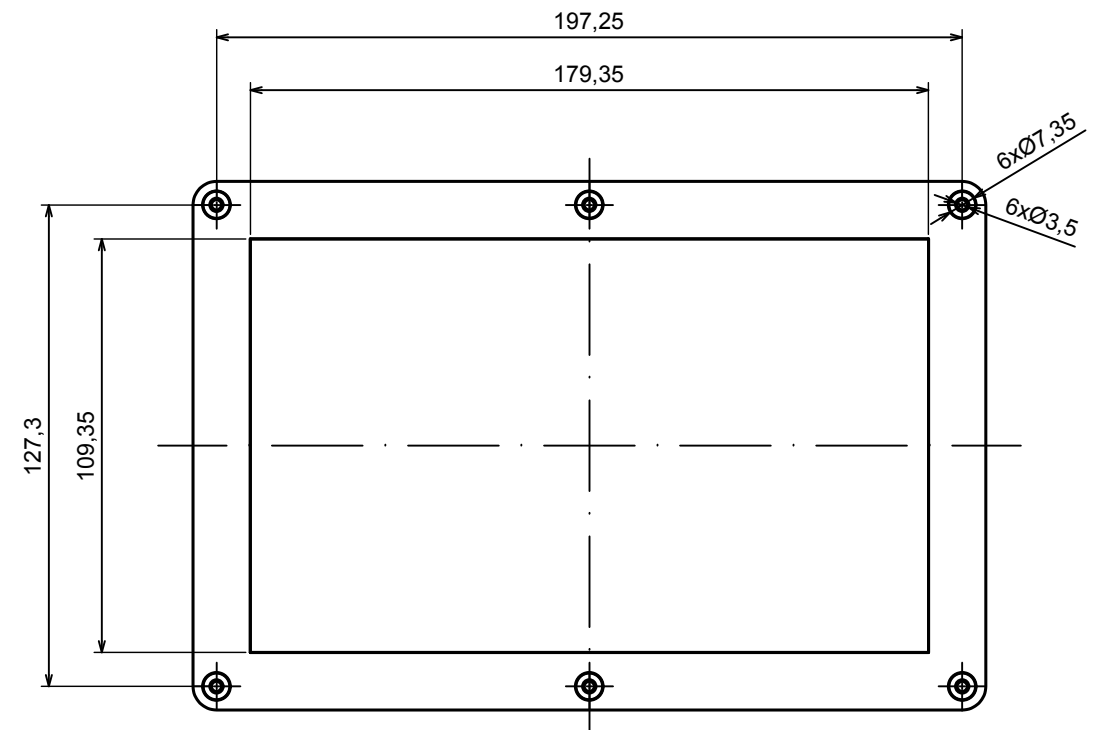

A |

All rights reserved, Copyright Kradox 2020

Product model: Enclosure ZP210.140.45U TM - Assembly

Format: A3      Material: PC, ABS

Scale 1:2      Tolerance: +/- 0.5

B (1:1)

A-A

C (1:1)

A |

All rights reserved, Copyright Kradox 2020

Product model: Enclosure ZP210.140.60U TM - Base ZP210.140.30U TM

Format: A3 Material: PC, ABS

Scale 1:2 Tolerance: +/- 0.5

All rights reserved, Copyright Kradox 2020

Product model Enclosure ZP210.140.60U TM - Cover ZP210.140.15

Format: A3 Material: PC, ABS

Scale 1:2 Tolerance: +/- 0.5