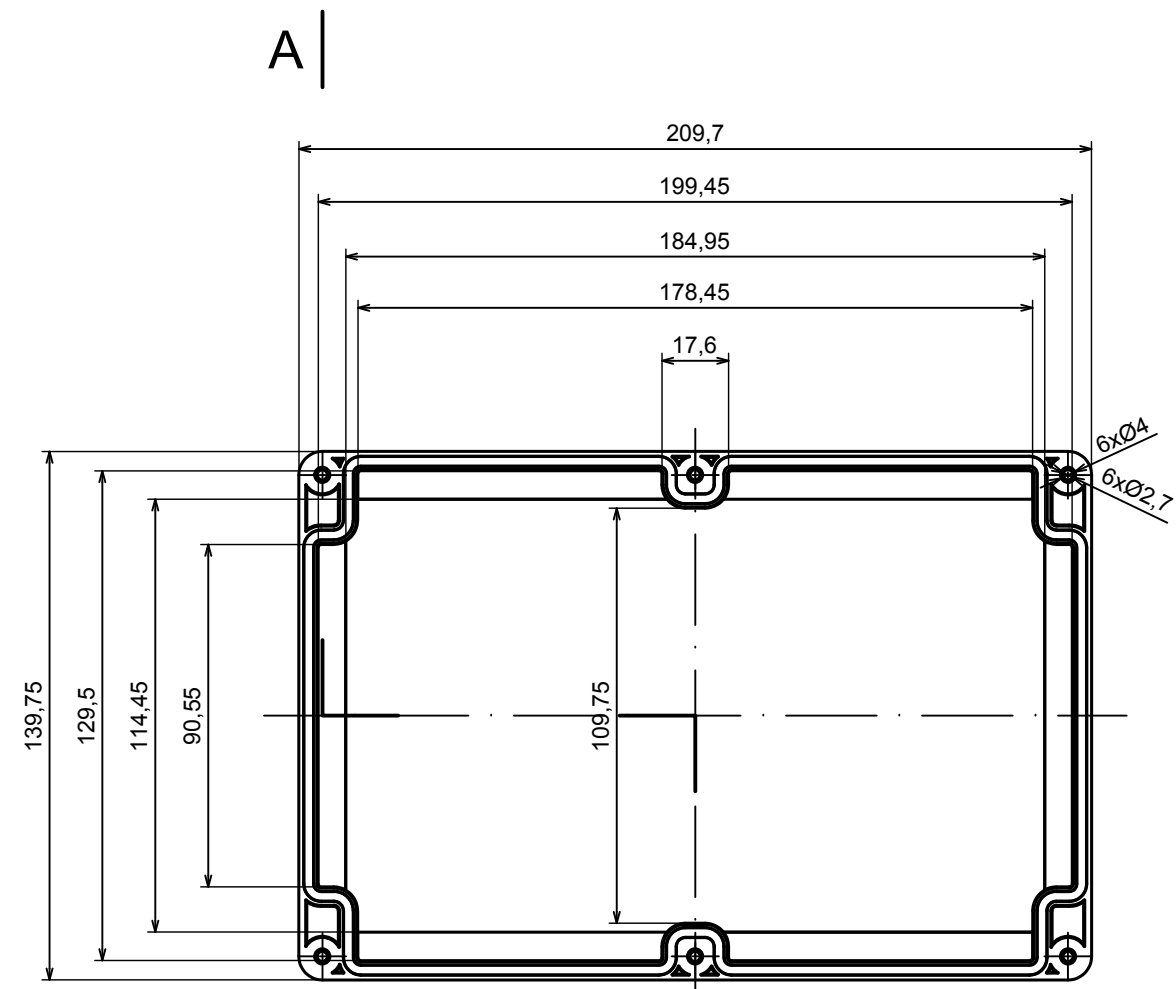

A |

All rights reserved, Copyright Kradox 2020

Product model: Enclosure ZP210.140.45U TM - Assembly

Format: A3      Material: PC, ABS

Scale 1:2      Tolerance: +/- 0.5

B (1:1)

A-A

C (1:1)

A |

All rights reserved, Copyright Kradox 2020

Product model: Enclosure ZP210.140.60U TM - Base ZP210.140.30U TM

Format: A3 Material: PC, ABS

Scale 1:2 Tolerance: +/- 0.5

All rights reserved, Copyright Kradox 2020

Product model Enclosure ZP210.140.60U TM - Cover ZP210.140.15

Format: A3 Material: PC, ABS

Scale 1:2 Tolerance: +/- 0.5