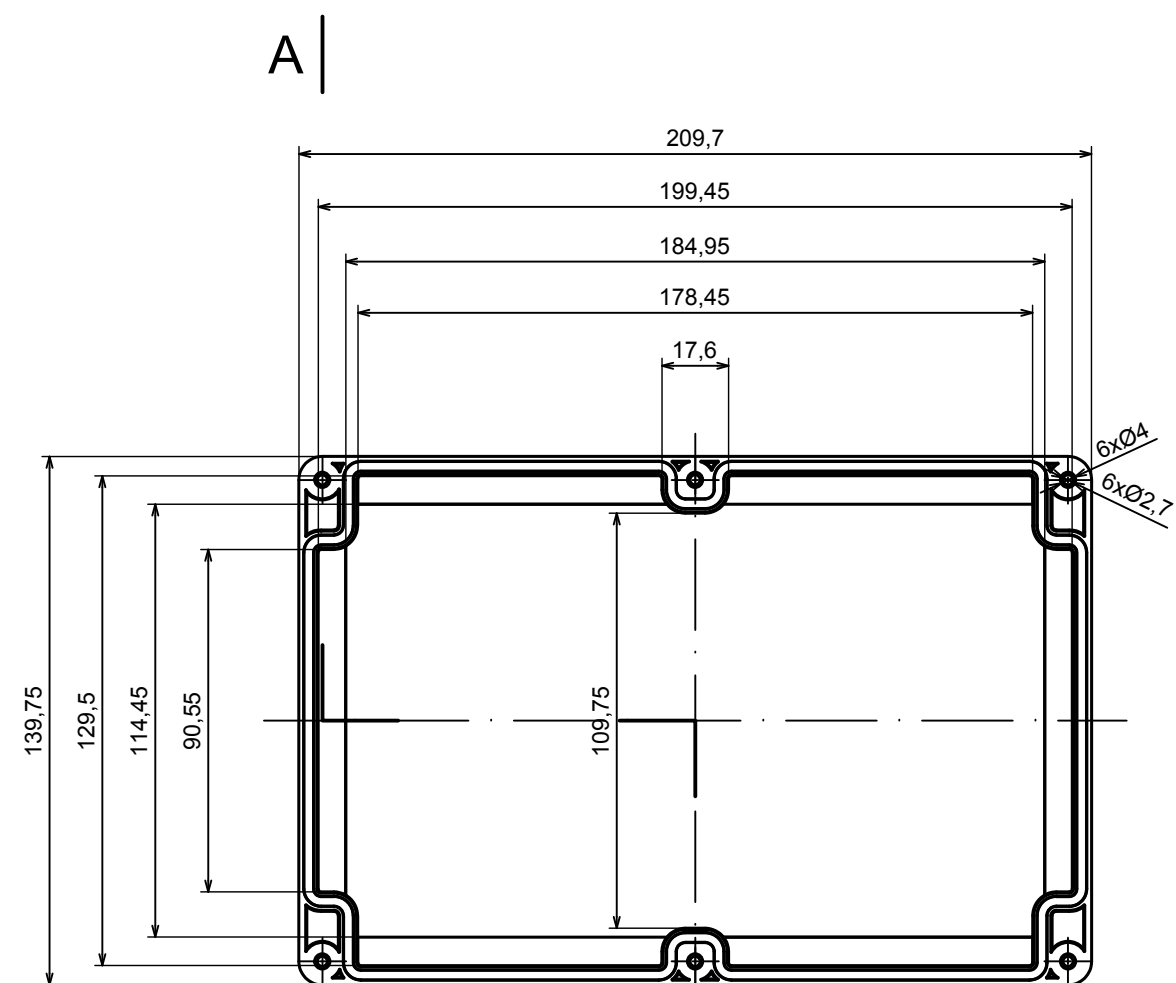

A |

All rights reserved, Copyright Kradox 2020

Product model Enclosure ZP210.140.45U TM - Assembly

Format: A3 Material: PC, ABS

Scale 1:2 Tolerance: +/- 0.5

B (1:1)

A-A

C (1:1)

A |

All rights reserved, Copyright Kradox 2020

Product model: Enclosure ZP210.140.60U TM - Base ZP210.140.30U TM

Format: A3 Material: PC, ABS

Scale 1:2 Tolerance: +/- 0.5

All rights reserved, Copyright Kradox 2020	
Product model	Enclosure ZP210.140.60U TM - Cover ZP210.140.15
Format: A3	Material: PC, ABS
Scale 1:2	Tolerance: +/- 0.5