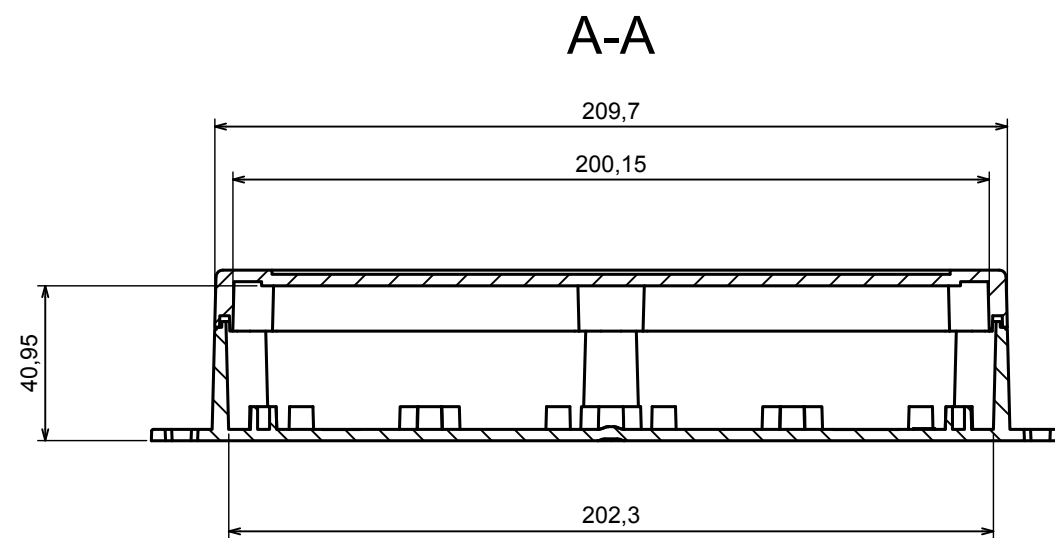

A |

All rights reserved, Copyright Kradox 2020

Product model Enclosure ZP210.140.45U TM - Assembly

Format: A3 Material: PC, ABS

Scale 1:2 Tolerance: +/- 0.5

B (1:1)

A-A

C (1:1)

A |

All rights reserved, Copyright Kradox 2020

Product model: Enclosure ZP210.140.60U TM - Base ZP210.140.30U TM

Format: A3 Material: PC, ABS

Scale 1:2 Tolerance: +/- 0.5

All rights reserved, Copyright Kradox 2020	
Product model	Enclosure ZP210.140.60U TM - Cover ZP210.140.15
Format: A3	Material: PC, ABS
Scale 1:2	Tolerance: +/- 0.5