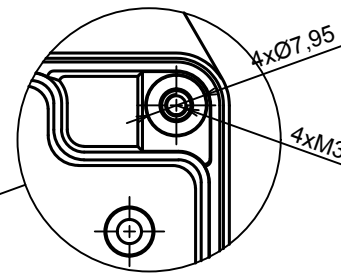

A |

All rights reserved, Copyright Kradox 2020

Product model Enclosure ZP210.140.45U TM - Assembly

Format: A3 Material: PC, ABS

Scale 1:2 Tolerance: +/- 0.5

B (1:1)

A-A

C (1:1)

A |

All rights reserved, Copyright Kradox 2020

Product model: Enclosure ZP210.140.60U TM - Base ZP210.140.30U TM

Format: A3 Material: PC, ABS

Scale 1:2 Tolerance: +/- 0.5

All rights reserved, Copyright Kradox 2020	
Product model	Enclosure ZP210.140.60U TM - Cover ZP210.140.15
Format: A3	Material: PC, ABS
Scale 1:2	Tolerance: +/- 0.5