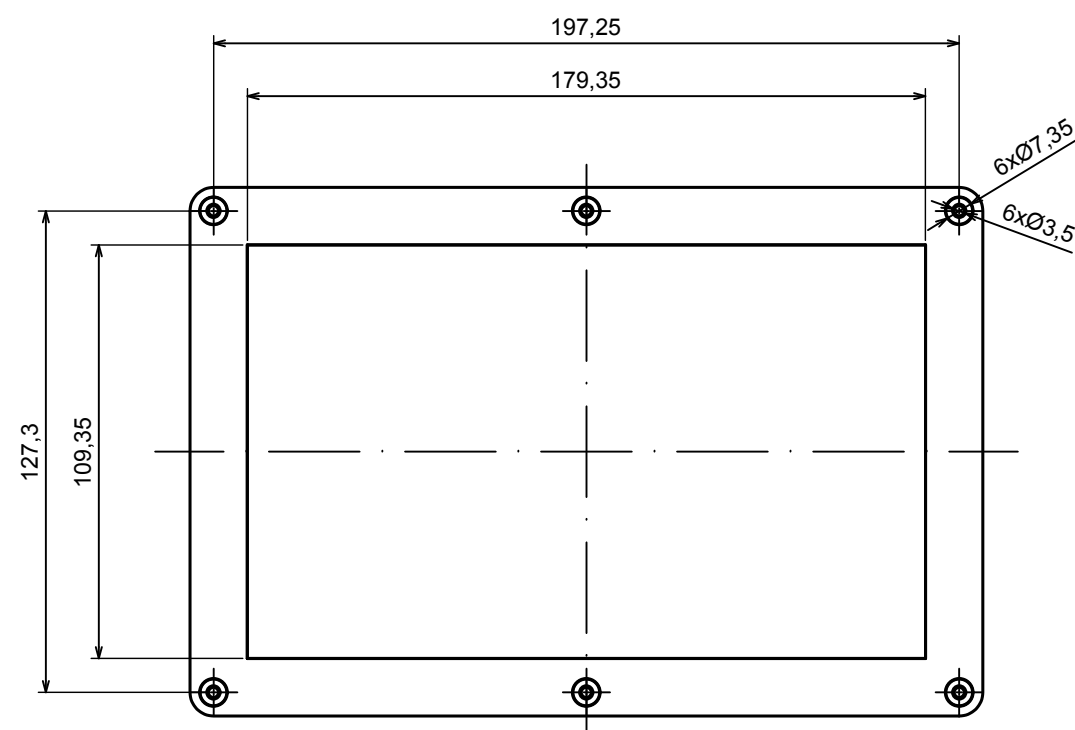

A |

All rights reserved, Copyright Kradox 2020

Product model Enclosure ZP210.140.45U TM - Assembly

Format: A3 Material: PC, ABS

Scale 1:2 Tolerance: +/- 0.5

B (1:1)

A-A

C (1:1)

A |

All rights reserved, Copyright Kradox 2020

Product model: Enclosure ZP210.140.60U TM - Base ZP210.140.30U TM

Format: A3 Material: PC, ABS

Scale 1:2 Tolerance: +/- 0.5

All rights reserved, Copyright Kradox 2020	
Product model	Enclosure ZP210.140.60U TM - Cover ZP210.140.15
Format: A3	Material: PC, ABS
Scale 1:2	Tolerance: +/- 0.5