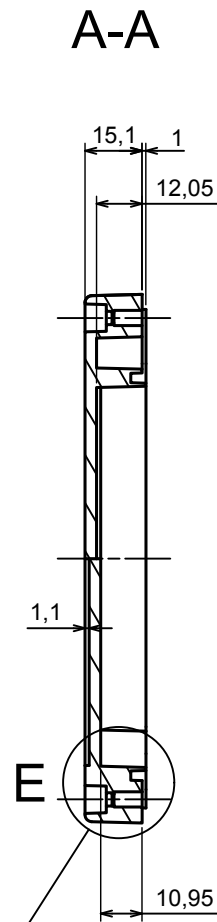

A |

All rights reserved, Copyright Kradox 2020

Product model Enclosure ZP210.140.45U TM - Assembly

Format: A3 Material: PC, ABS

Scale 1:2 Tolerance: +/- 0.5

B (1:1)

A-A

C (1:1)

A |

All rights reserved, Copyright Kradox 2020

Product model: Enclosure ZP210.140.60U TM - Base ZP210.140.30U TM

Format: A3 Material: PC, ABS

Scale 1:2 Tolerance: +/- 0.5

All rights reserved, Copyright Kradex 2020	
Product model	Enclosure ZP210.140.60U TM - Cover ZP210.140.15
Format: A3	Material: PC, ABS
Scale 1:2	Tolerance: +/- 0.5