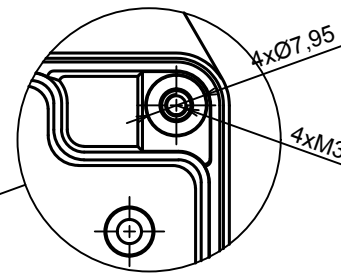

A |

All rights reserved, Copyright Kradox 2020

Product model Enclosure ZP210.140.45U TM - Assembly

Format: A3 Material: PC, ABS

Scale 1:2 Tolerance: +/- 0.5

B (1:1)

A-A

C (1:1)

A |

All rights reserved, Copyright Kradox 2020

Product model: Enclosure ZP210.140.60U TM - Base ZP210.140.30U TM

Format: A3 Material: PC, ABS

Scale 1:2 Tolerance: +/- 0.5

All rights reserved, Copyright Kradex 2020	
Product model	Enclosure ZP210.140.60U TM - Cover ZP210.140.15
Format: A3	Material: PC, ABS
Scale 1:2	Tolerance: +/- 0.5