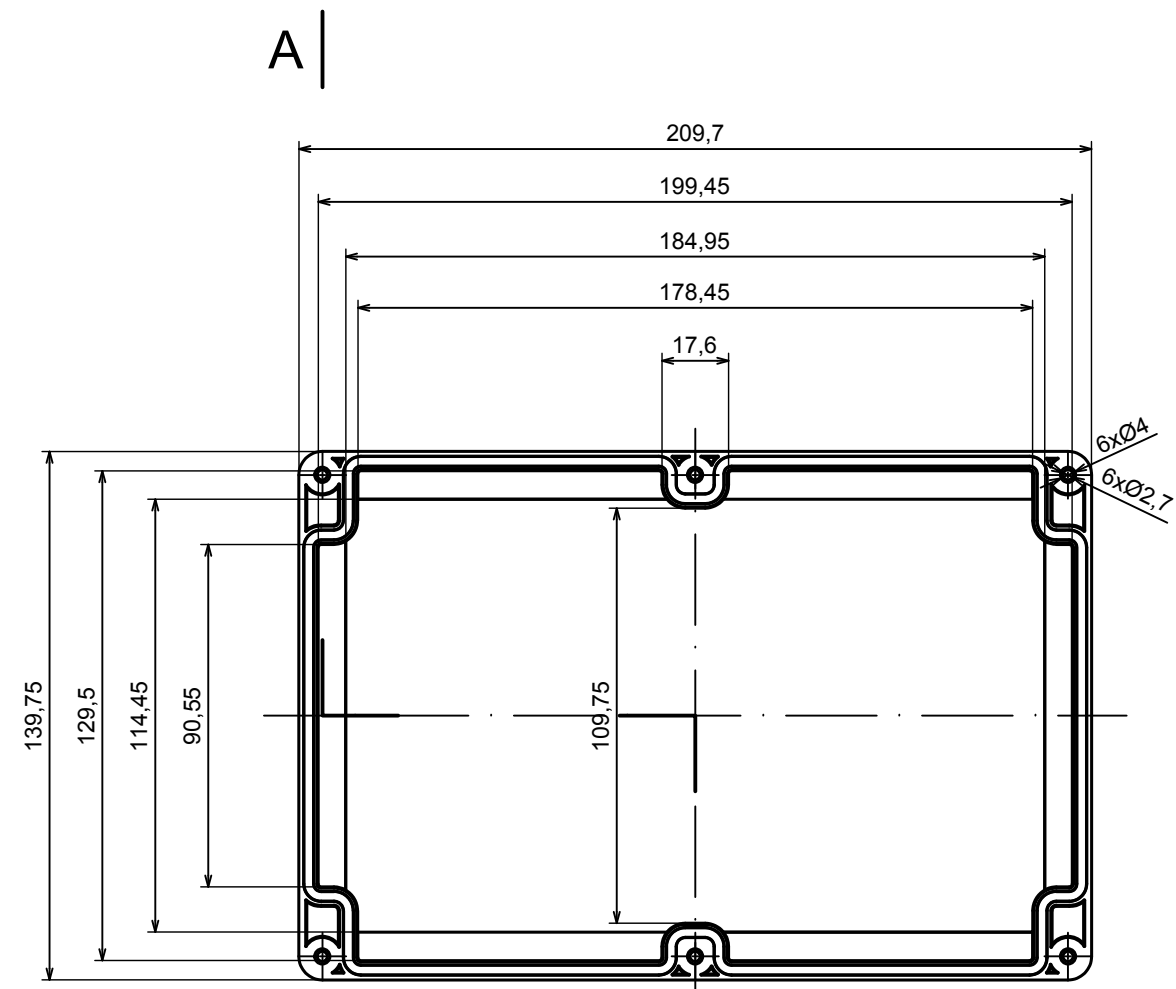

A |

All rights reserved, Copyright Kradox 2020

Product model Enclosure ZP210.140.45U TM - Assembly

Format: A3 Material: PC, ABS

Scale 1:2 Tolerance: +/- 0.5

B (1:1)

A-A

C (1:1)

A |

All rights reserved, Copyright Kradox 2020

Product model: Enclosure ZP210.140.60U TM - Base ZP210.140.30U TM

Format: A3 Material: PC, ABS

Scale 1:2 Tolerance: +/- 0.5

All rights reserved, Copyright Kradex 2020	
Product model	Enclosure ZP210.140.60U TM - Cover ZP210.140.15
Format: A3	Material: PC, ABS
Scale 1:2	Tolerance: +/- 0.5