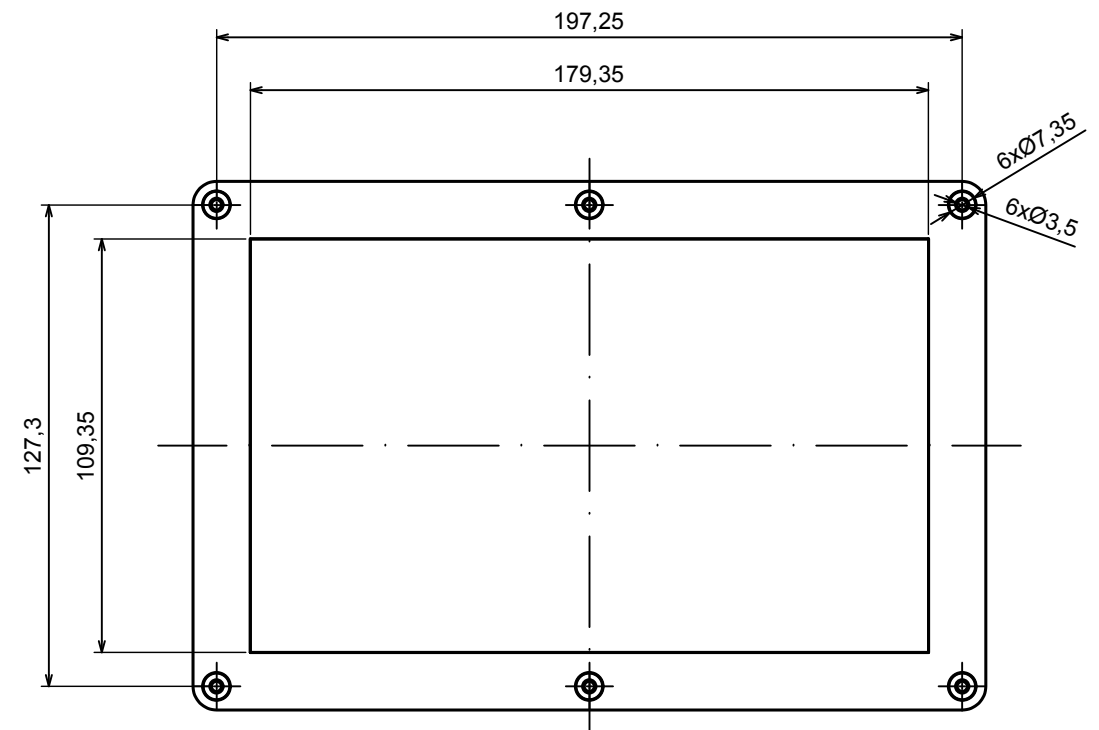

A |

All rights reserved, Copyright Kradox 2020

Product model Enclosure ZP210.140.45U TM - Assembly

Format: A3 Material: PC, ABS

Scale 1:2 Tolerance: +/- 0.5

B (1:1)

A-A

C (1:1)

A |

All rights reserved, Copyright Kradox 2020

Product model: Enclosure ZP210.140.60U TM - Base ZP210.140.30U TM

Format: A3 Material: PC, ABS

Scale 1:2 Tolerance: +/- 0.5

All rights reserved, Copyright Kradex 2020	
Product model	Enclosure ZP210.140.60U TM - Cover ZP210.140.15
Format: A3	Material: PC, ABS
Scale 1:2	Tolerance: +/- 0.5