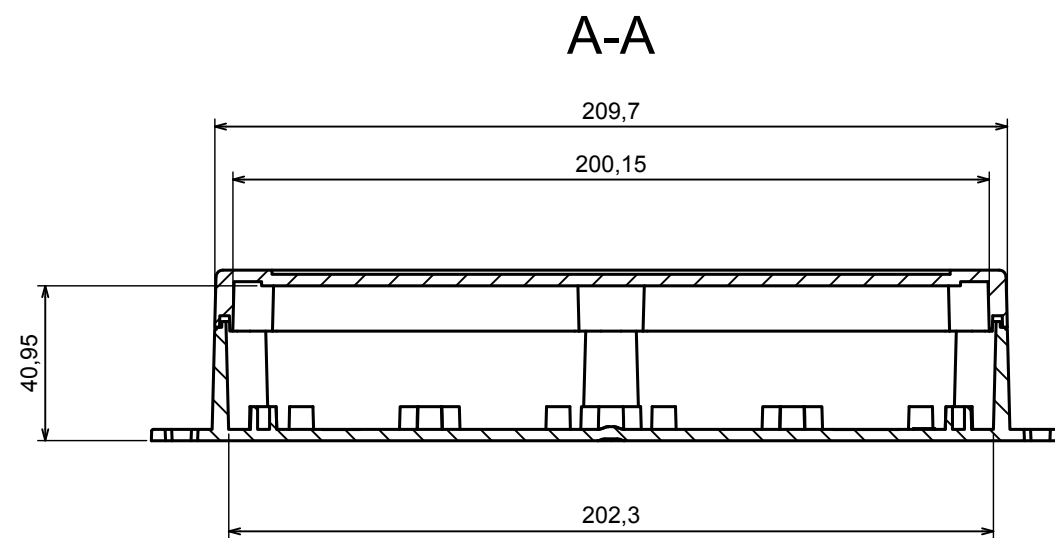

A |

All rights reserved, Copyright Kradox 2020

Product model Enclosure ZP210.140.45U TM - Assembly

Format: A3 Material: PC, ABS

Scale 1:2 Tolerance: +/- 0.5

B (1:1)

A-A

C (1:1)

A |

All rights reserved, Copyright Kradox 2020

Product model: Enclosure ZP210.140.60U TM - Base ZP210.140.30U TM

Format: A3 Material: PC, ABS

Scale 1:2 Tolerance: +/- 0.5

All rights reserved, Copyright Kradex 2020	
Product model	Enclosure ZP210.140.60U TM - Cover ZP210.140.15
Format: A3	Material: PC, ABS
Scale 1:2	Tolerance: +/- 0.5