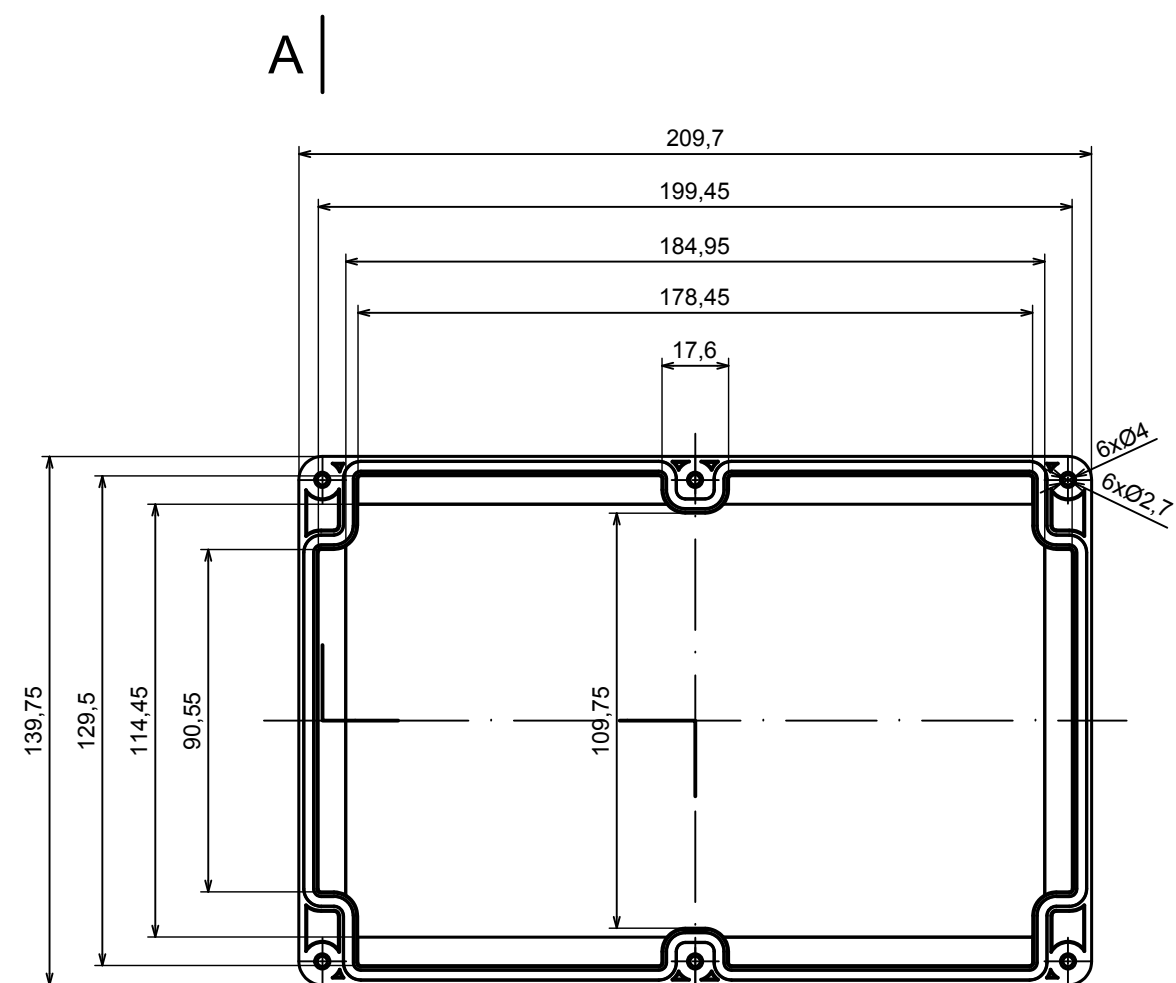

A |

All rights reserved, Copyright Kradox 2020

Product model Enclosure ZP210.140.45U TM - Assembly

Format: A3 Material: PC, ABS

Scale 1:2 Tolerance: +/- 0.5

B (1:1)

A-A

C (1:1)

A

All rights reserved, Copyright Kradox 2020	
Product model	Enclosure ZP210.140.60U TM - Base ZP210.140.30U TM
Format: A3	Material: PC, ABS
Scale 1:2	Tolerance: +/- 0.5

All rights reserved, Copyright Kradox 2020	
Product model	Enclosure ZP210.140.60U TM - Cover ZP210.140.15
Format: A3	Material: PC, ABS
Scale 1:2	Tolerance: +/- 0.5