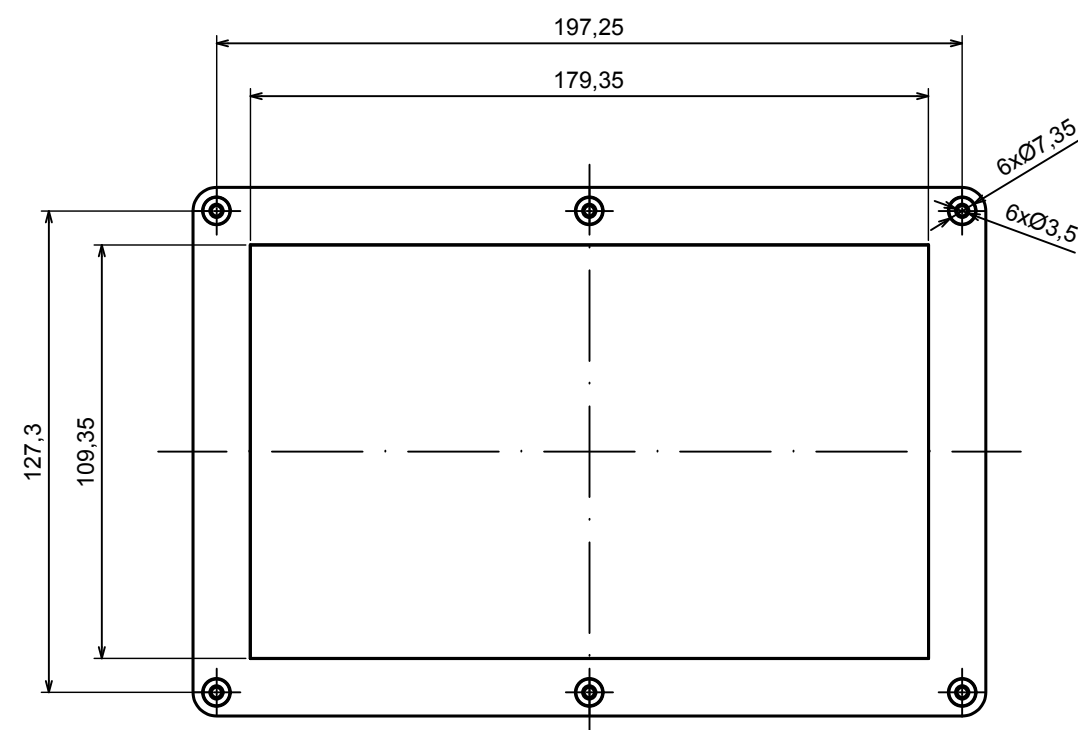

A |

All rights reserved, Copyright Kradox 2020

Product model Enclosure ZP210.140.45U TM - Assembly

Format: A3 Material: PC, ABS

Scale 1:2 Tolerance: +/- 0.5

B (1:1)

A-A

C (1:1)

A

All rights reserved, Copyright Kradox 2020	
Product model	Enclosure ZP210.140.60U TM - Base ZP210.140.30U TM
Format: A3	Material: PC, ABS
Scale 1:2	Tolerance: +/- 0.5

All rights reserved, Copyright Kradox 2020	
Product model	Enclosure ZP210.140.60U TM - Cover ZP210.140.15
Format: A3	Material: PC, ABS
Scale 1:2	Tolerance: +/- 0.5