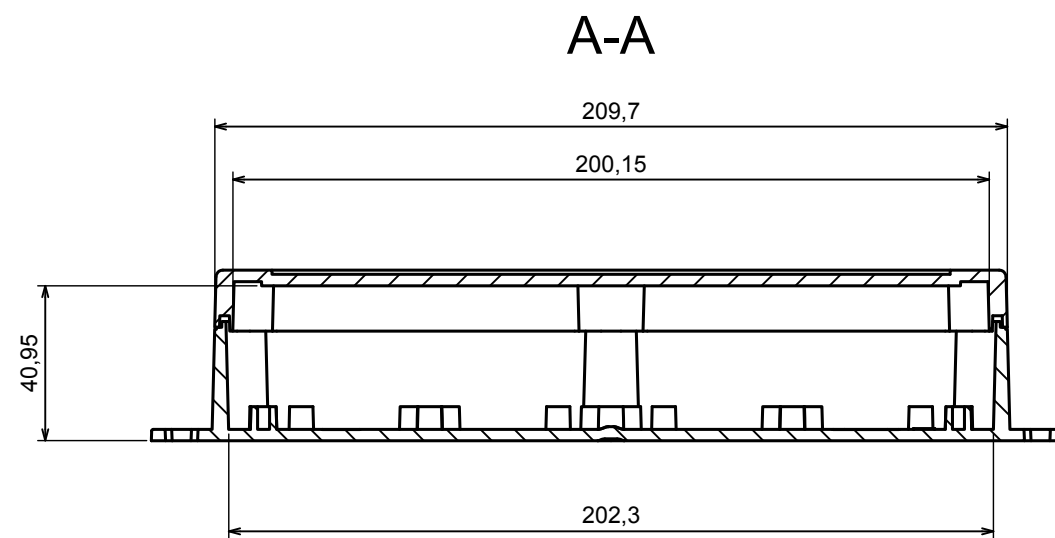

A |

All rights reserved, Copyright Kradox 2020

Product model Enclosure ZP210.140.45U TM - Assembly

Format: A3 Material: PC, ABS

Scale 1:2 Tolerance: +/- 0.5

B (1:1)

A-A

C (1:1)

A

All rights reserved, Copyright Kradox 2020	
Product model	Enclosure ZP210.140.60U TM - Base ZP210.140.30U TM
Format: A3	Material: PC, ABS
Scale 1:2	Tolerance: +/- 0.5

All rights reserved, Copyright Kradox 2020	
Product model	Enclosure ZP210.140.60U TM - Cover ZP210.140.15
Format: A3	Material: PC, ABS
Scale 1:2	Tolerance: +/- 0.5