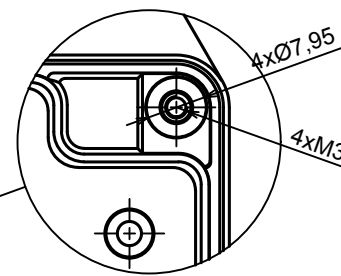

A |

All rights reserved, Copyright Kradox 2020

Product model Enclosure ZP210.140.45U TM - Assembly

Format: A3 Material: PC, ABS

Scale 1:2 Tolerance: +/- 0.5

B (1:1)

A-A

C (1:1)

A

All rights reserved, Copyright Kradox 2020	
Product model	Enclosure ZP210.140.60U TM - Base ZP210.140.30U TM
Format: A3	Material: PC, ABS
Scale 1:2	Tolerance: +/- 0.5

All rights reserved, Copyright Kradox 2020	
Product model	Enclosure ZP210.140.60U TM - Cover ZP210.140.15
Format: A3	Material: PC, ABS
Scale 1:2	Tolerance: +/- 0.5