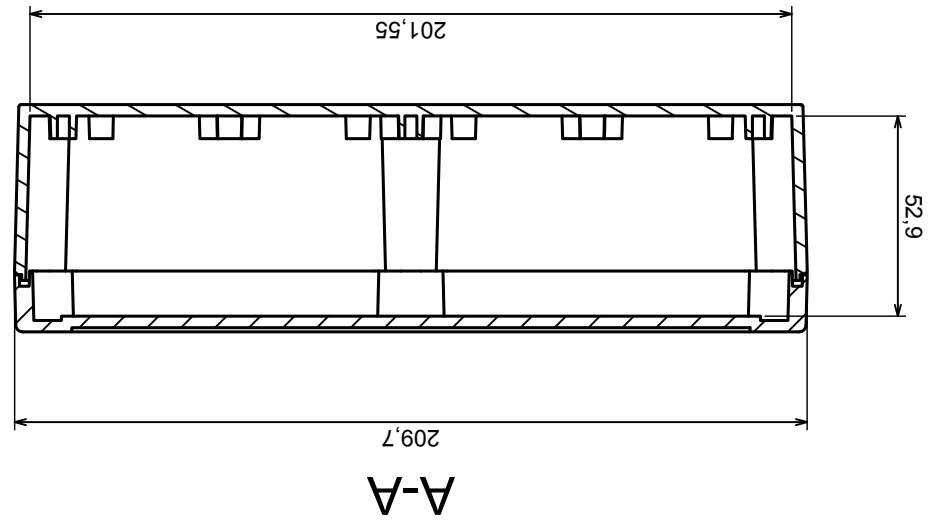

Tolerance: +/- 0.5

Material: PC, ABS

Scale 1:2

Format: A3

Product model
Enclosure ZP210.140.60J_TM - Assembly

All rights reserved, Copyright Kradex 2018

All rights reserved, Copyright Kradex 2018		Product model	Enclosure ZP210.140.60J_TM - Base ZP210.140.45 TM
Format: A3		Material: PC, ABS	
Scale 1:2		Tolerance: +/- 0.5	

B (1:1)

A-A

C (1:1)

Tolerance: +/- 0.5

Material: PC, ABS

Scale 1:2

Format: A3

Product model Enclosure ZP210.140.60J_TM - Cover ZP210.140.15J