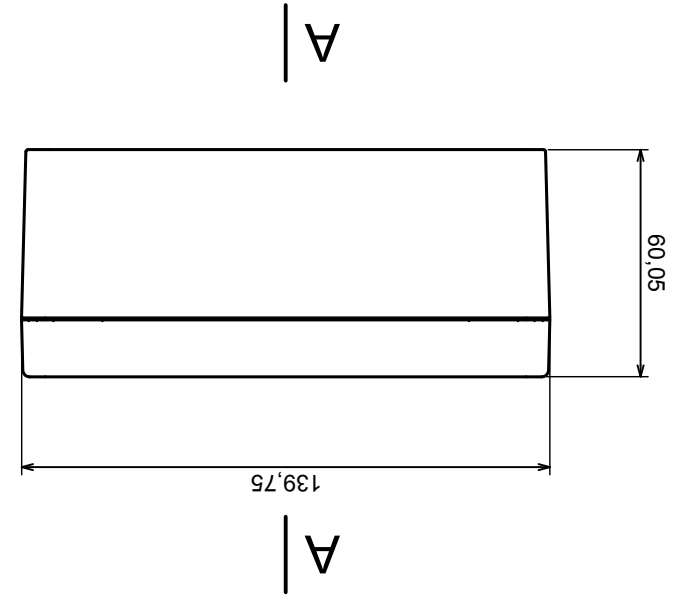

Tolerance: +/- 0.5

Material: PC, ABS

Scale 1:2

Format: A3

Product model
Enclosure ZP210.140.60J_TM - Assembly

All rights reserved, Copyright Kradex 2018

All rights reserved, Copyright Kradex 2018		Product model	Enclosure ZP210.140.60J_TM - Base ZP210.140.45 TM
Format: A3		Material: PC, ABS	
Scale 1:2		Tolerance: +/- 0.5	

B (1:1)

A-A

C (1:1)

Tolerance: +/- 0.5

Material: PC, ABS

Scale 1:2

Format: A3

Product model Enclosure ZP210.140.60J_TM - Cover ZP210.140.15J