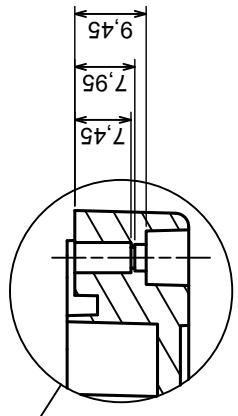

Tolerance: +/- 0.5

Material: PC, ABS

Scale 1:2

Format: A3

Product model Enclosure ZP210.140.60J_TM - Cover ZP210.140.15J

All rights reserved, Copyright Kradex 2018