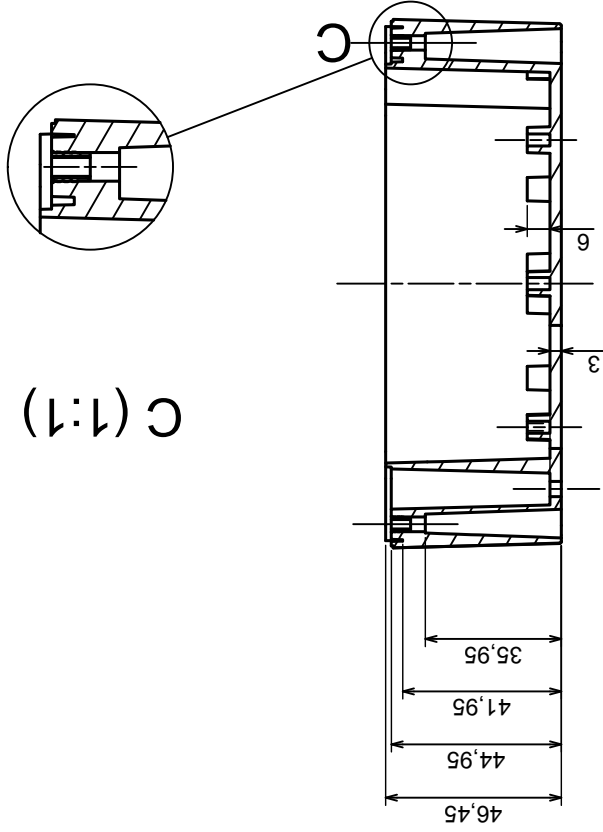

Tolerance: +/- 0.5

Material: PC, ABS

Scale 1:2

Format: A3

Product model
Enclosure ZP210.140.60J_TM - Assembly

All rights reserved, Copyright Kradex 2018

All rights reserved, Copyright Kradex 2018		Product model	Enclosure ZP210.140.60J_TM - Base ZP210.140.45 TM
Format: A3		Material: PC, ABS	
Scale 1:2		Tolerance: +/- 0.5	

B (1:1)

A-A

C (1:1)

Tolerance: +/- 0.5

Material: PC, ABS

Scale 1:2

Format: A3

Product model Enclosure ZP210.140.60J_TM - Cover ZP210.140.15J