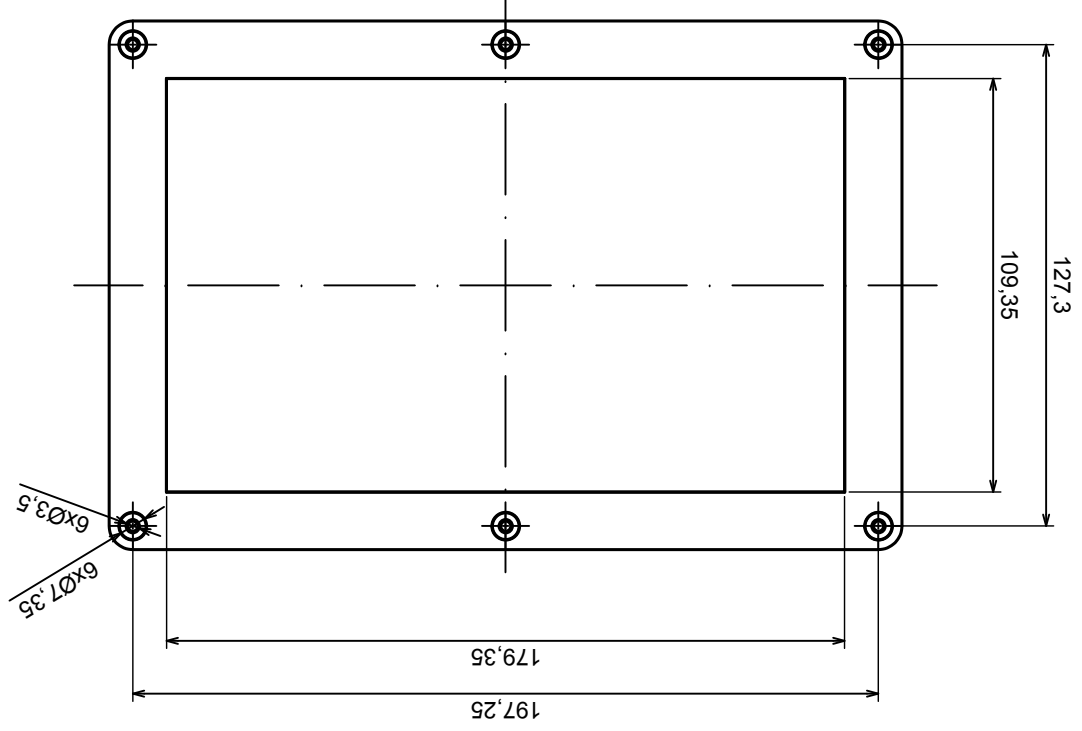

Tolerance: +/- 0.5

Material: PC, ABS

Scale 1:2

Format: A3

Product model Enclosure ZP210.140.60J_TM - Cover ZP210.140.15J

All rights reserved, Copyright Kradex 2018