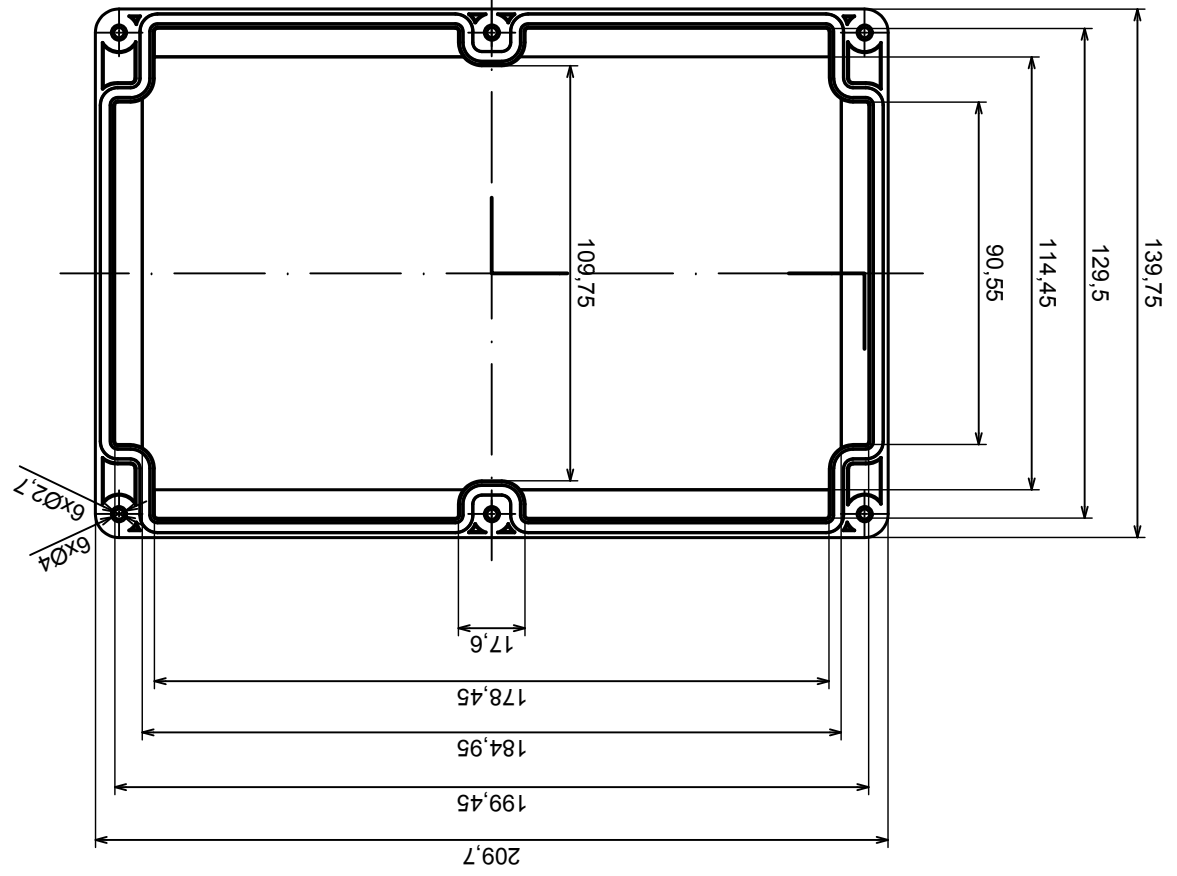

Tolerance: +/- 0.5

Material: PC, ABS

Scale 1:2

Format: A3

Product model Enclosure ZP210.140.60J_TM - Cover ZP210.140.15J

All rights reserved, Copyright Kradex 2018

E (1:1)

A |

A |

A-A