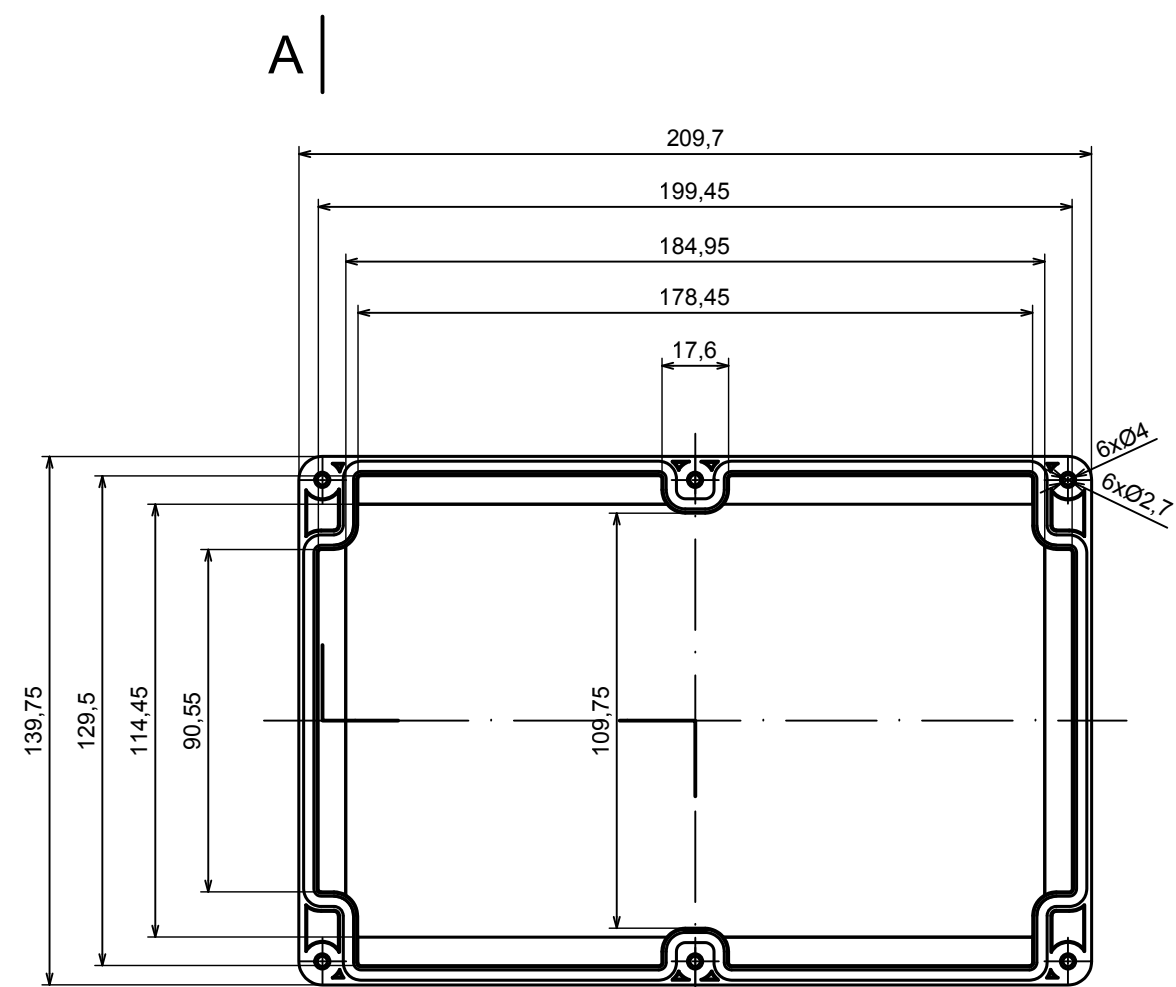

All rights reserved, Copyright Kradex 2018

Product model Enclosure ZP210.140.60SJ_TM2 - Assembly

Format: A3 Material: PC, ABS

Scale 1:2 Tolerance: +/- 0.5

All rights reserved, Copyright Kradex 2018		
Product model	Enclosure ZP210.140.60SJ_TM2 - Base ZP210.140.45 TM2	
Format: A3	Material: PC, ABS	
Scale 1:2	Tolerance: +/- 0.5	

A-A

E (1:1)

All rights reserved, Copyright Kradex 2018	
Product model	Enclosure ZP210.140.60SJ_TM2 - Cover ZP210.140.15SJ
Format: A3	Material: PC, ABS
Scale 1:2	Tolerance: +/- 0.5

X-ON Electronics

Largest Supplier of Electrical and Electronic Components