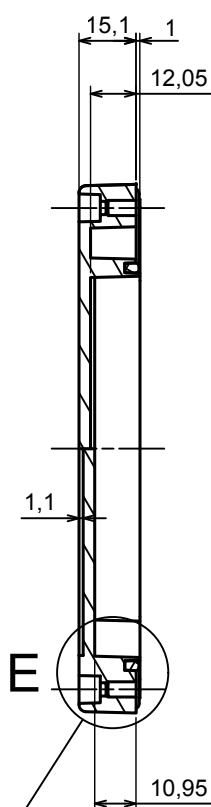

All rights reserved, Copyright Kradex 2018

Product model Enclosure ZP210.140.60SJ_TM2 - Assembly

Format: A3 Material: PC, ABS

Scale 1:2 Tolerance: +/- 0.5

All rights reserved, Copyright Kradex 2018		
Product model	Enclosure ZP210.140.60SJ_TM2 - Base ZP210.140.45 TM2	
Format: A3	Material: PC, ABS	
Scale 1:2	Tolerance: +/- 0.5	

A-A

E (1:1)

All rights reserved, Copyright Kradex 2018	
Product model	Enclosure ZP210.140.60SJ_TM2 - Cover ZP210.140.15SJ
Format: A3	Material: PC, ABS
Scale 1:2	Tolerance: +/- 0.5

X-ON Electronics

Largest Supplier of Electrical and Electronic Components