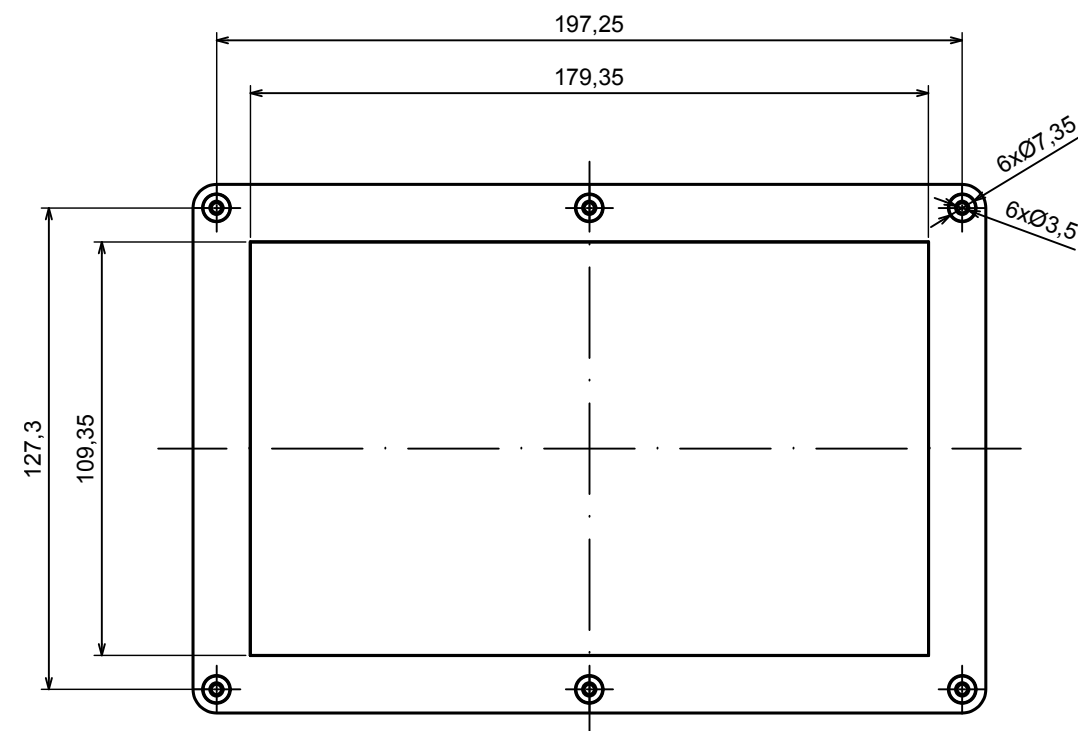

All rights reserved, Copyright Kradex 2018

Product model Enclosure ZP210.140.60SJ_TM2 - Assembly

Format: A3 Material: PC, ABS

Scale 1:2 Tolerance: +/- 0.5

All rights reserved, Copyright Kradex 2018		
Product model	Enclosure ZP210.140.60SJ_TM2 - Base ZP210.140.45 TM2	
Format: A3	Material: PC, ABS	
Scale 1:2	Tolerance: +/- 0.5	

A-A

E (1:1)

All rights reserved, Copyright Kradex 2018	
Product model	Enclosure ZP210.140.60SJ_TM2 - Cover ZP210.140.15SJ
Format: A3	Material: PC, ABS
Scale 1:2	Tolerance: +/- 0.5

X-ON Electronics

Largest Supplier of Electrical and Electronic Components