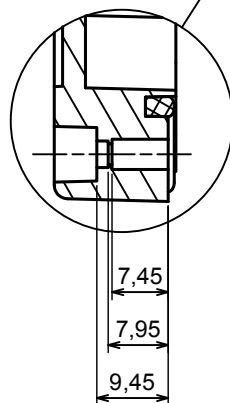

All rights reserved, Copyright Kradex 2018

Product model Enclosure ZP210.140.60SJ_TM2 - Assembly

Format: A3 Material: PC, ABS

Scale 1:2 Tolerance: +/- 0.5

All rights reserved, Copyright Kradex 2018		
Product model	Enclosure ZP210.140.60SJ_TM2 - Base ZP210.140.45 TM2	
Format: A3	Material: PC, ABS	
Scale 1:2	Tolerance: +/- 0.5	

A-A

E (1:1)

All rights reserved, Copyright Kradex 2018	
Product model	Enclosure ZP210.140.60SJ_TM2 - Cover ZP210.140.15SJ
Format: A3	Material: PC, ABS
Scale 1:2	Tolerance: +/- 0.5

X-ON Electronics

Largest Supplier of Electrical and Electronic Components