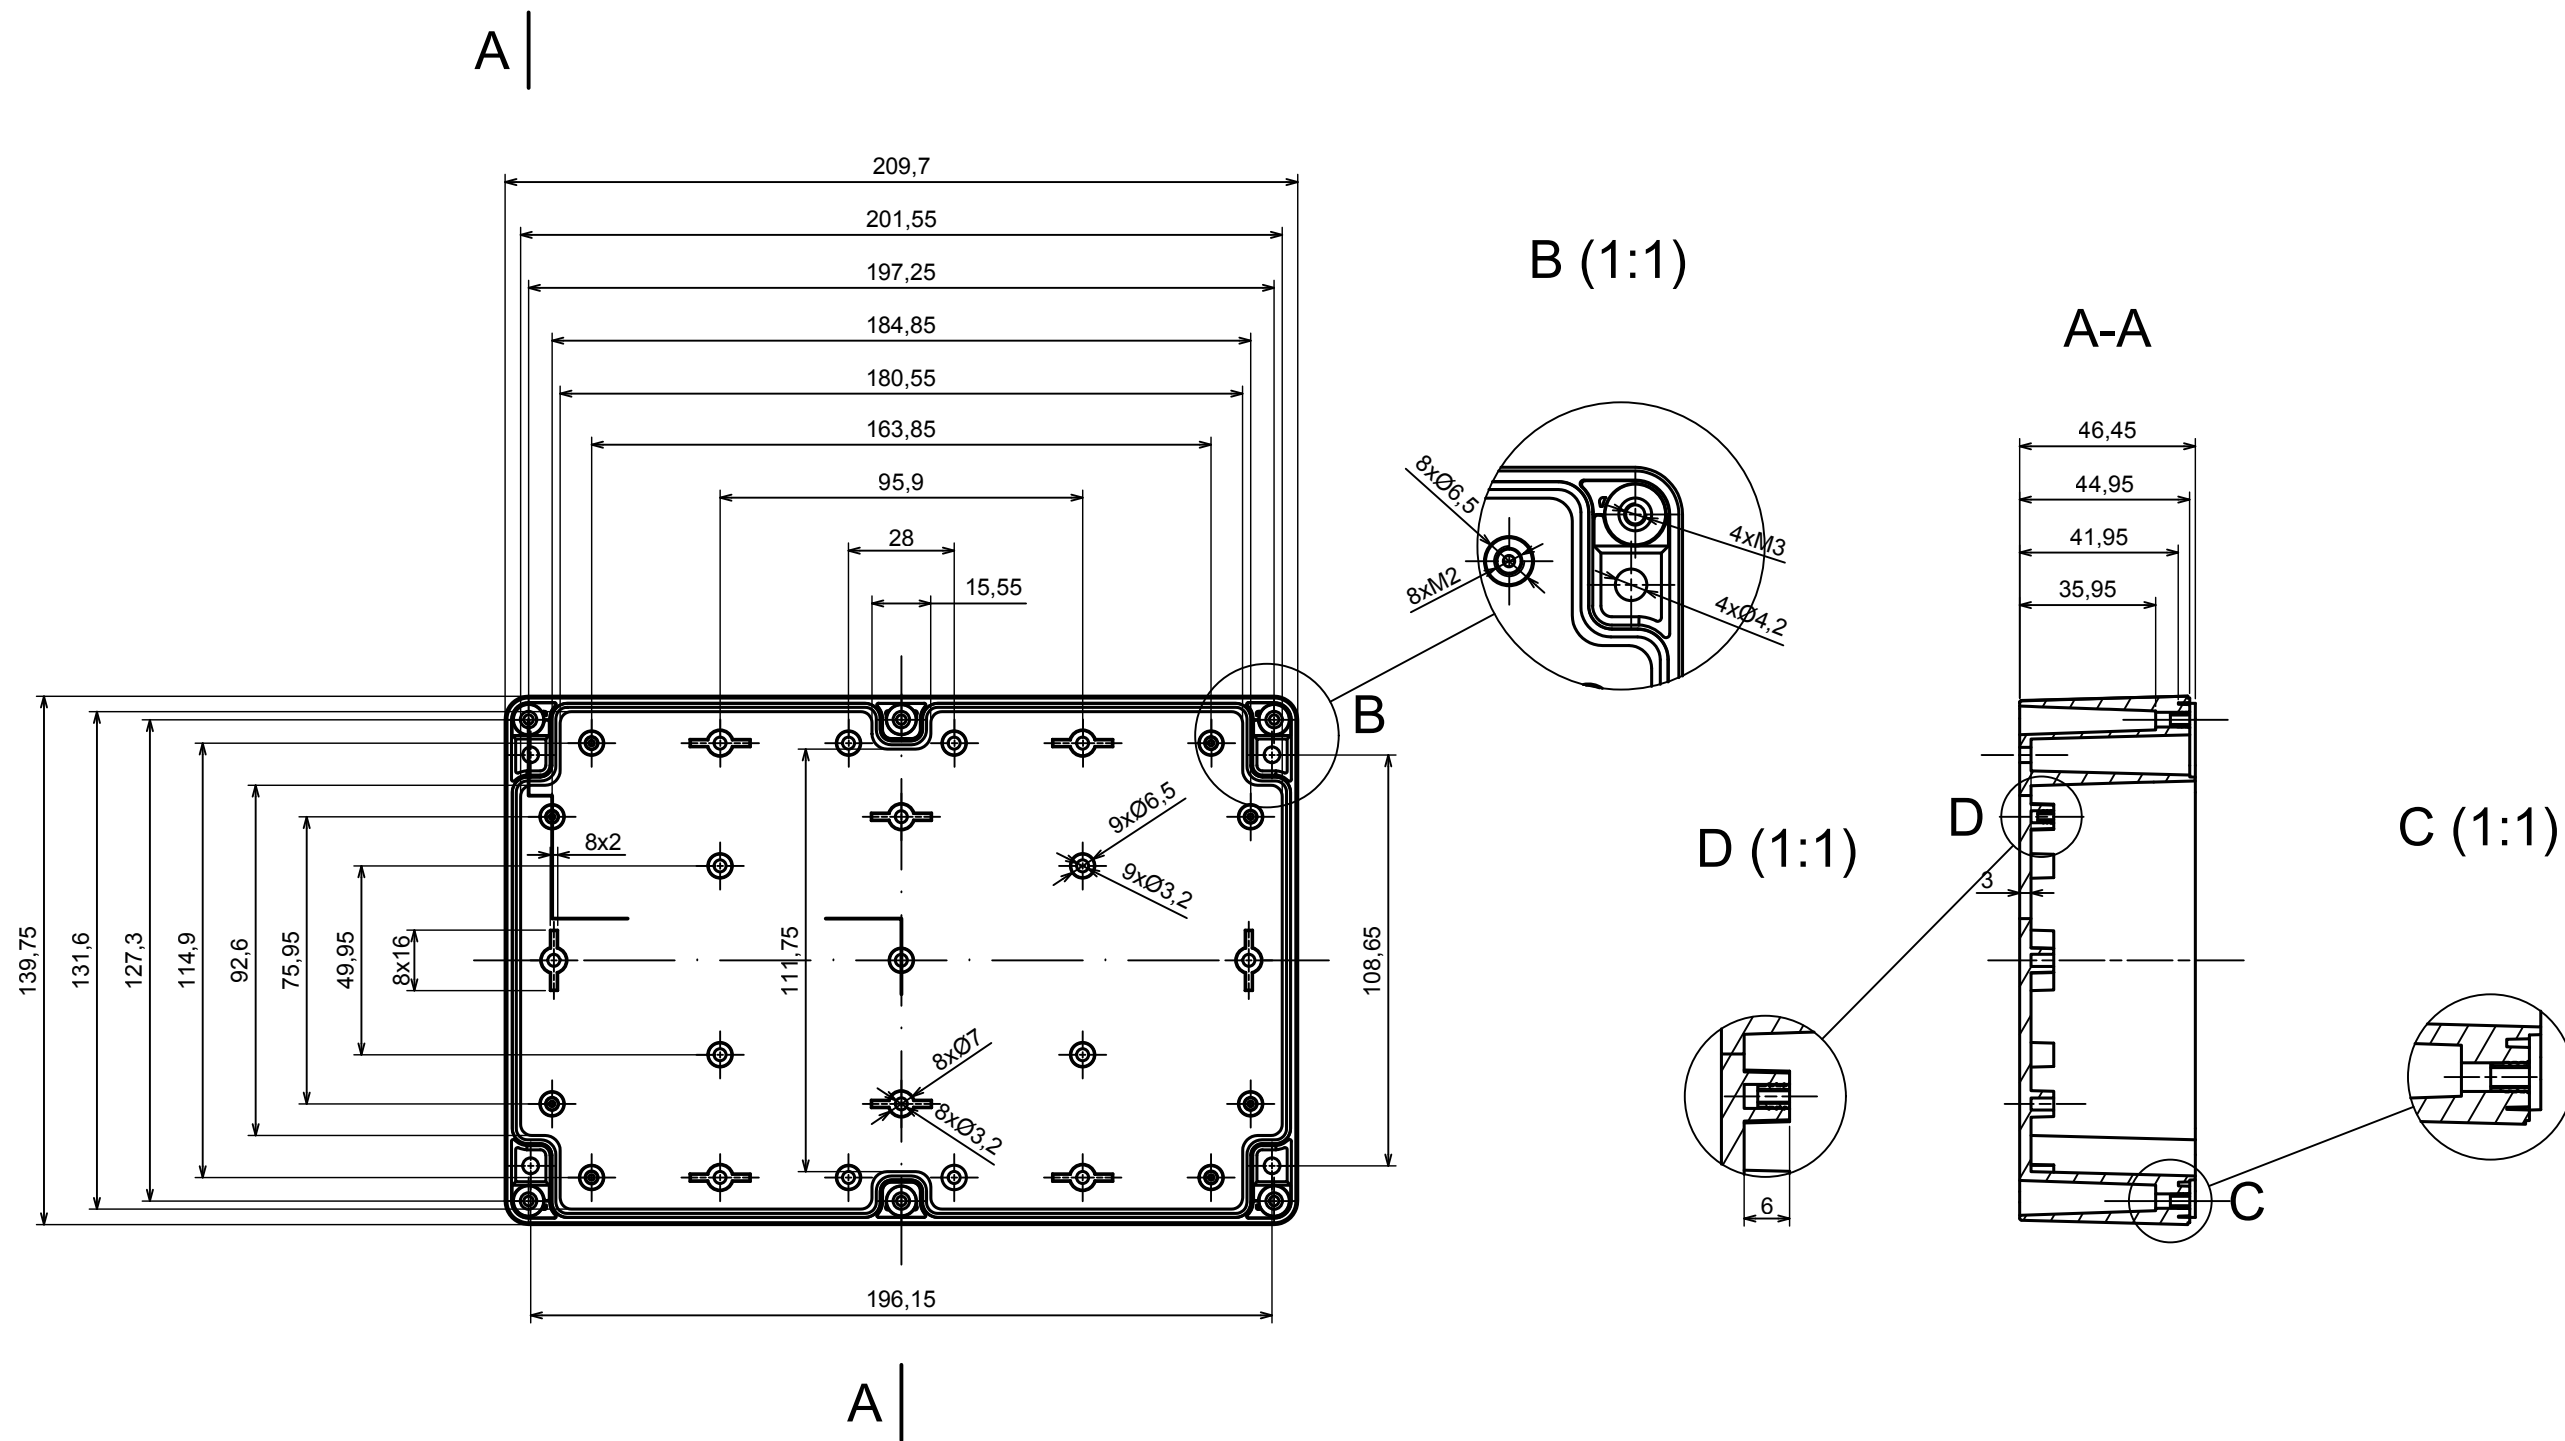

All rights reserved, Copyright Kradex 2018

Product model Enclosure ZP210.140.60SJ_TM2 - Assembly

Format: A3 Material: PC, ABS

Scale 1:2 Tolerance: +/- 0.5

All rights reserved, Copyright Kradex 2018		
Product model	Enclosure ZP210.140.60SJ_TM2 - Base ZP210.140.45 TM2	
Format: A3	Material: PC, ABS	
Scale 1:2	Tolerance: +/- 0.5	

A-A

E (1:1)

All rights reserved, Copyright Kradex 2018	
Product model	Enclosure ZP210.140.60SJ_TM2 - Cover ZP210.140.15SJ
Format: A3	Material: PC, ABS
Scale 1:2	Tolerance: +/- 0.5

X-ON Electronics

Largest Supplier of Electrical and Electronic Components